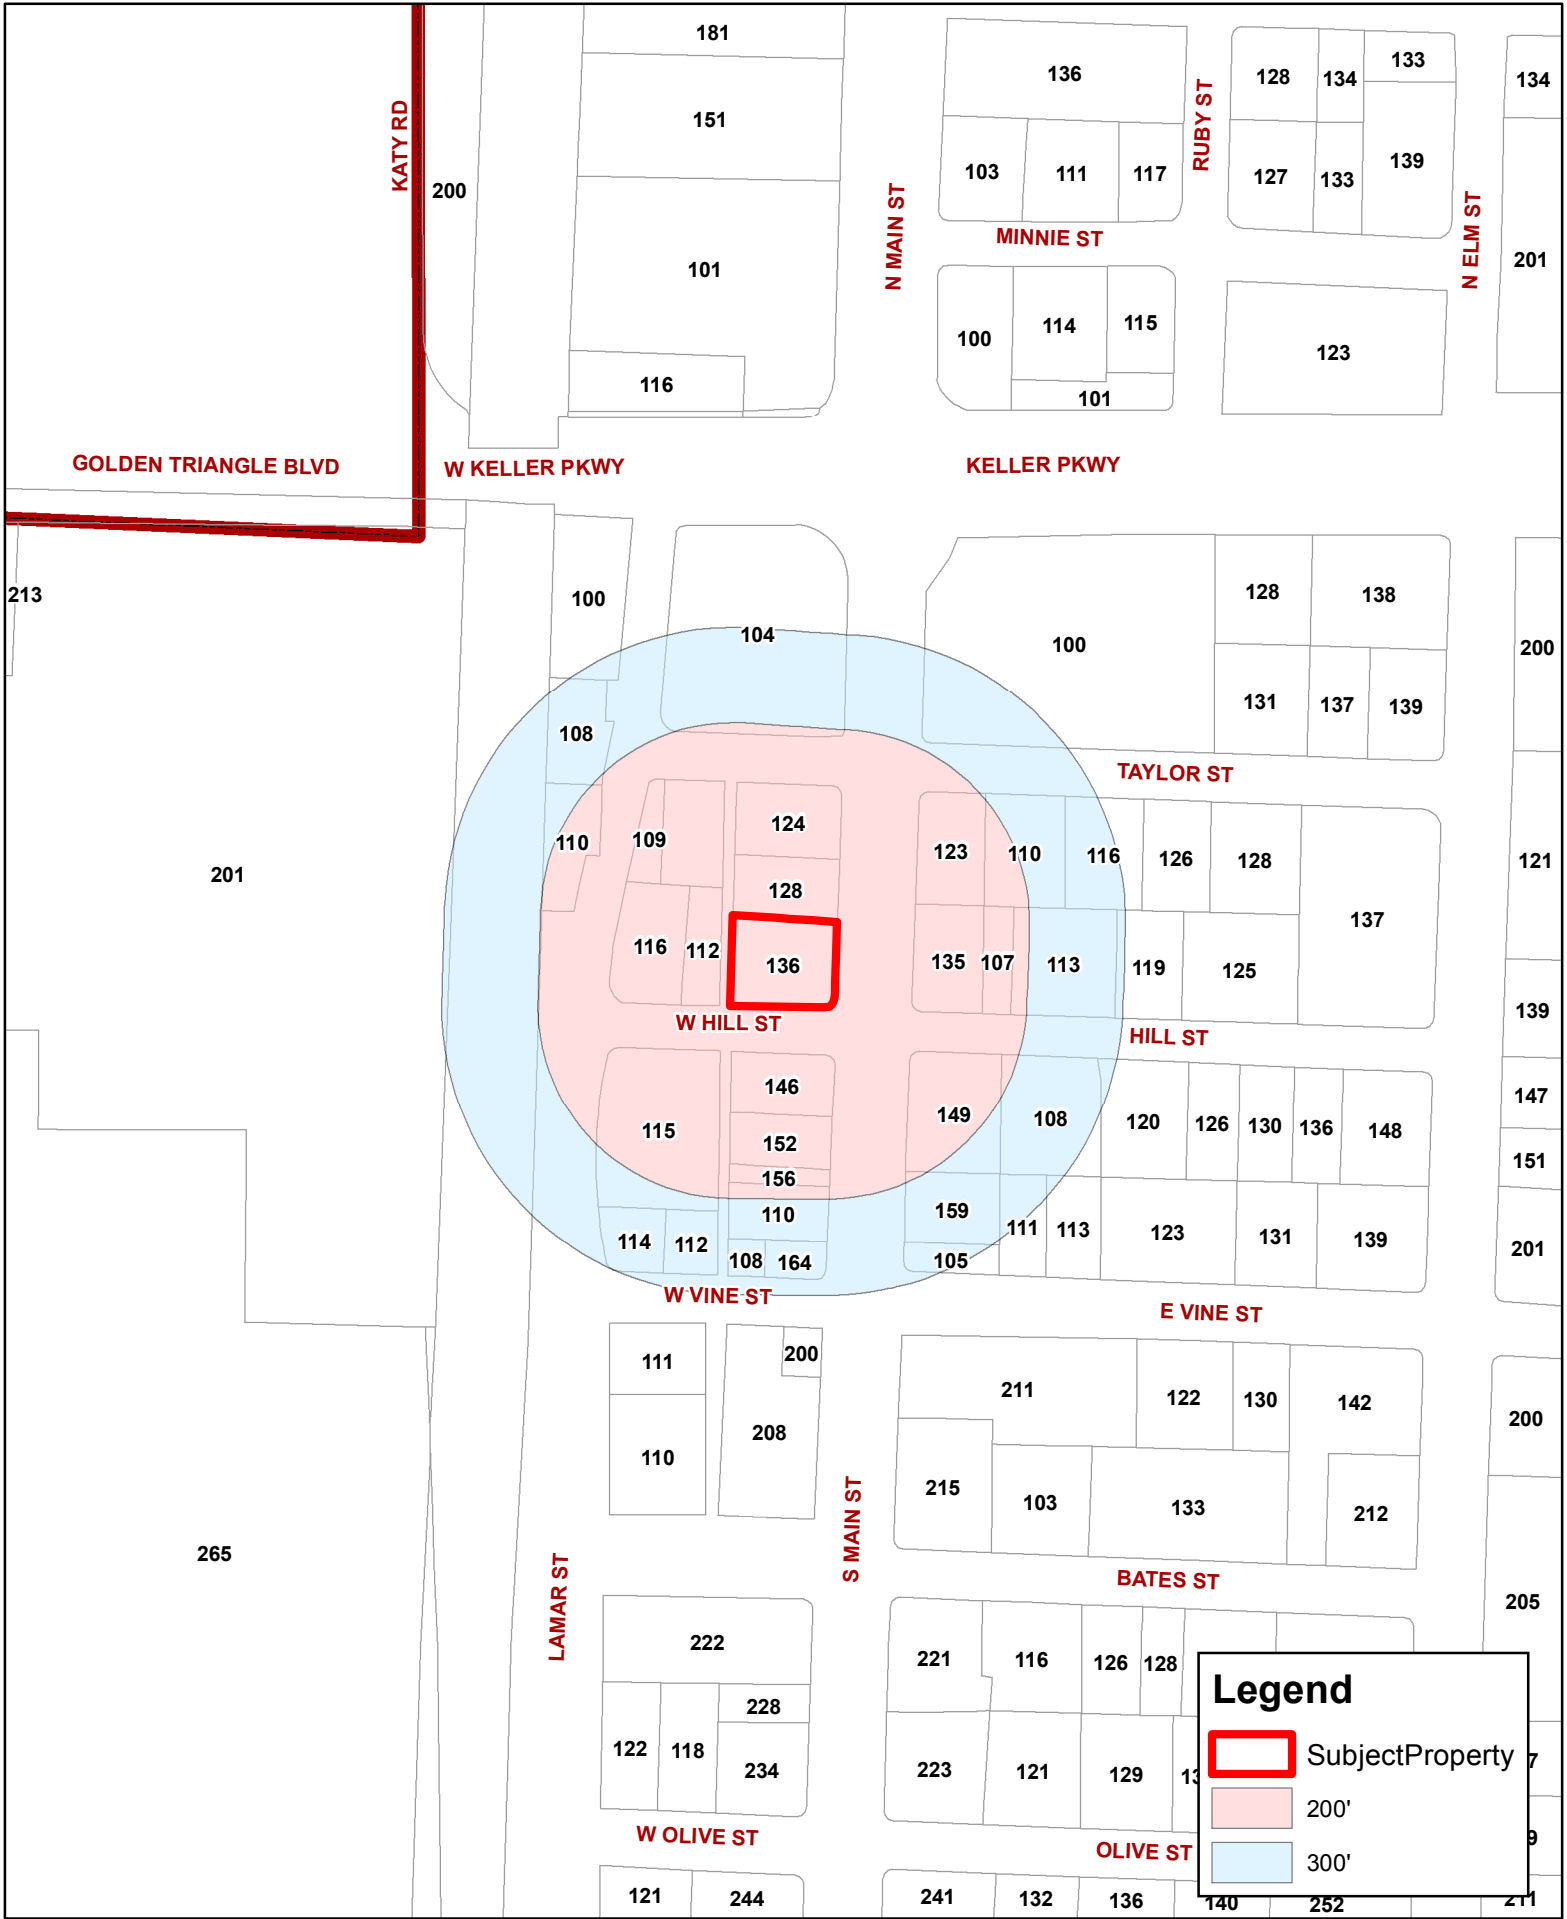

Legend

 Subject Property

SUP-19-0008
136 South Main Street
Empire Toys SUP

Updated: 4/9/2019

Legend

- SubjectProperty
- 200'
- 300'

Updated: 4/9/2019

SUP-19-0008
136 South Main Street
Empire Toys SUP