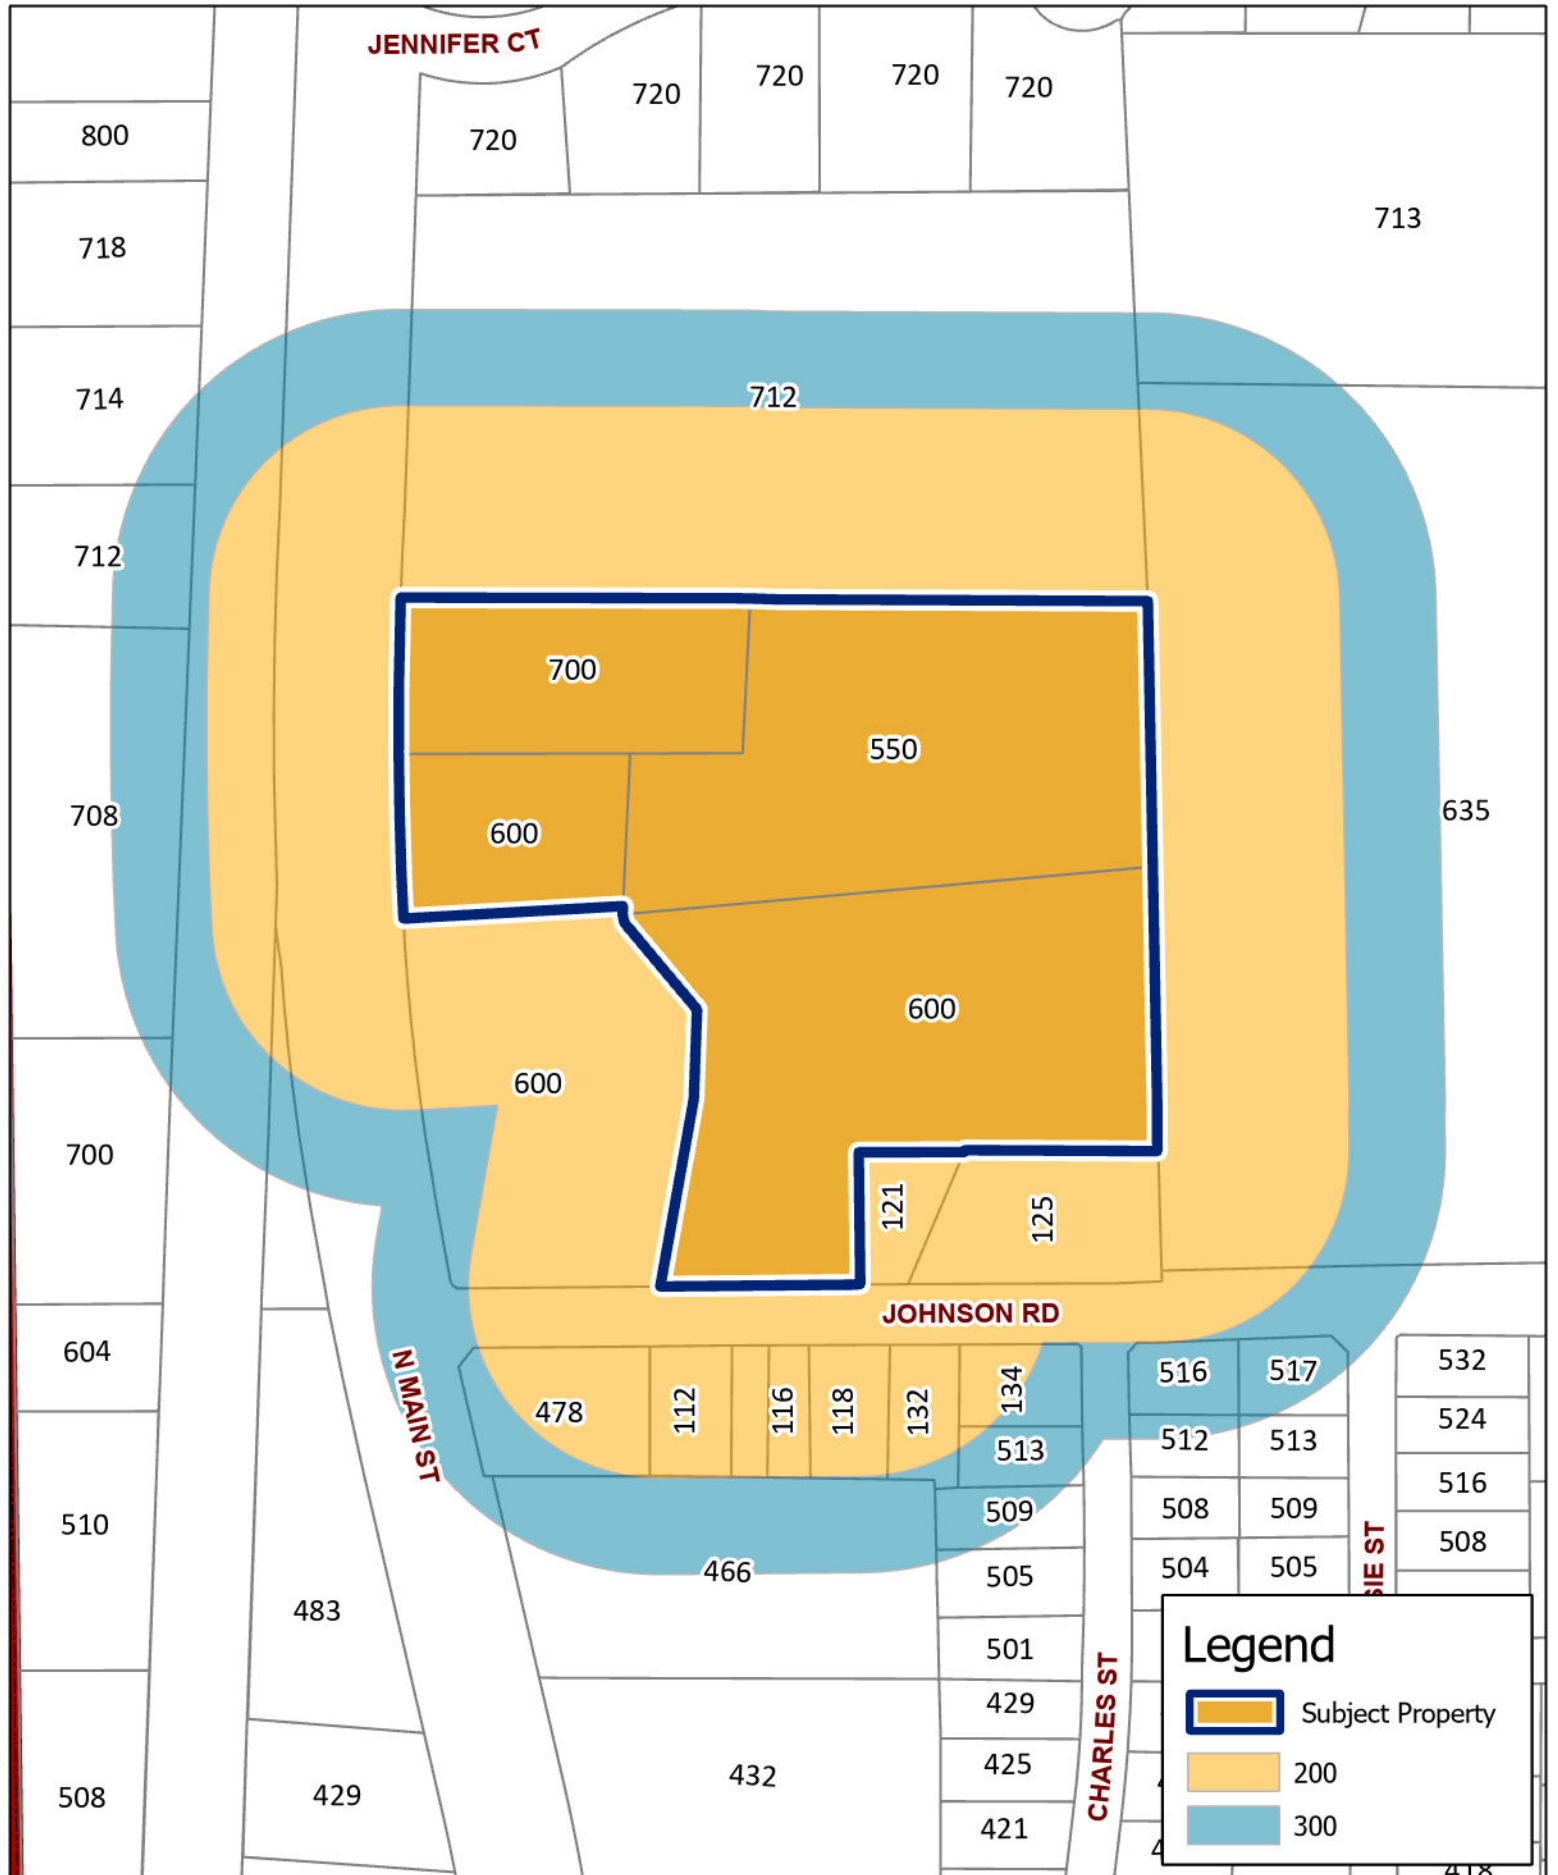

ZONE-2501-0002

Updated: 3/13/2025

DISCLAIMER
 This data has been compiled for the City of Keller.
 Various official and unofficial sources were used to gather this information.
 Every effort was made to ensure the accuracy of this data.
 However, no guarantee is given or implied to the accuracy of said data.

ZONE-2501-0002