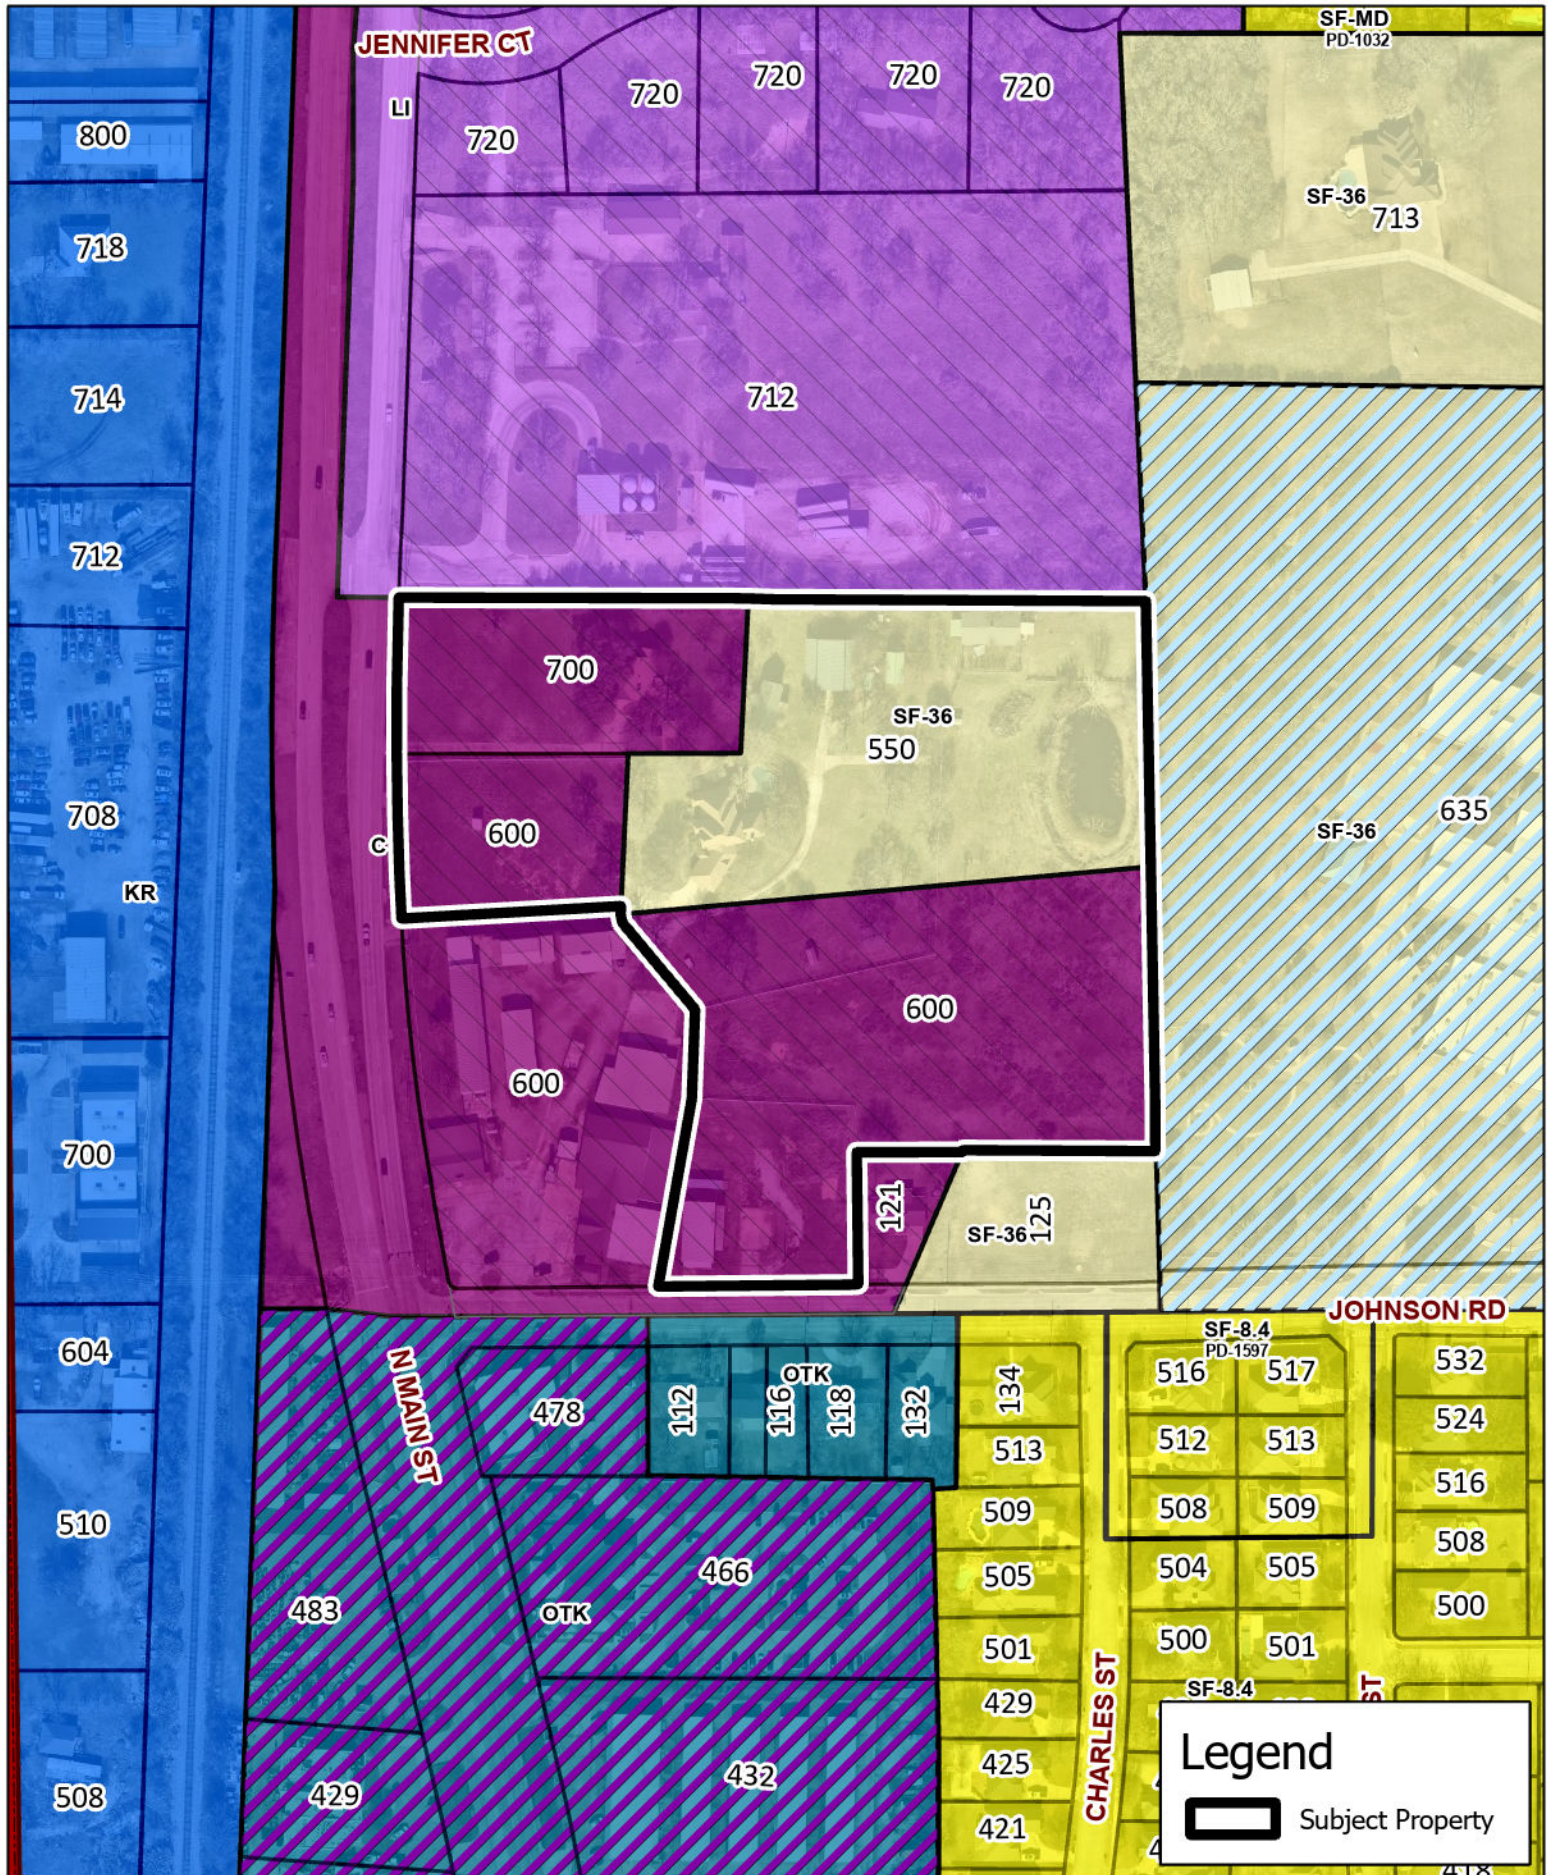

DISCLAIMER
This data has been compiled for the City of Keller.
Various official and unofficial sources were used to gather this information.
Every effort was made to ensure the accuracy of this data.
However, no guarantee is given or implied to the accuracy of said data.

ZONE-2501-0002