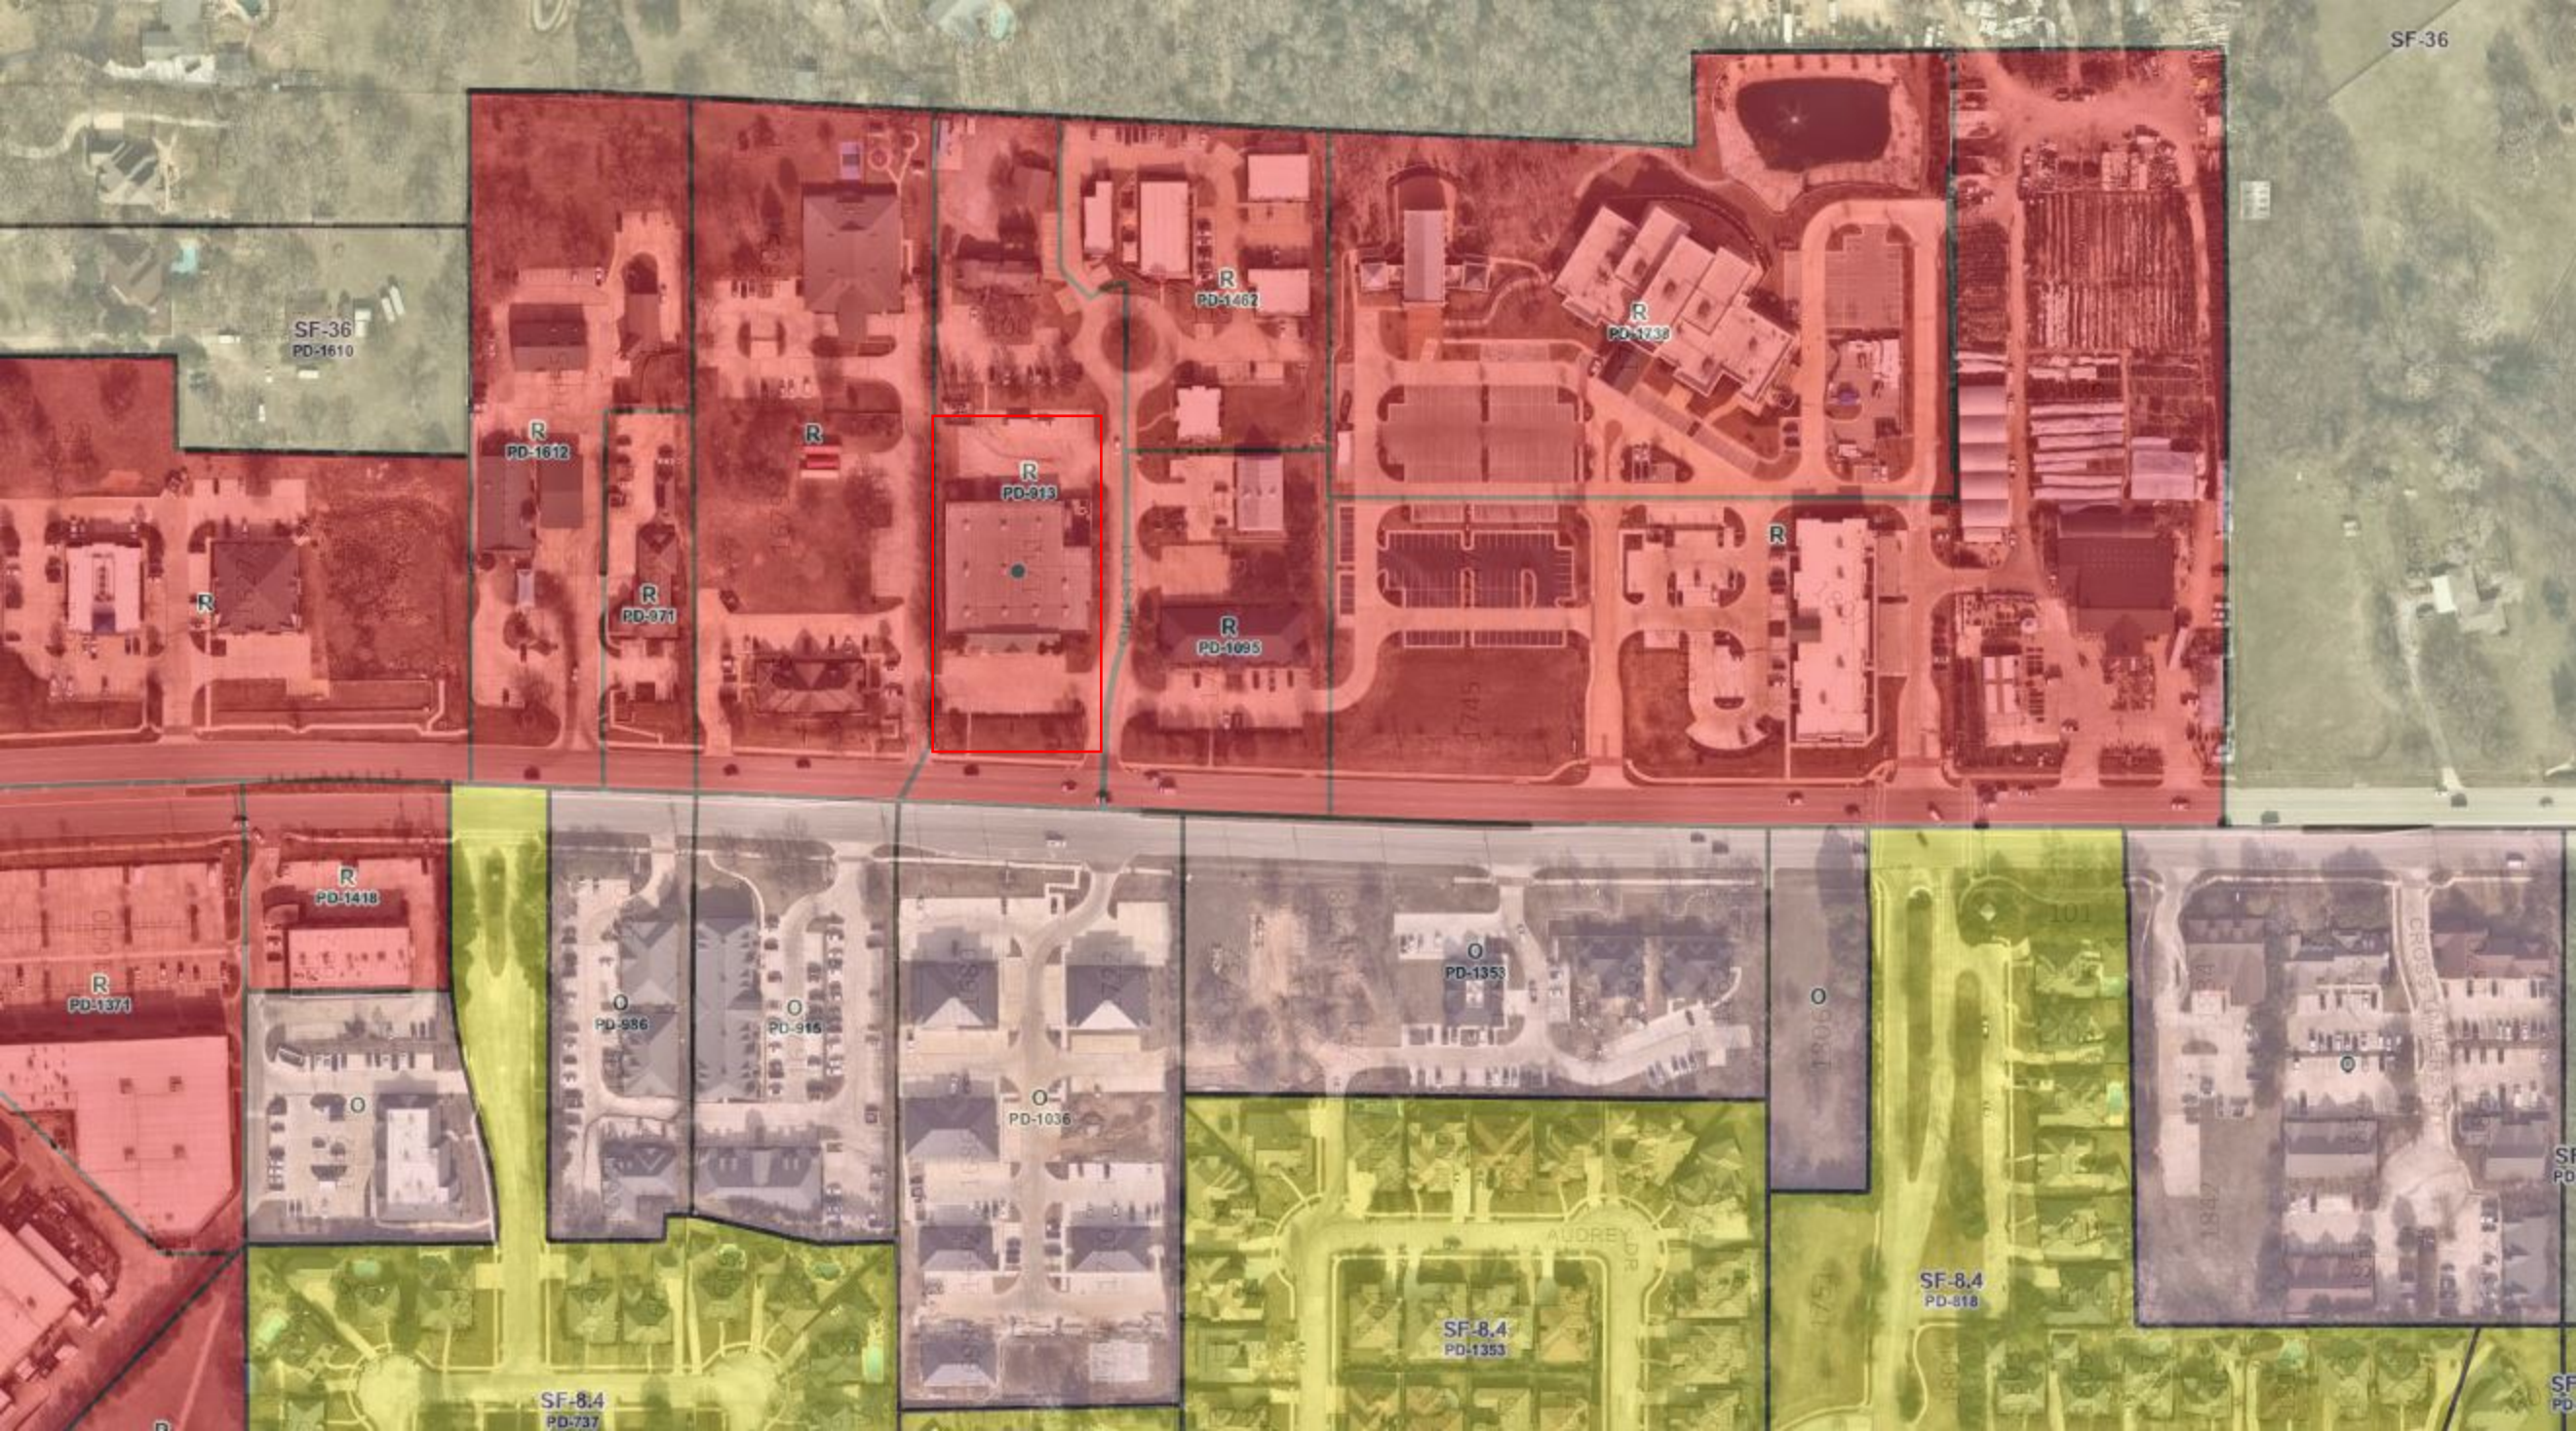

1711 Keller Pkwy

March 10, 2022

- Counties
- 2021
- Red: Band_1
- Green: Band_2
- Blue: Band_3

Sources: Esri, HERE, Garmin, USGS, Intermap, INCREMENT P, NRCan, Esri Japan, METI, Esri China (Hong Kong), Esri Korea, Esri Thailand, NGCC, © OpenStreetMap contributors, and the GIS User Community, NCTCOG

SF-36
PD-1610

R
PD-1612

R
PD-971

R
PD-913

R
PD-1482

R
PD-1239

R
PD-1095

R
PD-1418

R
PD-1371

O
PD-986

O
PD-916

O
PD-1036

O
PD-1353

O
PD-1906

SF-8.4
PD-737

SF-8.4
PD-1353