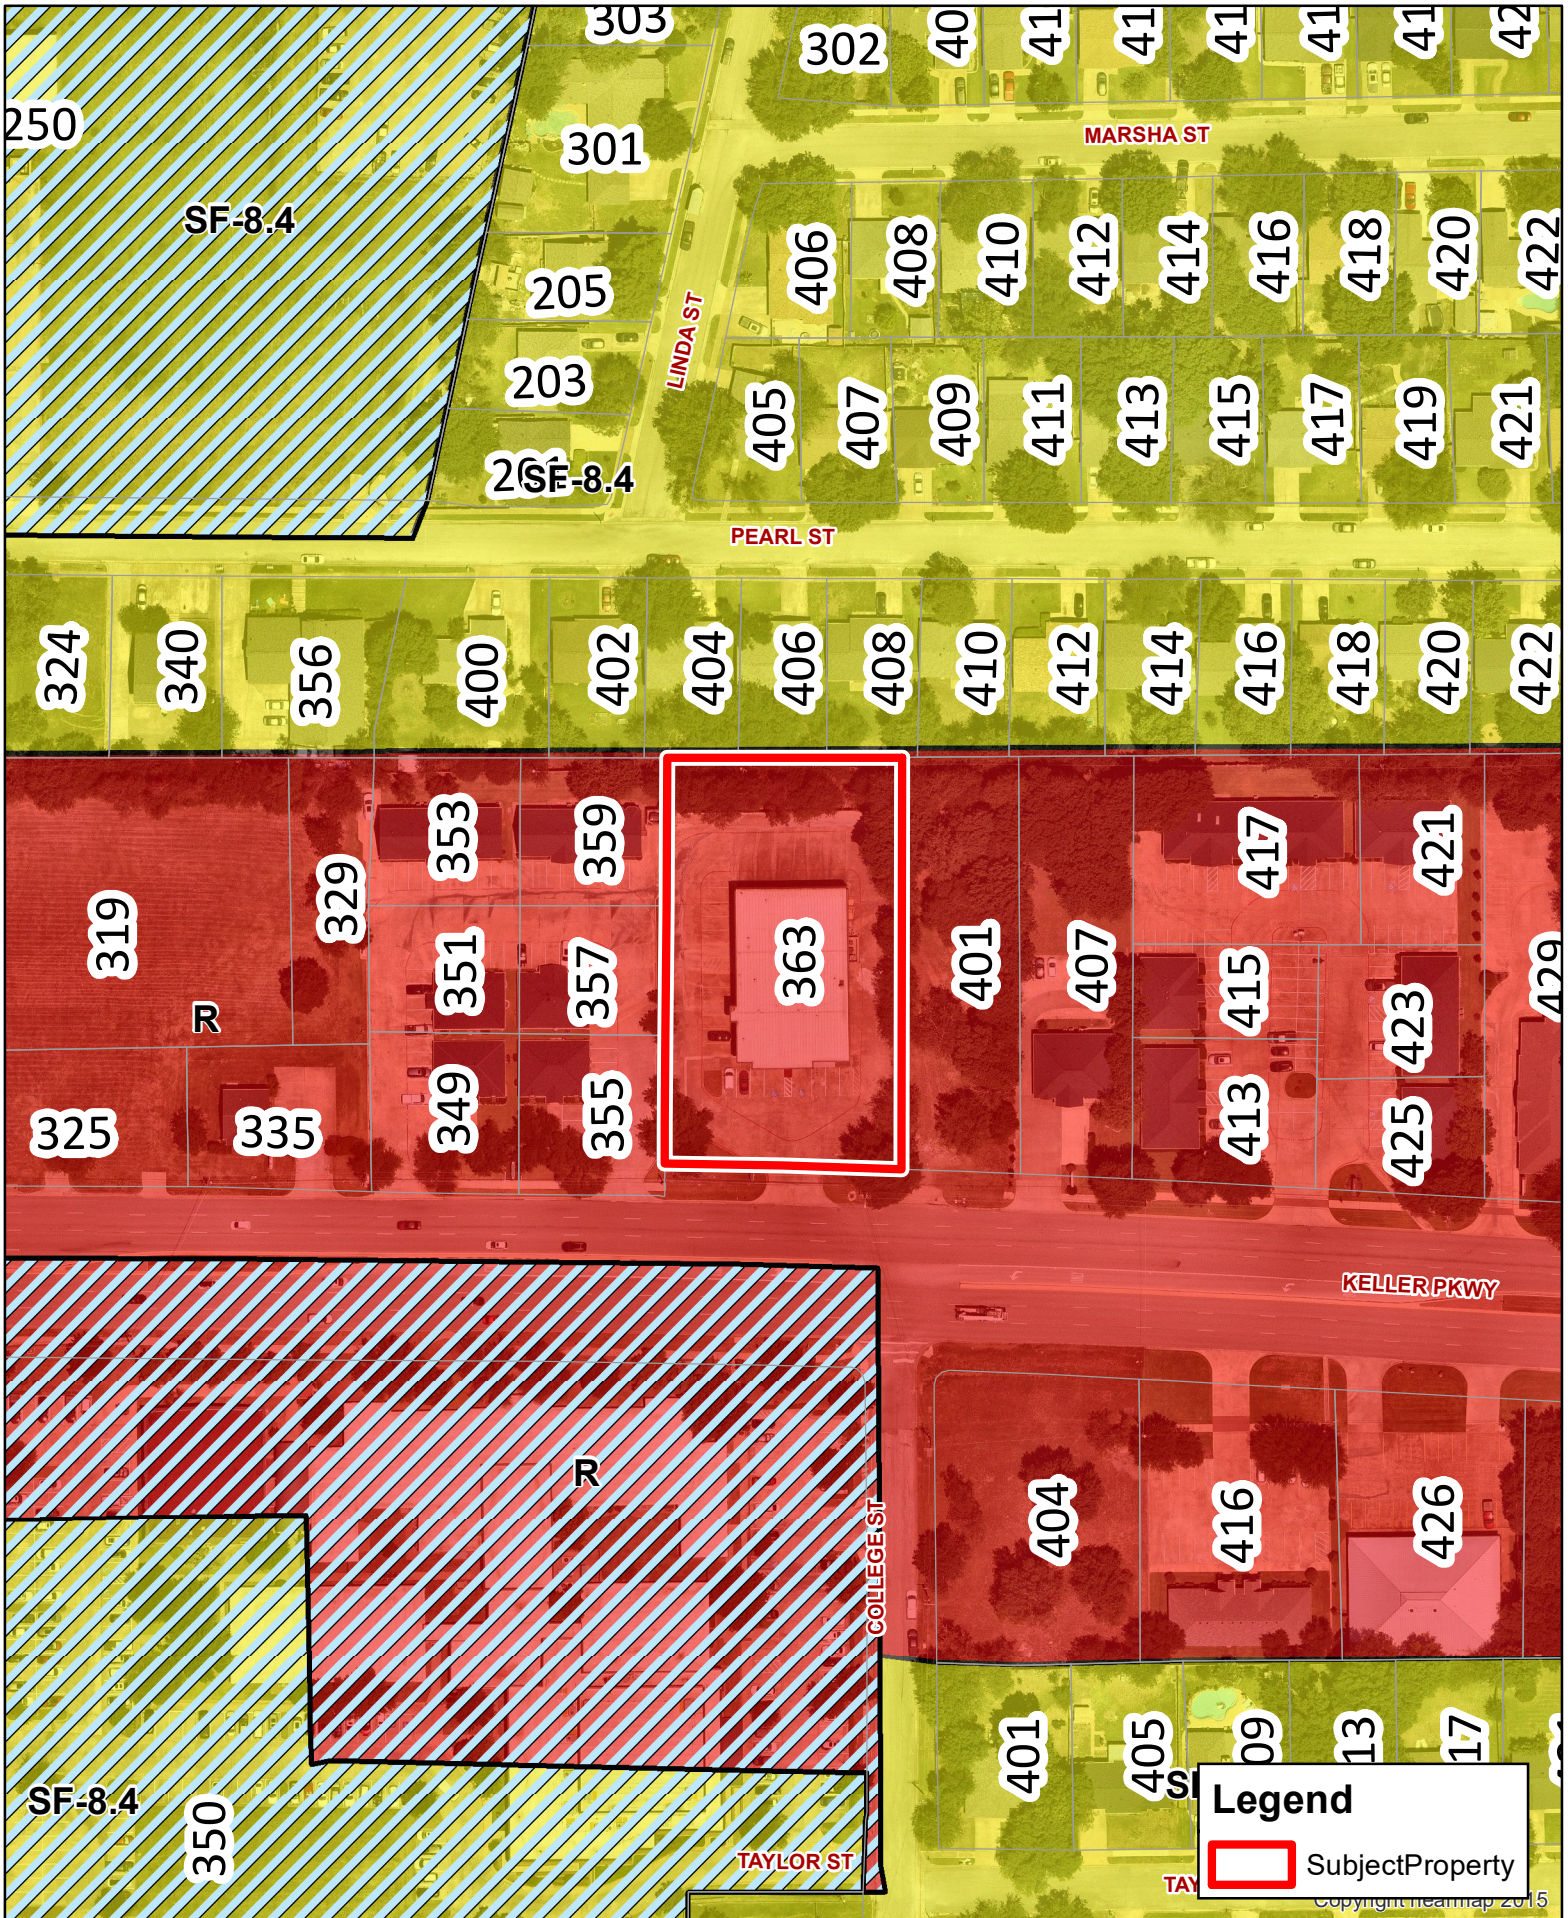

Legend

SubjectProperty

Updated: 8/29/2022

363 Keller Pkwy

DISCLAIMER
 This data has been compiled for the City of Keller. Various official and unofficial sources were used to gather this information. Every effort was made to ensure the accuracy of this data. However, no guarantee is given or implied to the accuracy of said data.