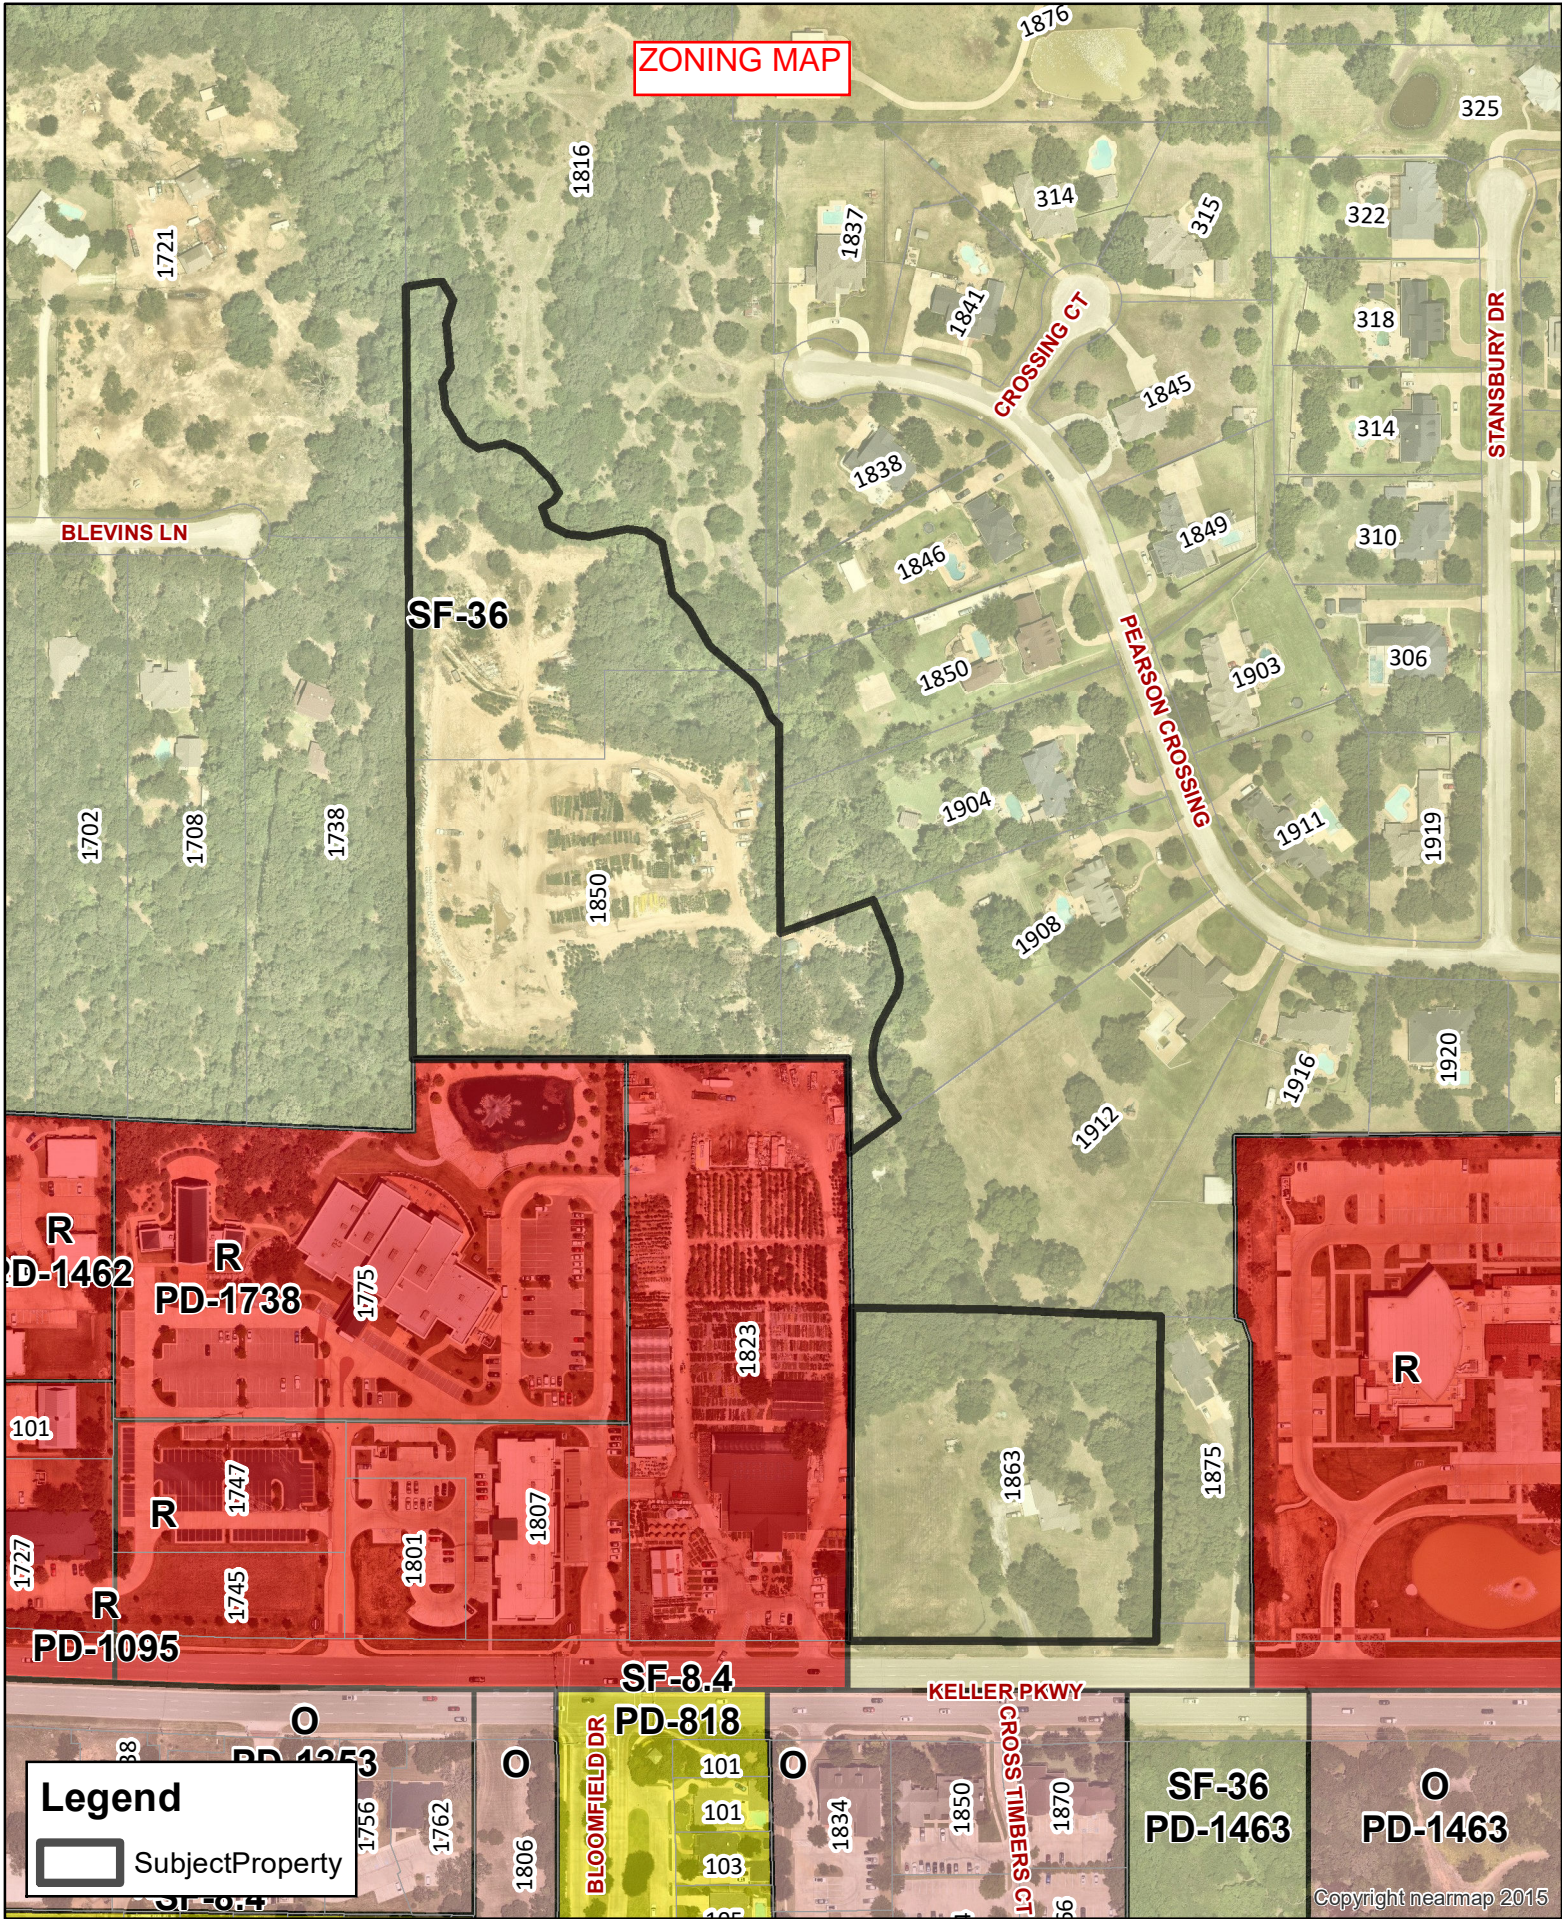

ZONING MAP

Legend

 Subject Property

Copyright nearmap 2015

Updated: 6/15/2022

Z-22-0001

DISCLAIMER
 This data has been compiled for the City of Keller. Various official and unofficial sources were used to gather this information. Every effort was made to ensure the accuracy of this data. However, no guarantee is given or implied to the accuracy of said data.

PROPOSED ZONING MAP

Legend

Subject Property

Copyright nearmap 2015

Updated: 6/15/2022

Z-22-0001

DISCLAIMER
 This data has been compiled for the City of Keller.
 Various official and unofficial sources were used to gather this information.
 Every effort was made to ensure the accuracy of this data.
 However, no guarantee is given or implied to the accuracy of said data.

BLEVINS LN

STANSBURY DR

PEARSON CROSSING

QUEST CT

KELLER PKWY

1249 South Connector to Southlake

BOURLAND R

JOHNSON RD

KELLER SMITHFIELD RD S

BEAR CREEK

PRESTON LN

0.4mi

© 2014 ESRI