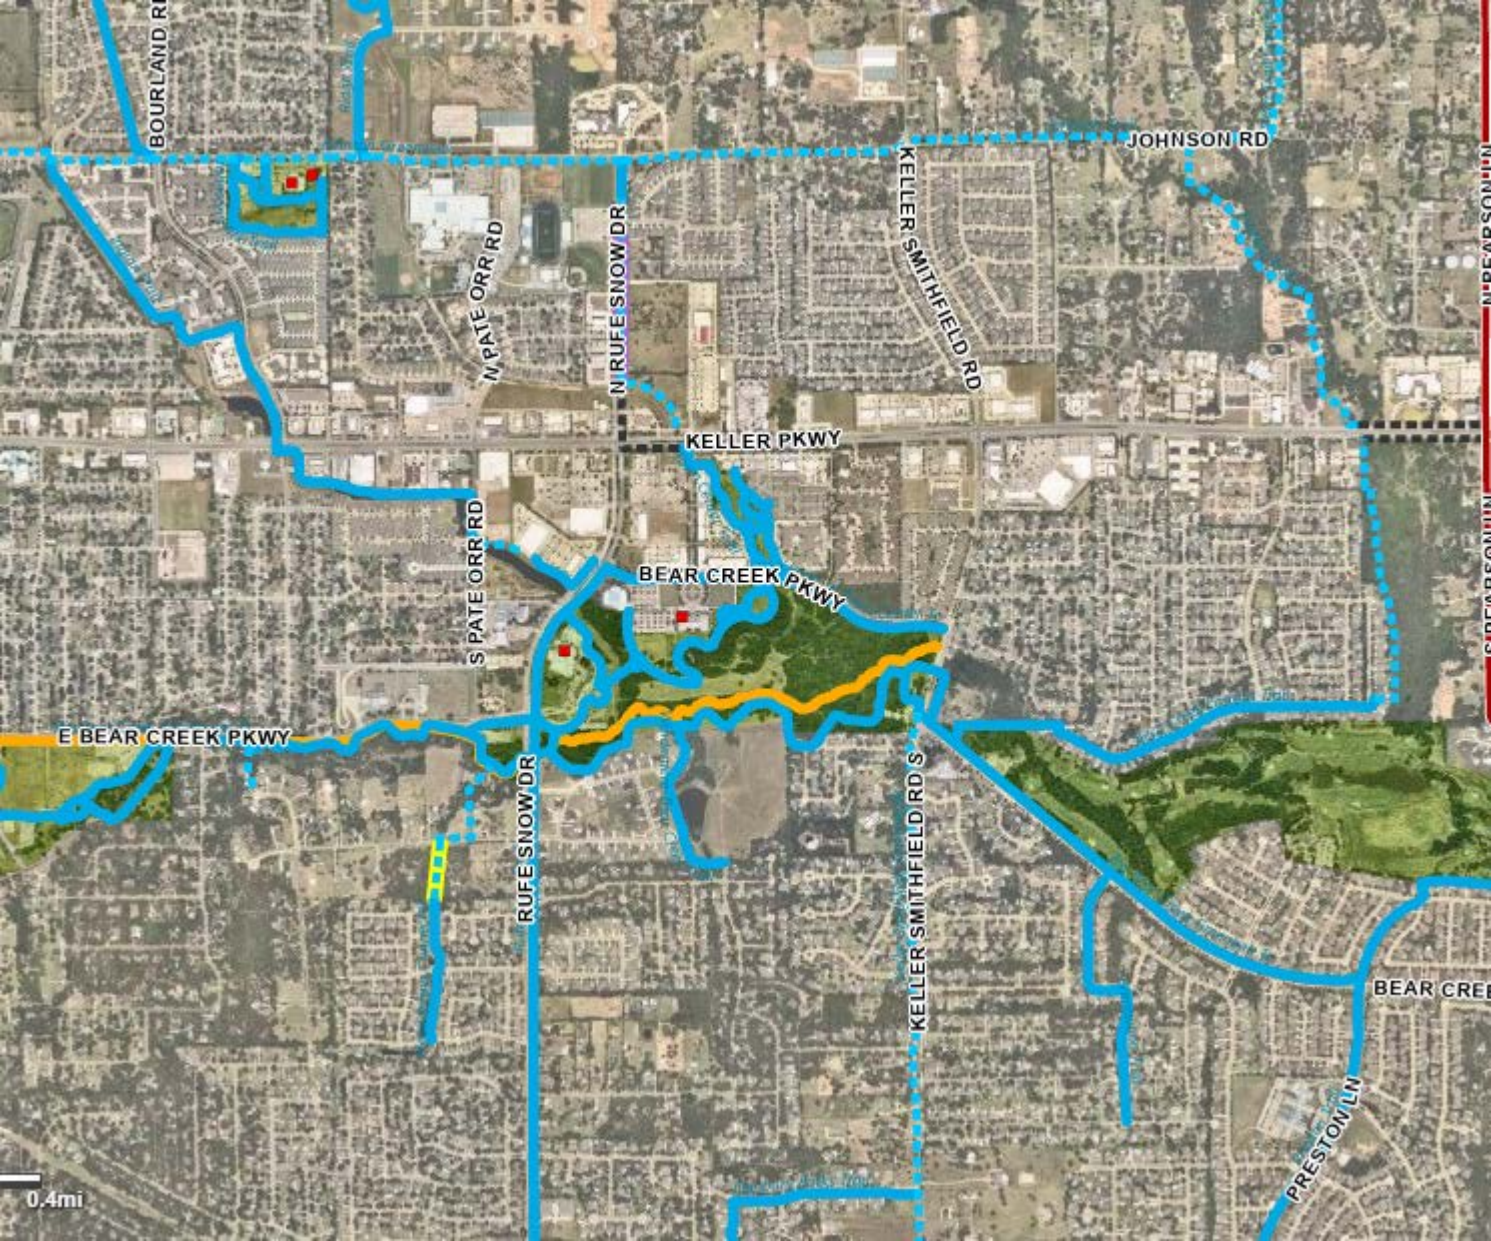

PROPOSED ZONING MAP

Legend

Subject Property

Copyright nearmap 2015

Updated: 6/15/2022

Z-22-0001

DISCLAIMER
 This data has been compiled for the City of Keller.
 Various official and unofficial sources were used to gather this information.
 Every effort was made to ensure the accuracy of this data.
 However, no guarantee is given or implied to the accuracy of said data.

BLEVINS LN

STANSBURY DR

PEARSON CROSSING

QUEST CT

KELLER PKWY

1249 South Connector to Southlake

BOURLAND R

JOHNSON RD

KELLER SMITHFIELD RD S

BEAR CREEK

PRESTON LN

0.4mi

© 2014 ESRI