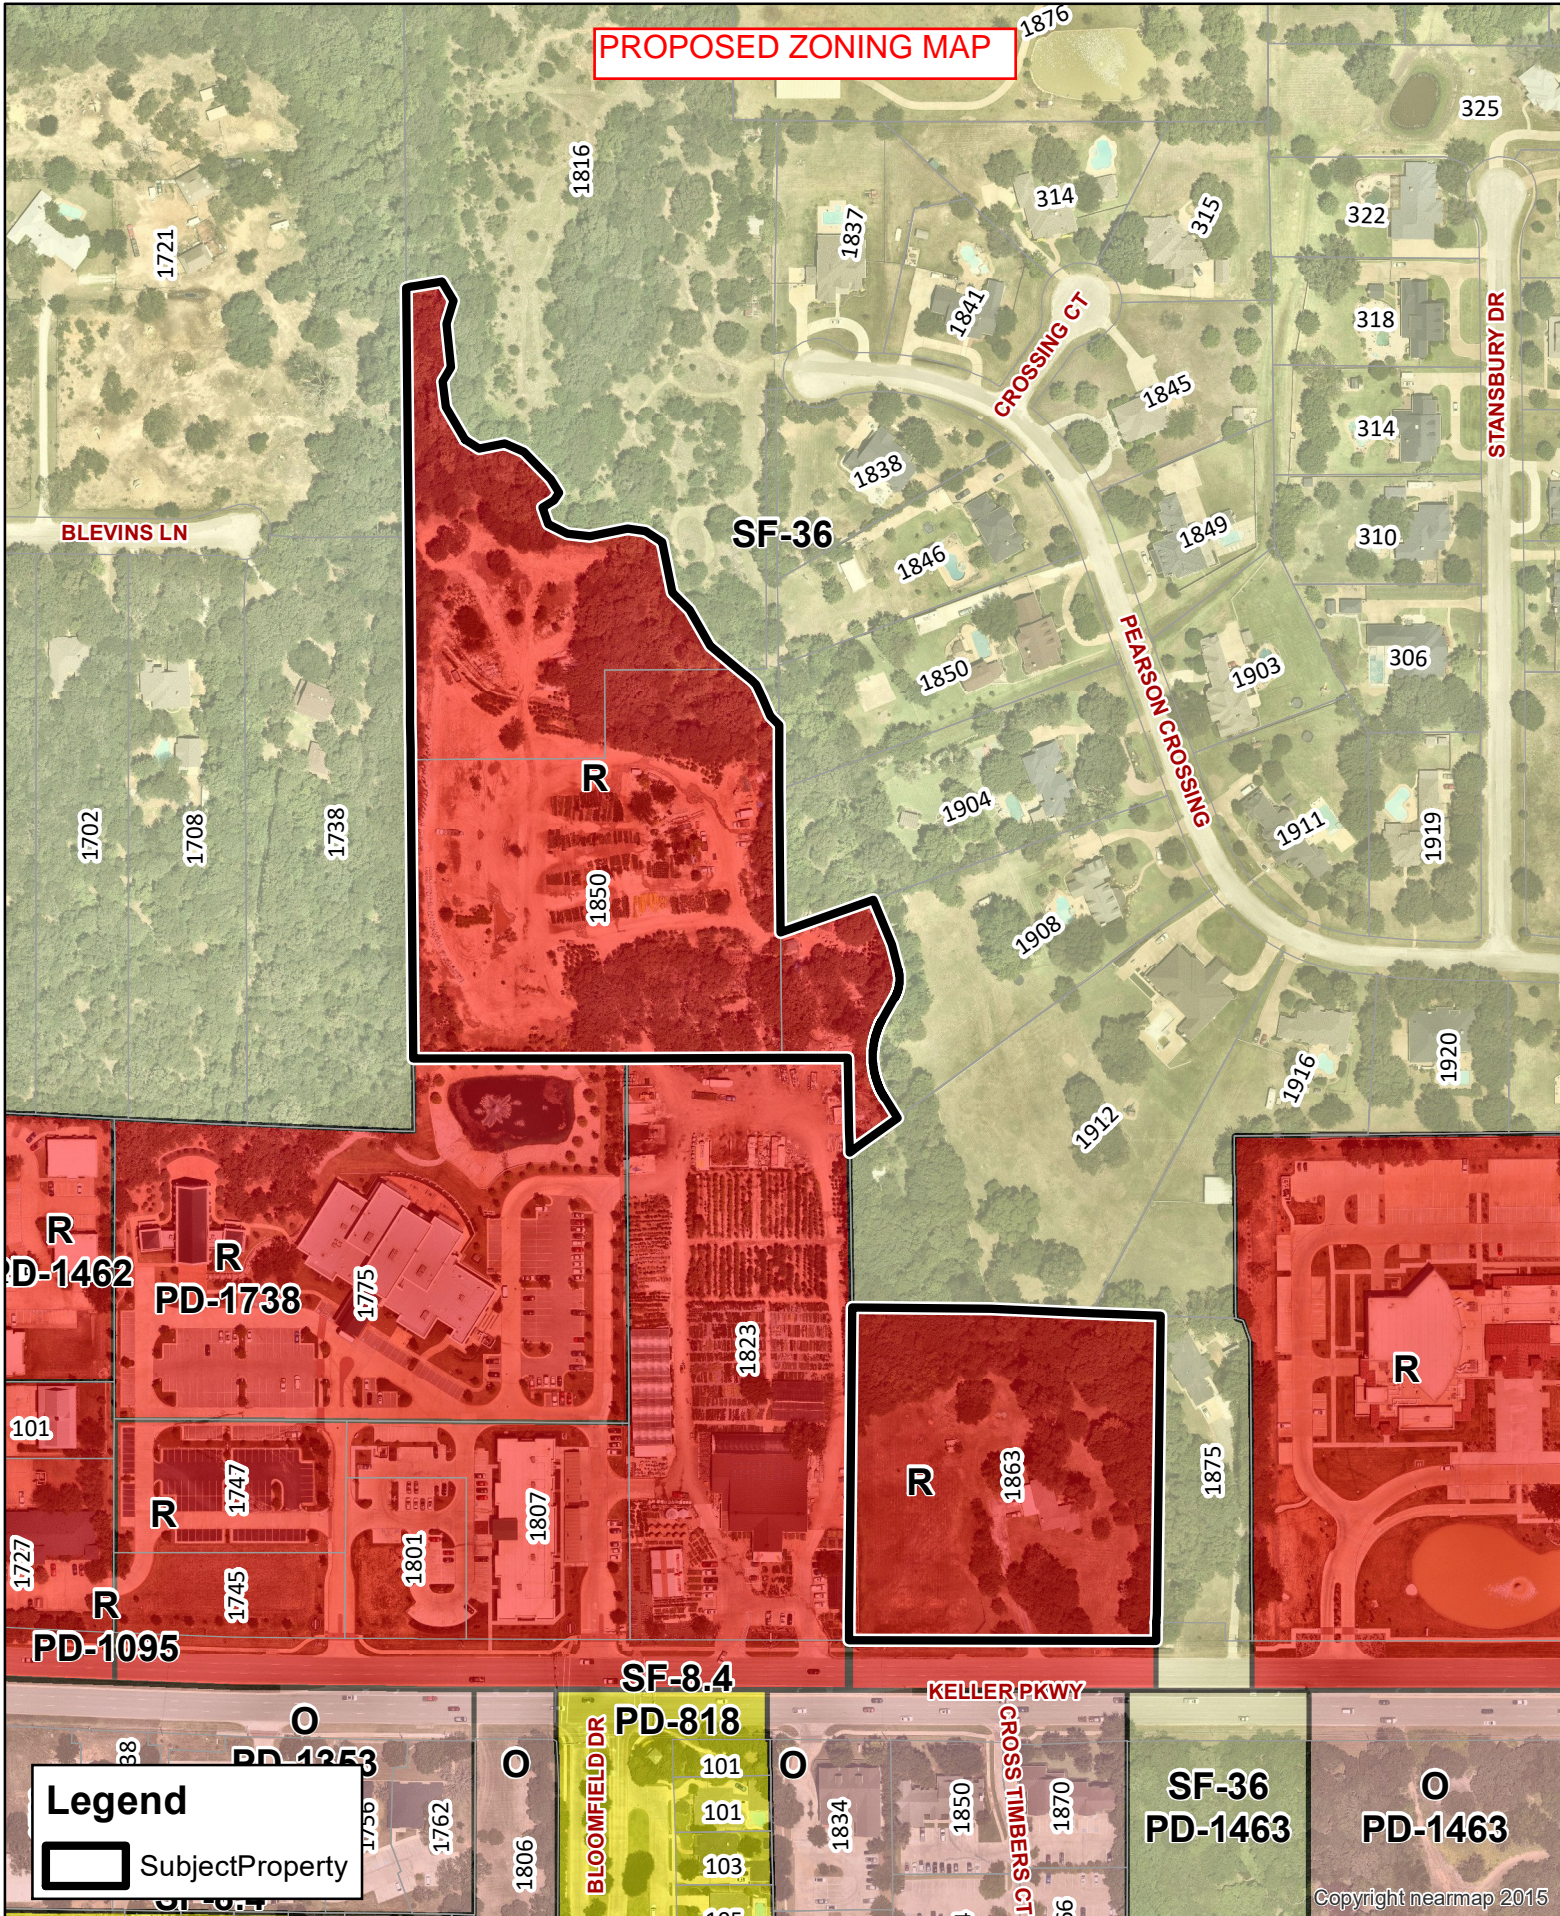

ZONING MAP

Legend

 Subject Property

Copyright nearmap 2015

Updated: 6/15/2022

Z-22-0001

DISCLAIMER
 This data has been compiled for the City of Keller. Various official and unofficial sources were used to gather this information. Every effort was made to ensure the accuracy of this data. However, no guarantee is given or implied to the accuracy of said data.

PROPOSED ZONING MAP

Legend

Subject Property

Copyright nearmap 2015

Updated: 6/15/2022

Z-22-0001

DISCLAIMER
 This data has been compiled for the City of Keller.
 Various official and unofficial sources were used to gather this information.
 Every effort was made to ensure the accuracy of this data.
 However, no guarantee is given or implied to the accuracy of said data.

BLEVINS LN

STANSBURY DR

PEARSON CROSSING

QUEST CT

KELLER PKWY

1249 South Connector to Southlake

BOURLAND R

JOHNSON RD

KELLER SMITHFIELD RD S

BEAR CREEK

PRESTON LN

0.4mi

© 2014 ESRI