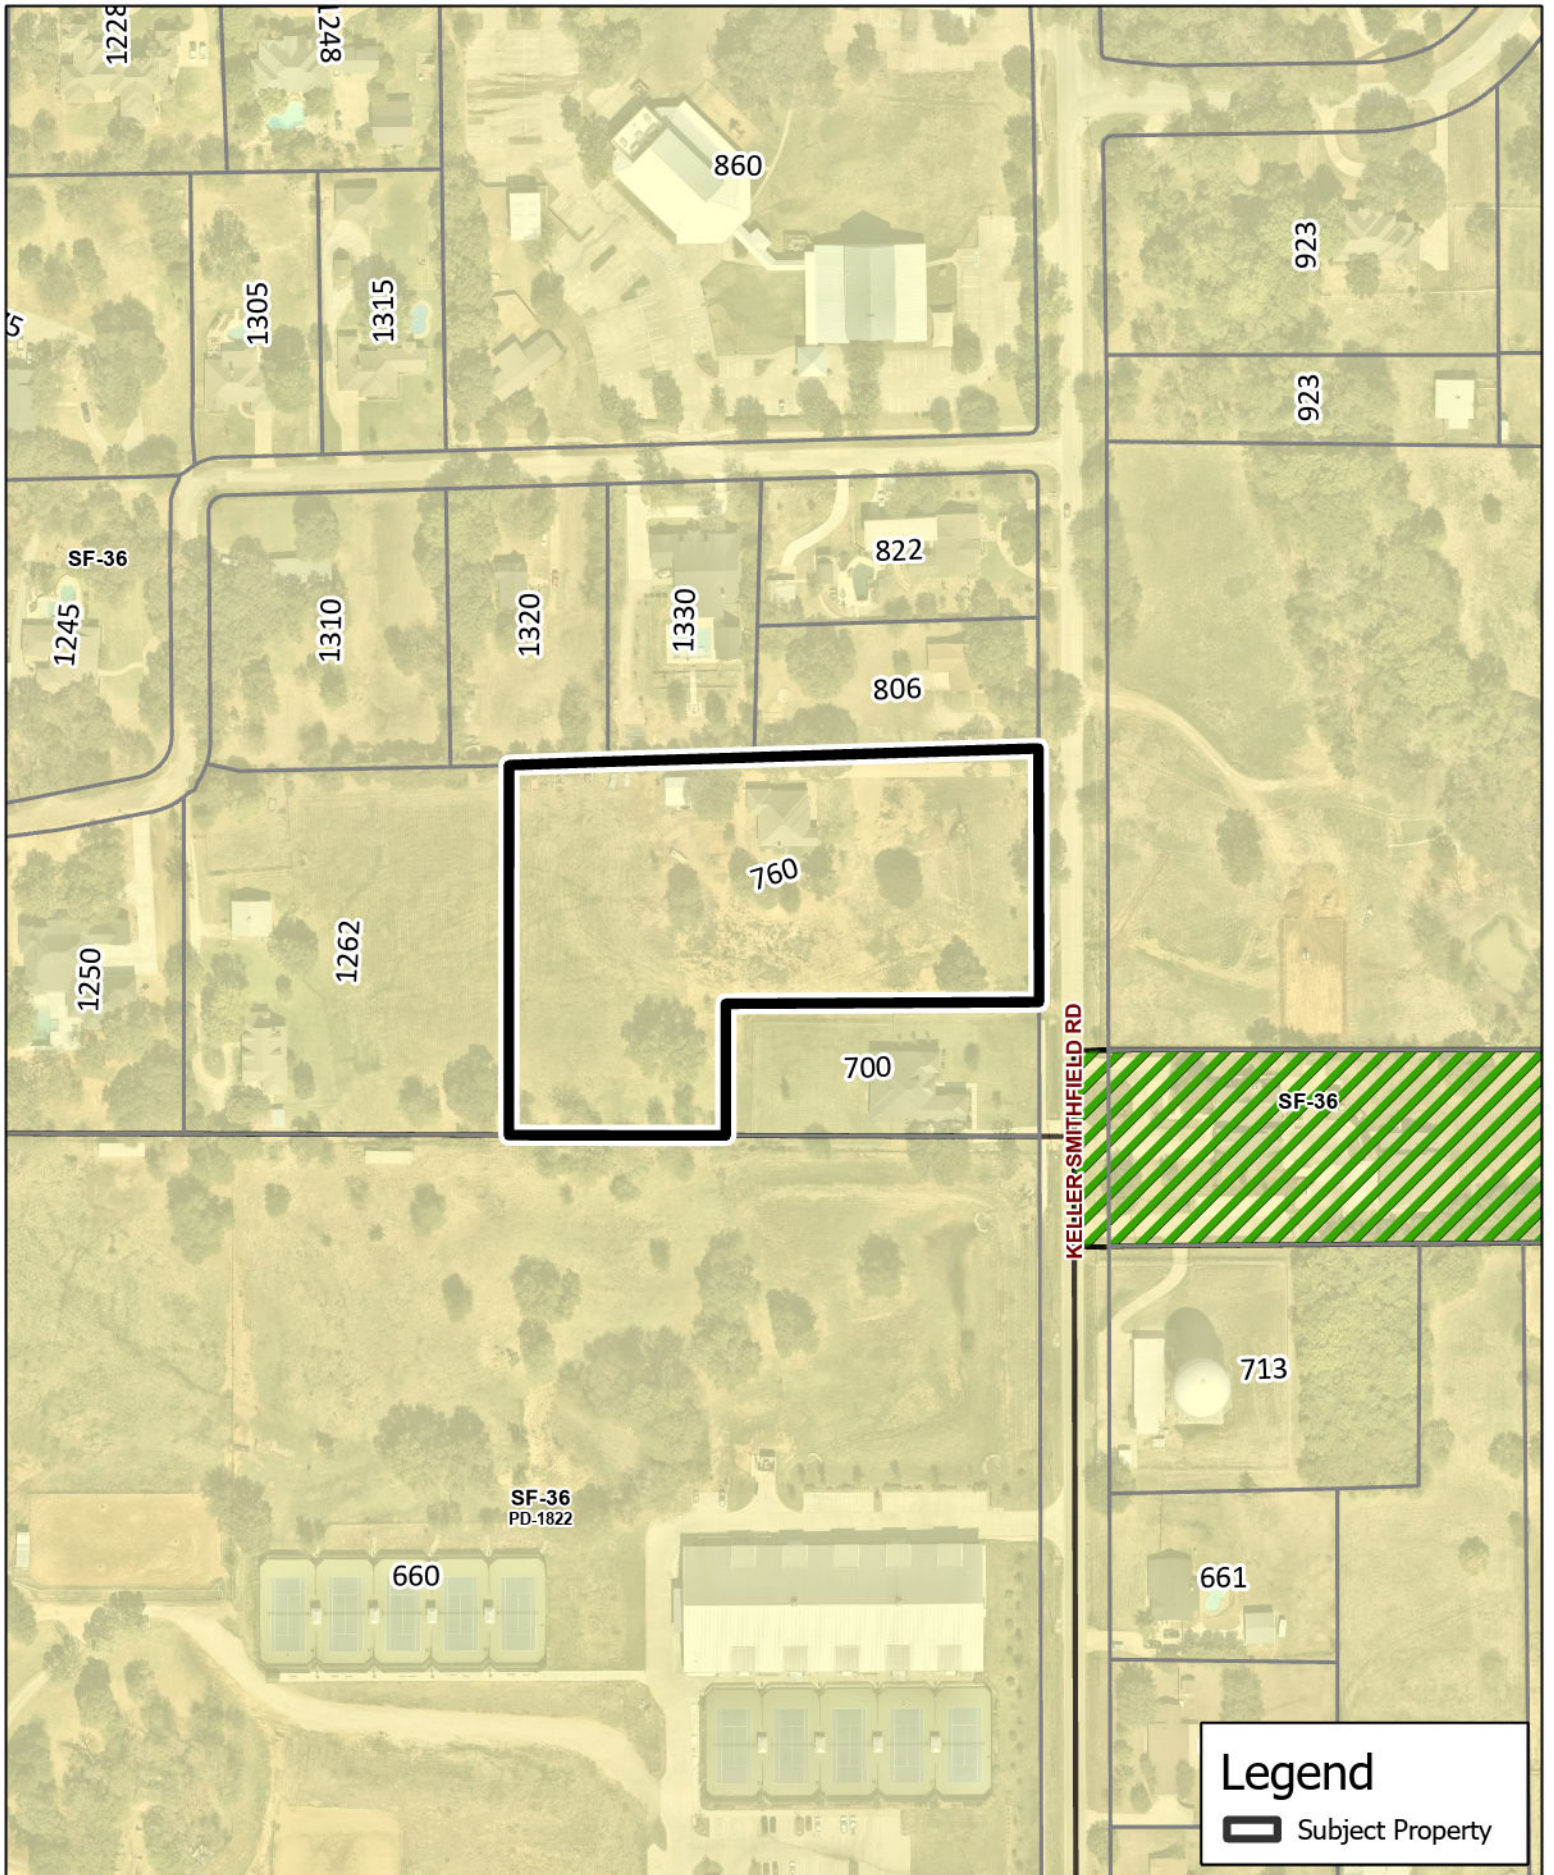

DISCLAIMER
This data has been compiled for the City of Keller.
Various official and unofficial sources were used to gather this information.
Every effort was made to ensure the accuracy of this data.
However, no guarantee is given or implied to the accuracy of said data.

760 Keller Smithfield Rd