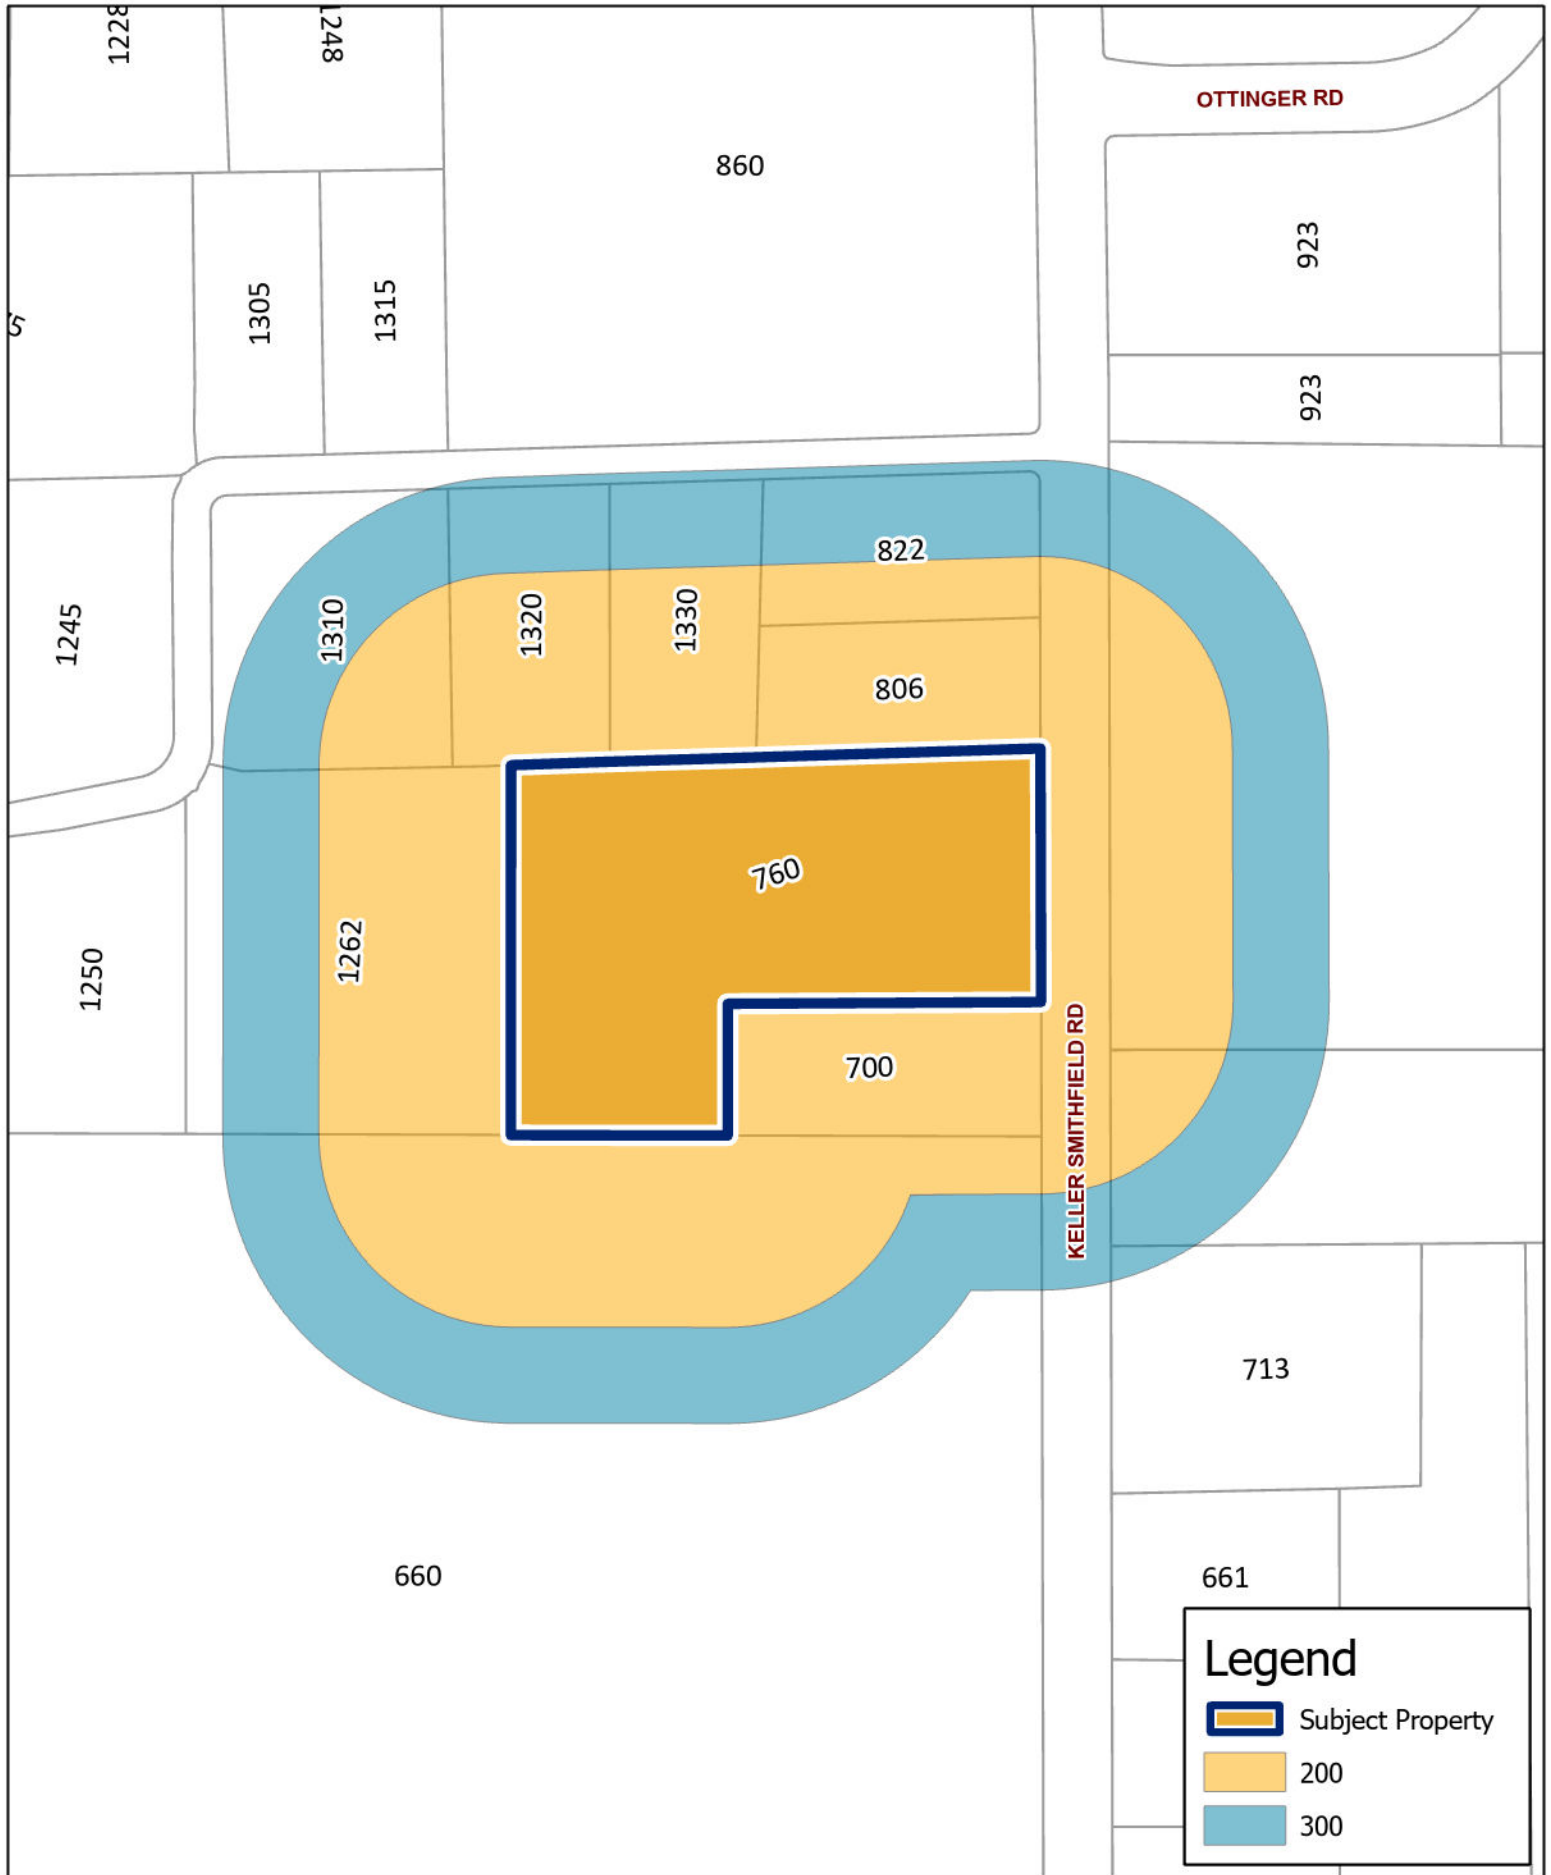

KELLER SMITHFIELD RD

**Legend**

 Subject Property

**DISCLAIMER**  
 This data has been compiled for the City of Keller.  
 Various official and unofficial sources were used to gather this information.  
 Every effort was made to ensure the accuracy of this data.  
 However, no guarantee is given or implied to the accuracy of said data.

**760 Keller Smithfield Rd**

Updated: 12/13/2023

**Legend**

- Subject Property
- 200
- 300

**DISCLAIMER**  
 This data has been compiled for the City of Keller.  
 Various official and unofficial sources were used to gather this information.  
 Every effort was made to ensure the accuracy of this data.  
 However, no guarantee is given or implied to the accuracy of said data.

### 760 Keller Smithfield Rd