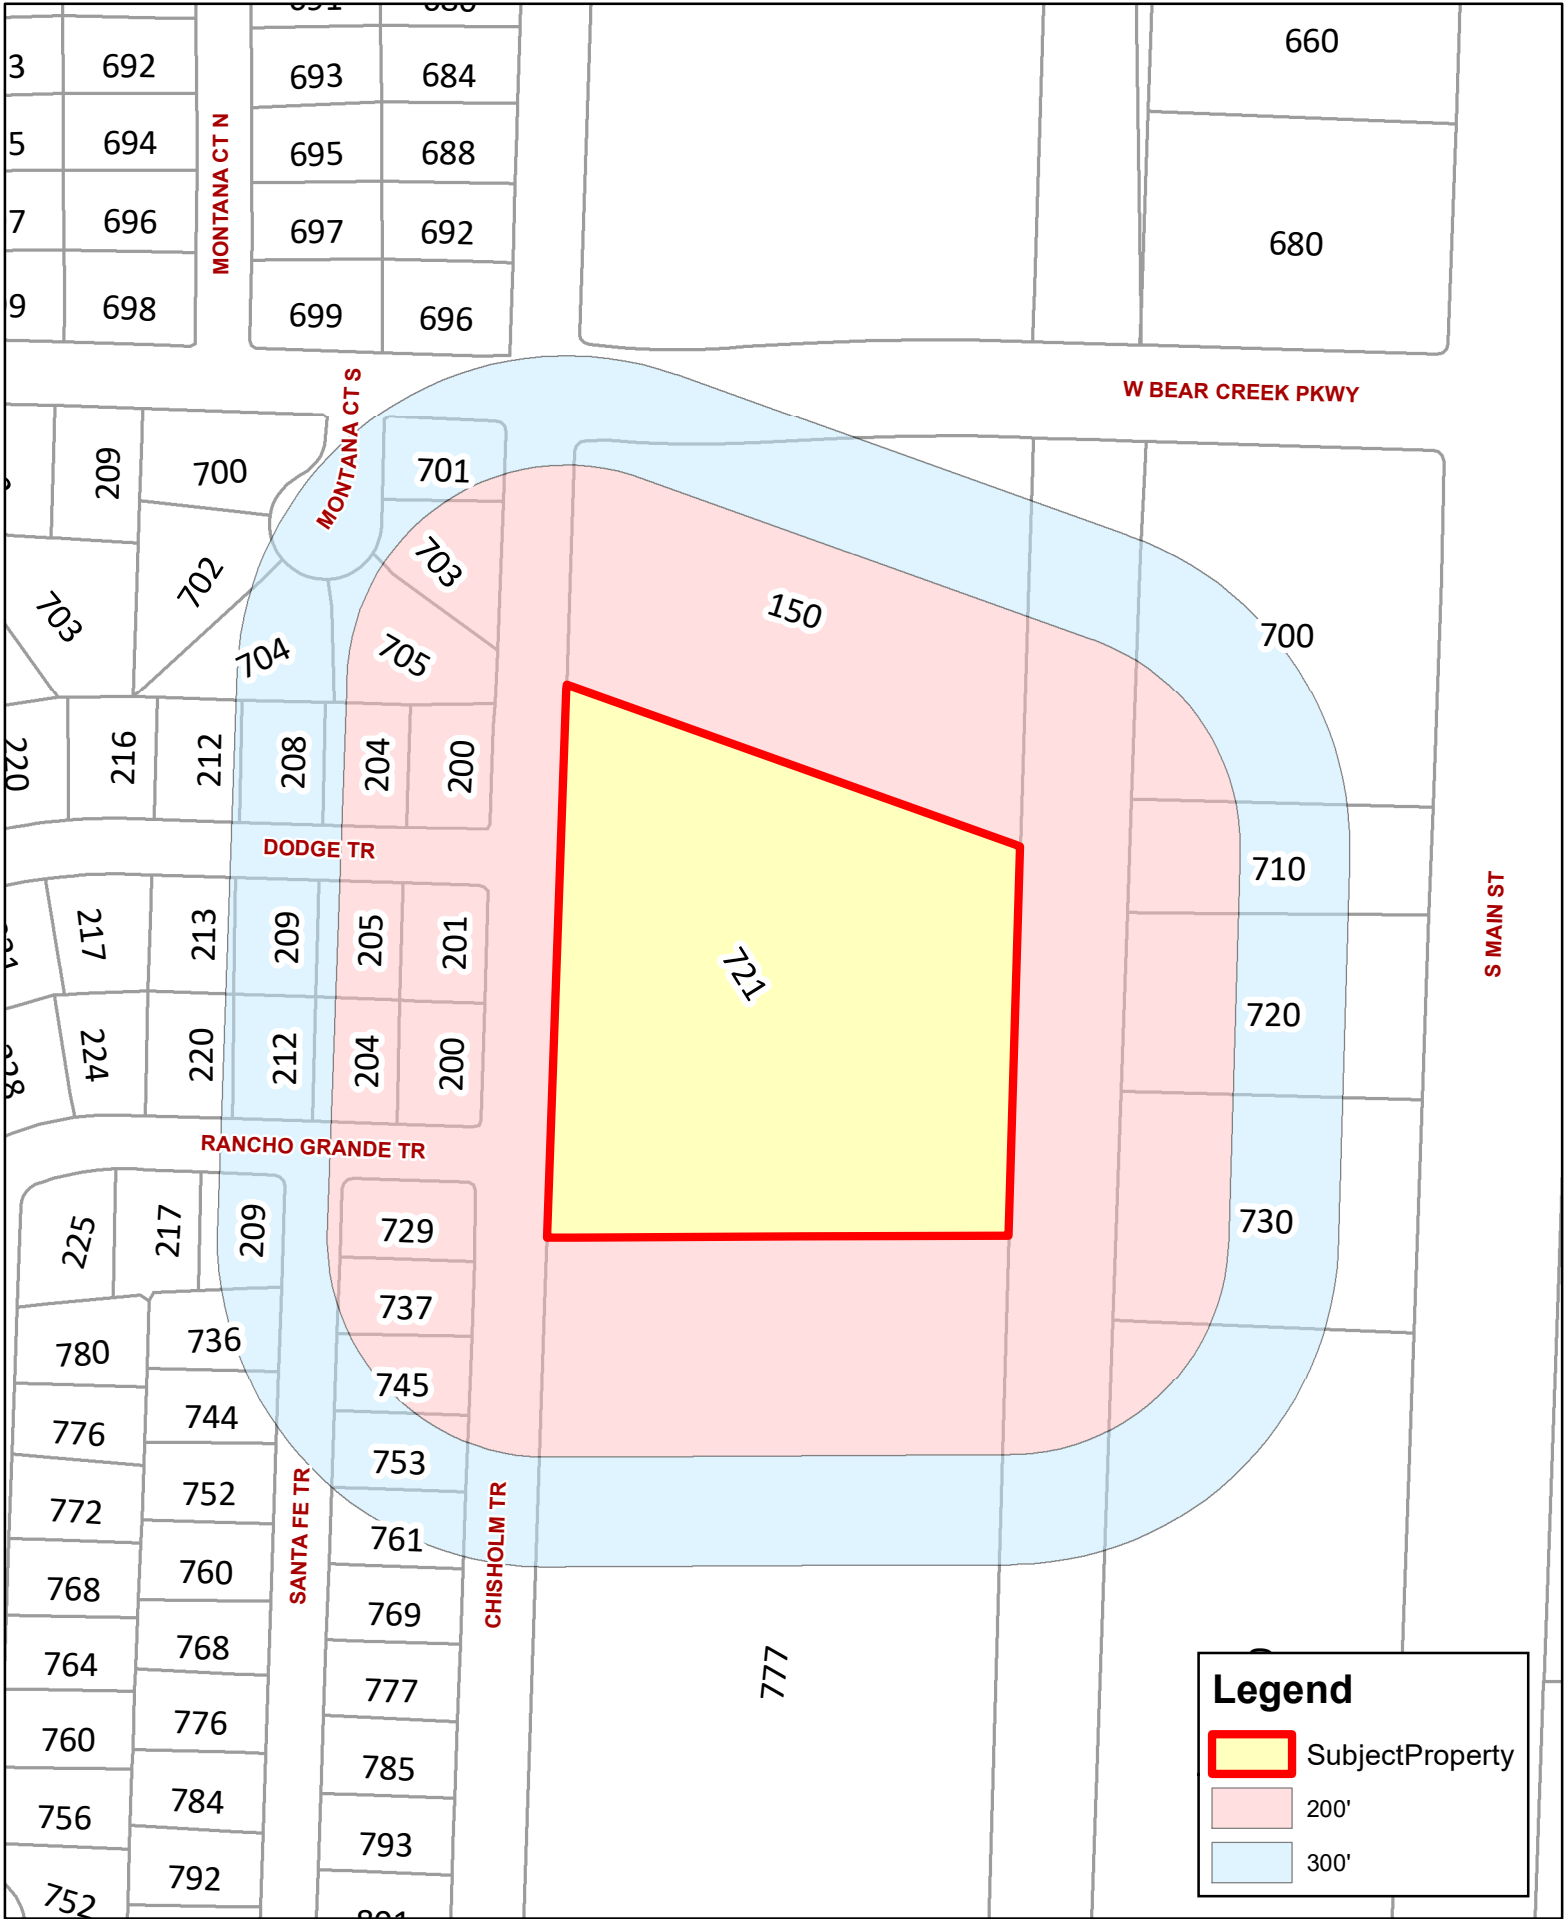

Legend

 SubjectProperty

SUP-23-0022
721 Chisholm Trail

Updated: 6/21/2023

DISCLAIMER
 This data has been compiled for the City of Keller. Various official and unofficial sources were used to gather this information. Every effort was made to ensure the accuracy of this data. However, no guarantee is given or implied to the accuracy of said data.

Legend

- SubjectProperty
- 200'
- 300'

Updated: 6/21/2023

SUP-23-0022
721 Chisholm Trail

DISCLAIMER
 This data has been compiled for the City of Keller. Various official and unofficial sources were used to gather this information. Every effort was made to ensure the accuracy of this data. However, no guarantee is given or implied to the accuracy of said data.

SUP-23-0022
721 Chisholm Trail

Updated: 6/21/2023

DISCLAIMER
 This data has been compiled for the City of Keller. Various official and unofficial sources were used to gather this information. Every effort was made to ensure the accuracy of this data. However, no guarantee is given or implied to the accuracy of said data.