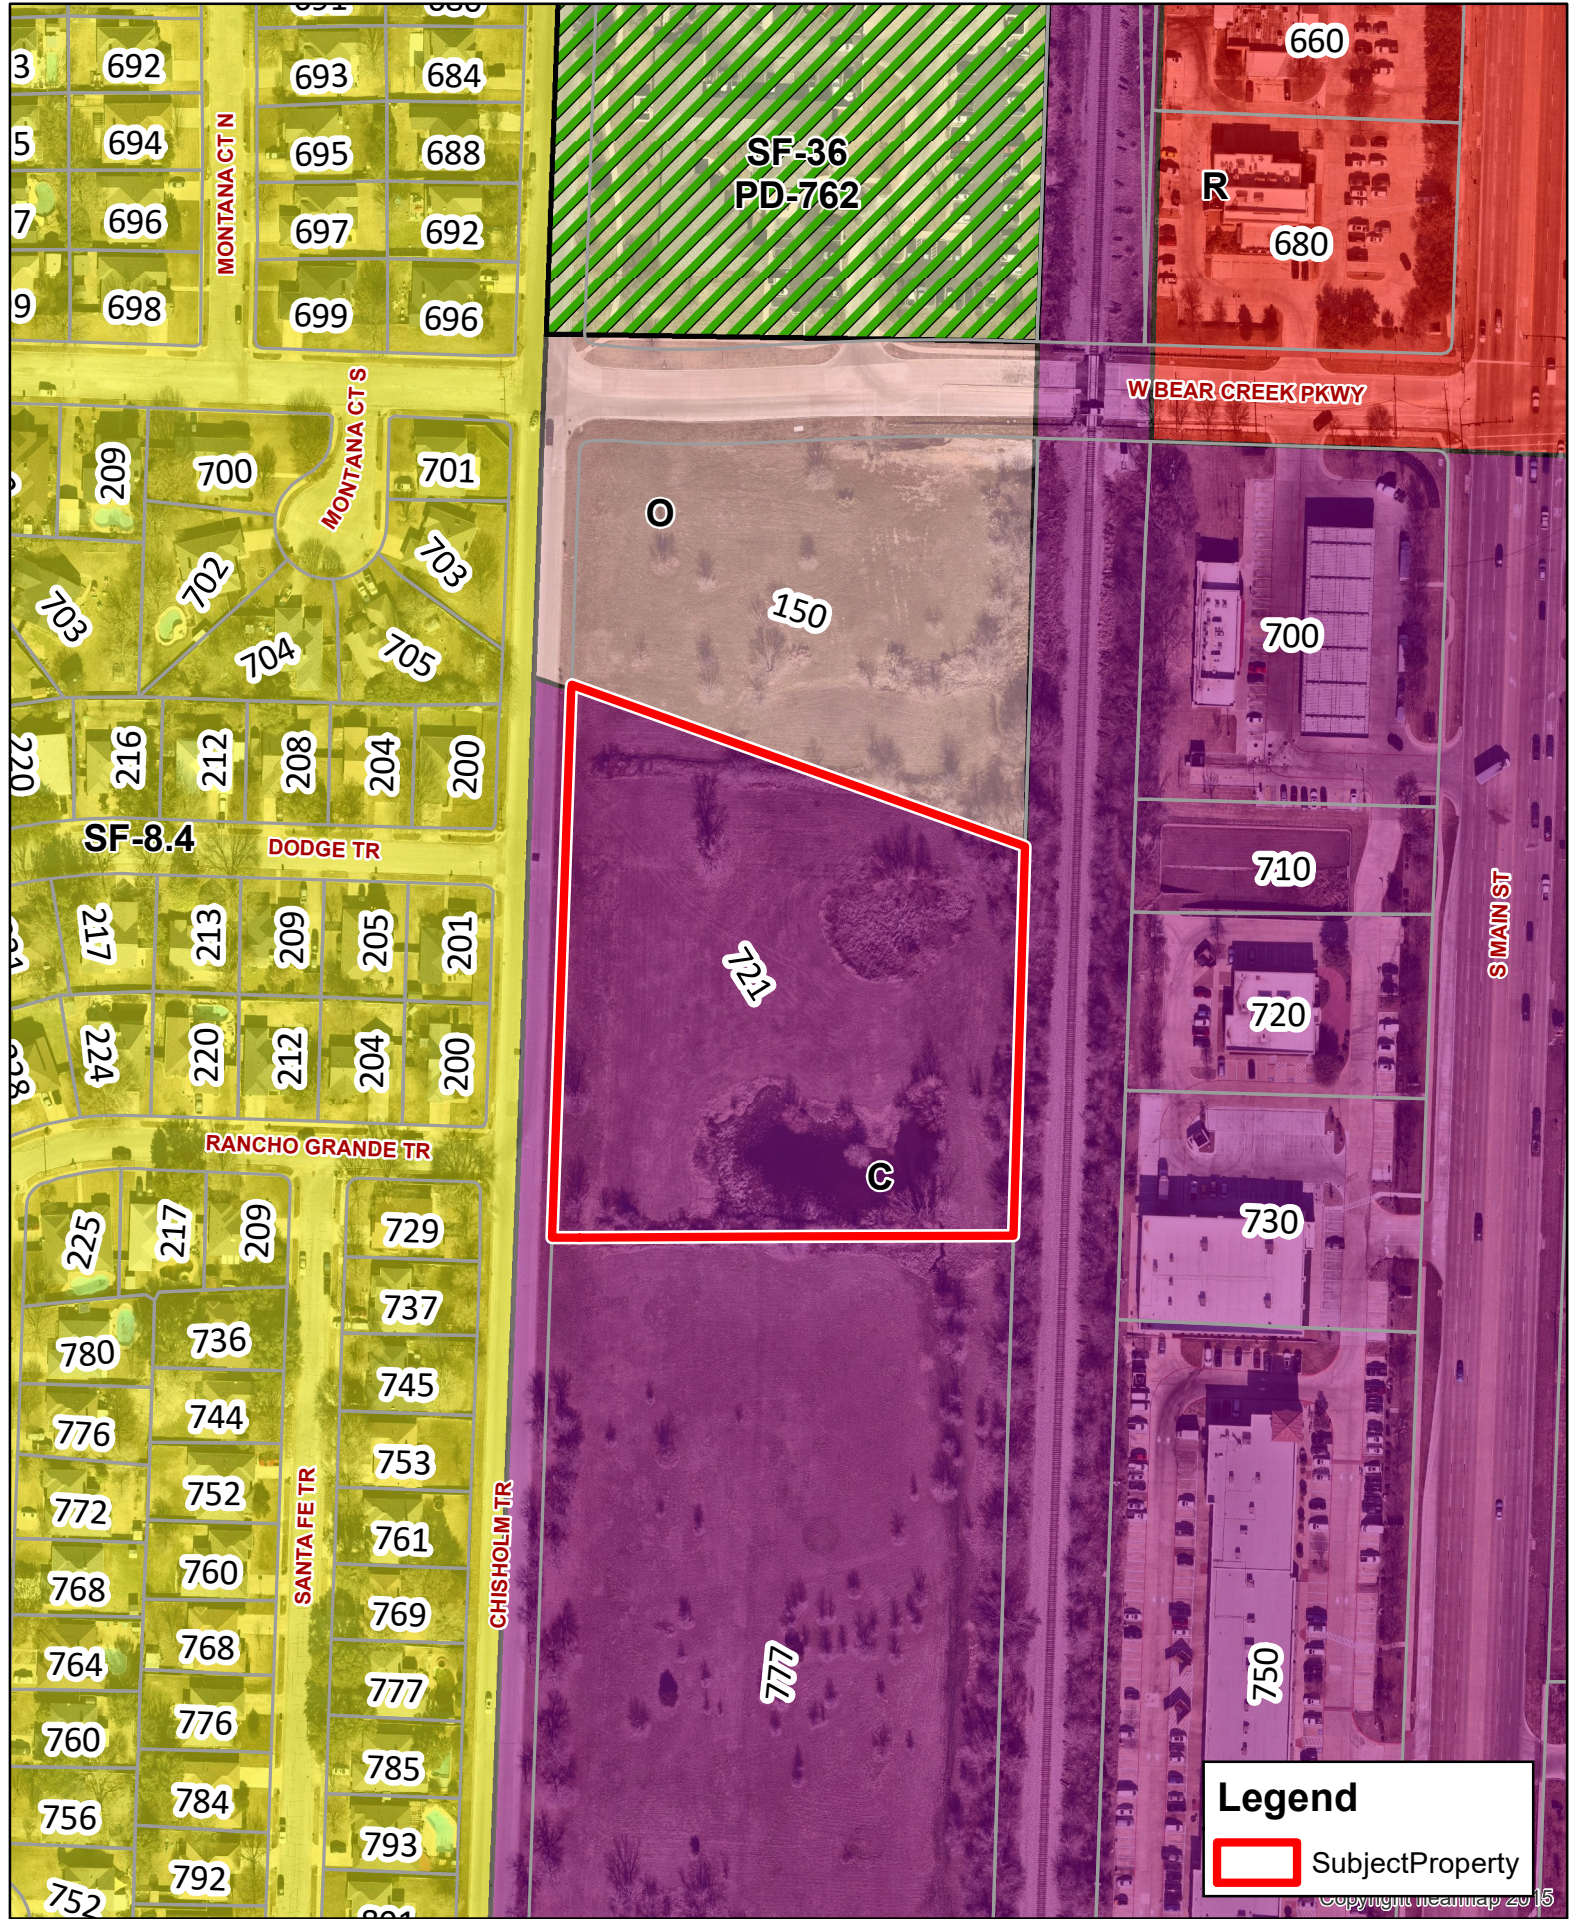

Legend

 SubjectProperty

SUP-23-0022
721 Chisholm Trail

Updated: 6/21/2023

DISCLAIMER
 This data has been compiled for the City of Keller. Various official and unofficial sources were used to gather this information. Every effort was made to ensure the accuracy of this data. However, no guarantee is given or implied to the accuracy of said data.

Legend

- SubjectProperty
- 200'
- 300'

Updated: 6/21/2023

SUP-23-0022
721 Chisholm Trail

DISCLAIMER
 This data has been compiled for the City of Keller. Various official and unofficial sources were used to gather this information. Every effort was made to ensure the accuracy of this data. However, no guarantee is given or implied to the accuracy of said data.

SUP-23-0022
721 Chisholm Trail

Updated: 6/21/2023

DISCLAIMER
 This data has been compiled for the City of Keller. Various official and unofficial sources were used to gather this information. Every effort was made to ensure the accuracy of this data. However, no guarantee is given or implied to the accuracy of said data.