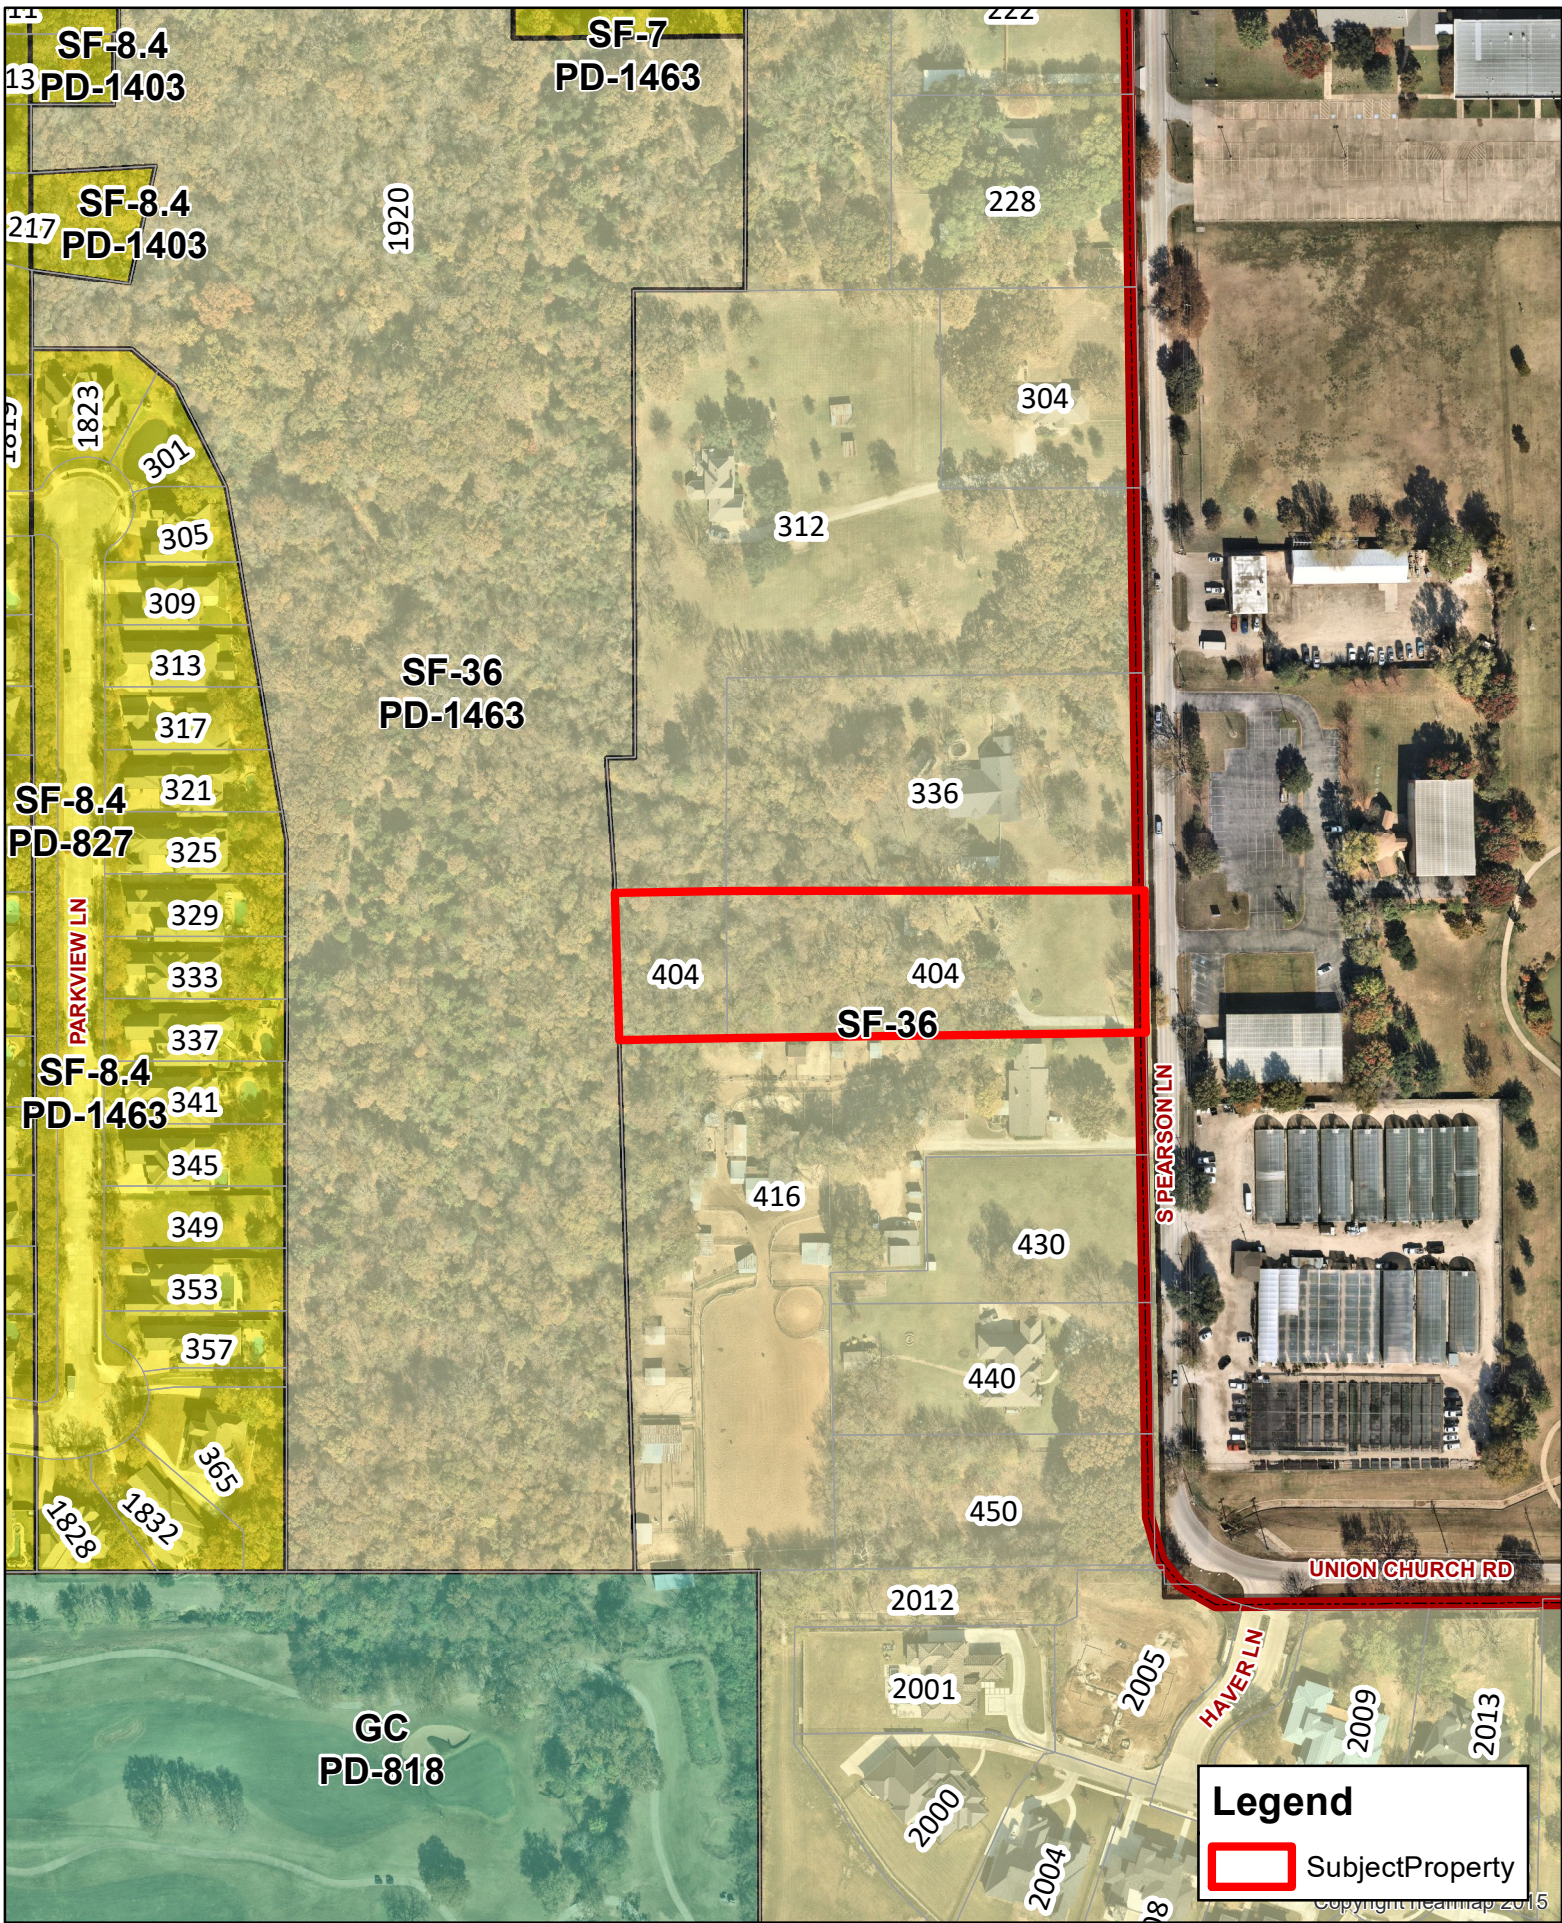

Legend

SubjectProperty

SUP-21-0004
404 S Pearson Ln

Updated: 2/8/2021

DISCLAIMER
This data has been compiled for the City of Keller. Various official and unofficial sources were used to gather this information. Every effort was made to ensure the accuracy of this data. However, no guarantee is given or implied to the accuracy of said data.