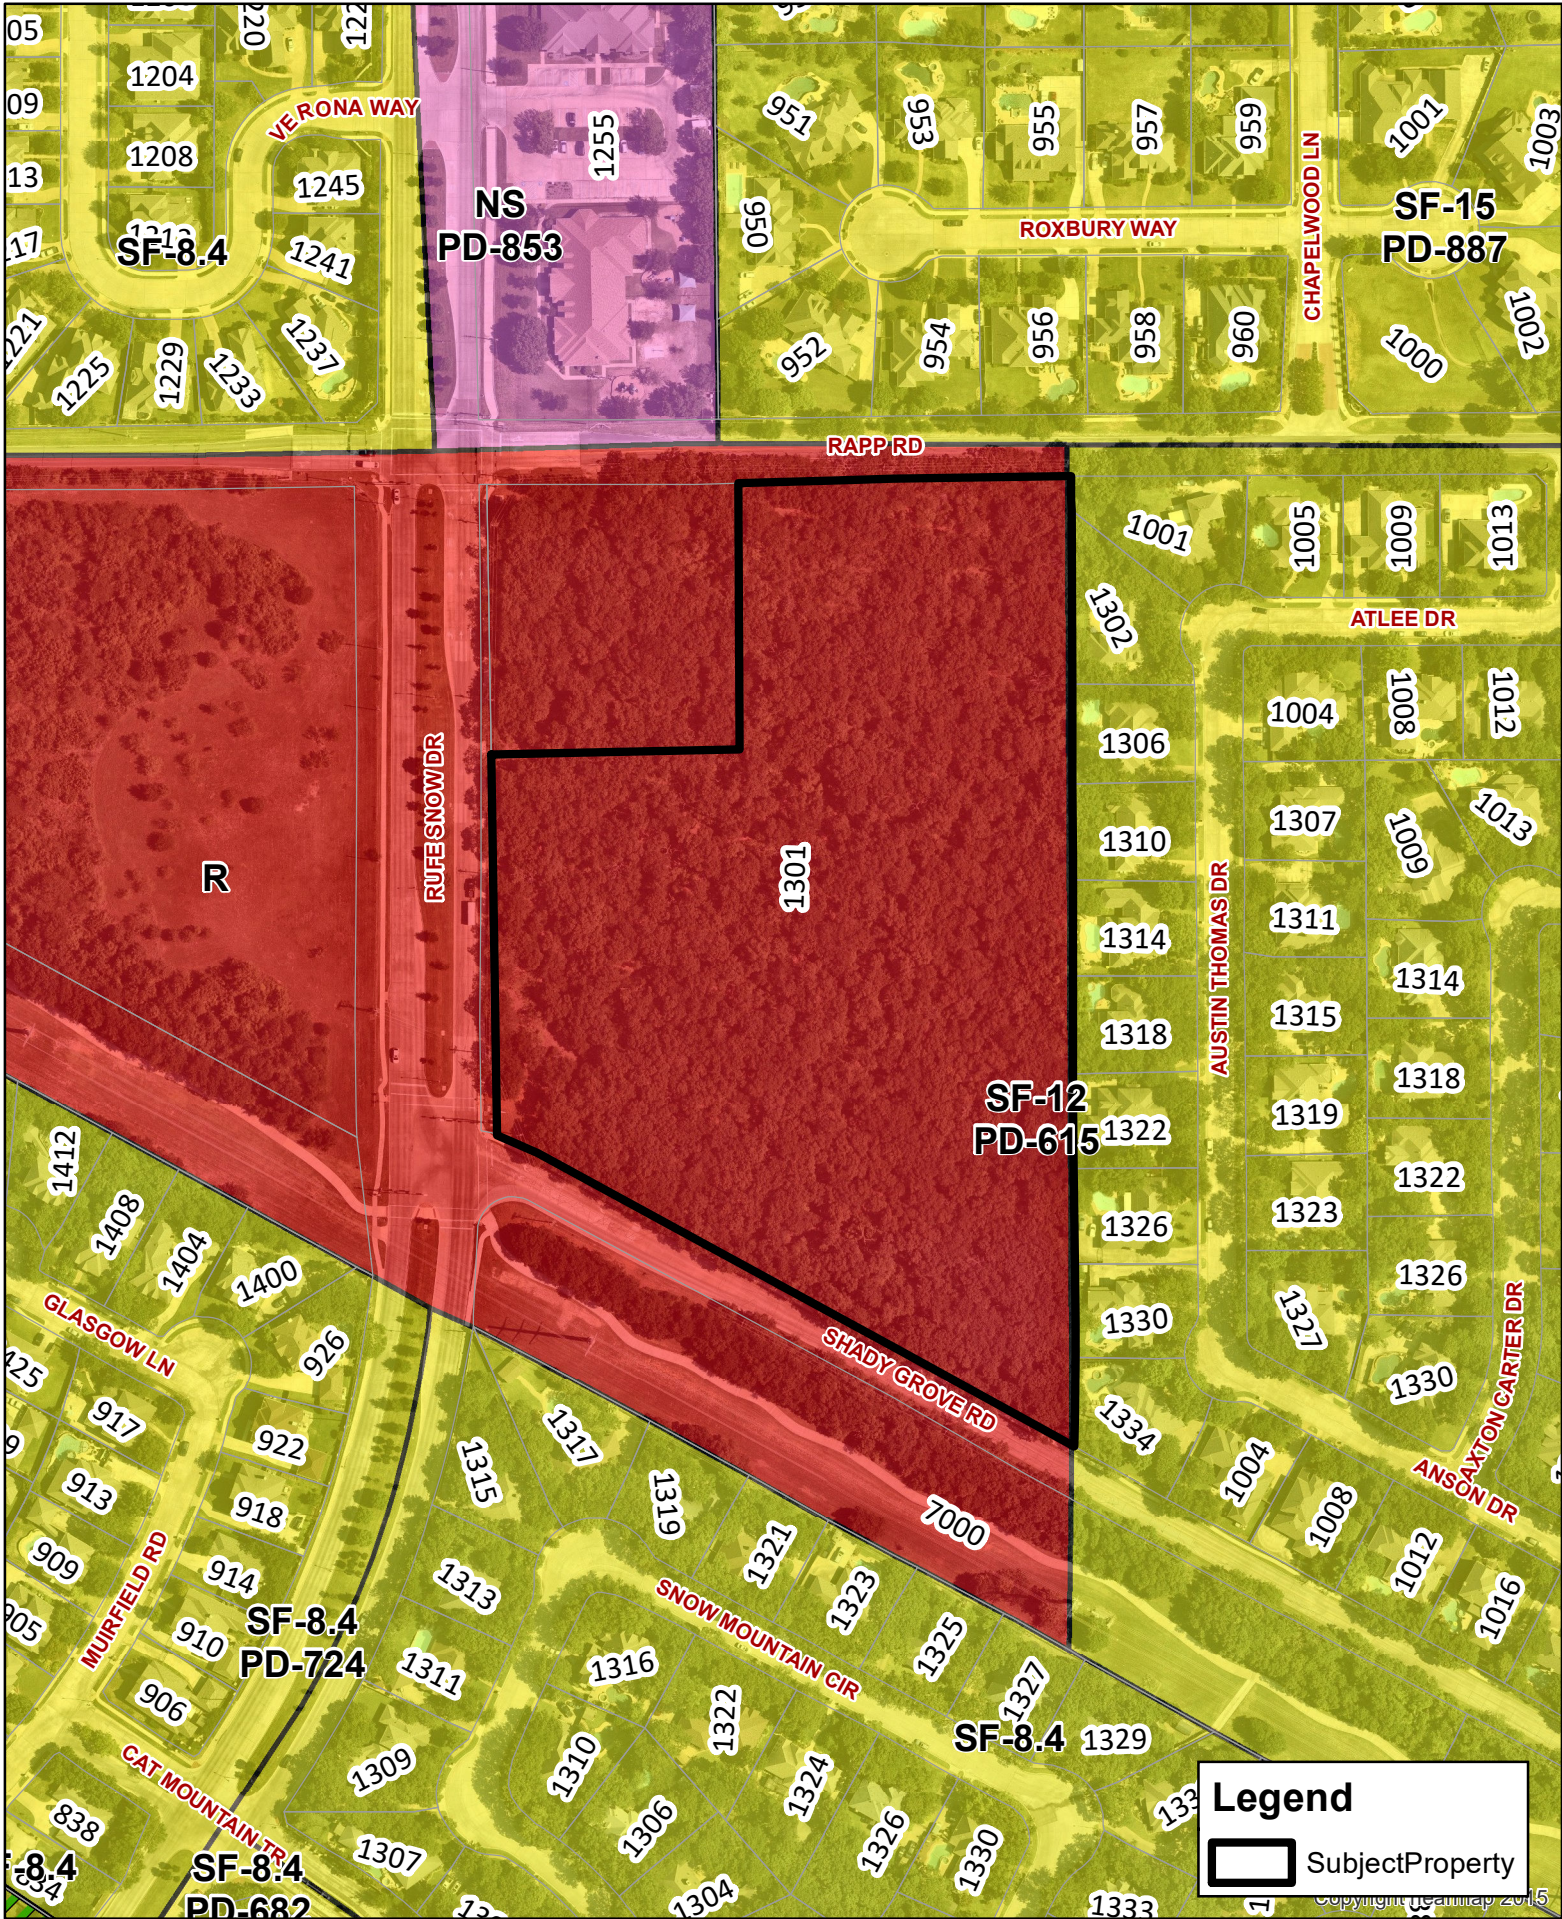

**Legend**

Subject Property

**1301 Rufe Snow Dr**

Updated: 7/27/2020

**DISCLAIMER**  
 This data has been compiled for the City of Keller. Various official and unofficial sources were used to gather this information. Every effort was made to ensure the accuracy of this data. However, no guarantee is given or implied to the accuracy of said data.