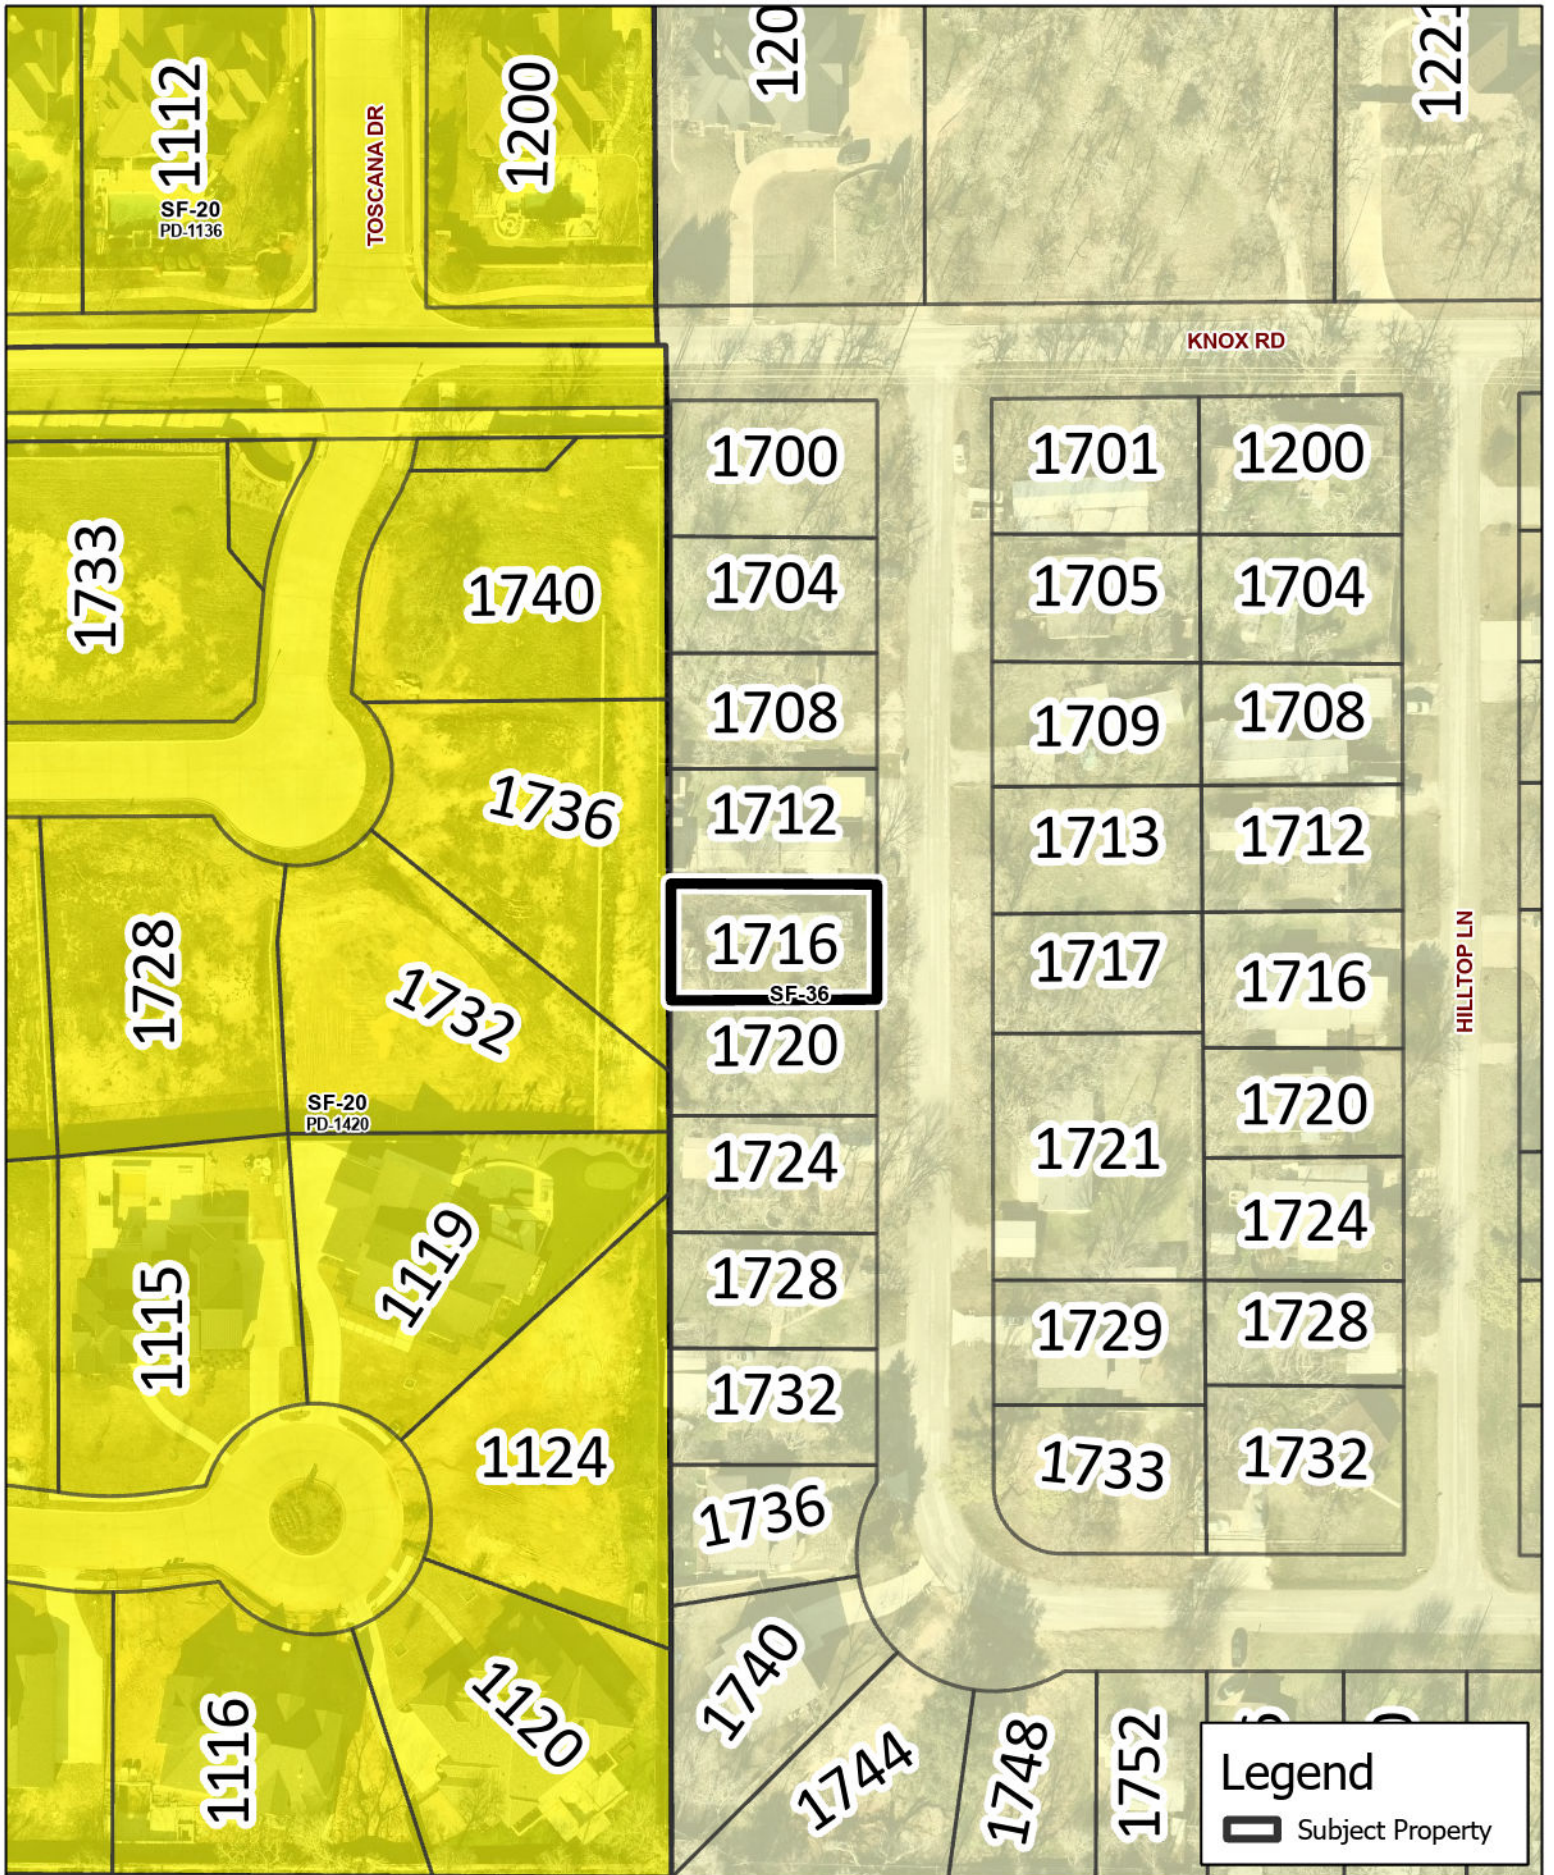

**1716 Highland Dr W**

Updated: 5/22/2024

**DISCLAIMER**  
 This data has been compiled for the City of Keller.  
 Various official and unofficial sources were used to gather this information.  
 Every effort was made to ensure the accuracy of this data.  
 However, no guarantee is given or implied to the accuracy of said data.