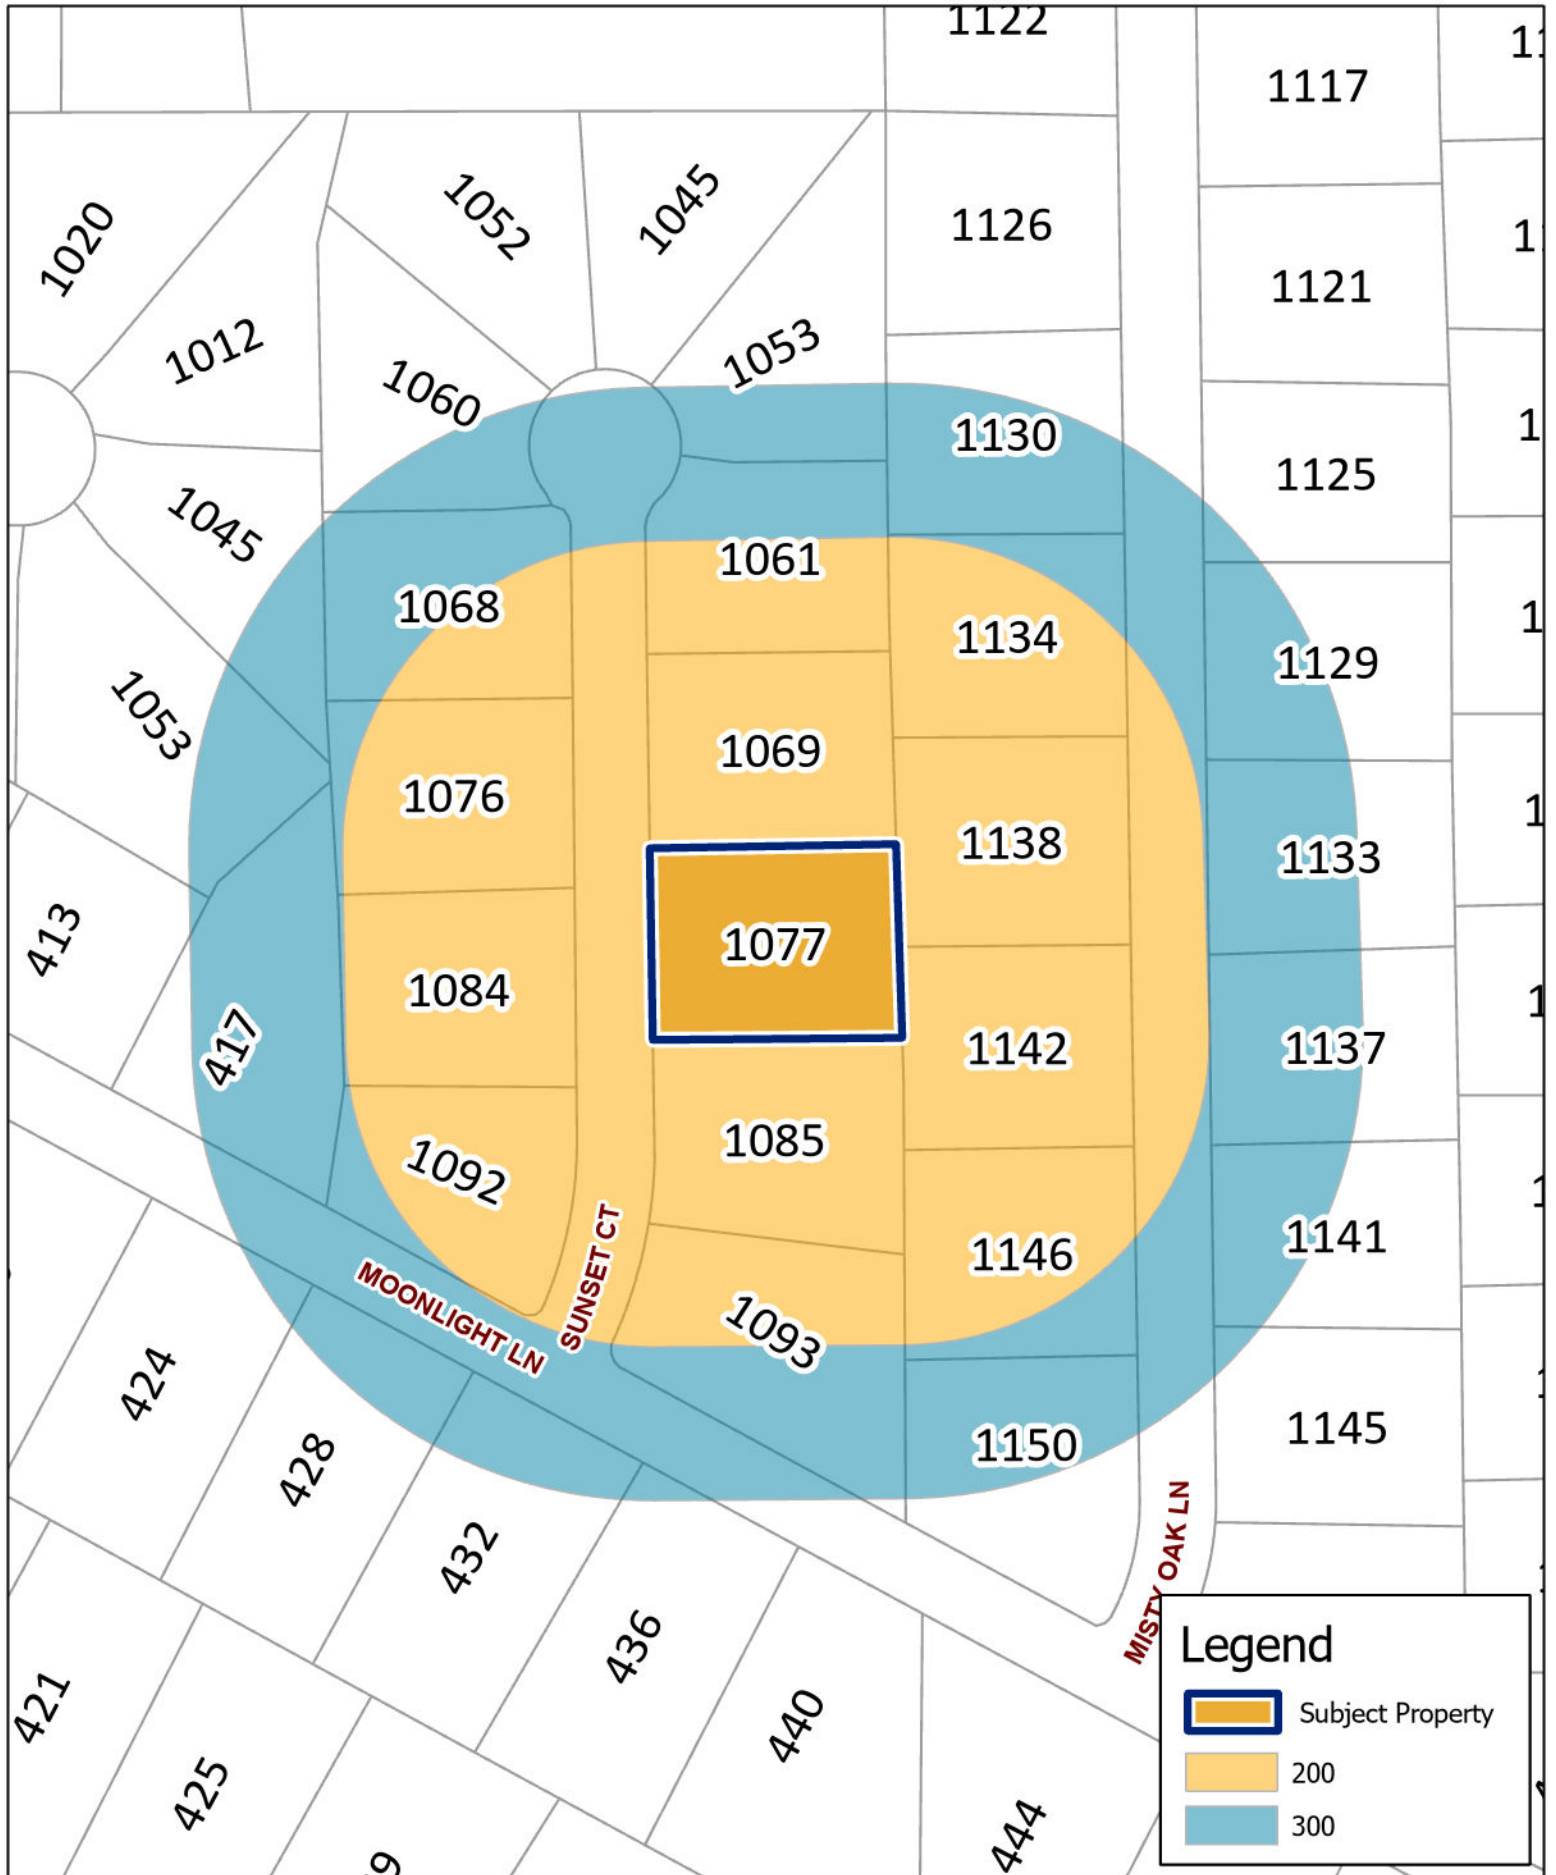

**Legend**

 Subject Property

**DISCLAIMER**  
 This data has been compiled for the City of Keller.  
 Various official and unofficial sources were used to gather this information.  
 Every effort was made to ensure the accuracy of this data.  
 However, no guarantee is given or implied to the accuracy of said data.

**SUP-2410-0011**

Updated: 11/13/2024

DISCLAIMER  
 This data has been compiled for the City of Keller.  
 Various official and unofficial sources were used to gather this information.  
 Every effort was made to ensure the accuracy of this data.  
 However, no guarantee is given or implied to the accuracy of said data.