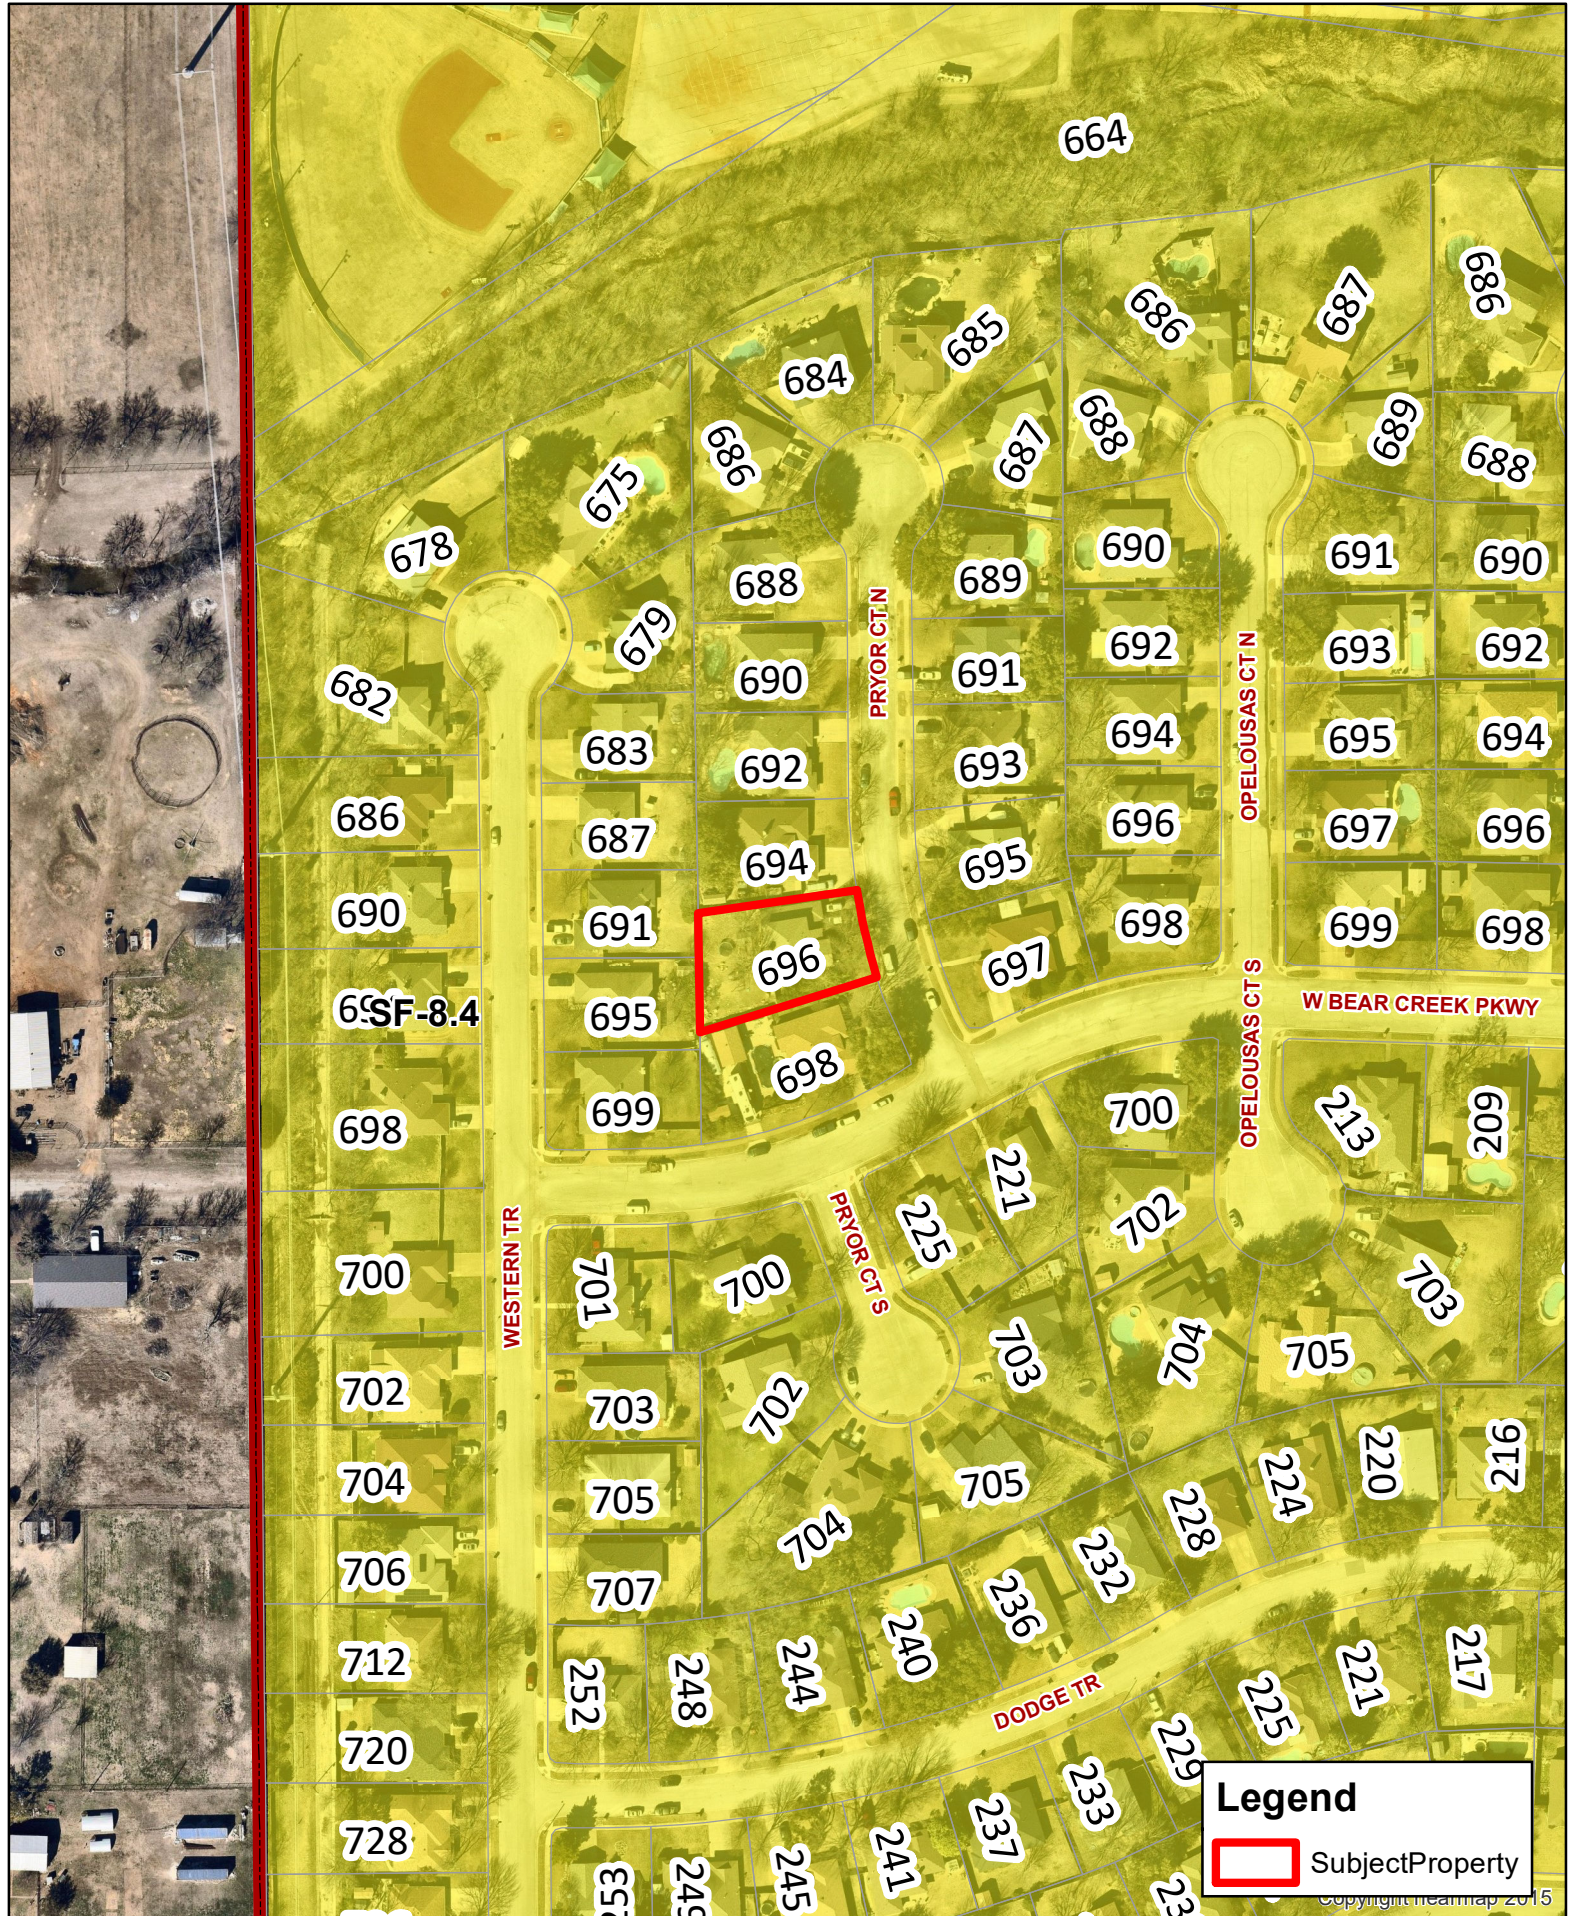

**SUP-21-0018**  
**White Bridle Learning and Therapy**  
**696 Pryor Ct**

Updated: 5/13/2021

**DISCLAIMER**  
 This data has been compiled for the City of Keller. Various official and unofficial sources were used to gather this information. Every effort was made to ensure the accuracy of this data. However, no guarantee is given or implied to the accuracy of said data.