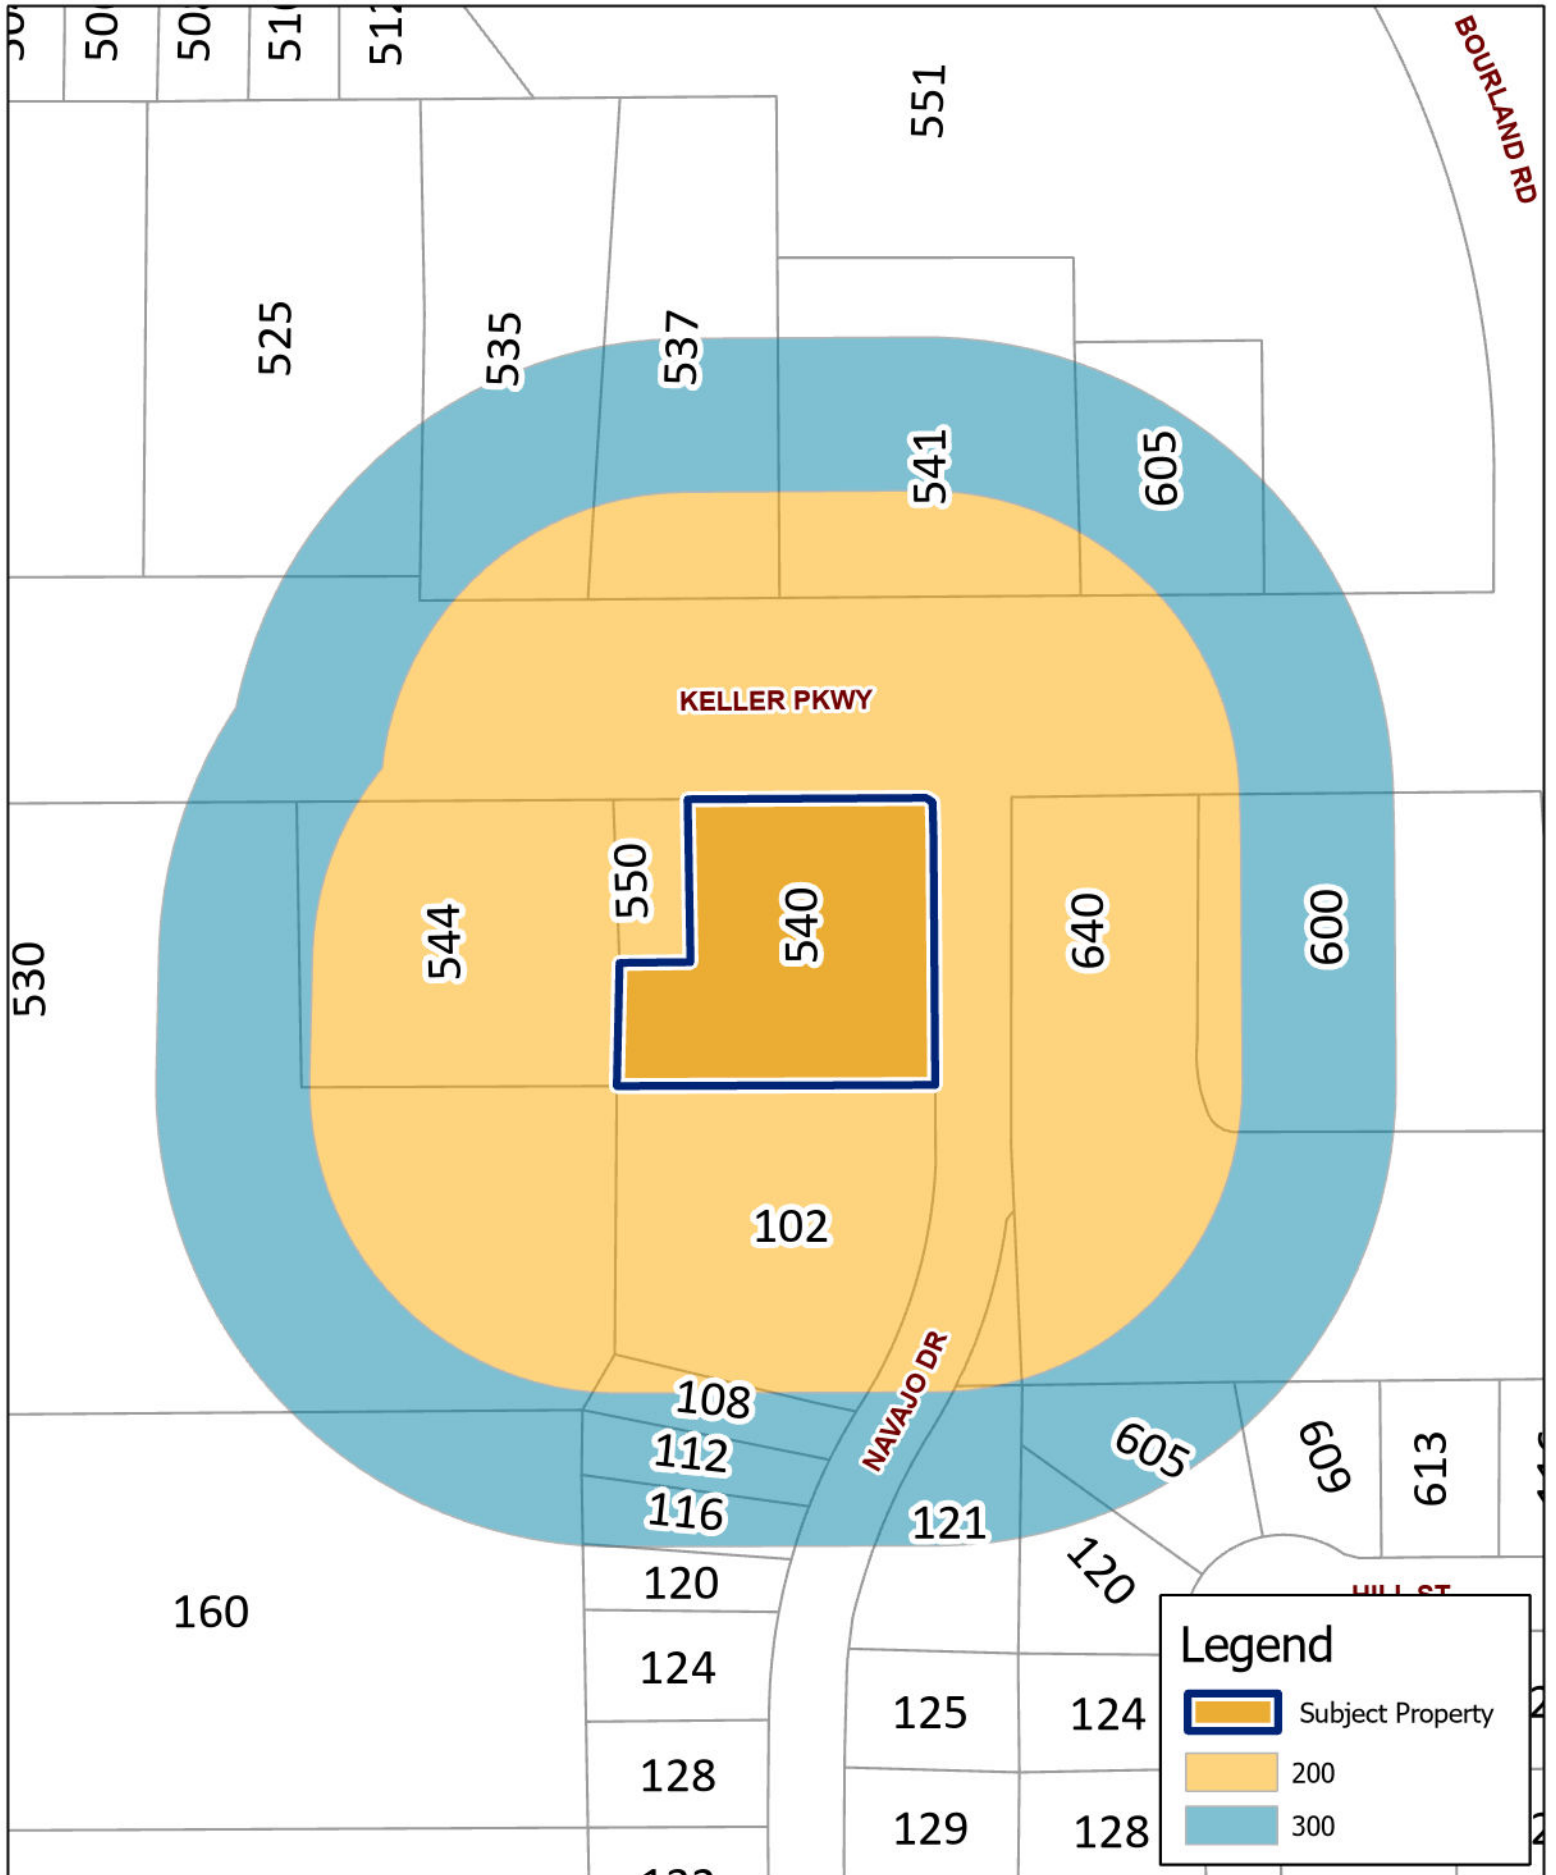

SUP-2411-0017
540 Keller Pkwy

↑
Updated: 11/25/2024

DISCLAIMER
 This data has been compiled for the City of Keller.
 Various official and unofficial sources were used to gather this information.
 Every effort was made to ensure the accuracy of this data.
 However, no guarantee is given or implied to the accuracy of said data.

SUP-2411-0017
540 Keller Pkwy

Updated: 11/25/2024