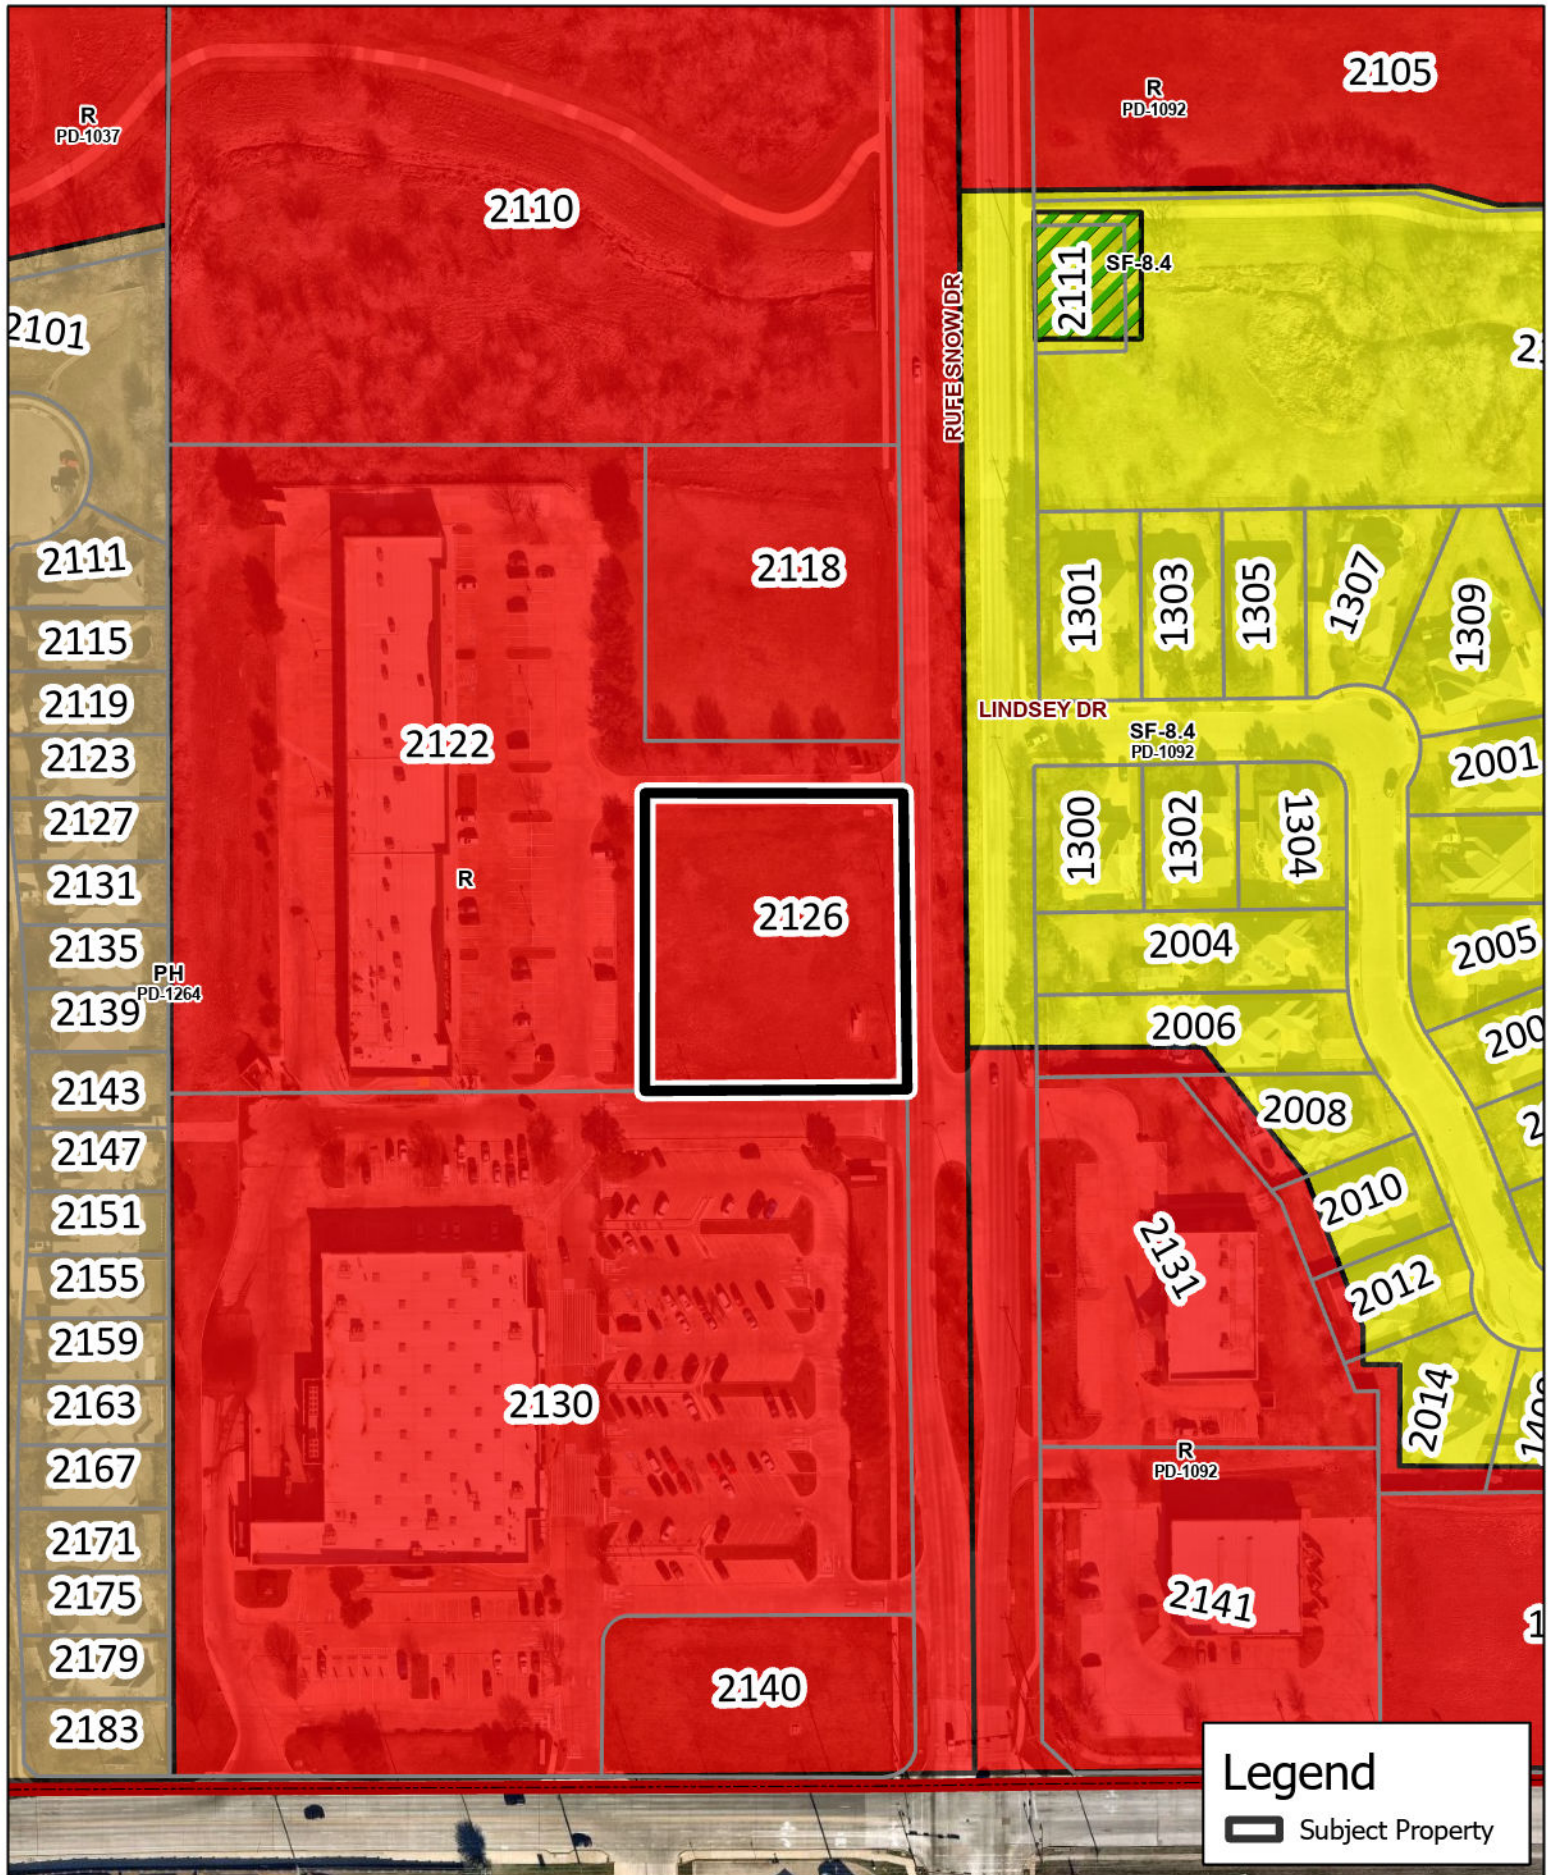

Legend
 Subject Property

DISCLAIMER
 This data has been compiled for the City of Keller.
 Various official and unofficial sources were used to gather this information.
 Every effort was made to ensure the accuracy of this data.
 However, no guarantee is given or implied to the accuracy of said data.

2126 Rufe Snow Dr

Updated: 3/25/2024

DISCLAIMER
 This data has been compiled for the City of Keller.
 Various official and unofficial sources were used to gather this information.
 Every effort was made to ensure the accuracy of this data.
 However, no guarantee is given or implied to the accuracy of said data.