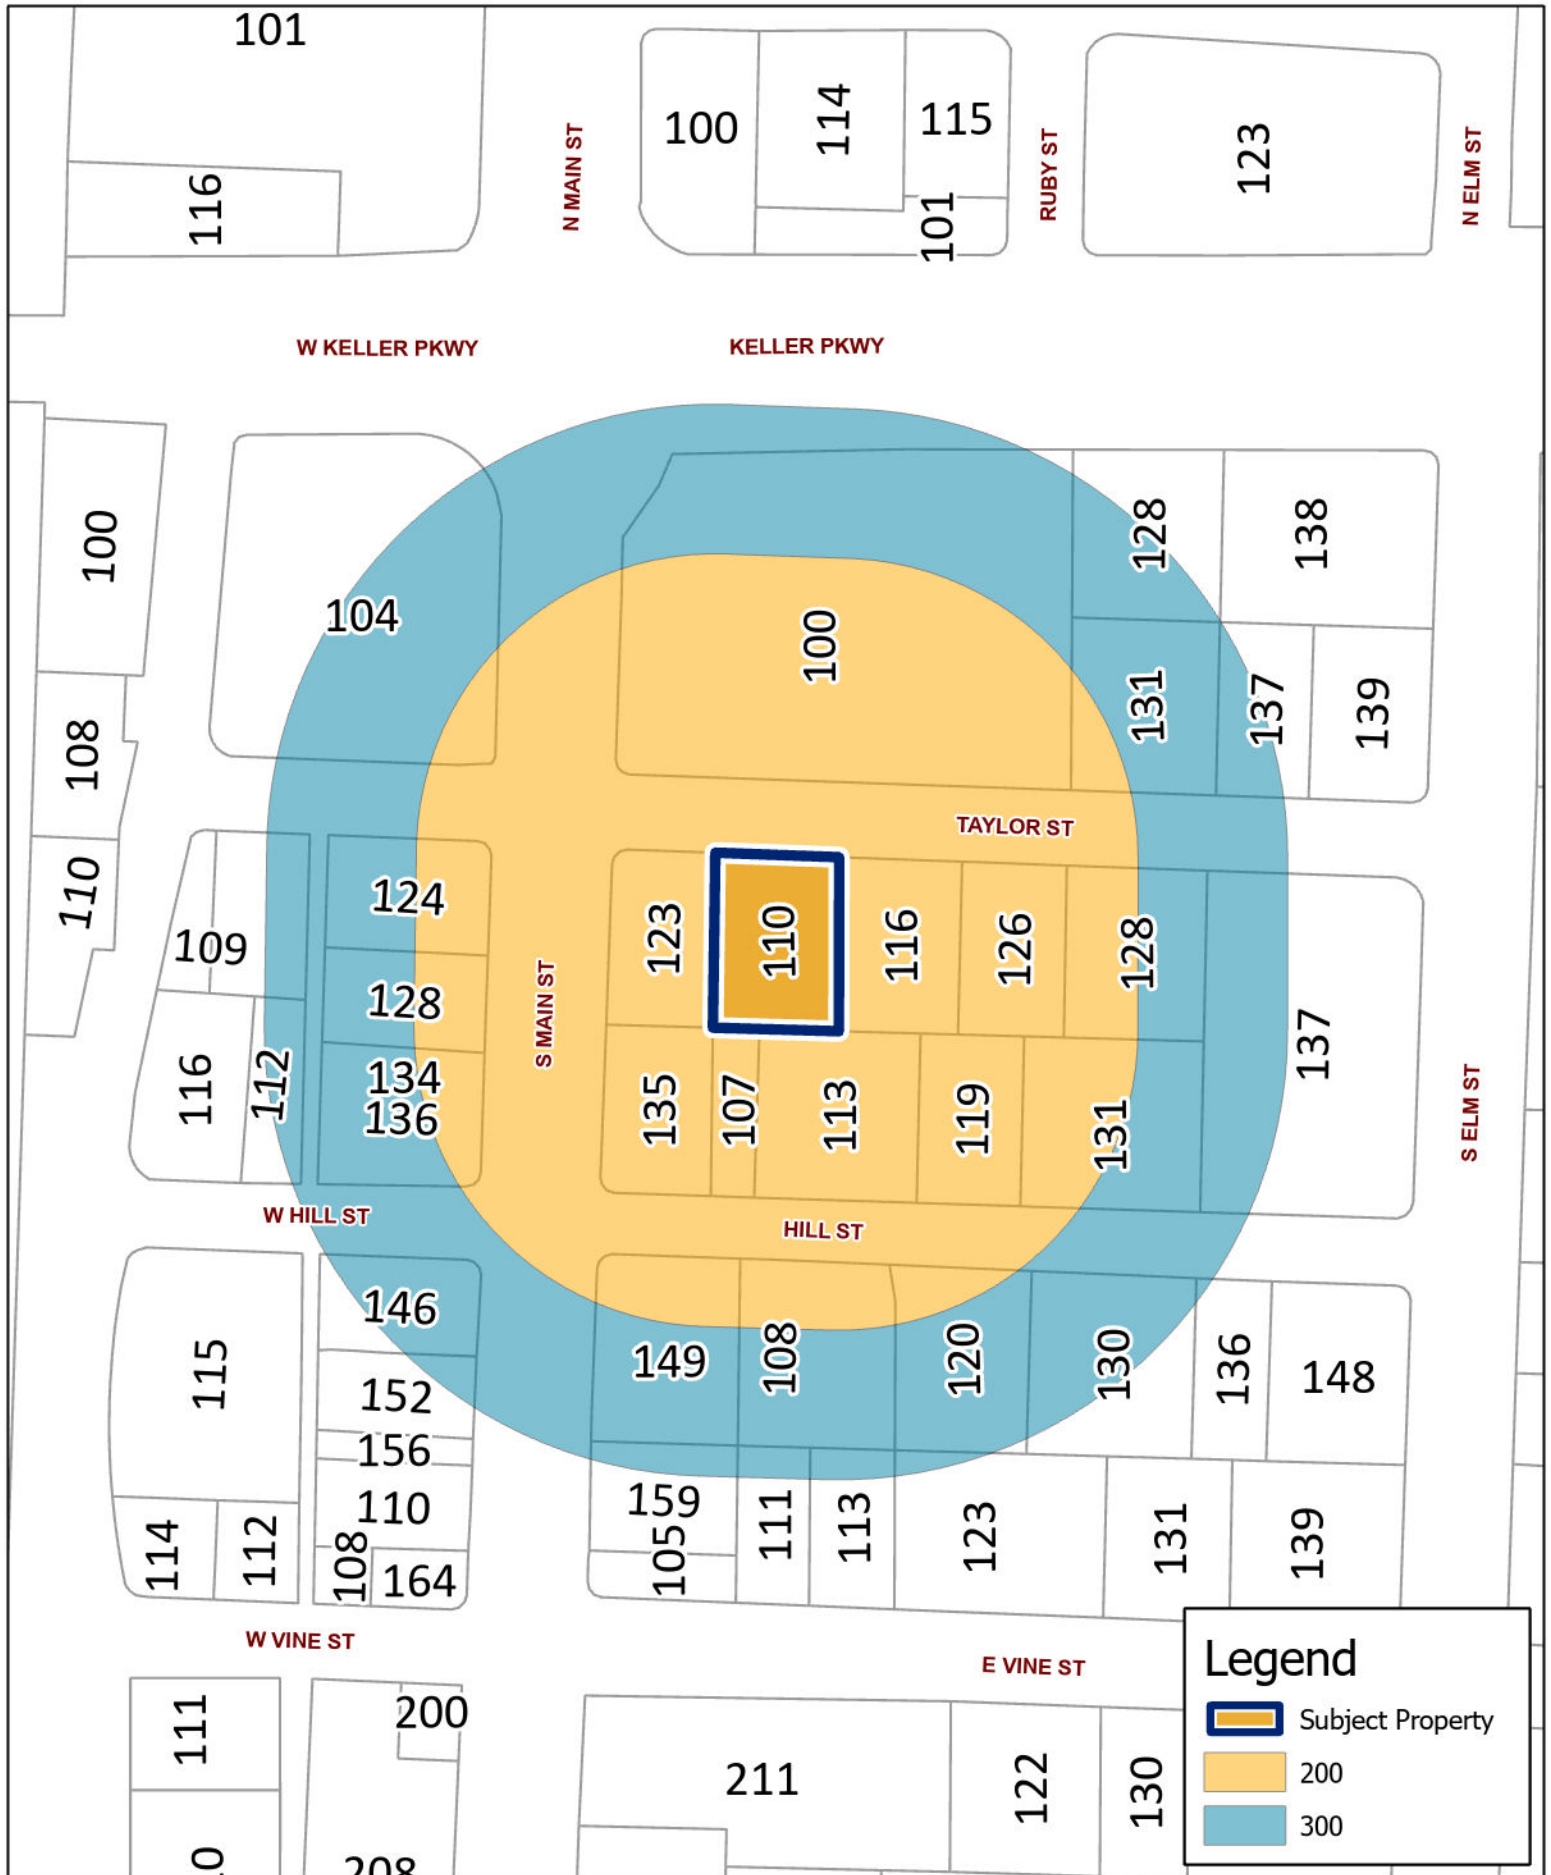

SP-24-0005
110 Taylor St

Legend
 Subject Property

Legend

- Subject Property
- 200
- 300

DISCLAIMER
 This data has been compiled for the City of Keller. Various official and unofficial sources were used to gather this information. Every effort was made to ensure the accuracy of this data. However, no guarantee is given or implied to the accuracy of said data.

SP-24-0005

110 Taylor St

Updated: 12/11/2023

DISCLAIMER
 This data has been compiled for the City of Keller.
 Various official and unofficial sources were used to gather this information.
 Every effort was made to ensure the accuracy of this data.
 However, no guarantee is given or implied to the accuracy of said data.

SP-24-0005
110 Taylor St

Legend
 Subject Property