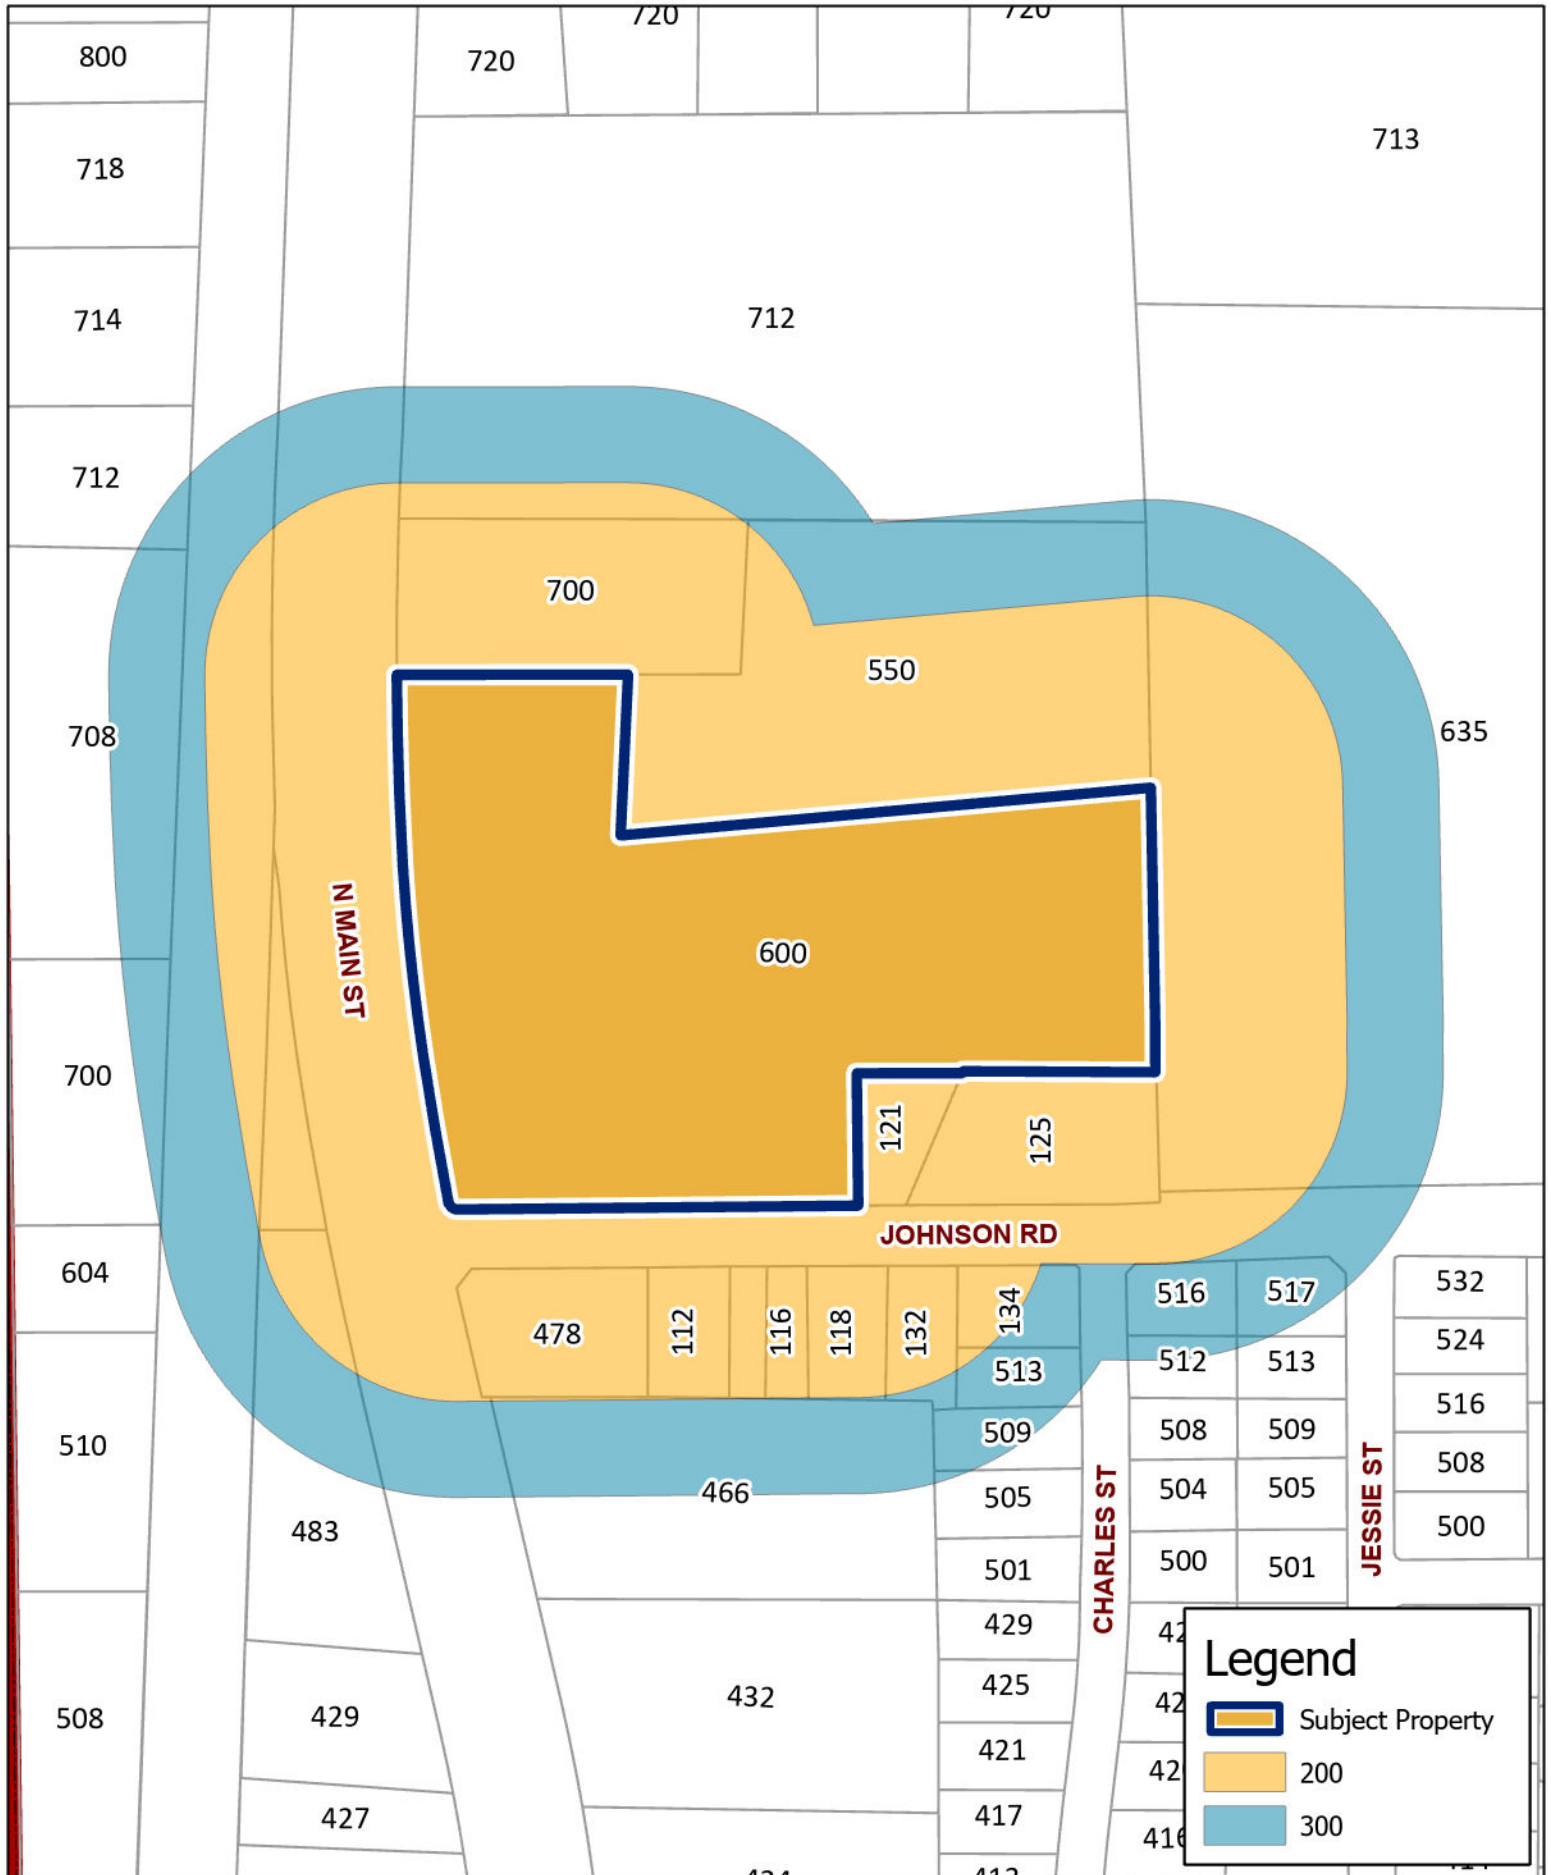

SUP-2407-0002
600 N Main St

Updated: 7/8/2024

DISCLAIMER
 This data has been compiled for the City of Keller.
 Various official and unofficial sources were used to gather this information.
 Every effort was made to ensure the accuracy of this data.
 However, no guarantee is given or implied to the accuracy of said data.

SUP-2407-0002
600 N Main St

Legend

- Subject Property
- 200
- 300

DISCLAIMER
 This data has been compiled for the City of Keller.
 Various official and unofficial sources were used to gather this information.
 Every effort was made to ensure the accuracy of this data.
 However, no guarantee is given or implied to the accuracy of said data.

SUP-2407-0002
600 N Main St