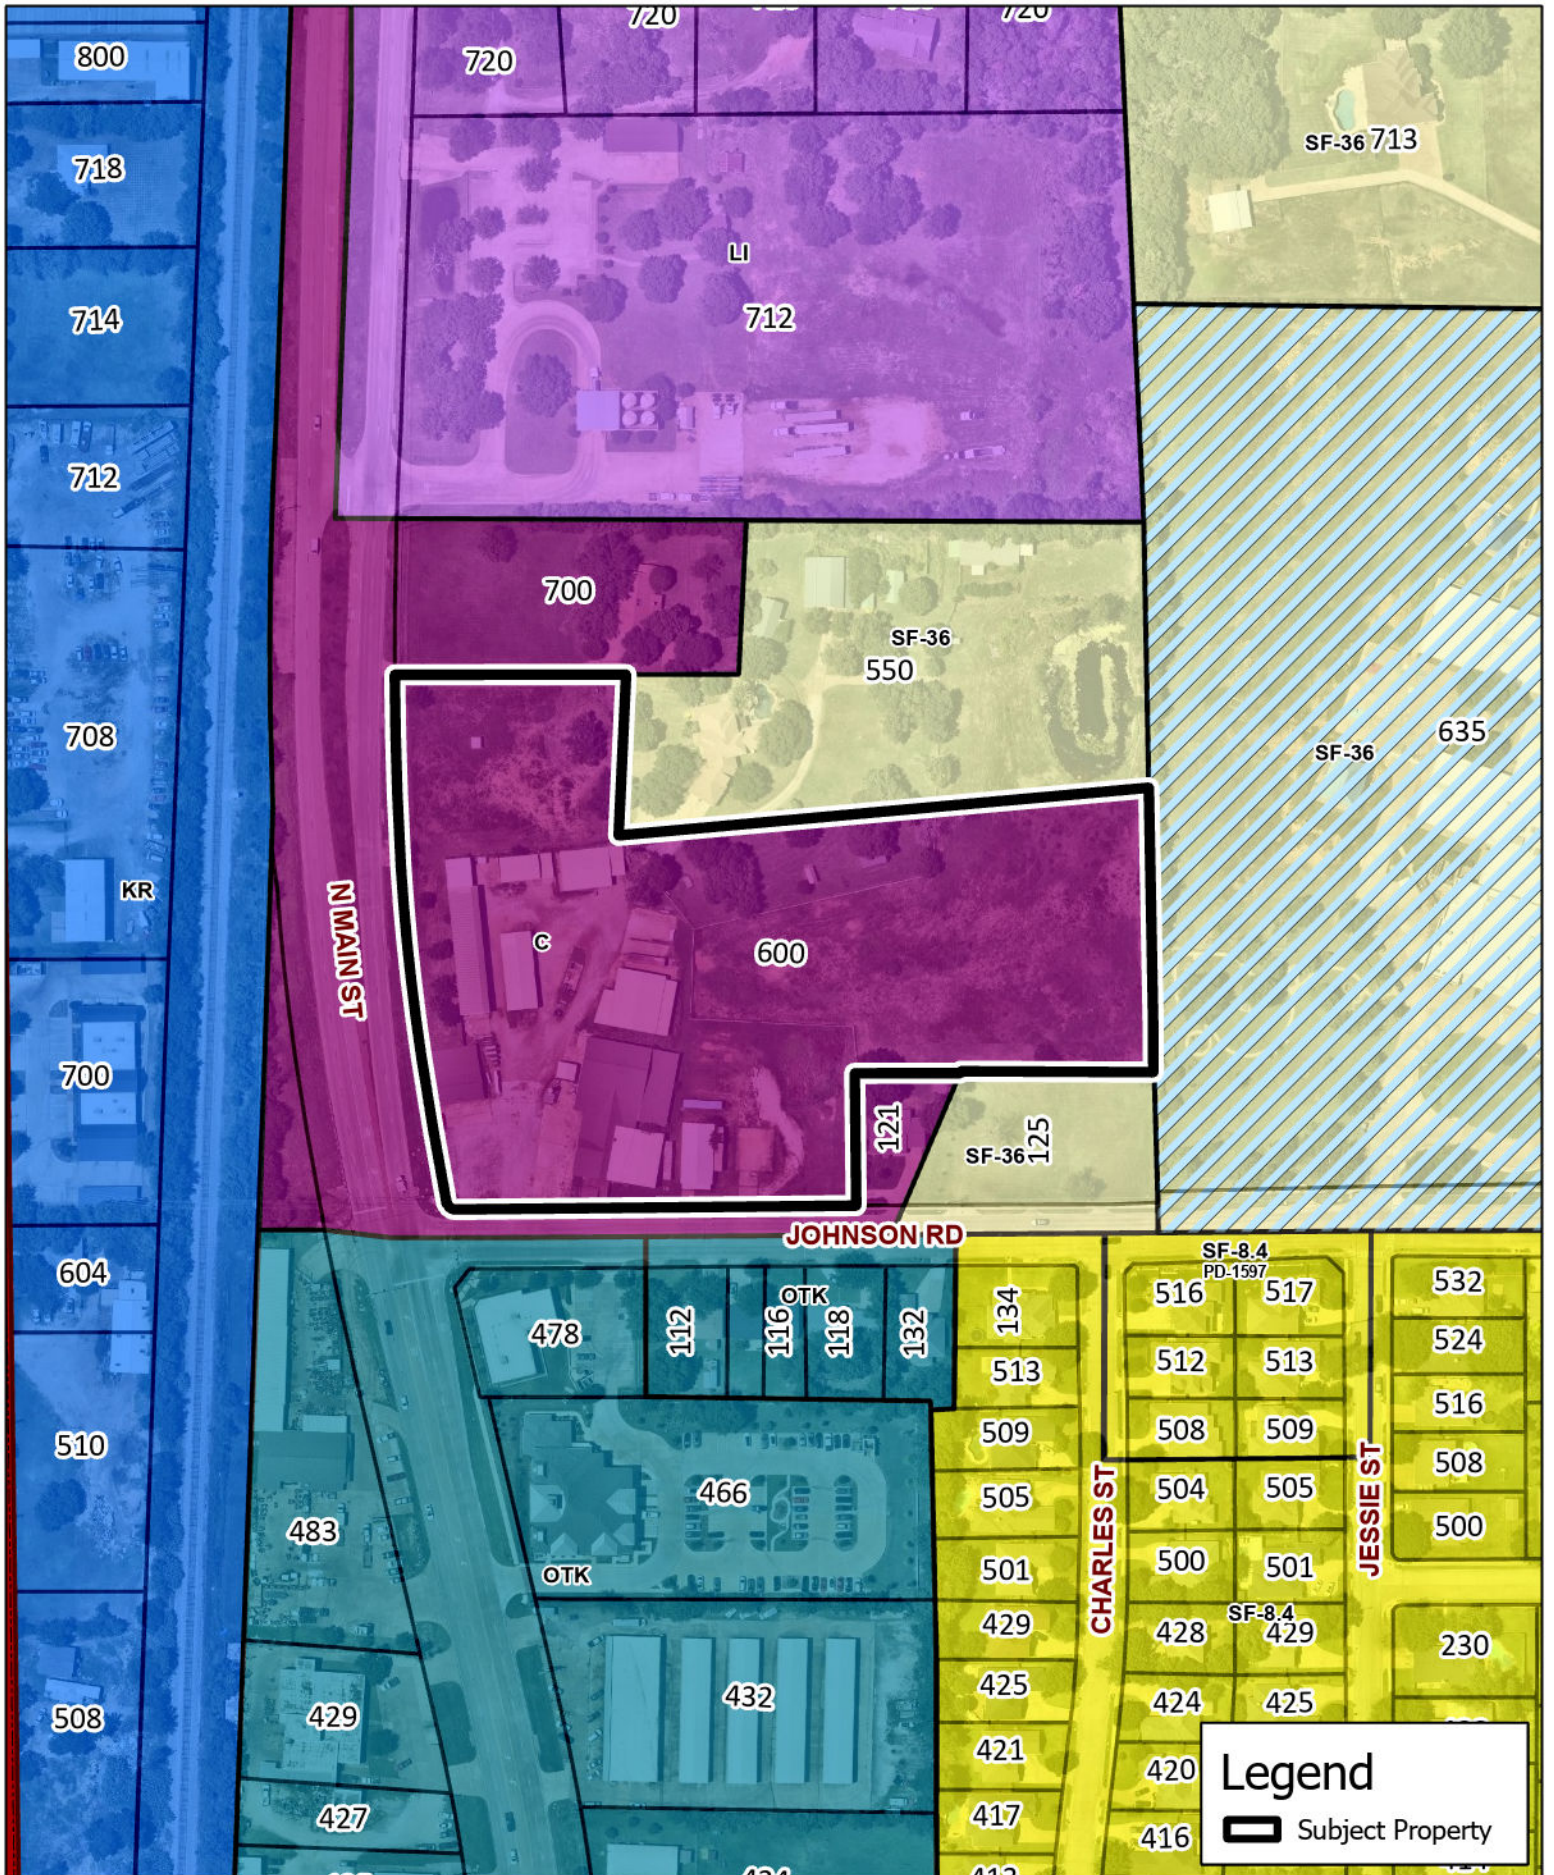

SUP-2407-0002
600 N Main St

Updated: 7/8/2024

DISCLAIMER
 This data has been compiled for the City of Keller.
 Various official and unofficial sources were used to gather this information.
 Every effort was made to ensure the accuracy of this data.
 However, no guarantee is given or implied to the accuracy of said data.

SUP-2407-0002
600 N Main St

Legend

- Subject Property
- 200
- 300

DISCLAIMER
 This data has been compiled for the City of Keller.
 Various official and unofficial sources were used to gather this information.
 Every effort was made to ensure the accuracy of this data.
 However, no guarantee is given or implied to the accuracy of said data.

SUP-2407-0002
600 N Main St