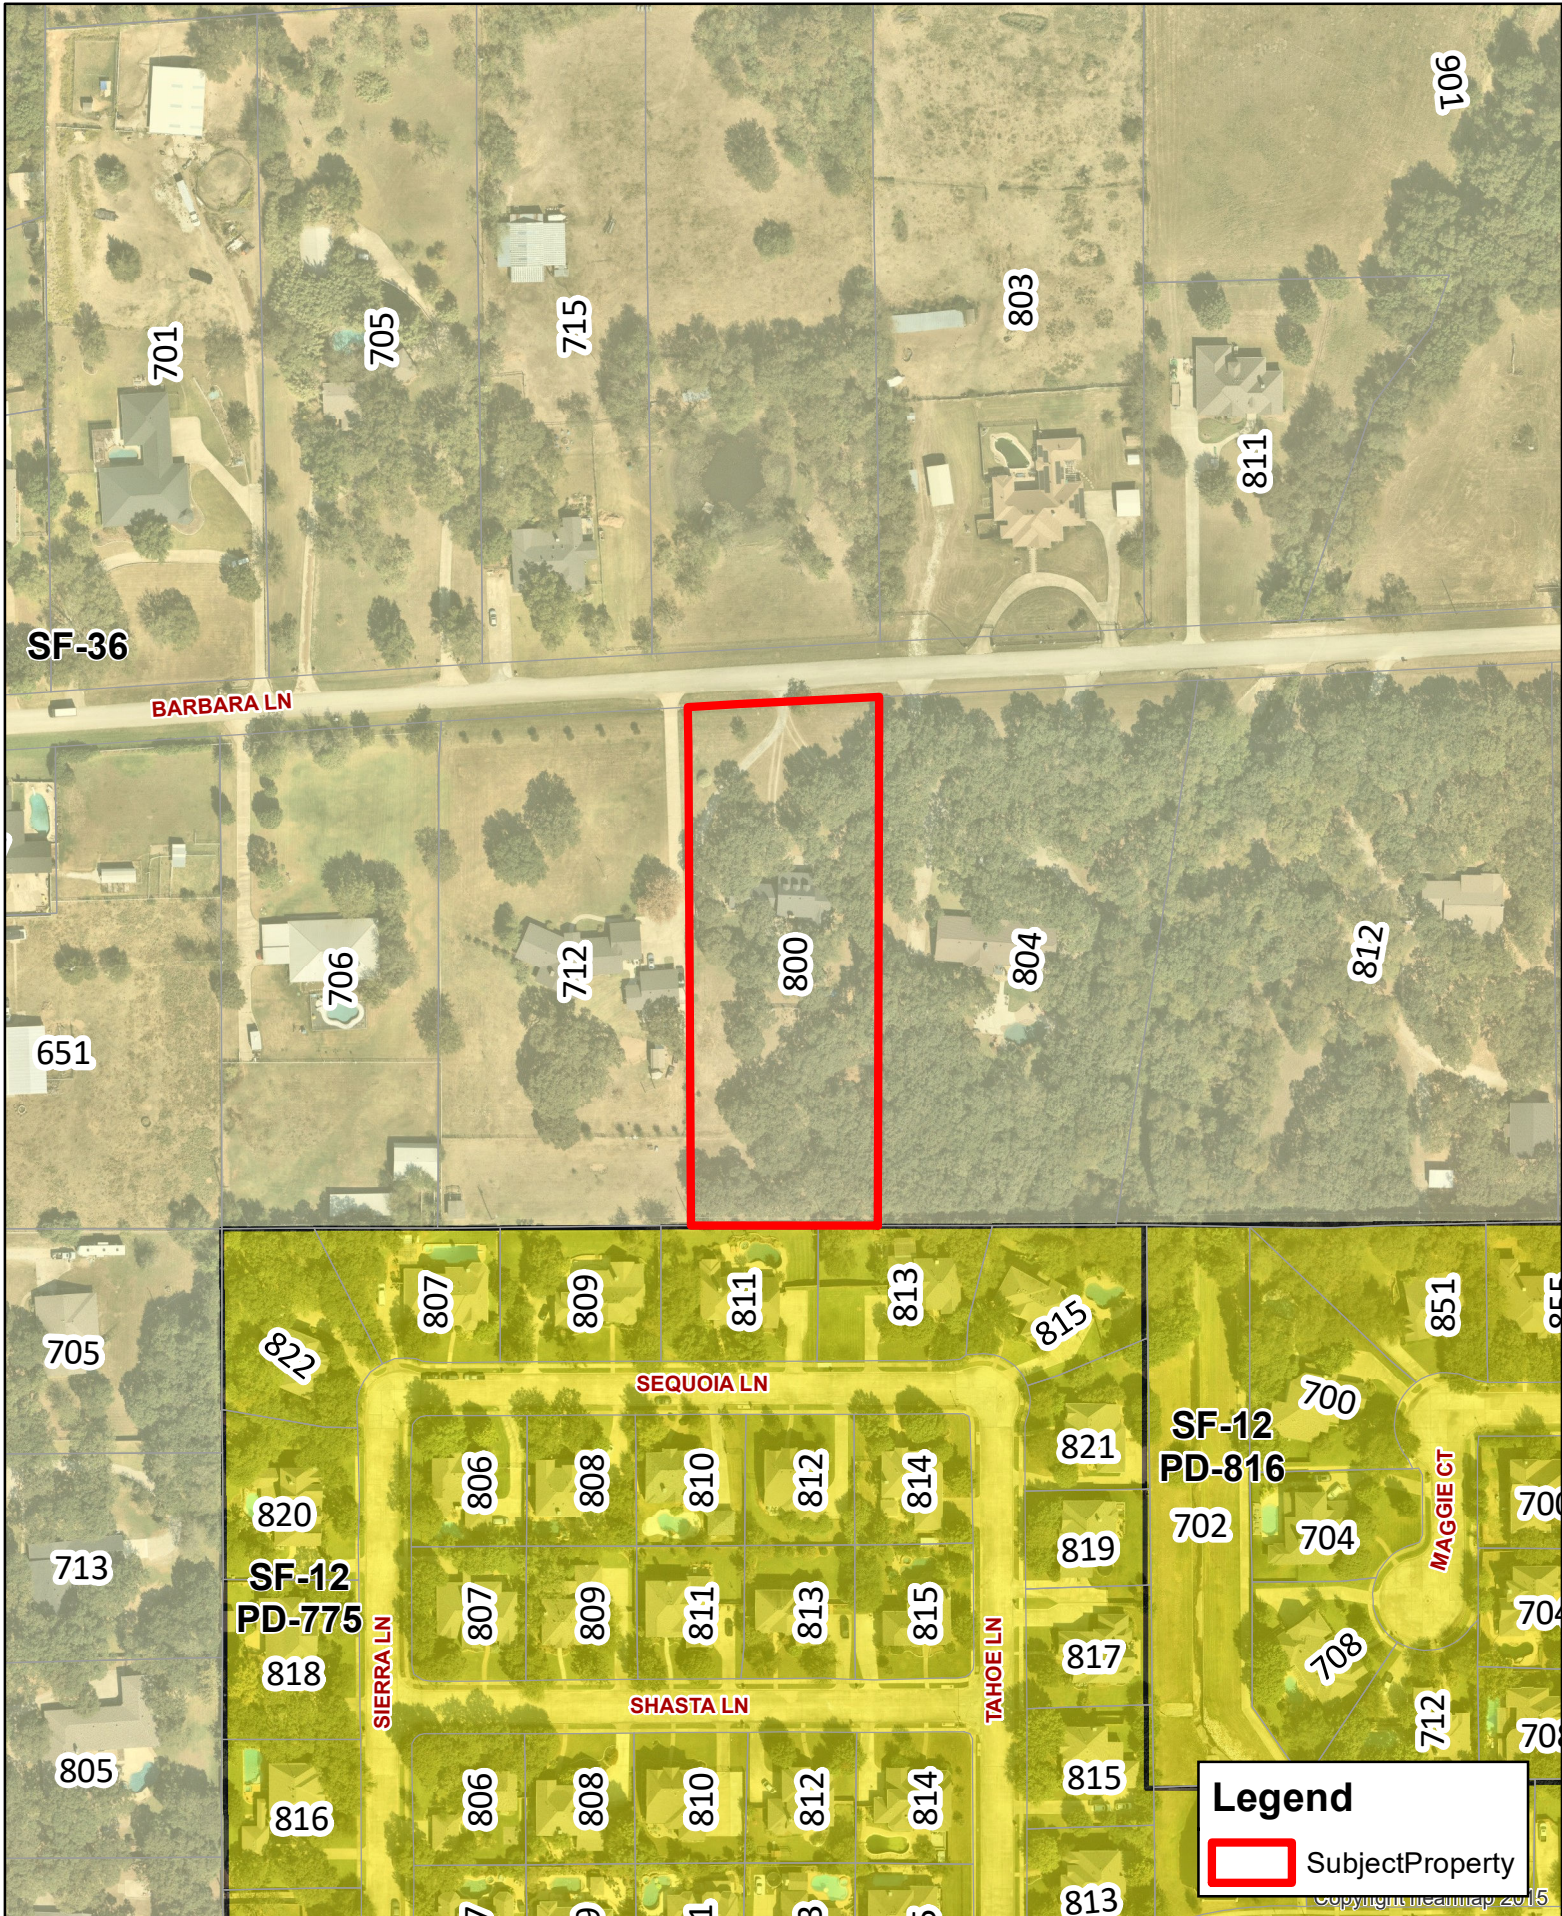

Legend

SubjectProperty

Updated: 12/2/2021

800 Barbara Ln

DISCLAIMER
 This data has been compiled for the City of Keller.
 Various official and unofficial sources were used to gather this information.
 Every effort was made to ensure the accuracy of this data.
 However, no guarantee is given or implied to the accuracy of said data.

SF-36

BARBARA LN

SEQUOIA LN

SF-12 PD-816

SF-12 PD-775

Legend

 SubjectProperty

800 Barbara Ln