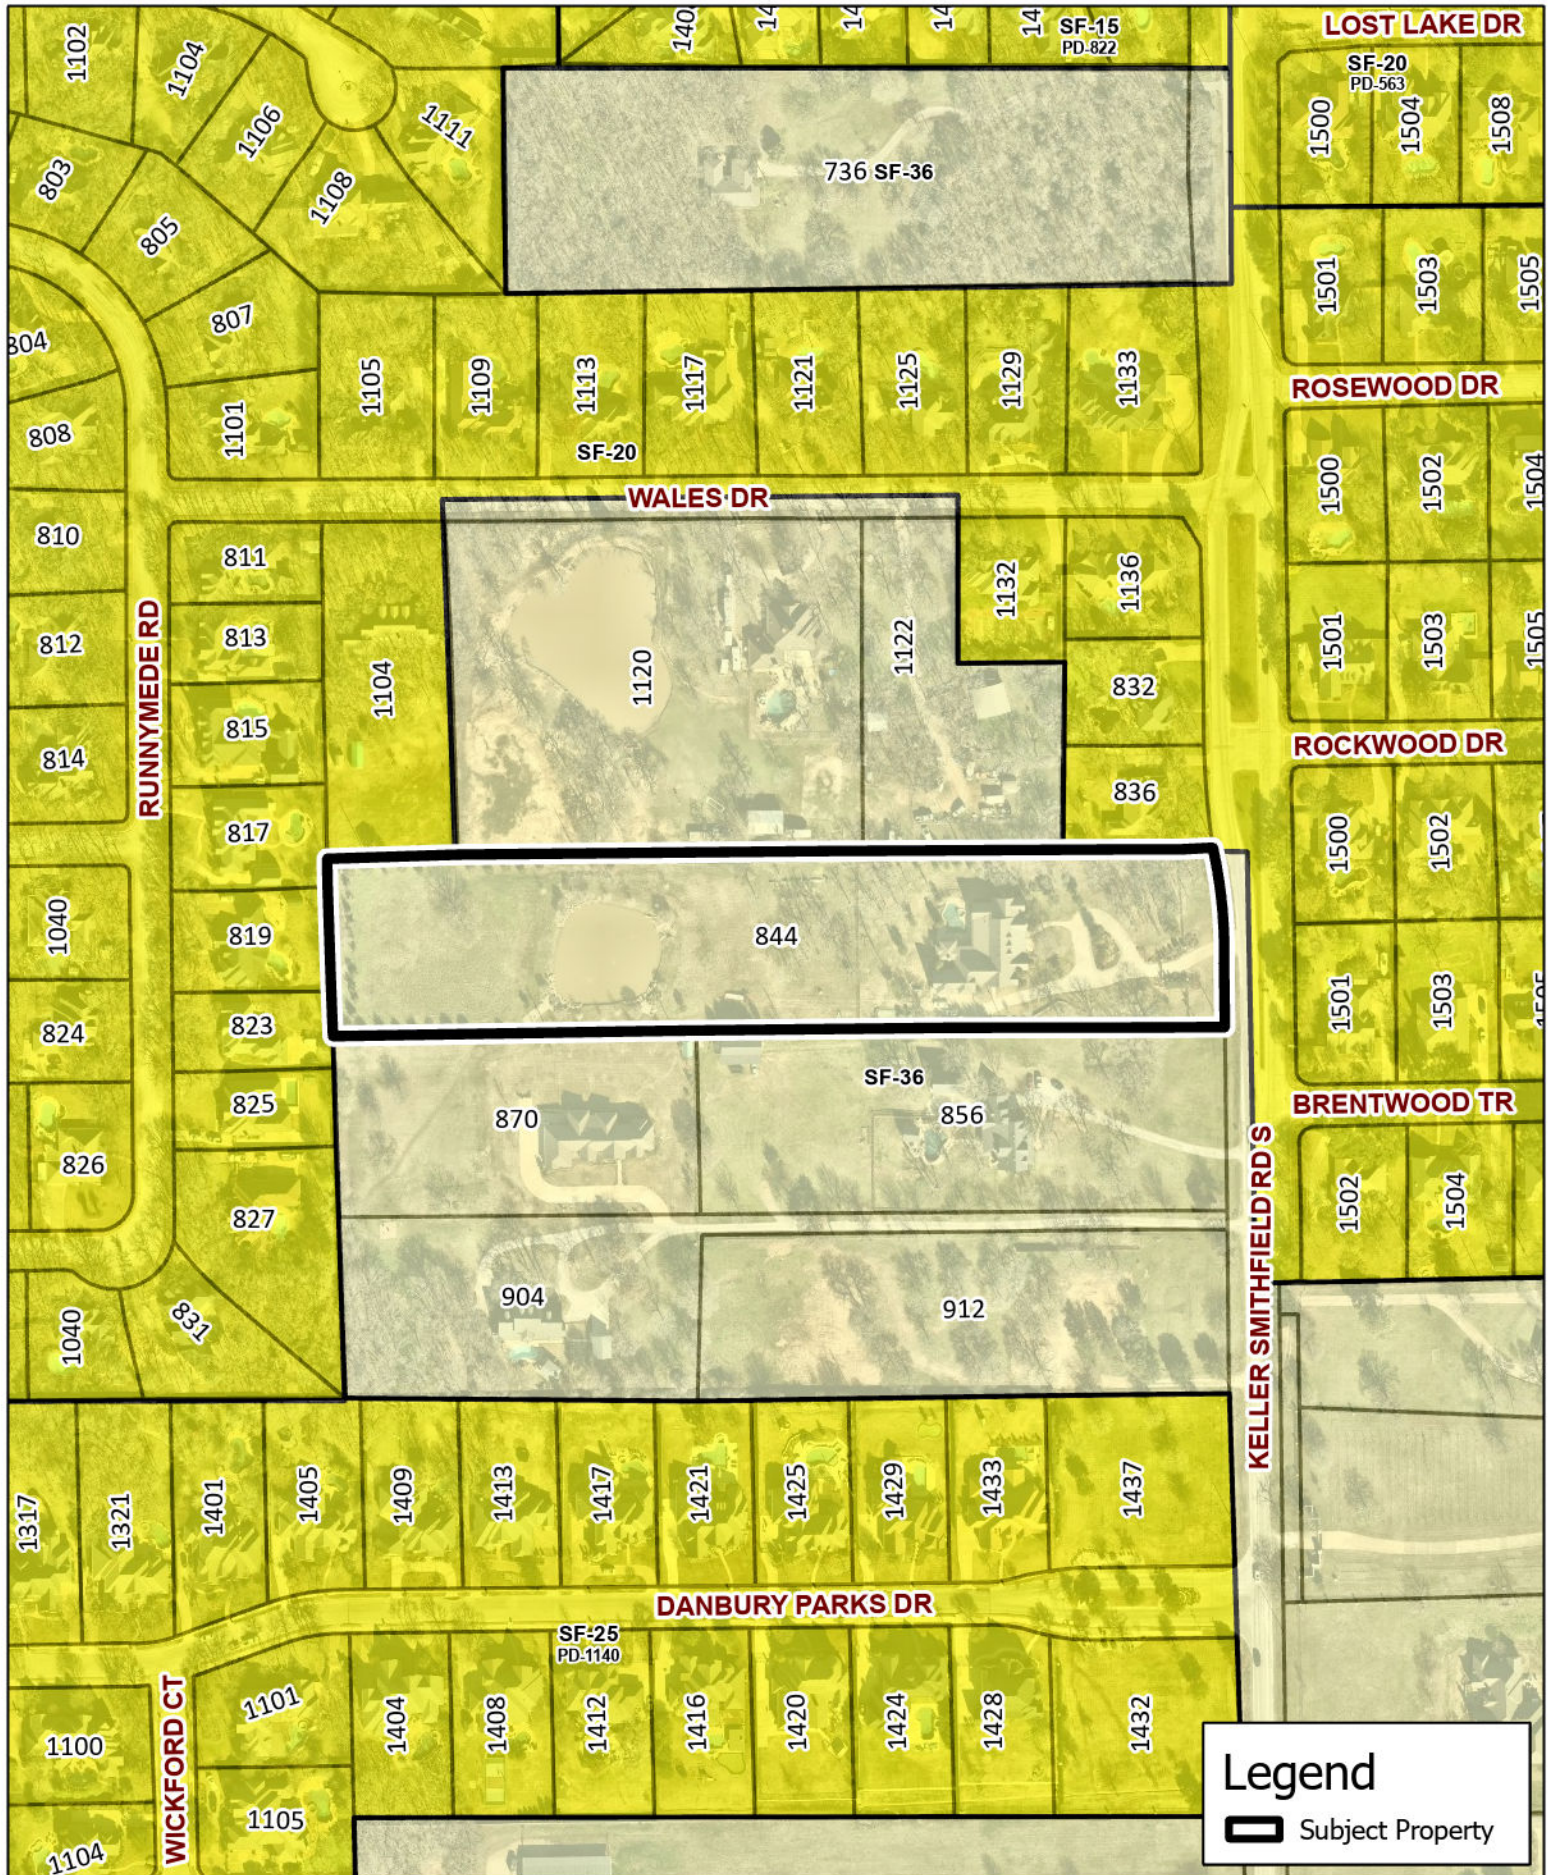

Legend
 Subject Property

DISCLAIMER
 This data has been compiled for the City of Keller. Various official and unofficial sources were used to gather this information. Every effort was made to ensure the accuracy of this data. However, no guarantee is given or implied to the accuracy of said data.

844 Keller Smithfield Rd S

DISCLAIMER
 This data has been compiled for the City of Keller.
 Various official and unofficial sources were used to gather this information.
 Every effort was made to ensure the accuracy of this data.
 However, no guarantee is given or implied to the accuracy of said data.

844 Keller Smithfield Rd S

Legend

 Subject Property

DISCLAIMER
 This data has been compiled for the City of Keller. Various official and unofficial sources were used to gather this information. Every effort was made to ensure the accuracy of this data. However, no guarantee is given or implied to the accuracy of said data.