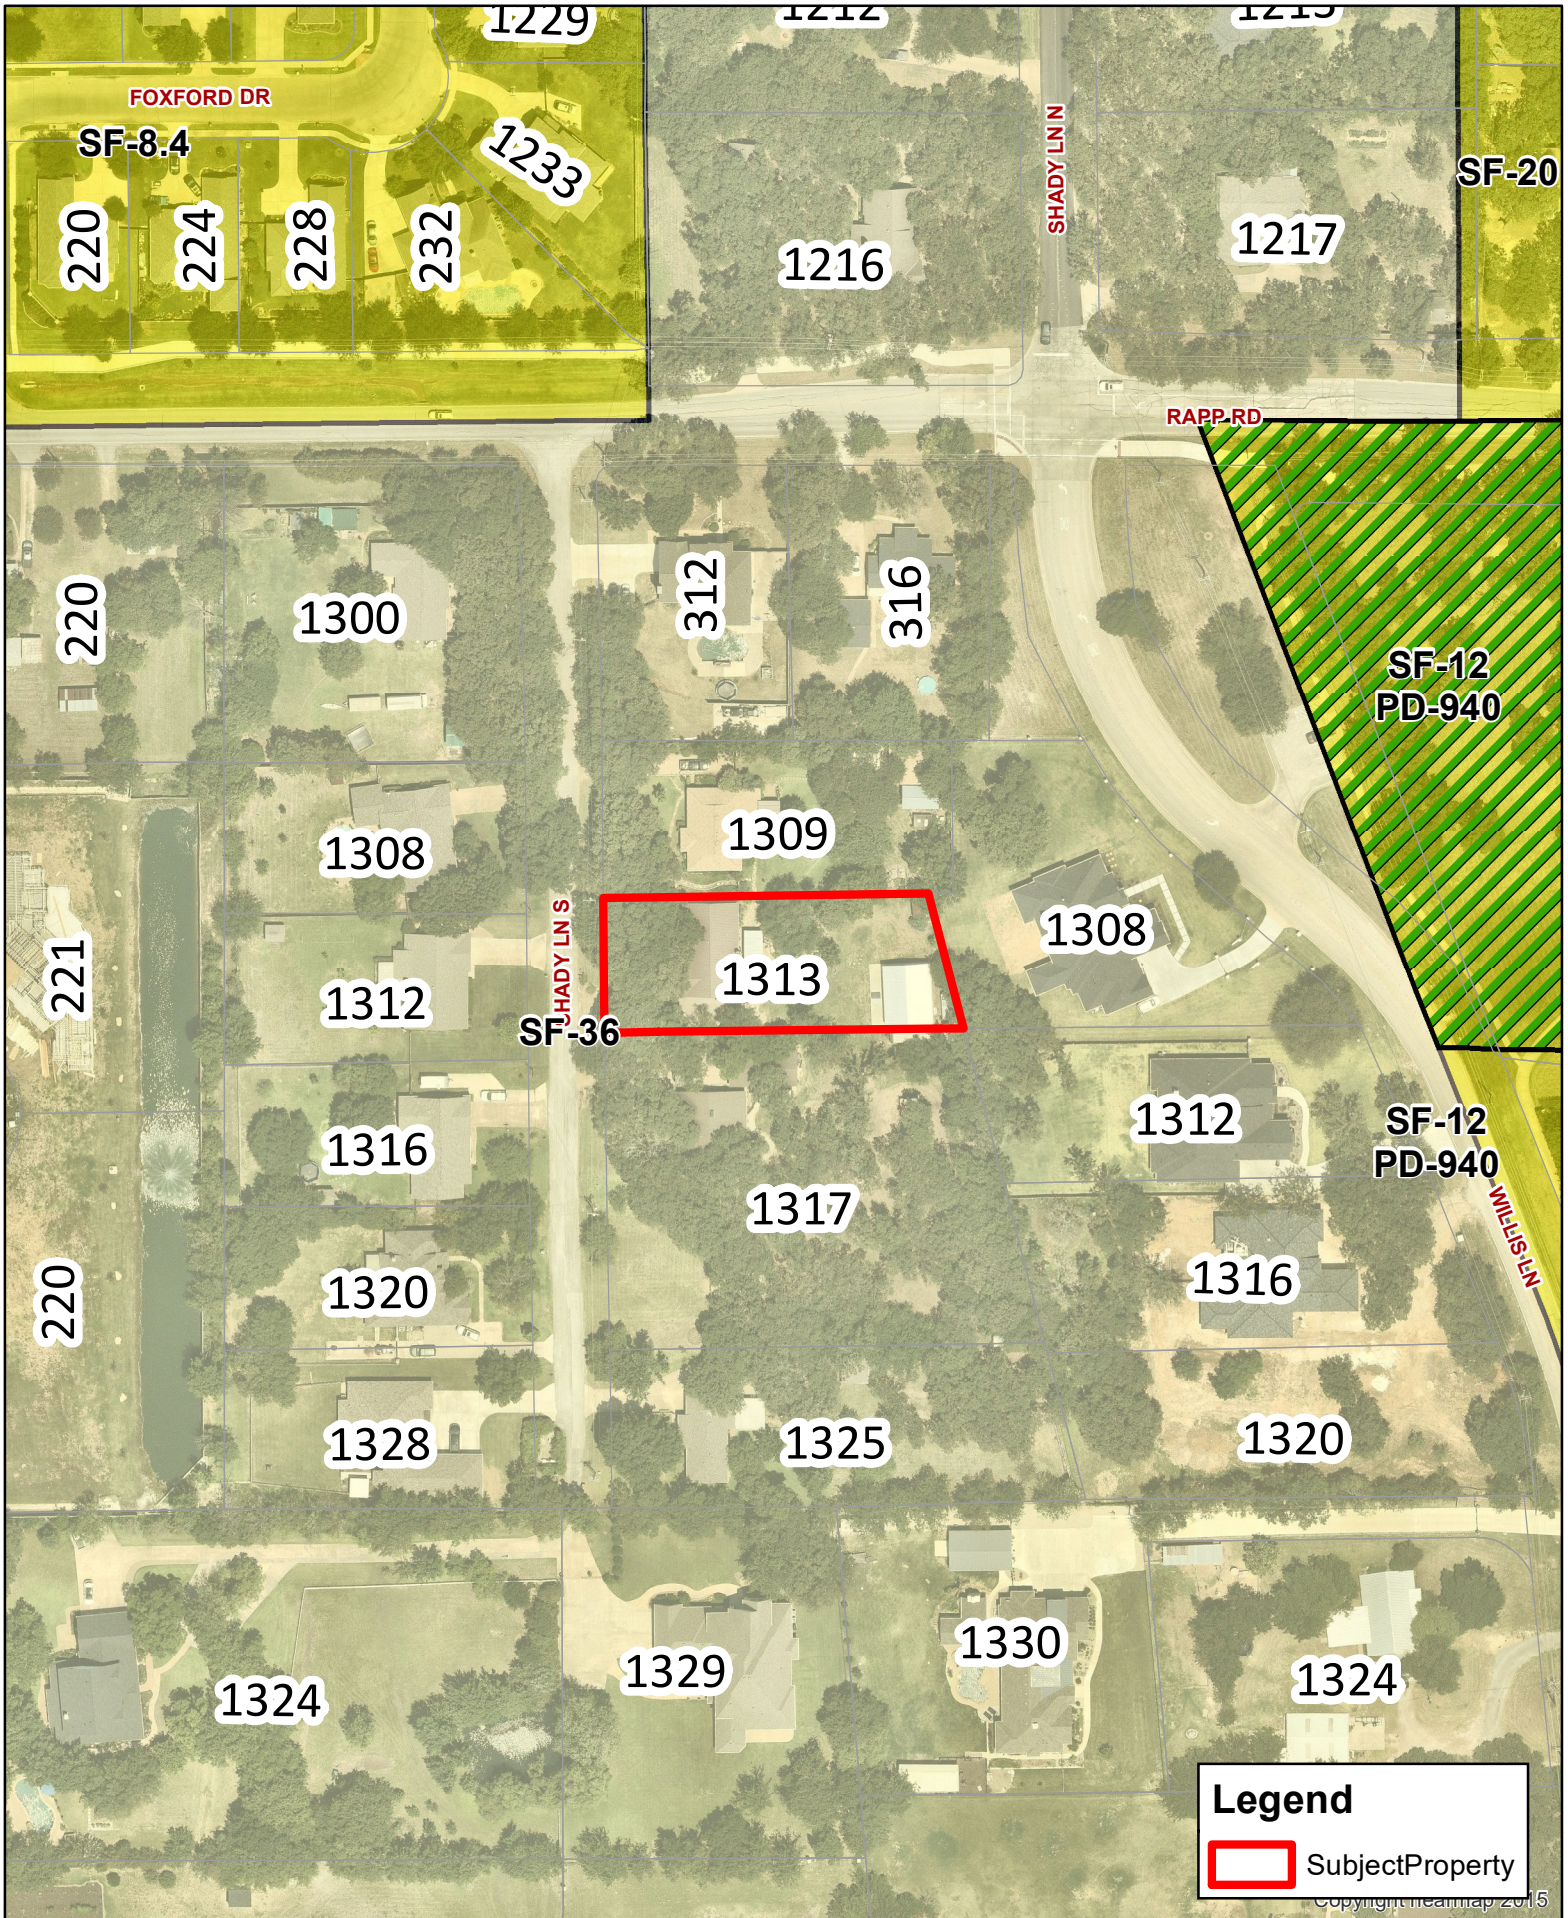

Copyright 2015

Updated: 7/20/2022

22-ZBA-0003
1313 Shady Ln S

DISCLAIMER
 This data has been compiled for the City of Keller.
 Various official and unofficial sources were used to gather this information.
 Every effort was made to ensure the accuracy of this data.
 However, no guarantee is given or implied to the accuracy of said data.

22-ZBA-0003
1313 Shady Ln S

Updated: 7/20/2022

DISCLAIMER
 This data has been compiled for the City of Keller.
 Various official and unofficial sources were used to gather this information.
 Every effort was made to ensure the accuracy of this data.
 However, no guarantee is given or implied to the accuracy of said data.