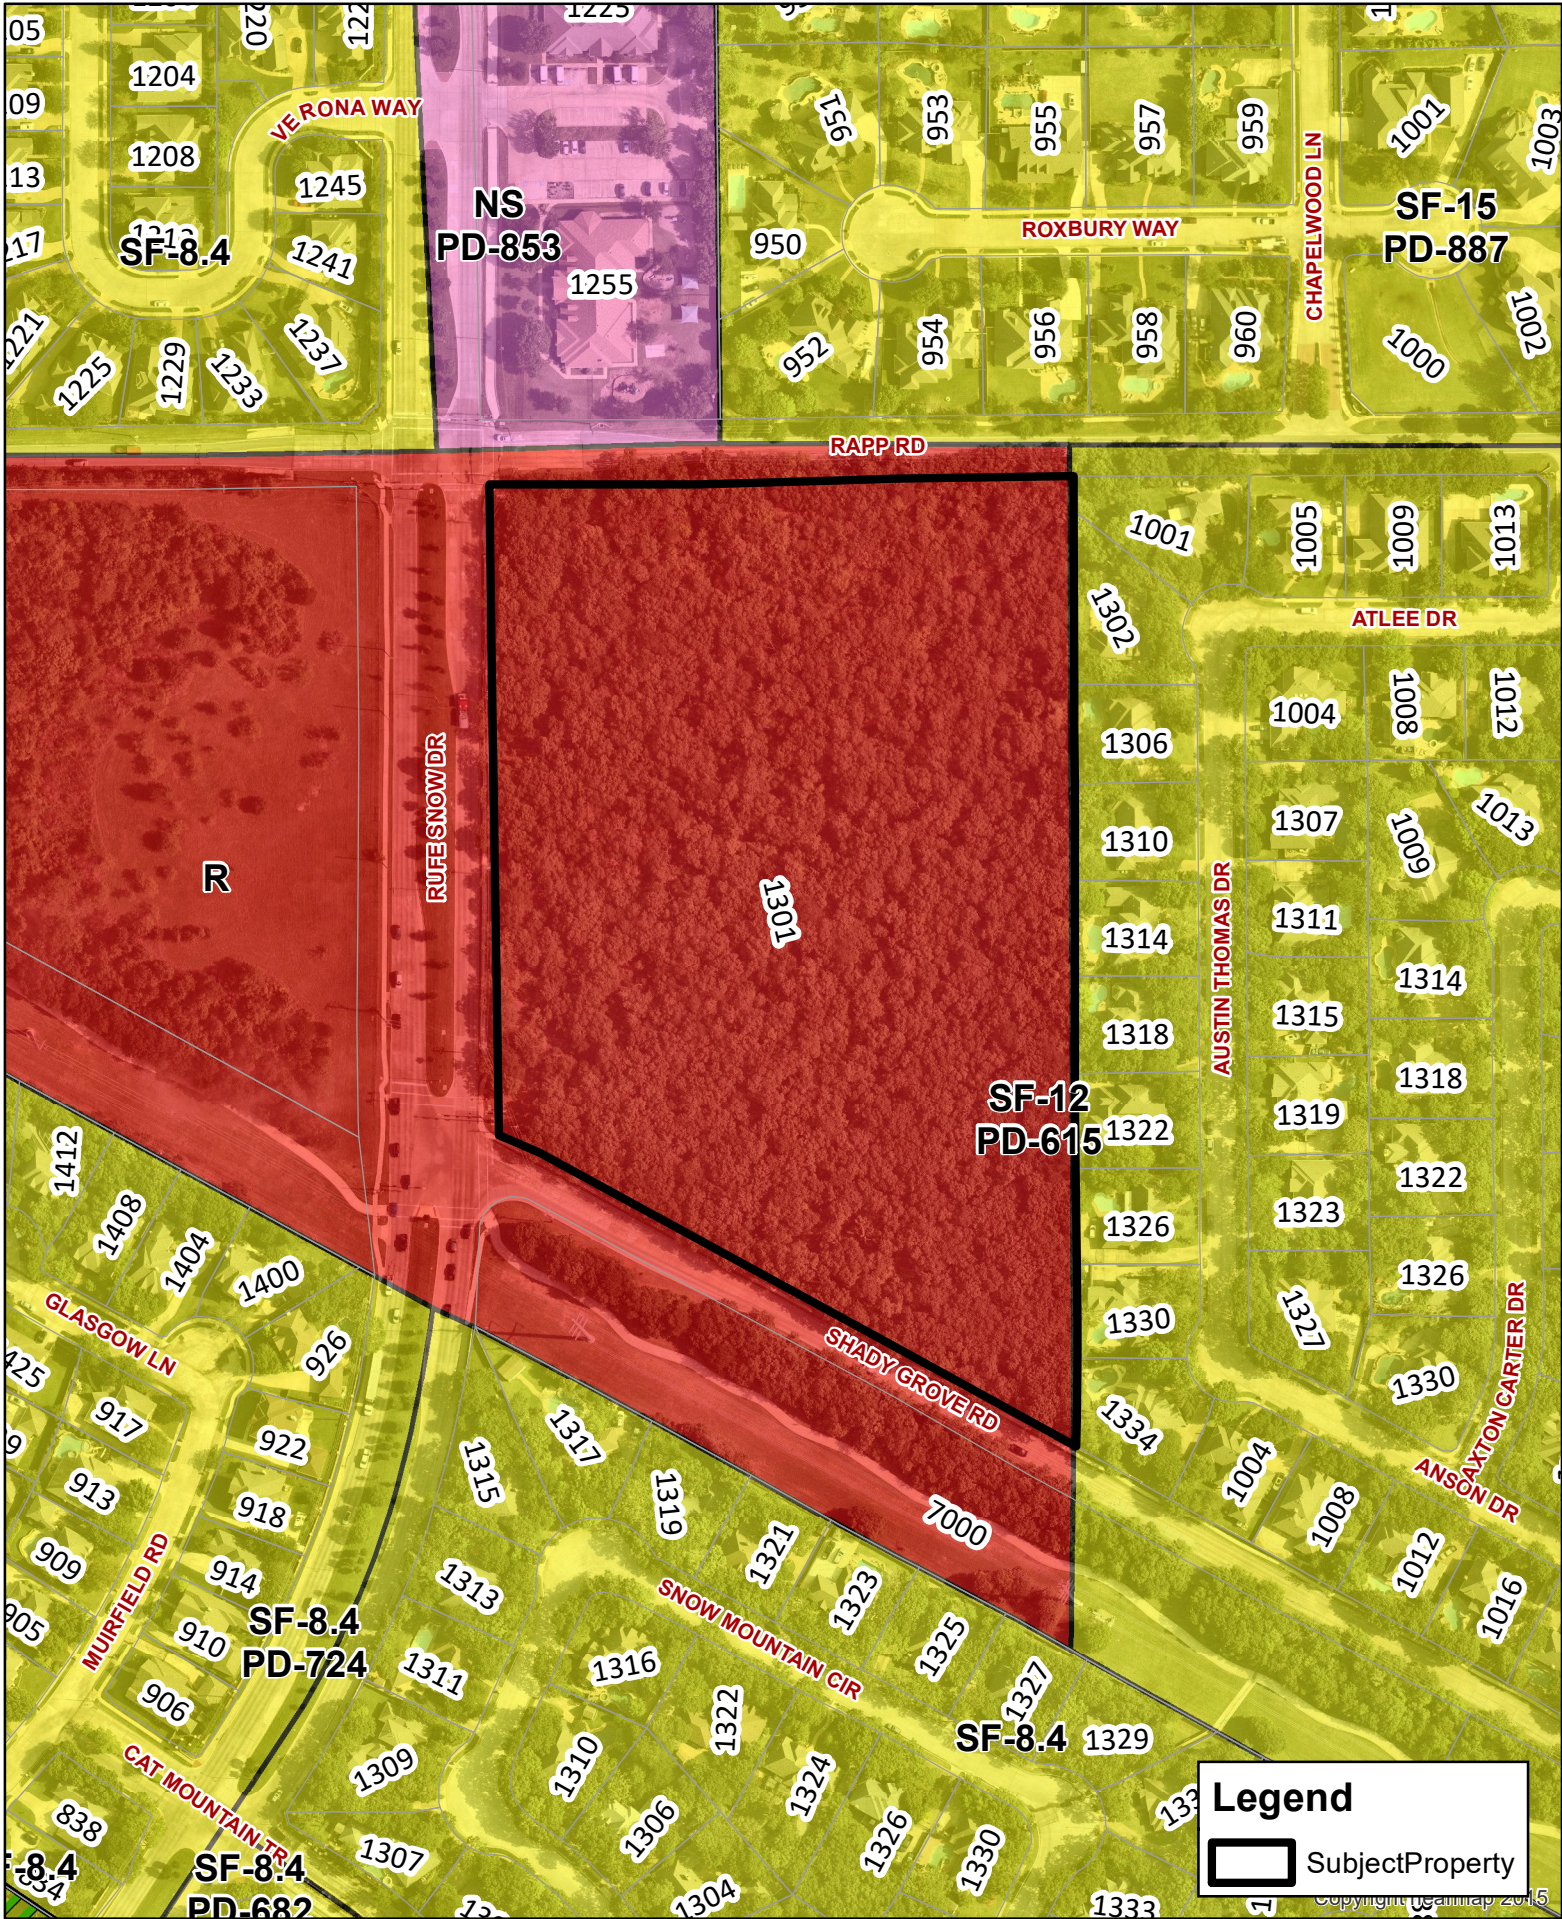

Legend

SubjectProperty

**Beverly Grove
1301 Rufe Snow Dr**

Updated: 7/29/2021

DISCLAIMER
 This data has been compiled for the City of Keller. Various official and unofficial sources were used to gather this information. Every effort was made to ensure the accuracy of this data. However, no guarantee is given or implied to the accuracy of said data.

Legend

Subject Property

Updated: 7/29/2021

**Beverly Grove
1301 Rufe Snow Dr**

DISCLAIMER
This data has been compiled for the City of Keller. Various official and unofficial sources were used to gather this information. Every effort was made to ensure the accuracy of this data. However, no guarantee is given or implied to the accuracy of said data.