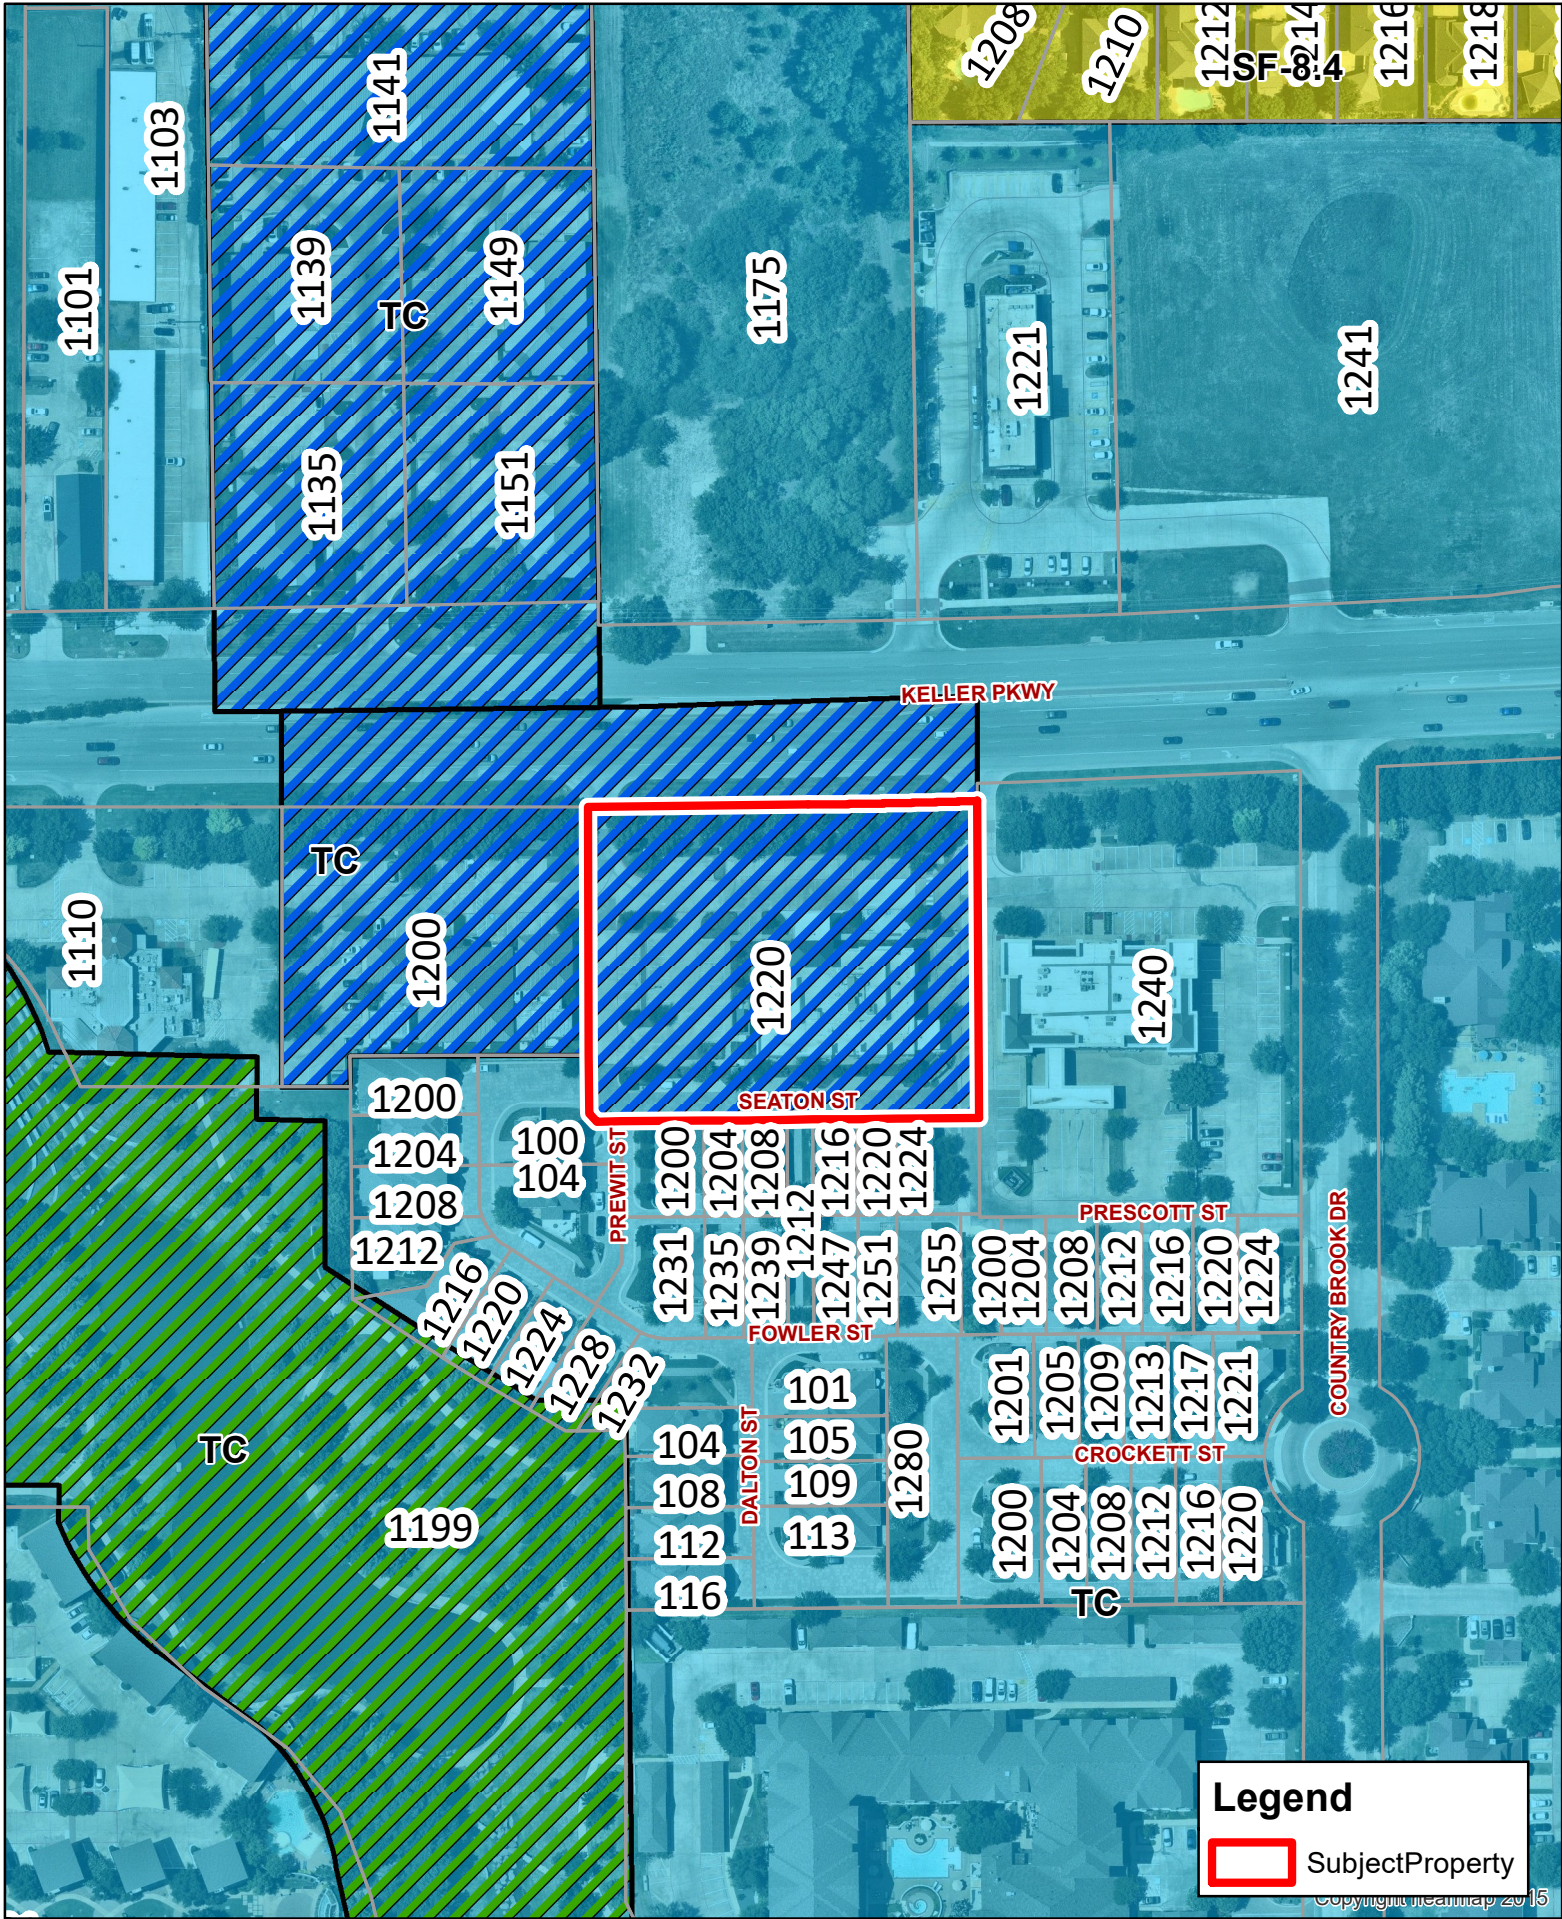

**SUP-23-0030**  
**1220 Keller Pkwy**

**Legend**

SubjectProperty

Copyright iRealmap 2015

Updated: 10/10/2023

**SUP-23-0030**  
**1220 Keller Pkwy**

**DISCLAIMER**  
 This data has been compiled for the City of Keller. Various official and unofficial sources were used to gather this information. Every effort was made to ensure the accuracy of this data. However, no guarantee is given or implied to the accuracy of said data.