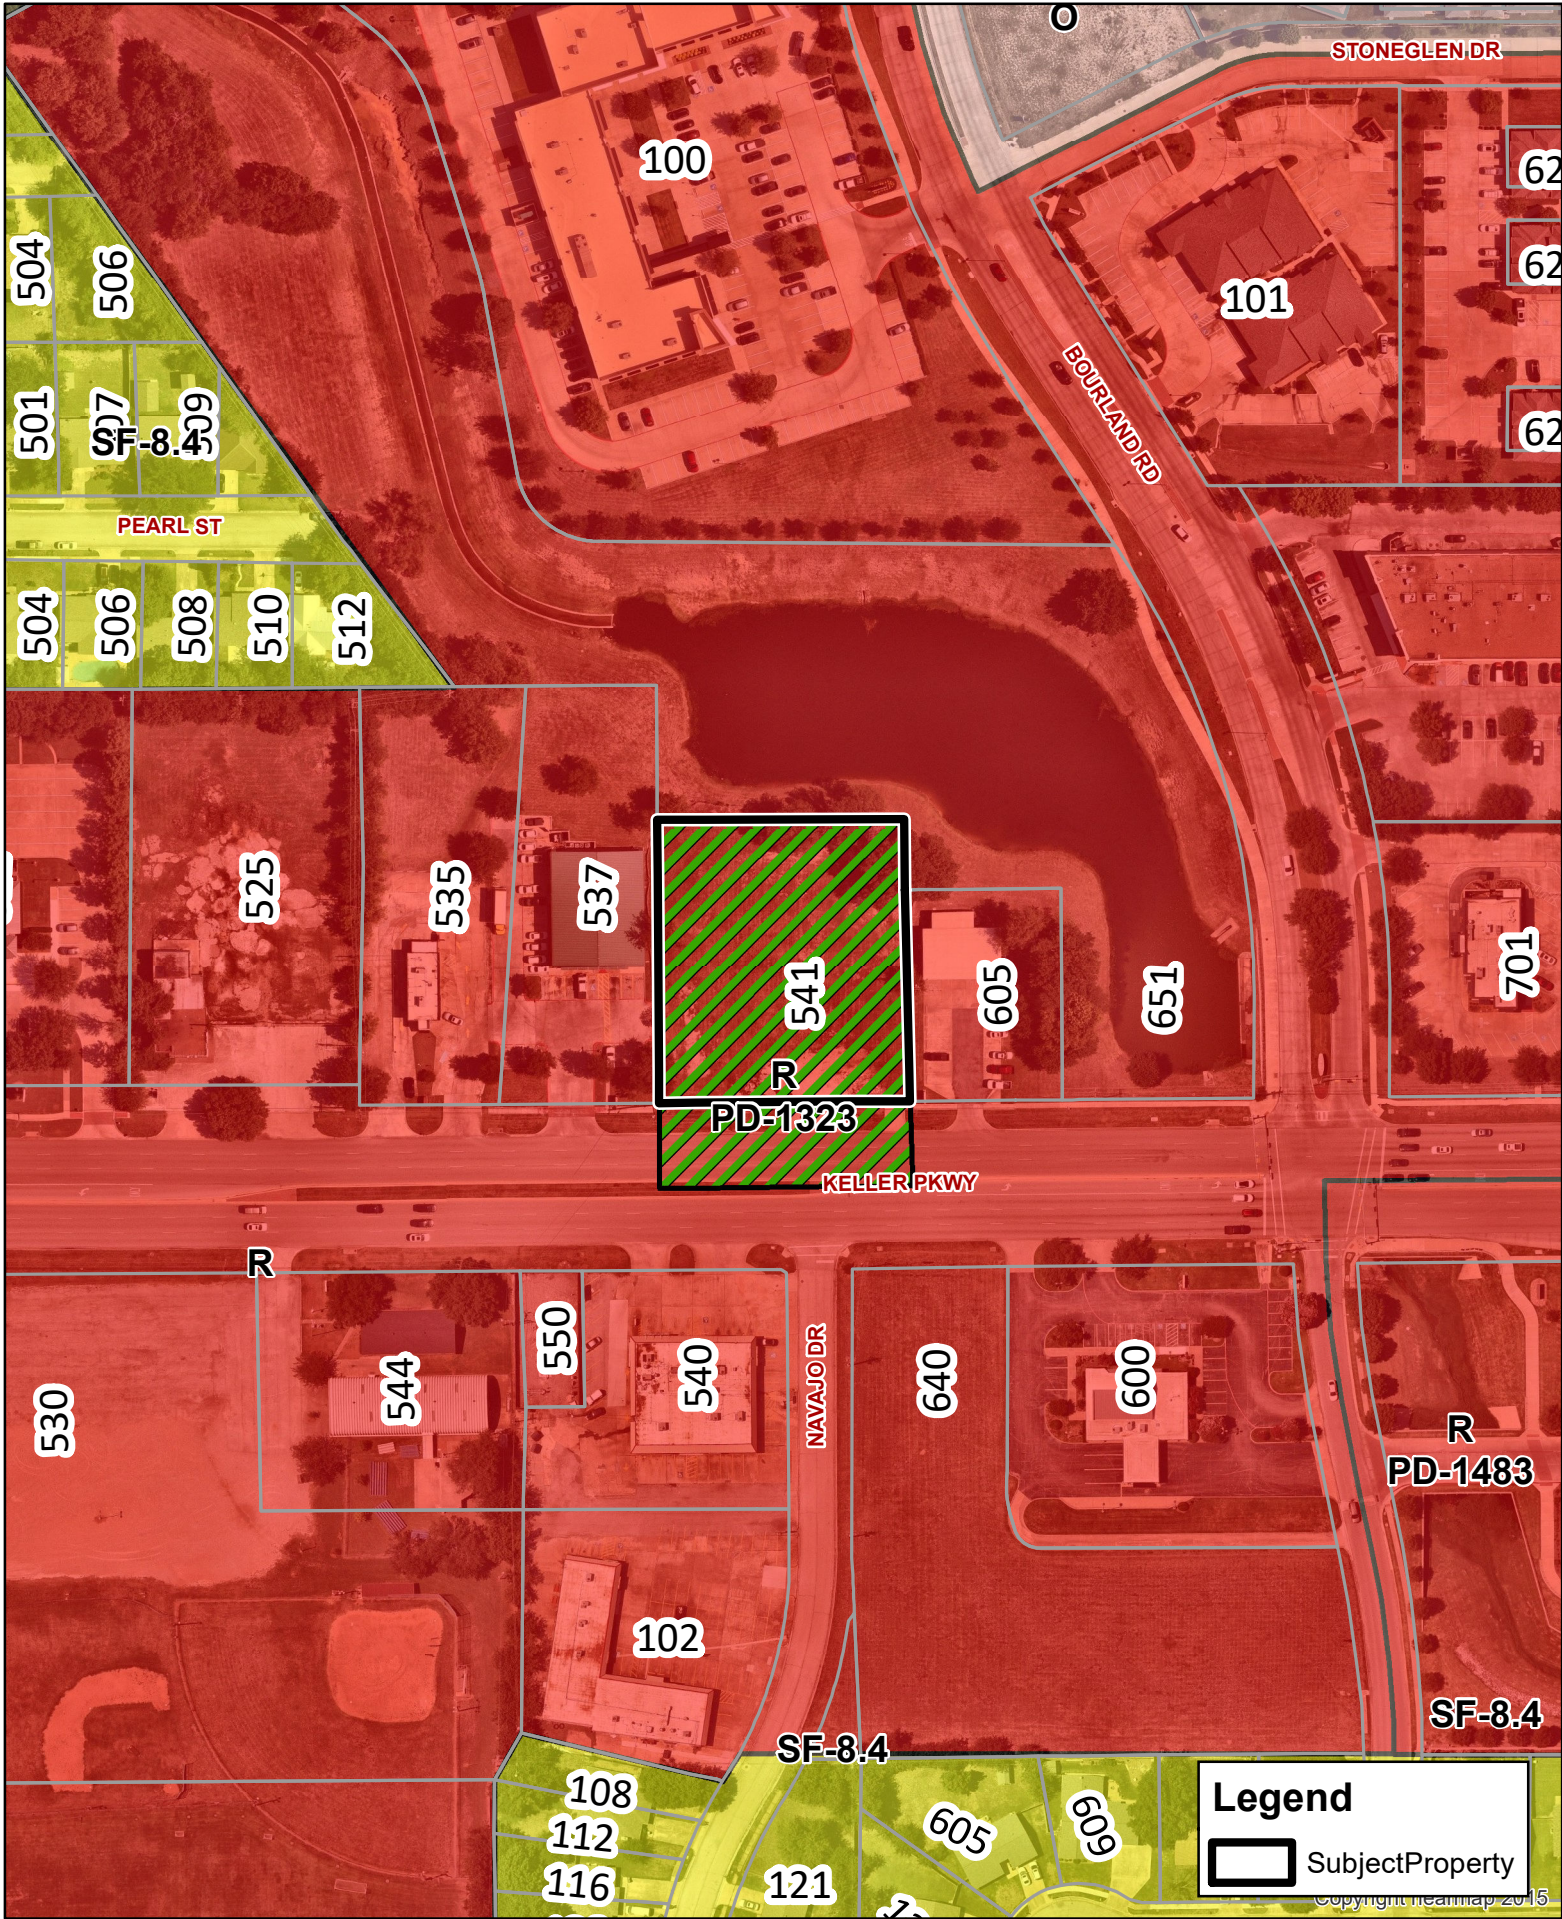

Legend

 SubjectProperty

Updated: 7/10/2023

SUP-23-0021
Te'Jun SUP
541 Keller Pkwy

DISCLAIMER
 This data has been compiled for the City of Keller.
 Various official and unofficial sources were used to gather this information.
 Every effort was made to ensure the accuracy of this data.
 However, no guarantee is given or implied to the accuracy of said data.

SUP-23-0021
Te'Jun SUP
541 Keller Pkwy

Updated: 7/10/2023

DISCLAIMER
 This data has been compiled for the City of Keller.
 Various official and unofficial sources were used to gather this information.
 Every effort was made to ensure the accuracy of this data.
 However, no guarantee is given or implied to the accuracy of said data.