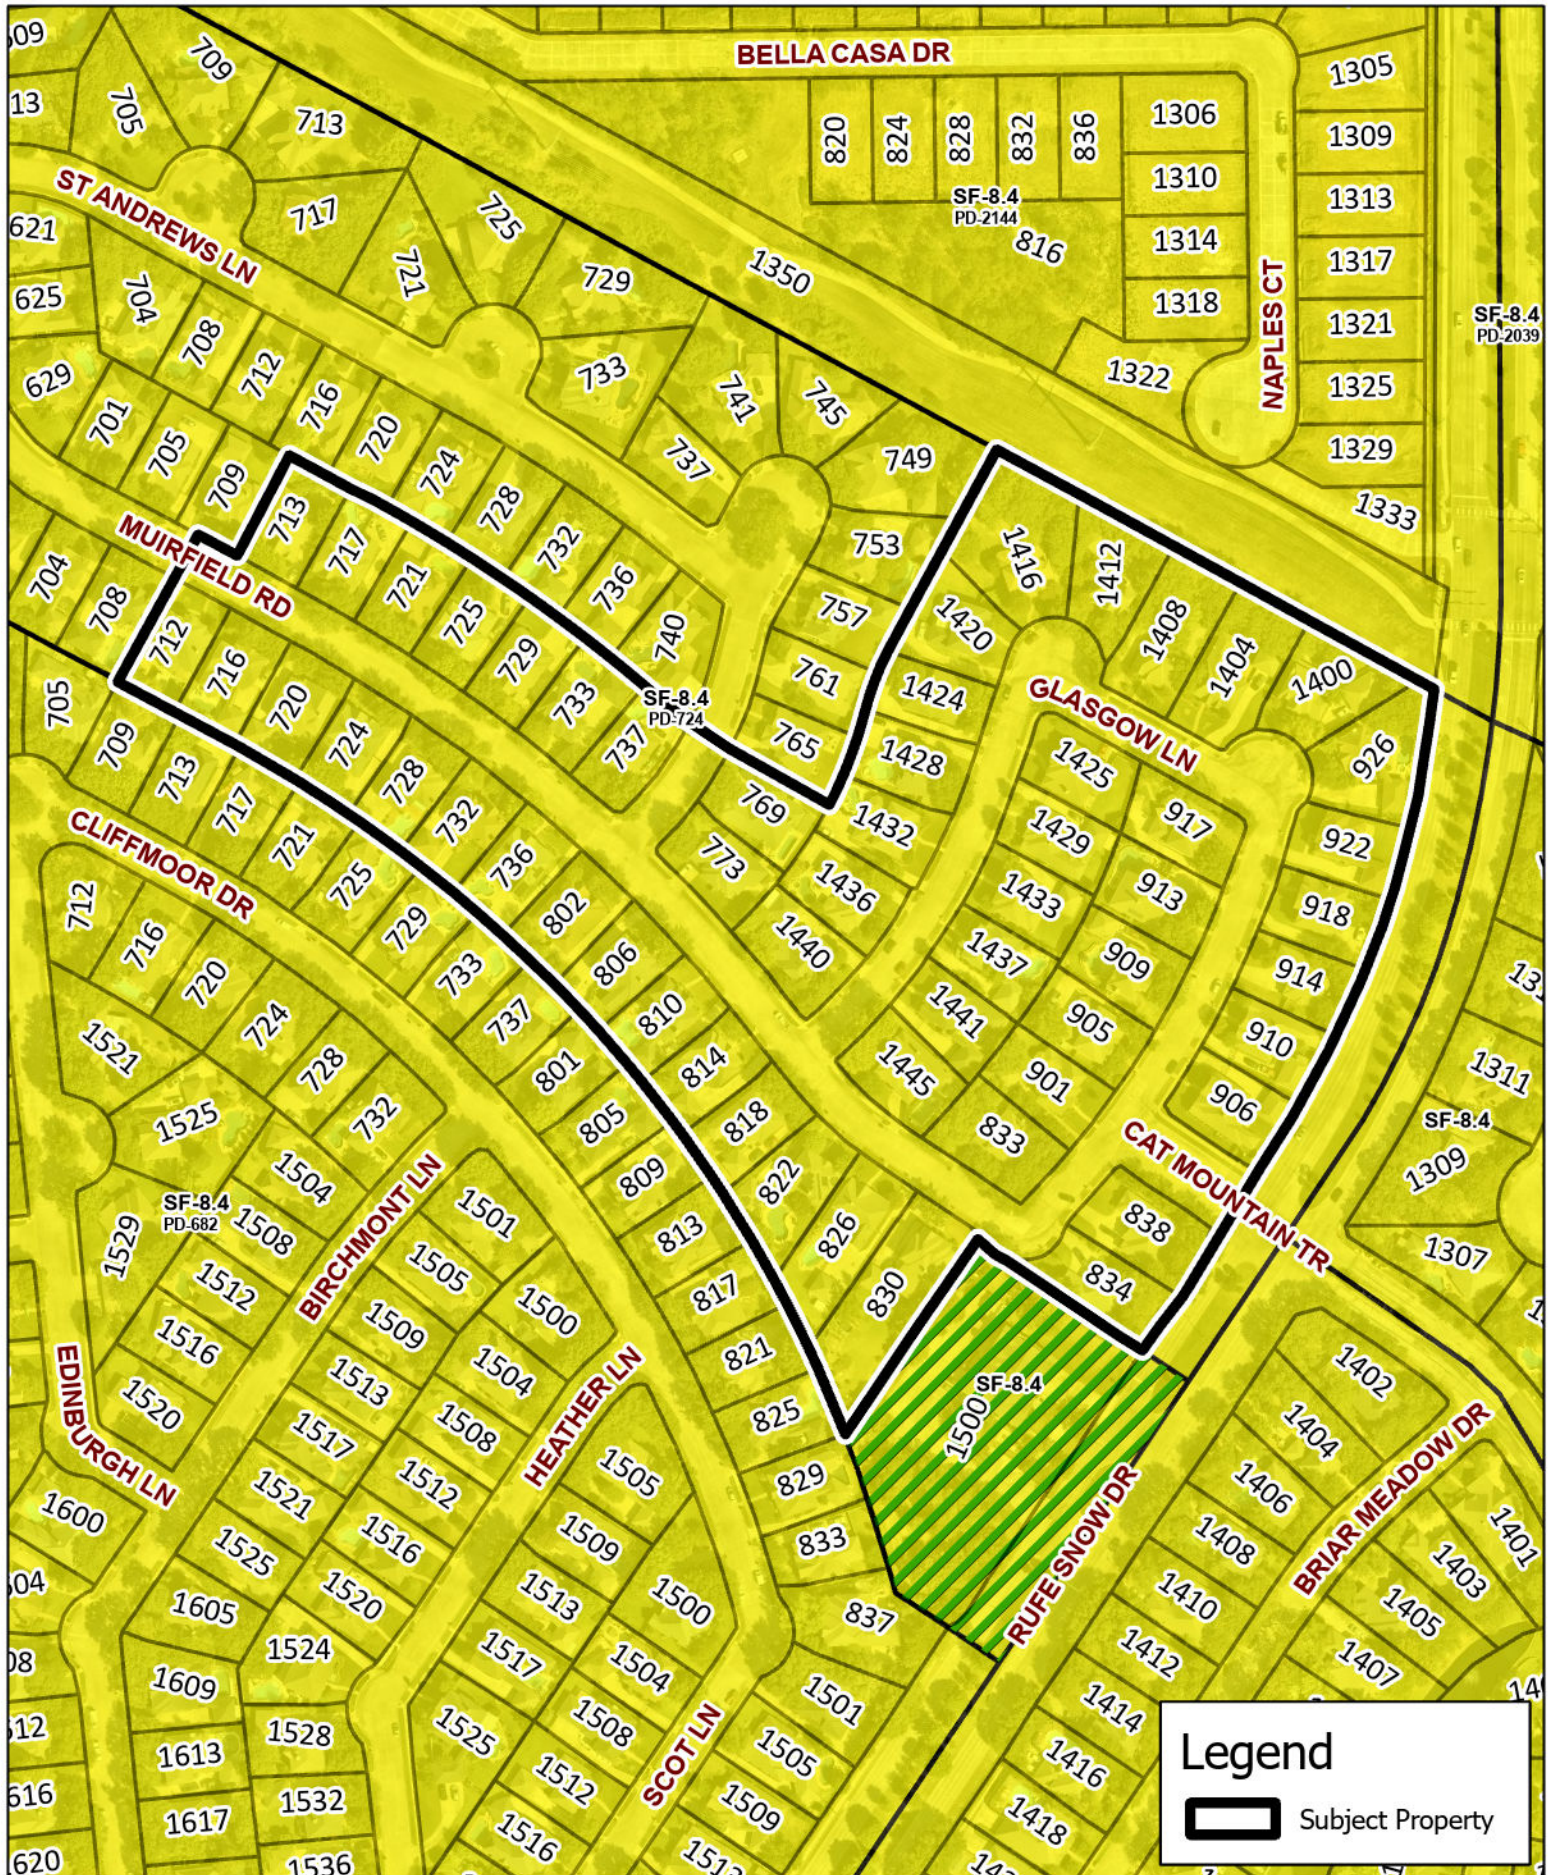

**Legend**

Subject Property

**DISCLAIMER**  
 This data has been compiled for the City of Keller.  
 Various official and unofficial sources were used to gather this information.  
 Every effort was made to ensure the accuracy of this data.  
 However, no guarantee is given or implied to the accuracy of said data.

**UDC-2412-0004**  
**Heatherwood Estates PH III**

DISCLAIMER  
 This data has been compiled for the City of Keller.  
 Various official and unofficial sources were used to gather this information.  
 Every effort was made to ensure the accuracy of this data.  
 However, no guarantee is given or implied to the accuracy of said data.

**UDC-2412-0004**  
**Heatherwood Estates PH III**