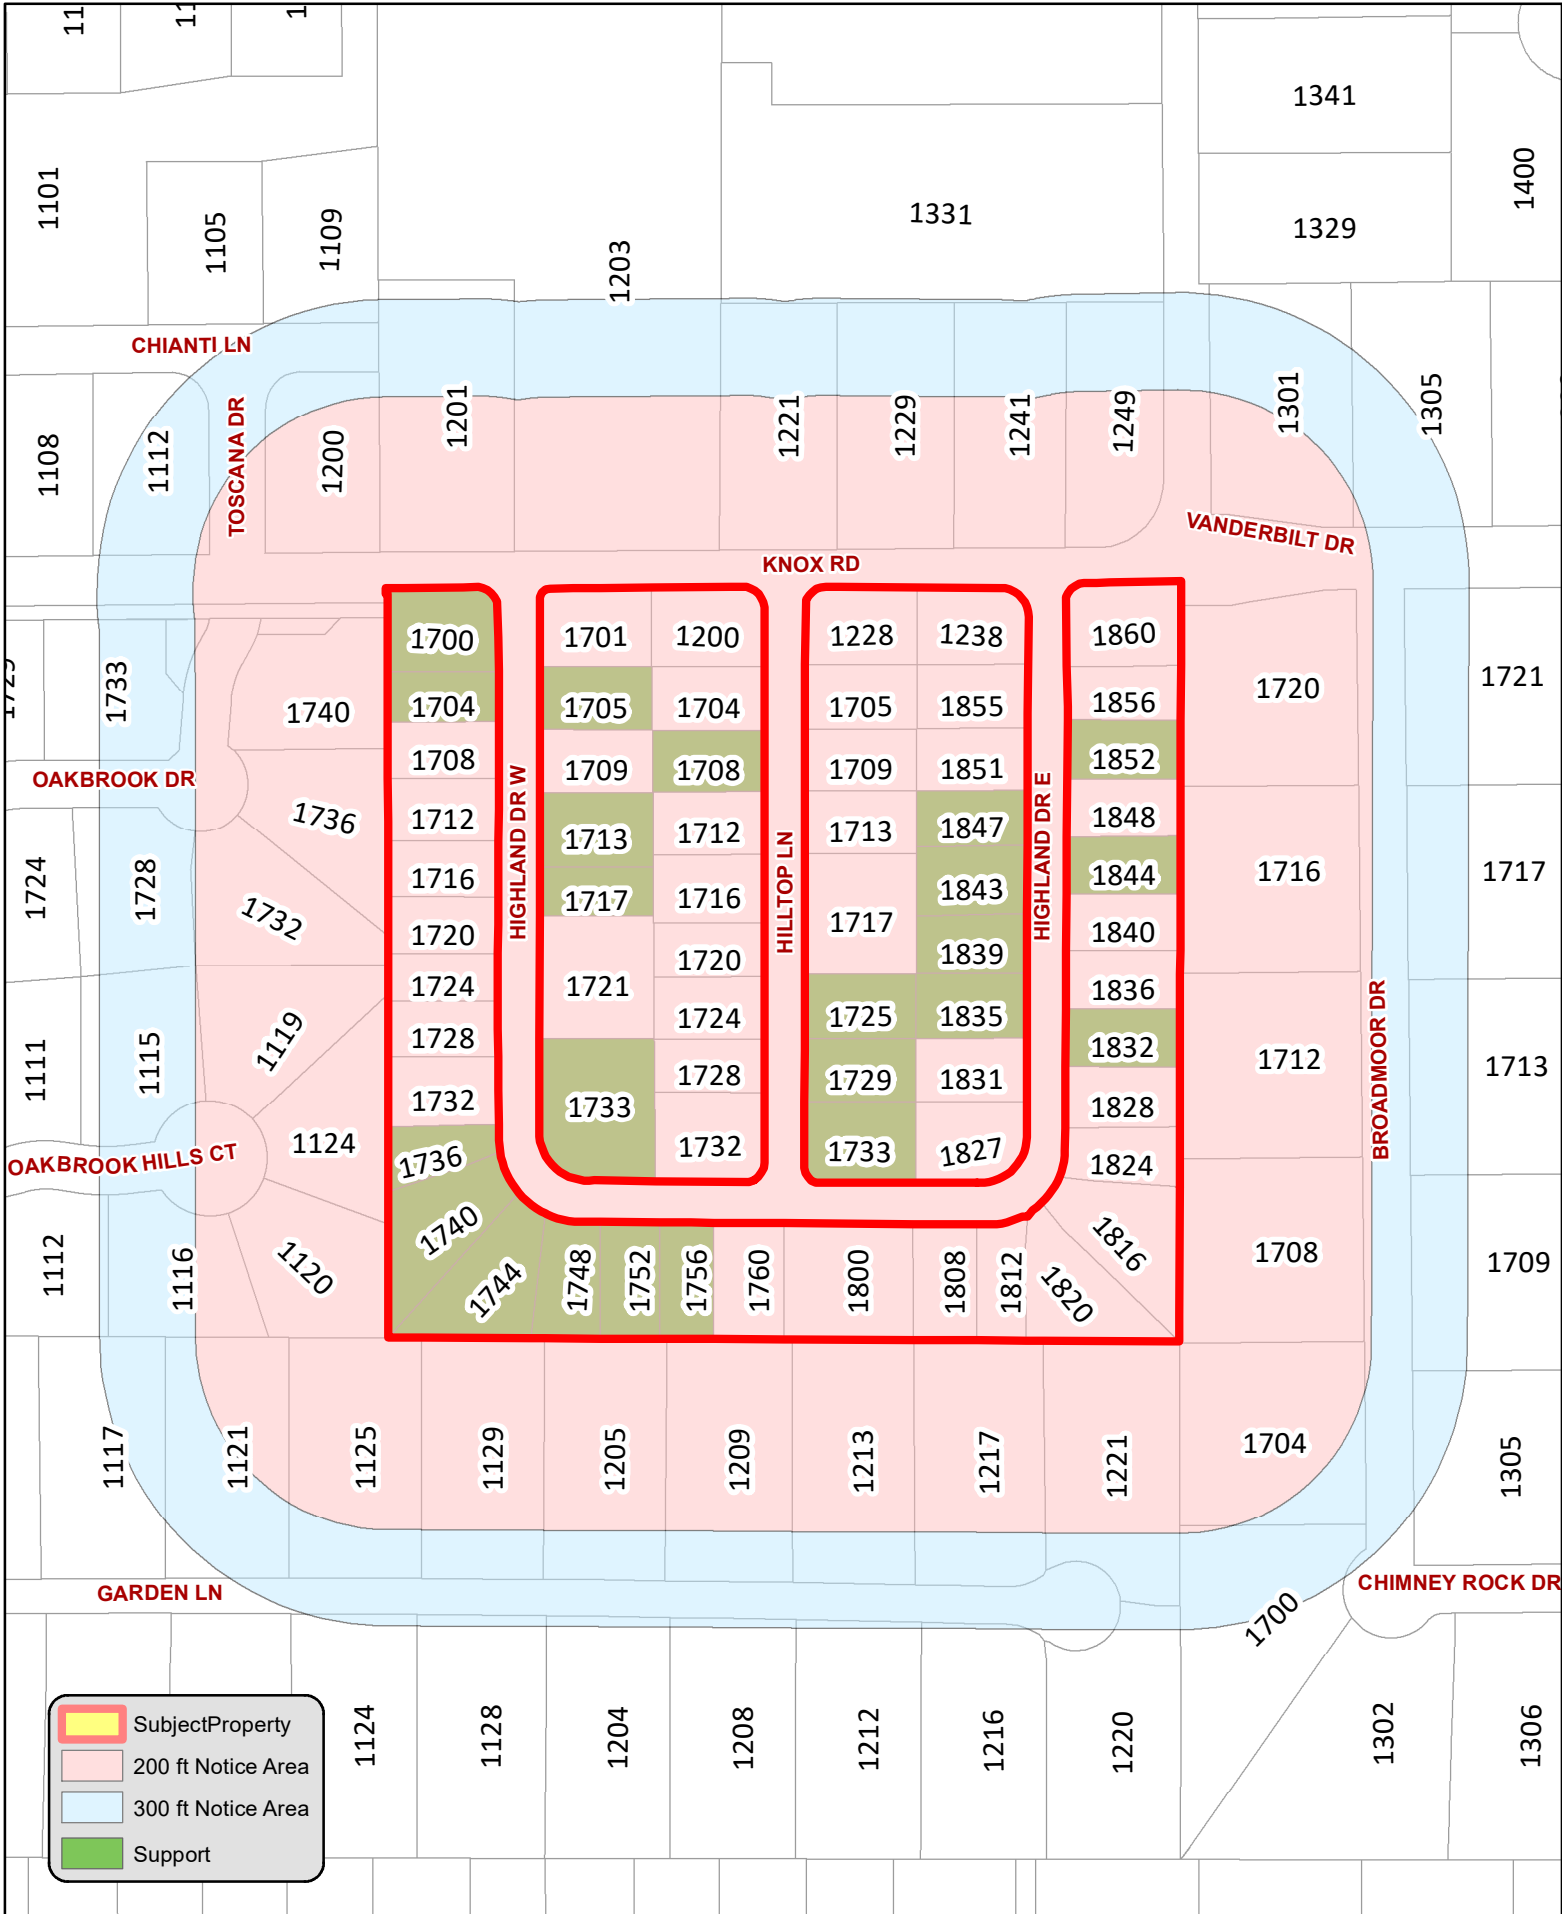

Legend

SubjectProperty

Copyright iearnmap 2015

Updated: 6/10/2021

**Highland Terrace
Mobile Home Park**

DISCLAIMER
 This data has been compiled for the City of Keller.
 Various official and unofficial sources were used to gather this information.
 Every effort was made to ensure the accuracy of this data.
 However, no guarantee is given or implied to the accuracy of said data.