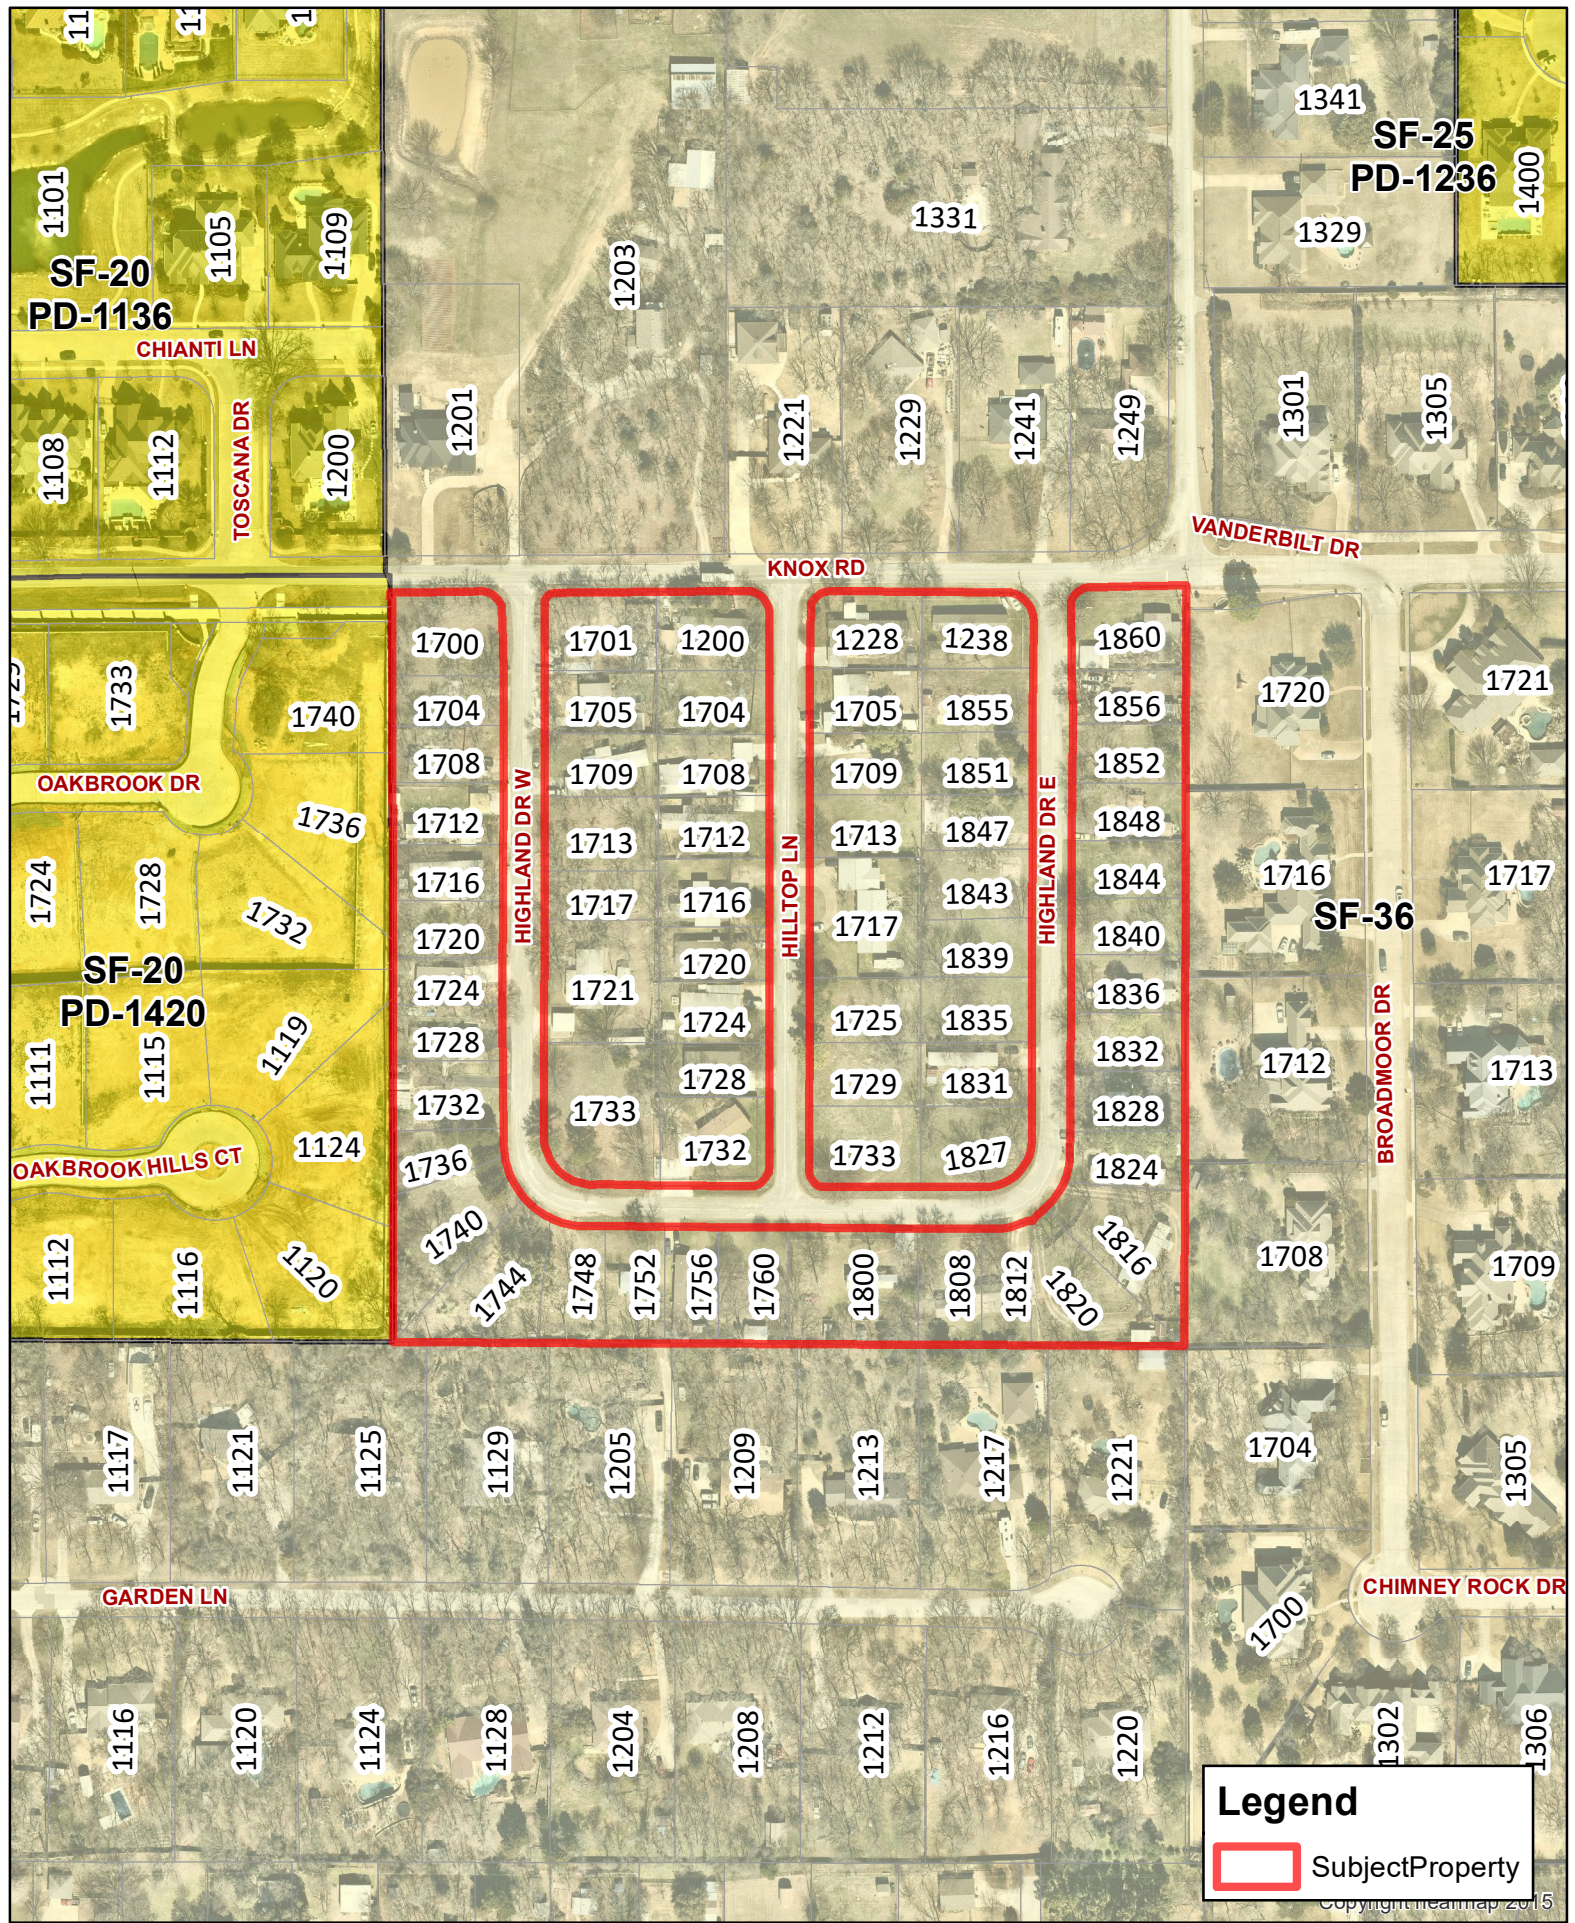

Highland Terrace Mobile Home Park

Updated: 6/10/2021

DISCLAIMER
 This data has been compiled for the City of Keller. Various official and unofficial sources were used to gather this information. Every effort was made to ensure the accuracy of this data. However, no guarantee is given or implied to the accuracy of said data.

Legend

SubjectProperty

Copyright iearnmap 2015

Updated: 6/10/2021

**Highland Terrace
Mobile Home Park**

DISCLAIMER
 This data has been compiled for the City of Keller.
 Various official and unofficial sources were used to gather this information.
 Every effort was made to ensure the accuracy of this data.
 However, no guarantee is given or implied to the accuracy of said data.