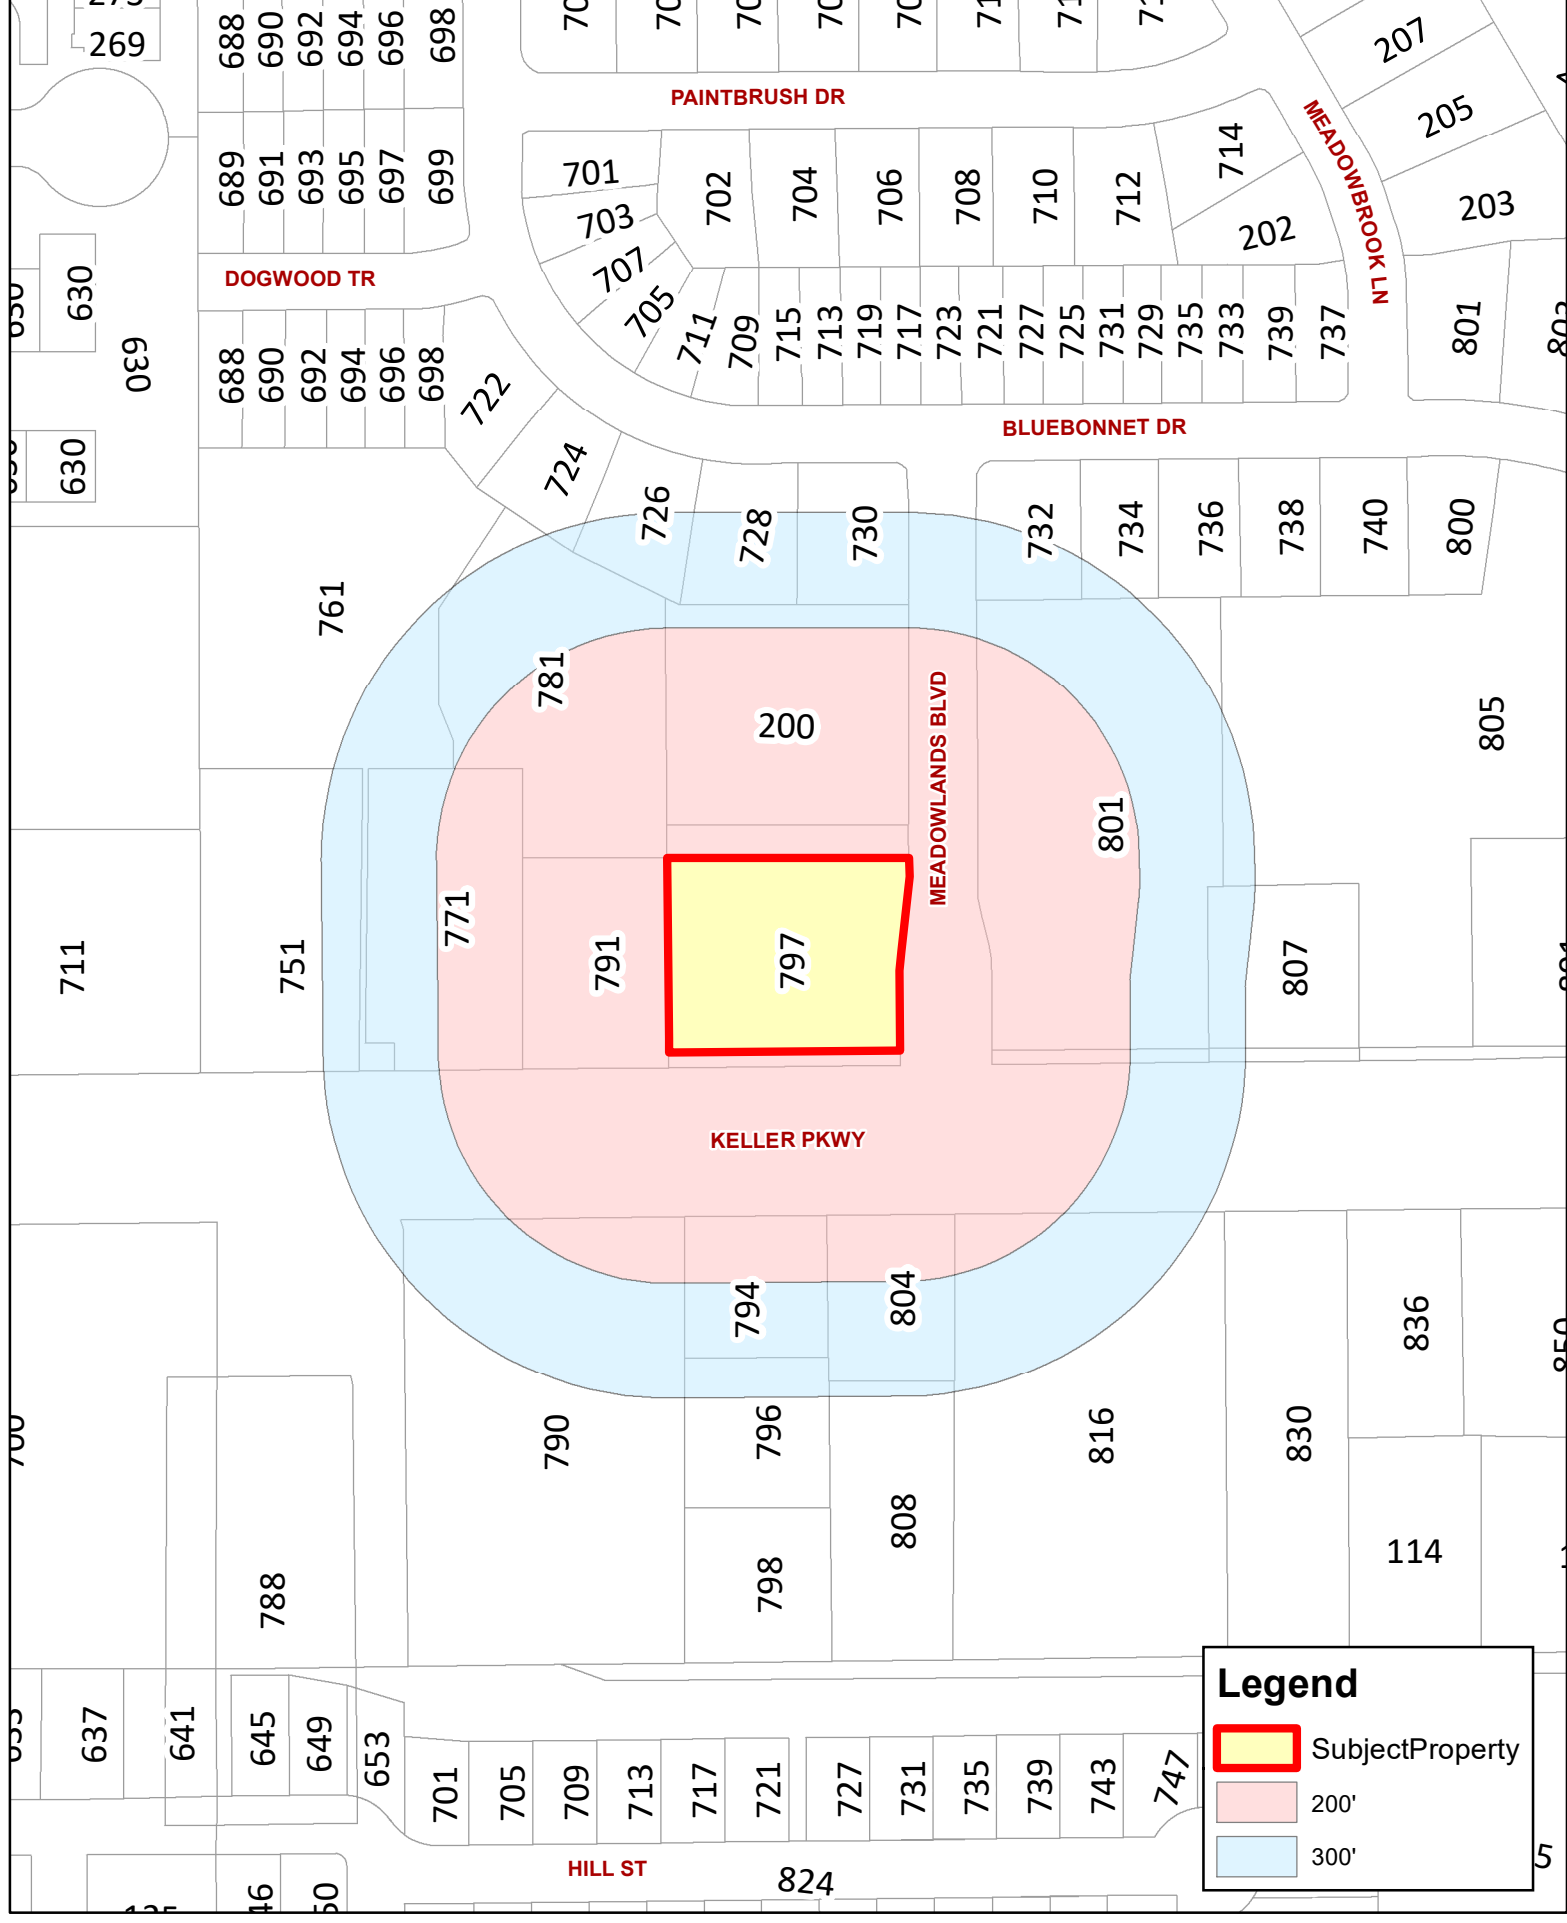

PAINTBRUSH DR

DOGWOOD TR

BLUEBONNET DR

MEADOWLANDS BLVD

KELLER PKWY

HILL ST

MEADOWBROOK LN

Legend

Legend

- SubjectProperty
- 200'
- 300'

Updated: 11/24/2020

797 Keller Pkwy

DISCLAIMER
 This data has been compiled for the City of Keller.
 Various official and unofficial sources were used to gather this information.
 Every effort was made to ensure the accuracy of this data.
 However, no guarantee is given or implied to the accuracy of said data.