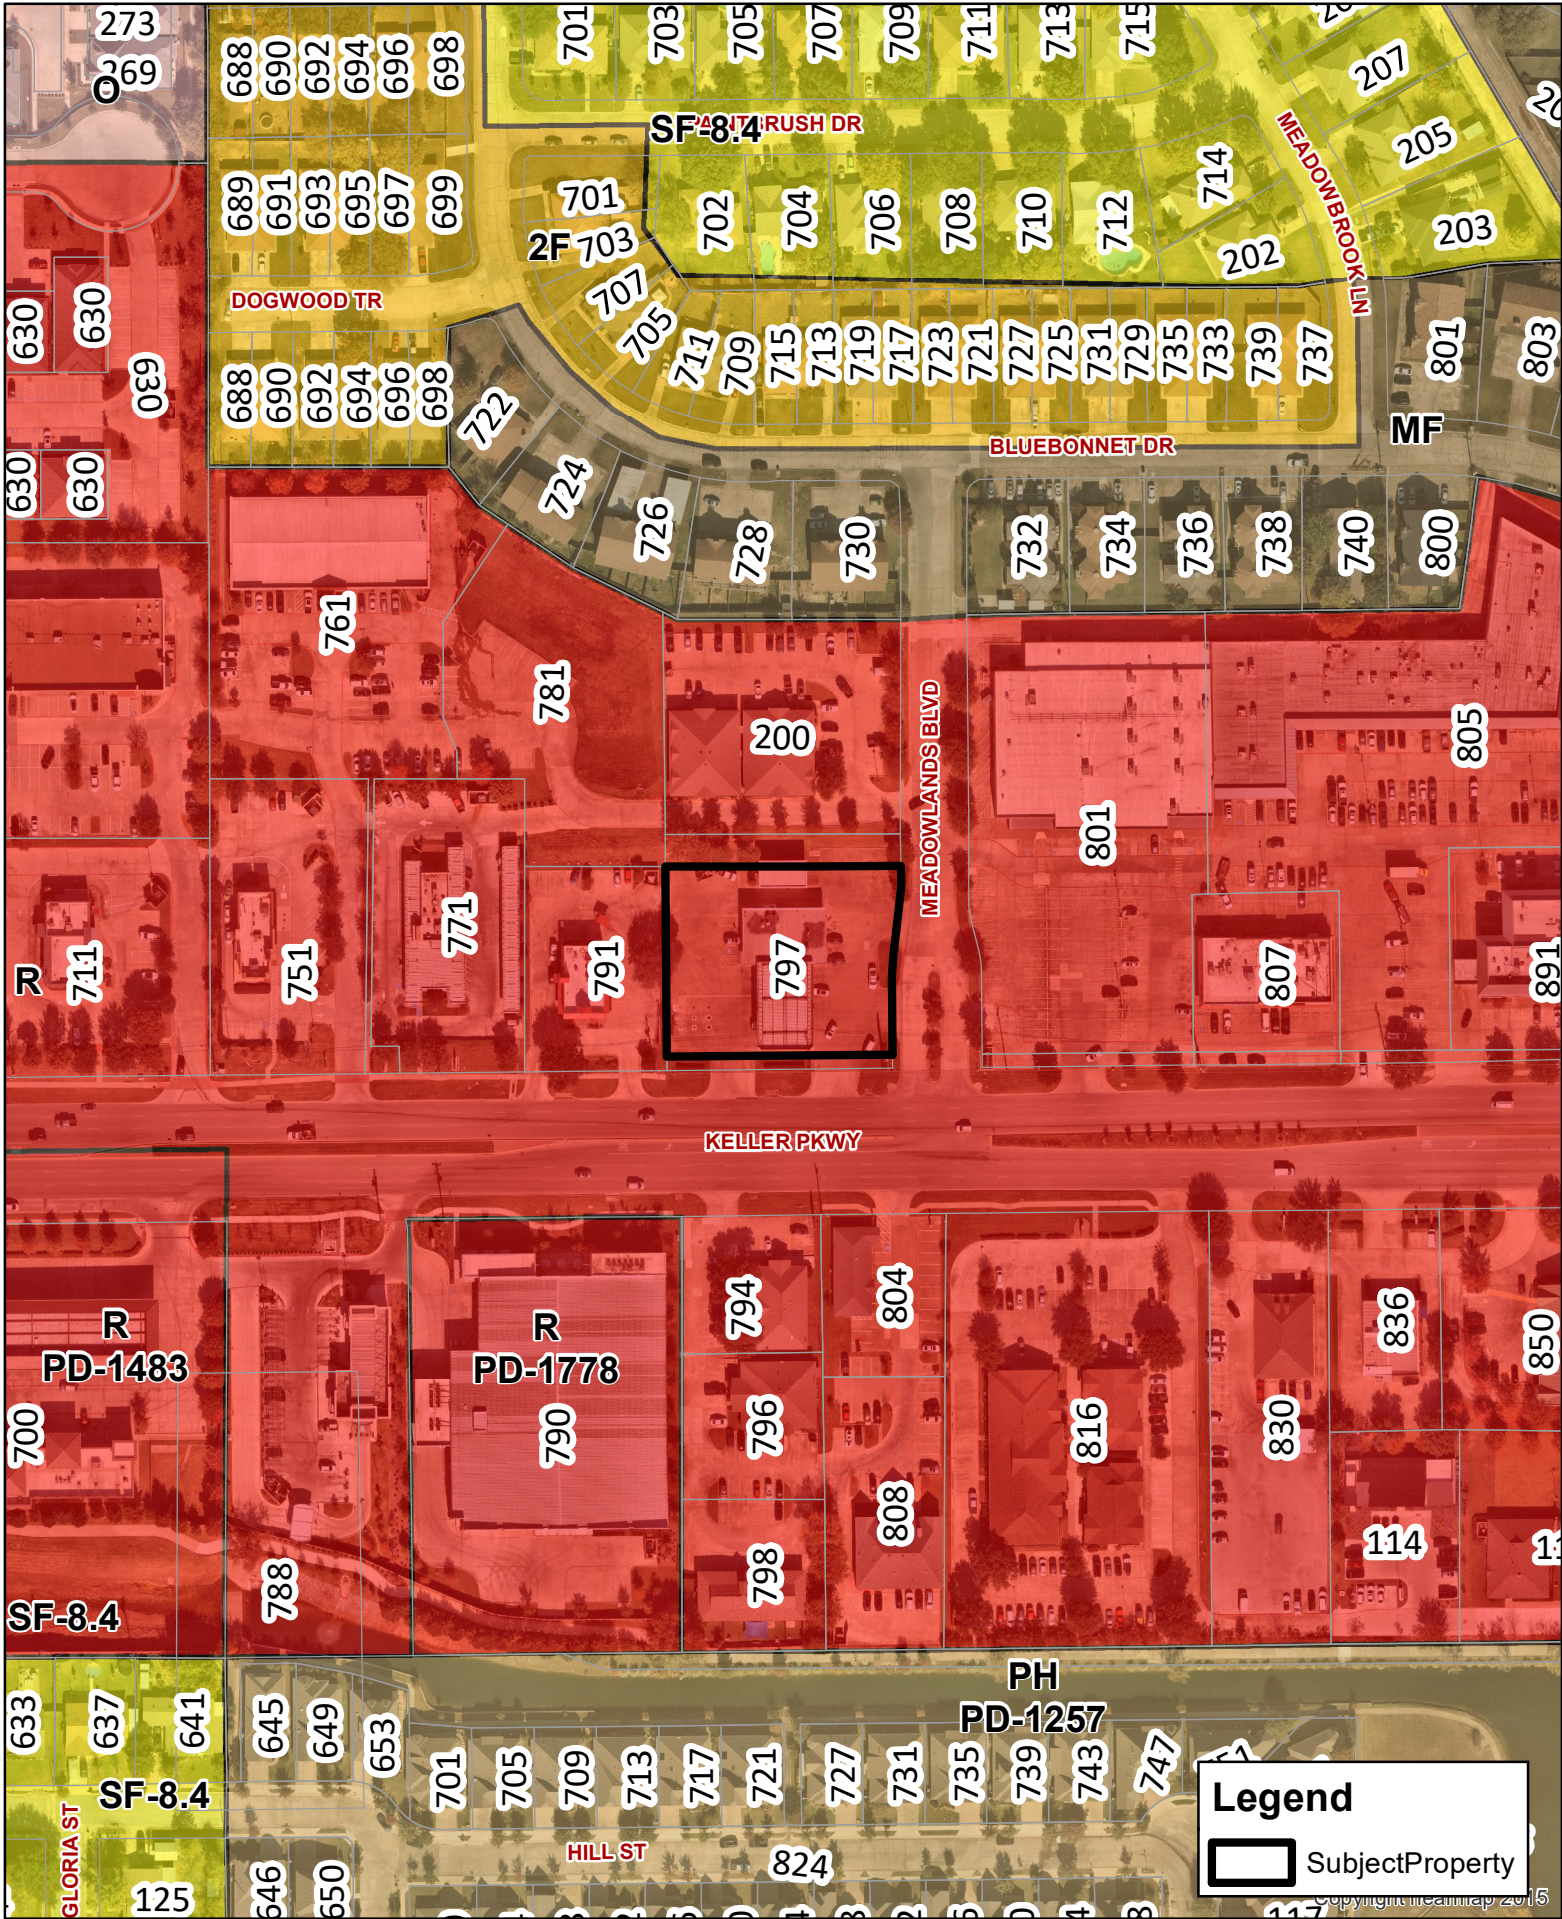

Legend

- SubjectProperty
- 200'
- 300'

Updated: 11/24/2020

797 Keller Pkwy

DISCLAIMER
 This data has been compiled for the City of Keller.
 Various official and unofficial sources were used to gather this information.
 Every effort was made to ensure the accuracy of this data.
 However, no guarantee is given or implied to the accuracy of said data.