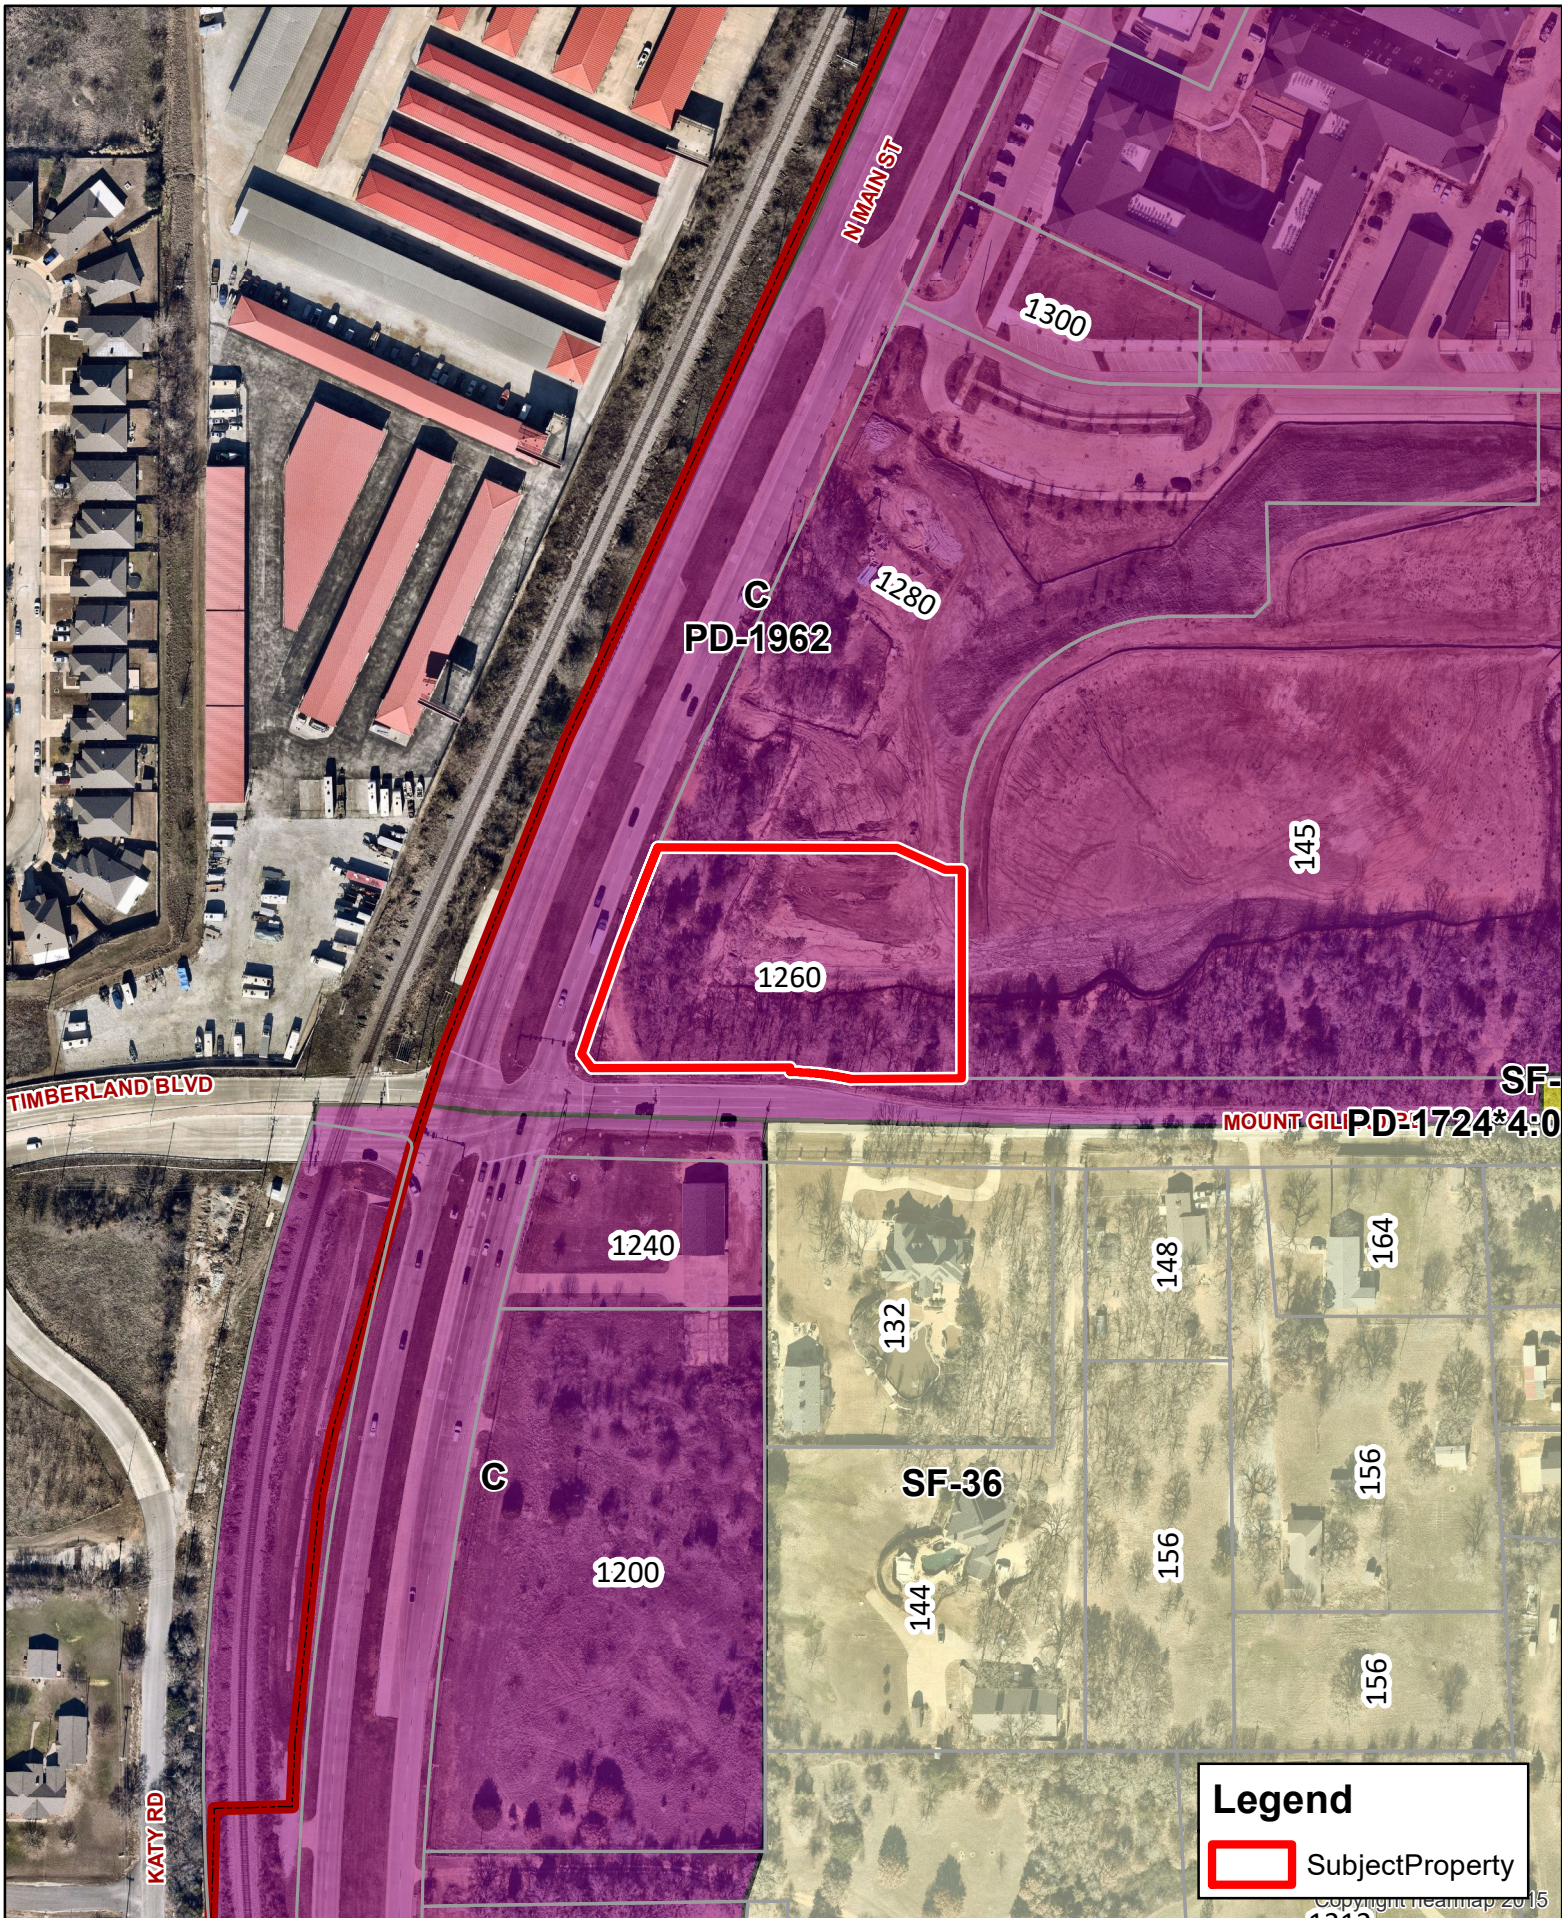

Legend

Subject Property

Copyright © 2015

Updated: 6/7/2023

1260 N Main St
SP-22-0035

DISCLAIMER
This data has been compiled for the City of Keller. Various official and unofficial sources were used to gather this information. Every effort was made to ensure the accuracy of this data. However, no guarantee is given or implied to the accuracy of said data.

Copyright © 2015
12345

Updated: 6/7/2023

1260 N Main St
SP-22-0035

DISCLAIMER
This data has been compiled for the City of Keller. Various official and unofficial sources were used to gather this information. Every effort was made to ensure the accuracy of this data. However, no guarantee is given or implied to the accuracy of said data.