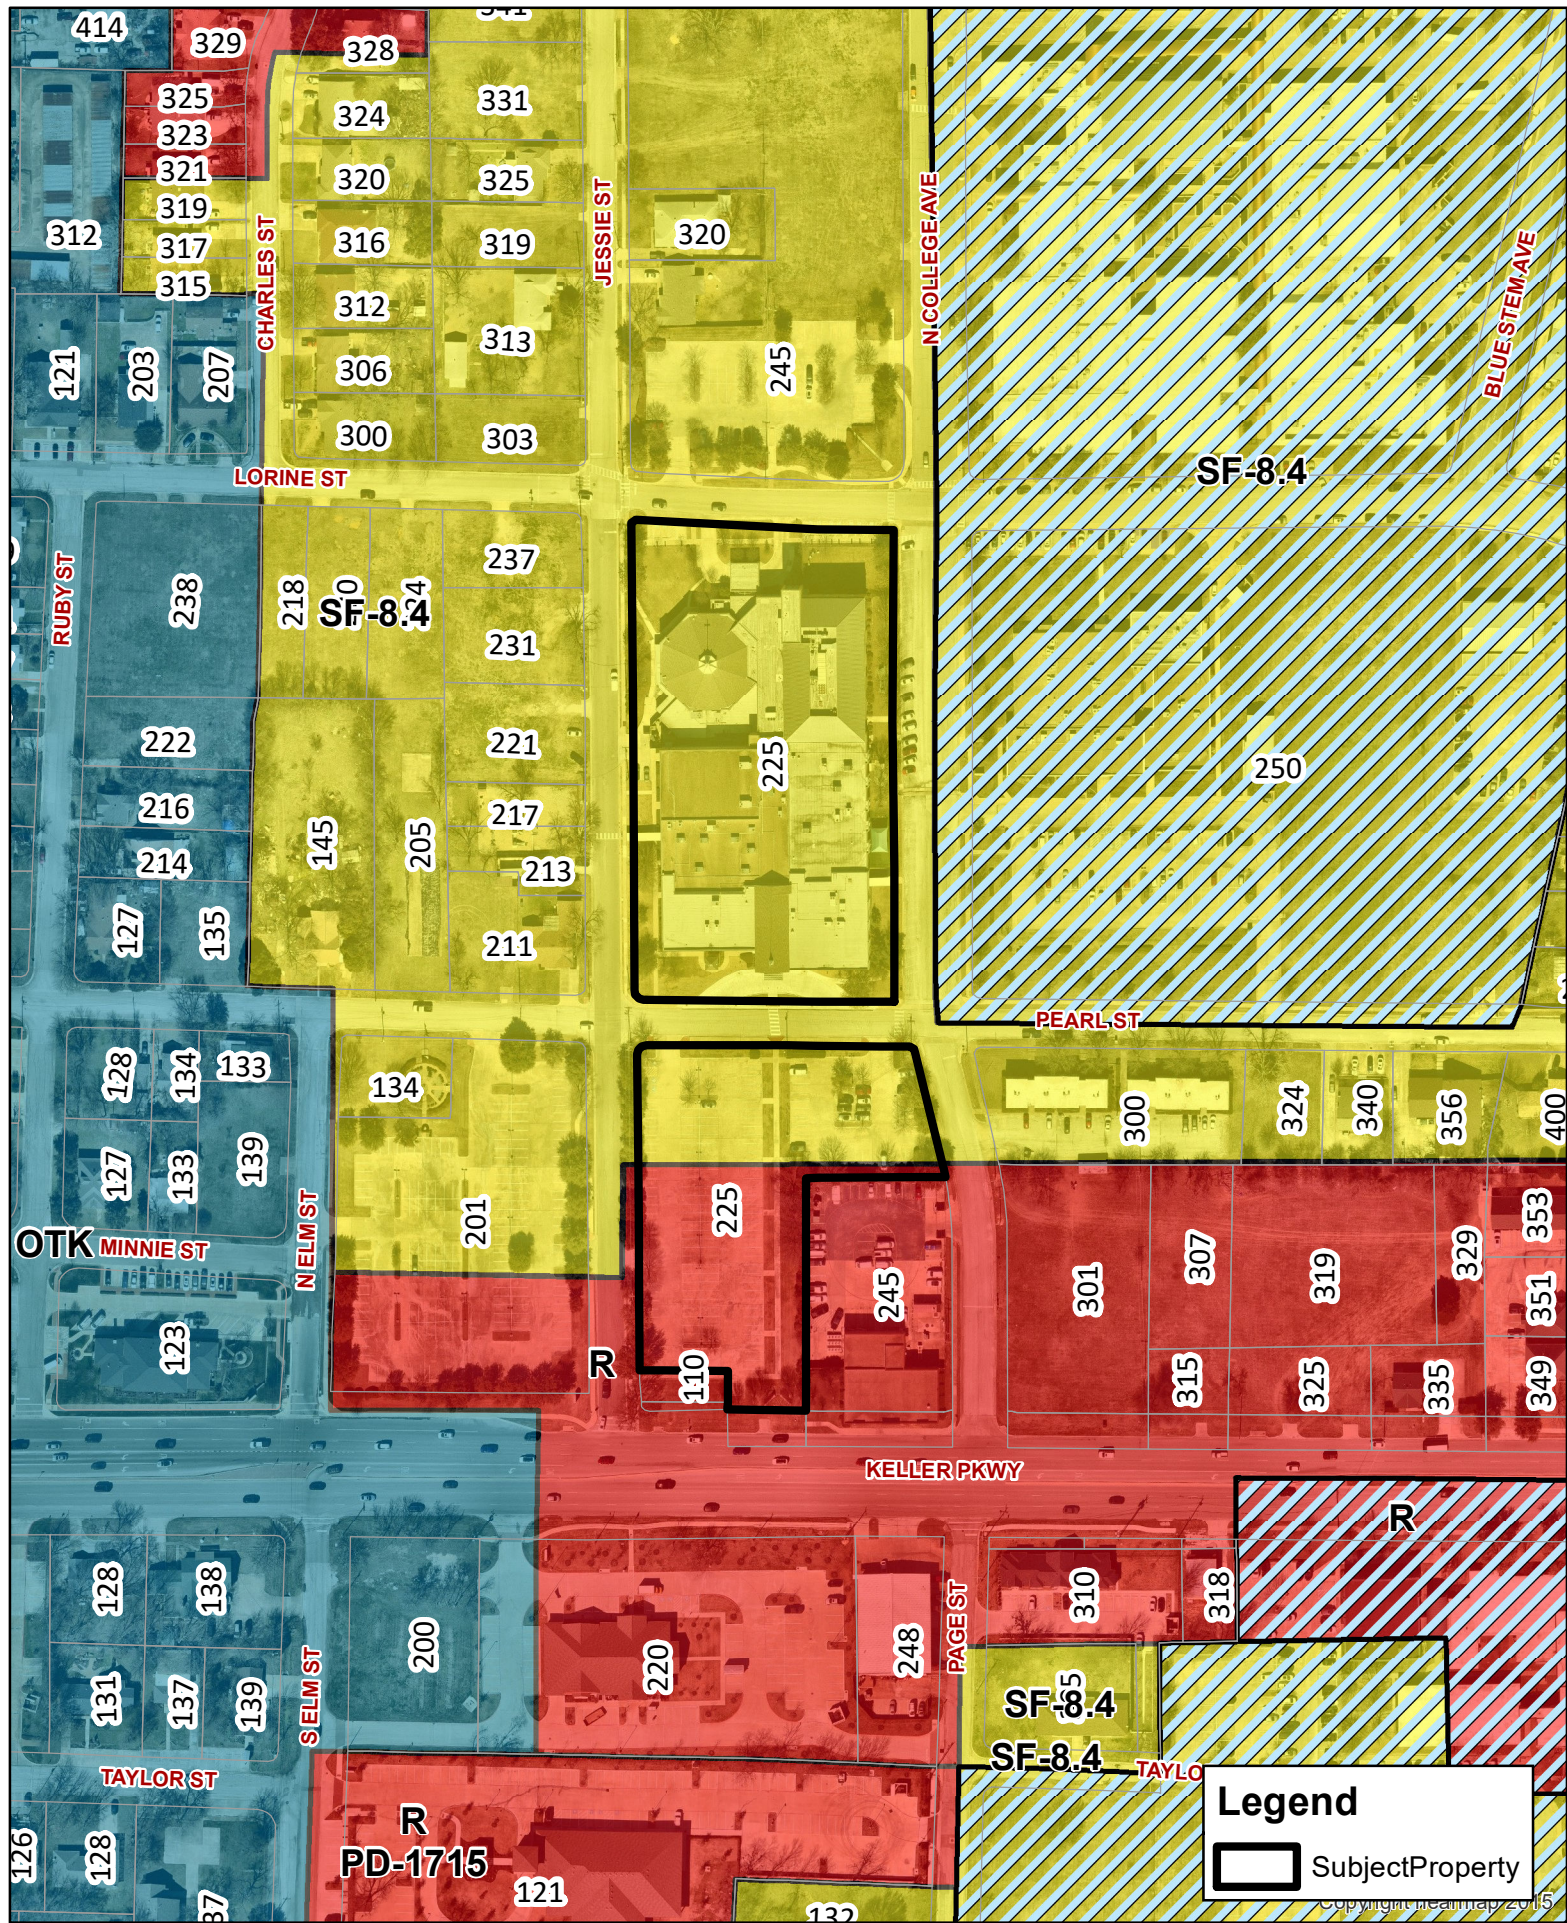

Legend

Subject Property

225 Keller Pkwy

Updated: 3/31/2021

DISCLAIMER
 This data has been compiled for the City of Keller. Various official and unofficial sources were used to gather this information. Every effort was made to ensure the accuracy of this data. However, no guarantee is given or implied to the accuracy of said data.

Legend

 Subject Property

Updated: 3/31/2021

225 Keller Pkwy

DISCLAIMER
 This data has been compiled for the City of Keller. Various official and unofficial sources were used to gather this information. Every effort was made to ensure the accuracy of this data. However, no guarantee is given or implied to the accuracy of said data.