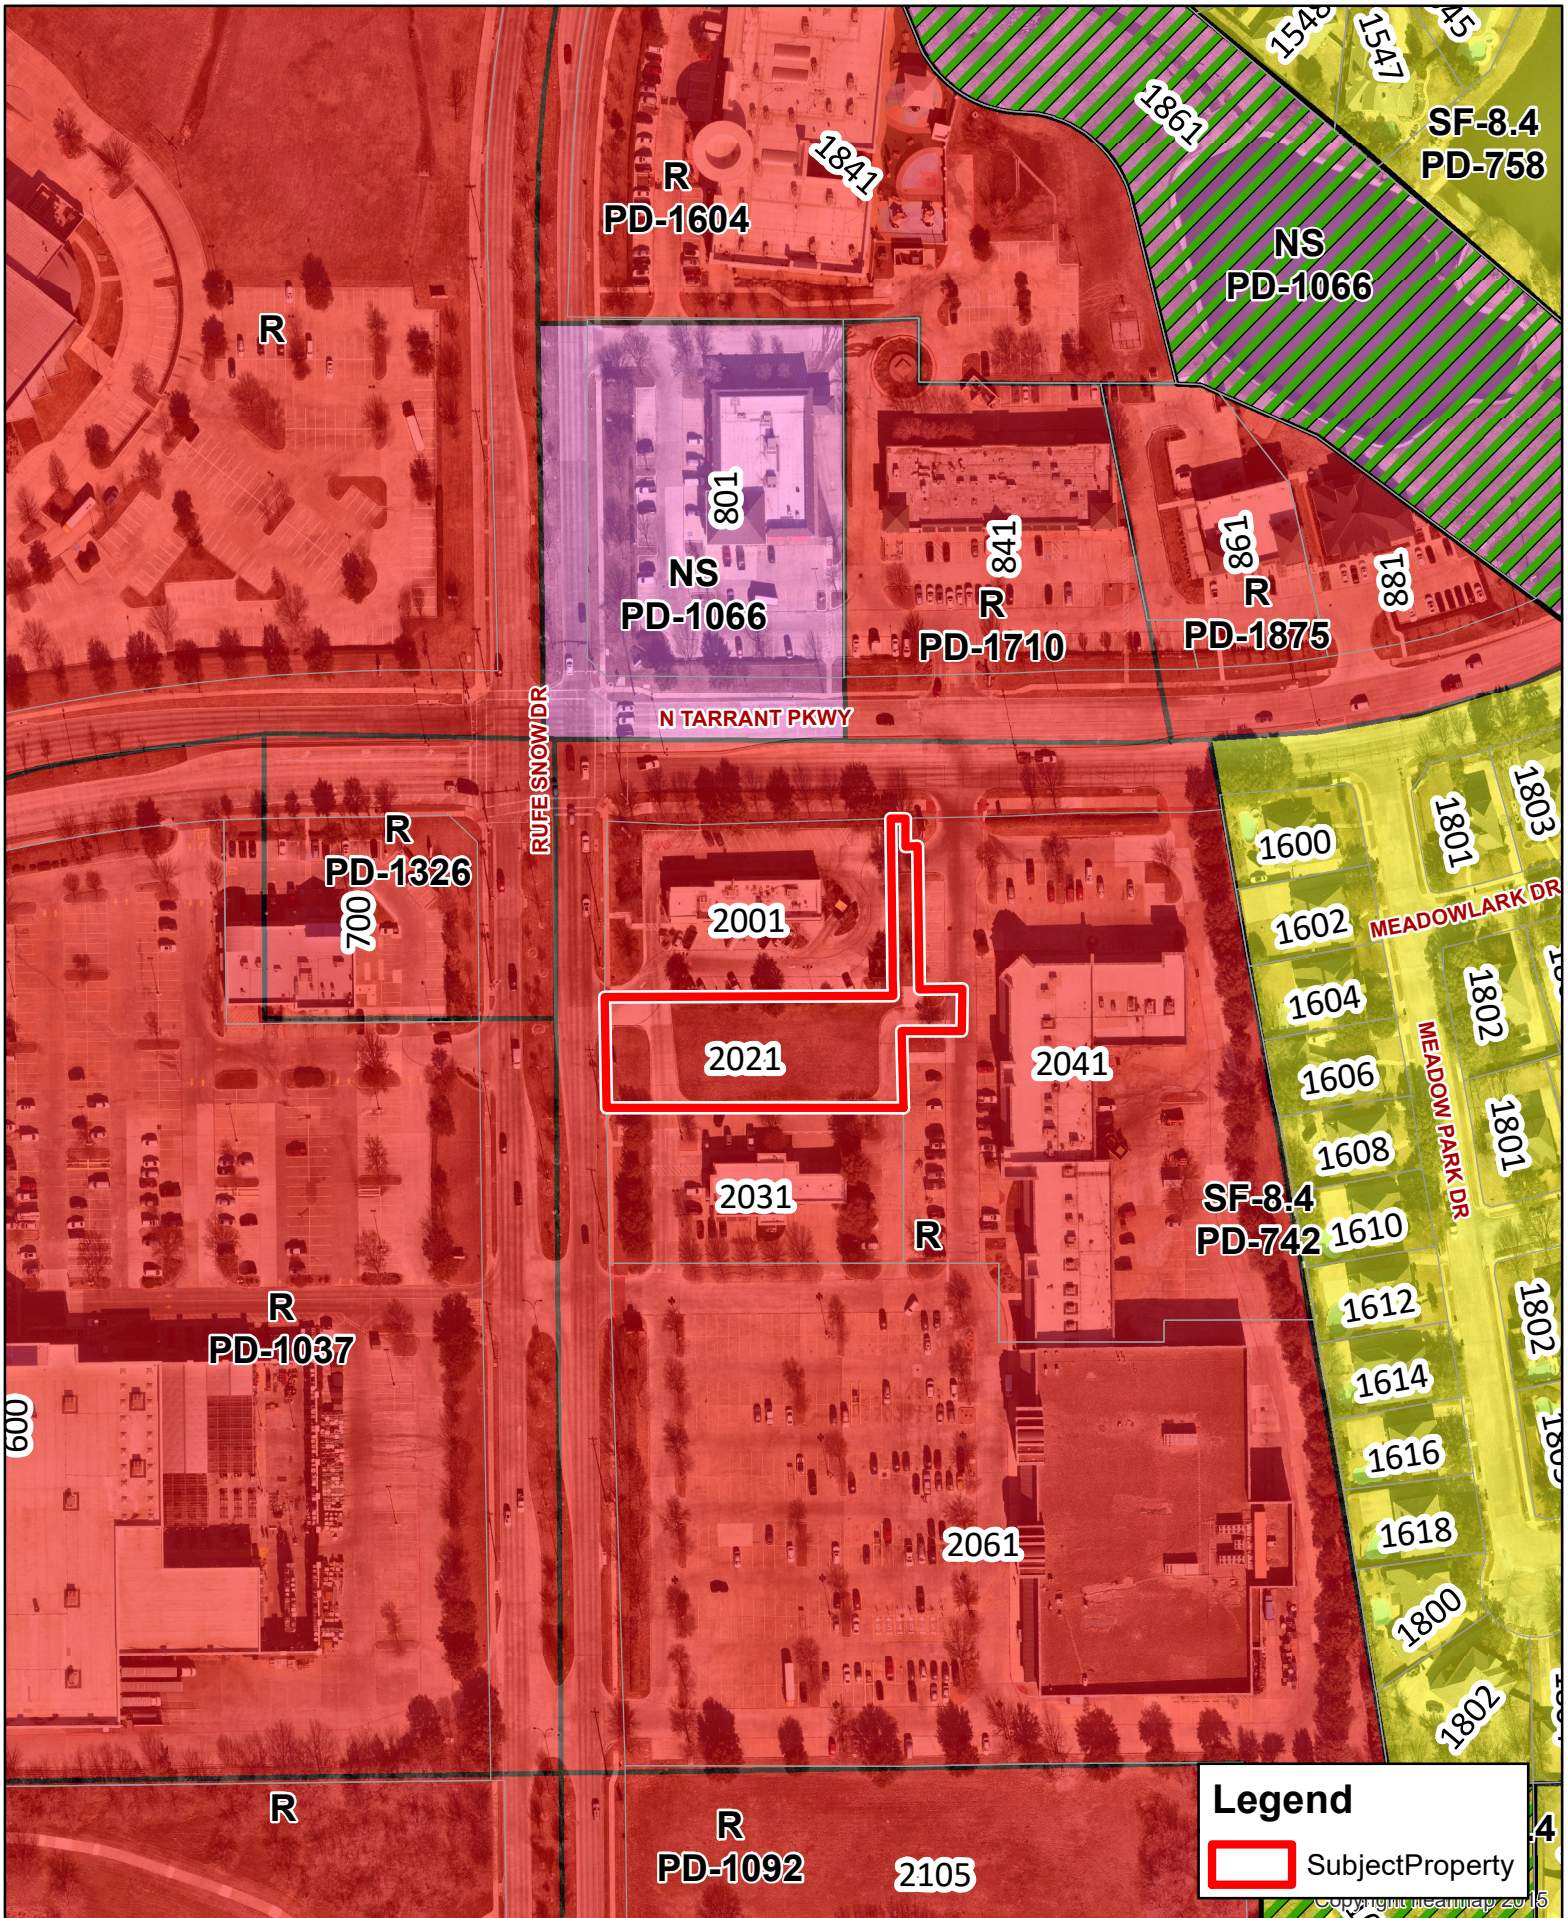

Legend

 SubjectProperty

Updated: 3/2/2023

**2021 Rufe Snow Dr
SUP-23-0005**

DISCLAIMER
This data has been compiled for the City of Keller. Various official and unofficial sources were used to gather this information. Every effort was made to ensure the accuracy of this data. However, no guarantee is given or implied to the accuracy of said data.

Updated: 3/2/2023

**2021 Rufe Snow Dr
SUP-23-0005**

DISCLAIMER
This data has been compiled for the City of Keller. Various official and unofficial sources were used to gather this information. Every effort was made to ensure the accuracy of this data. However, no guarantee is given or implied to the accuracy of said data.