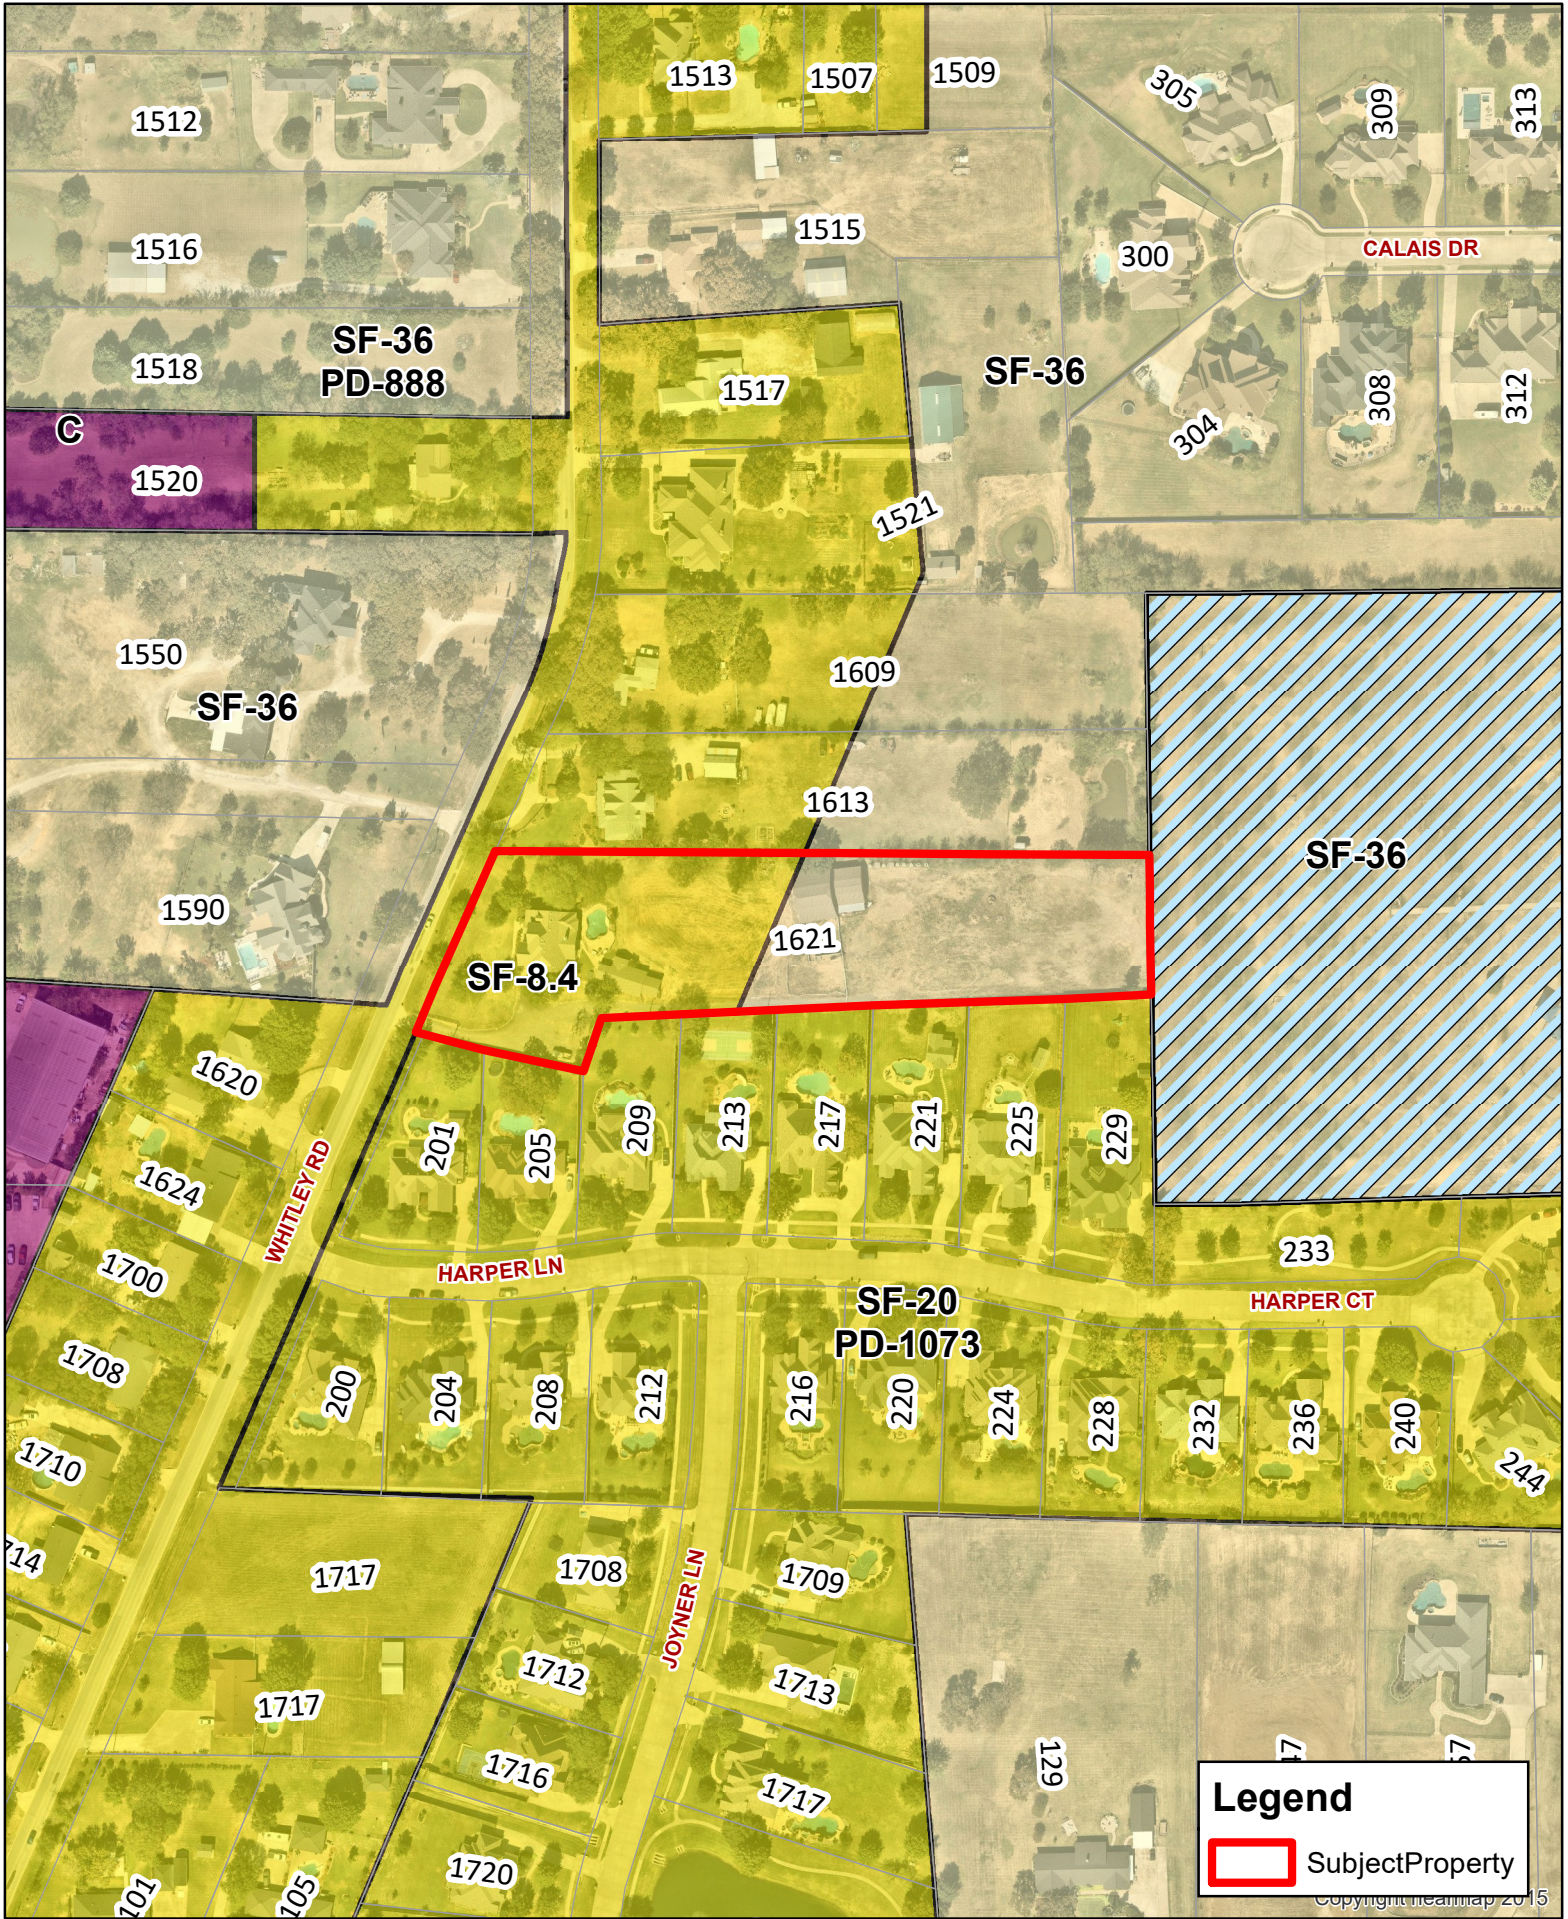

Legend

SubjectProperty

Copyright 2015

Updated: 11/28/2022

SUP-22-0037
1621 Whitley Rd

DISCLAIMER
 This data has been compiled for the City of Keller. Various official and unofficial sources were used to gather this information. Every effort was made to ensure the accuracy of this data. However, no guarantee is given or implied to the accuracy of said data.

Legend

SubjectProperty

Copyright iearnmap 2015

Updated: 11/28/2022

SUP-22-0037
1621 Whitley Rd

DISCLAIMER
 This data has been compiled for the City of Keller. Various official and unofficial sources were used to gather this information. Every effort was made to ensure the accuracy of this data. However, no guarantee is given or implied to the accuracy of said data.