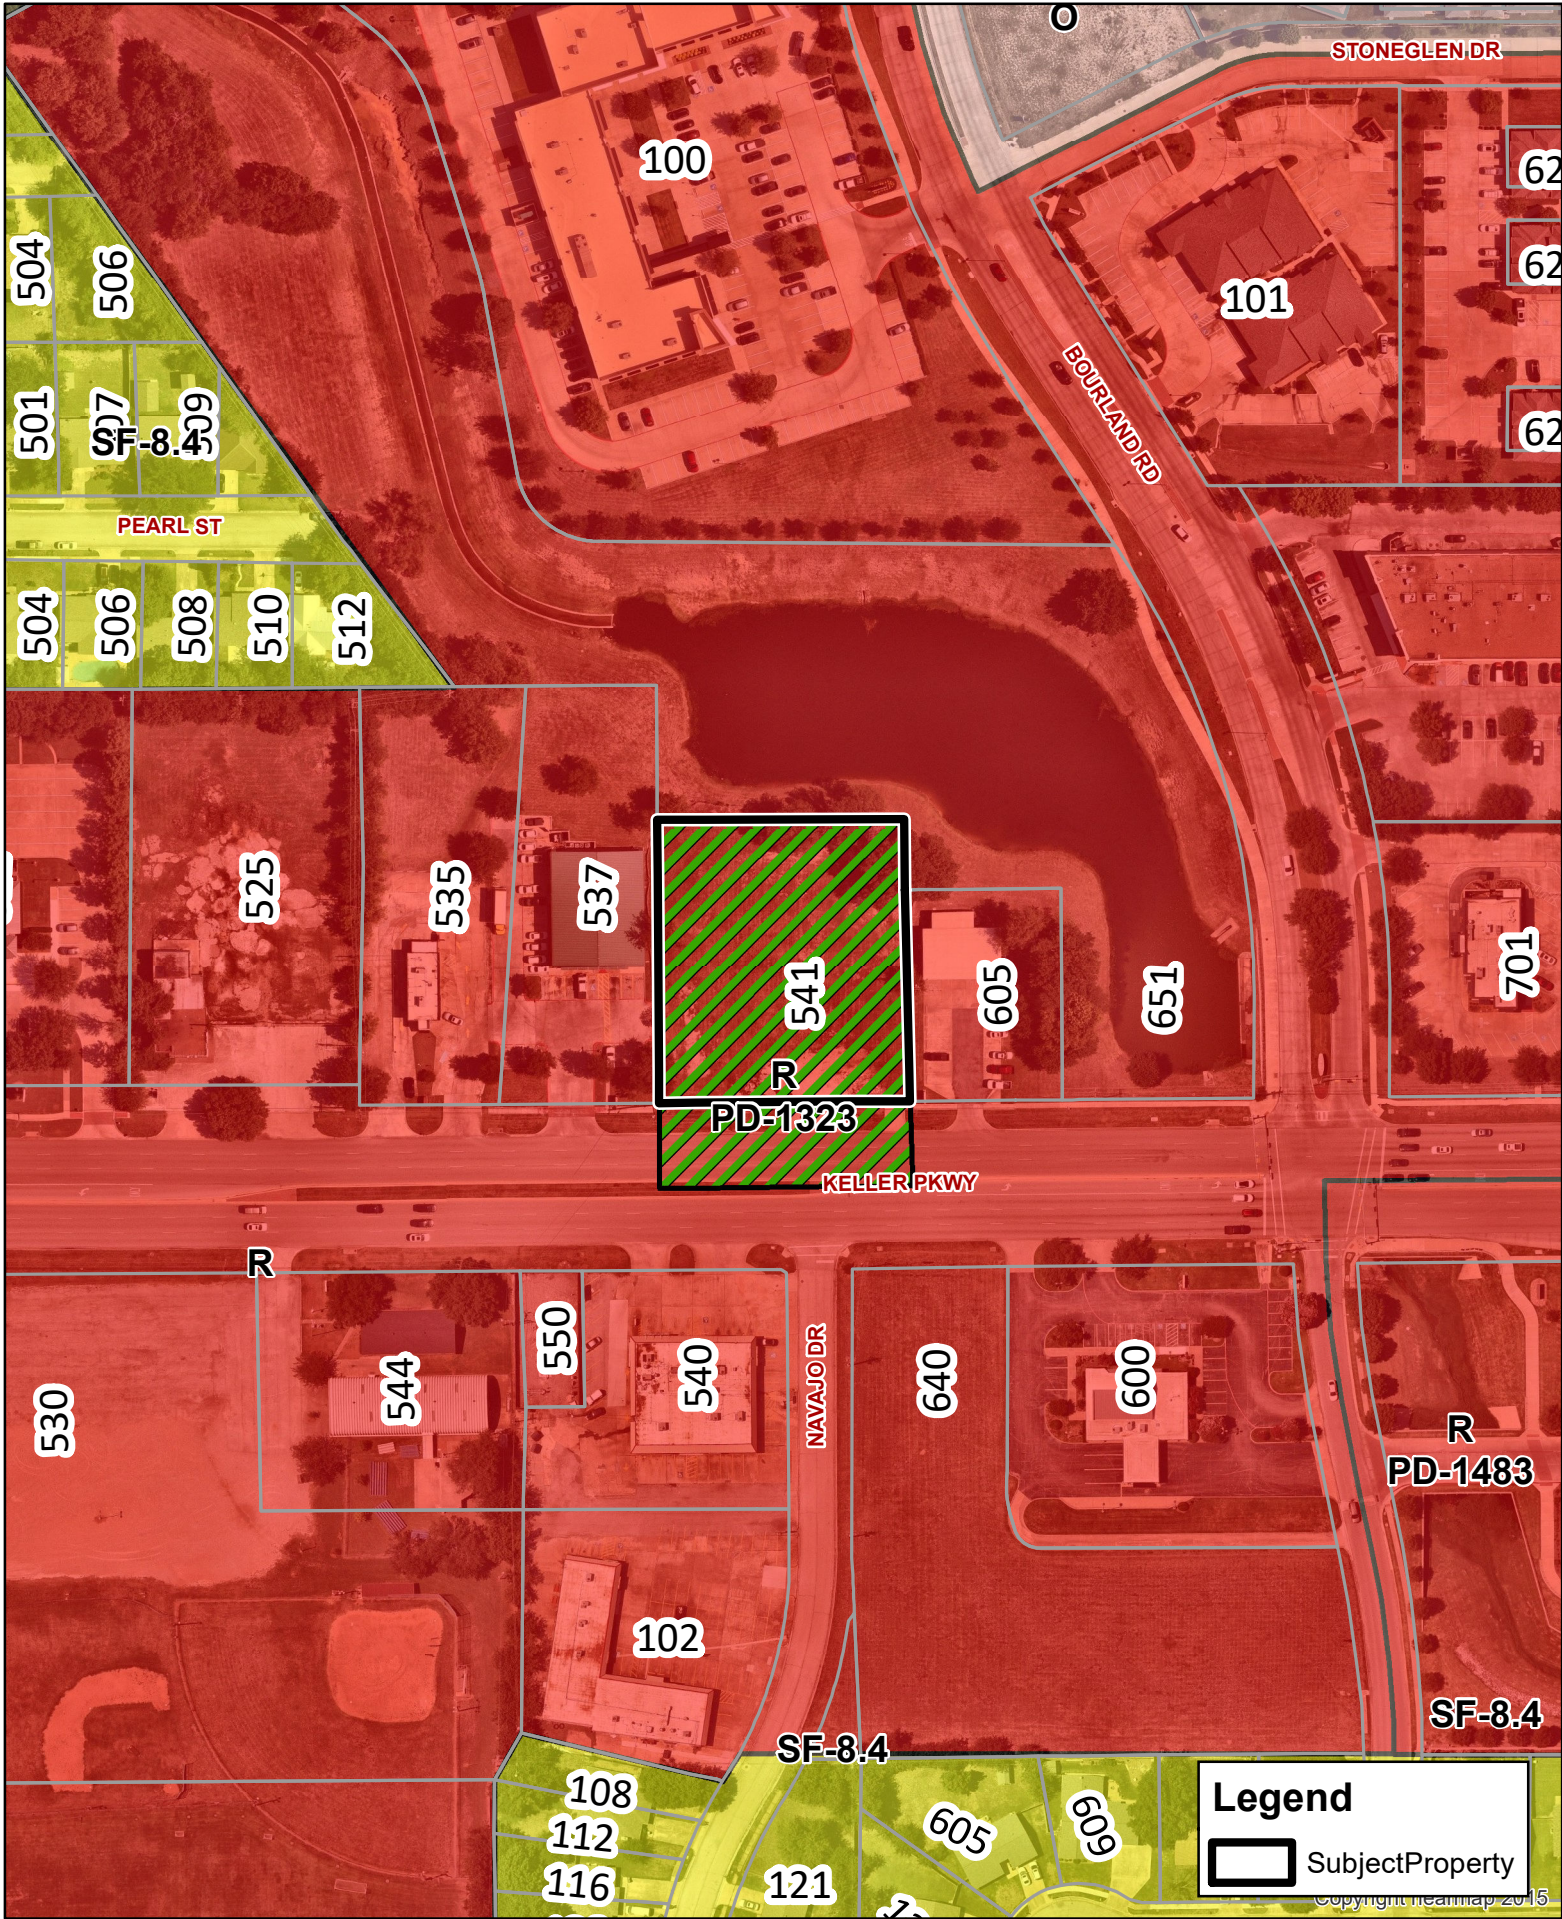

Legend

 SubjectProperty

Updated: 7/10/2023

Z-23-0003
Te'Jun Rezone
541 Keller Pkwy

DISCLAIMER
 This data has been compiled for the City of Keller. Various official and unofficial sources were used to gather this information. Every effort was made to ensure the accuracy of this data. However, no guarantee is given or implied to the accuracy of said data.

Legend

 SubjectProperty

Copyright here map 2015

Updated: 7/10/2023

Z-23-0003
Te'Jun Rezone
541 Keller Pkwy

DISCLAIMER
 This data has been compiled for the City of Keller. Various official and unofficial sources were used to gather this information. Every effort was made to ensure the accuracy of this data. However, no guarantee is given or implied to the accuracy of said data.