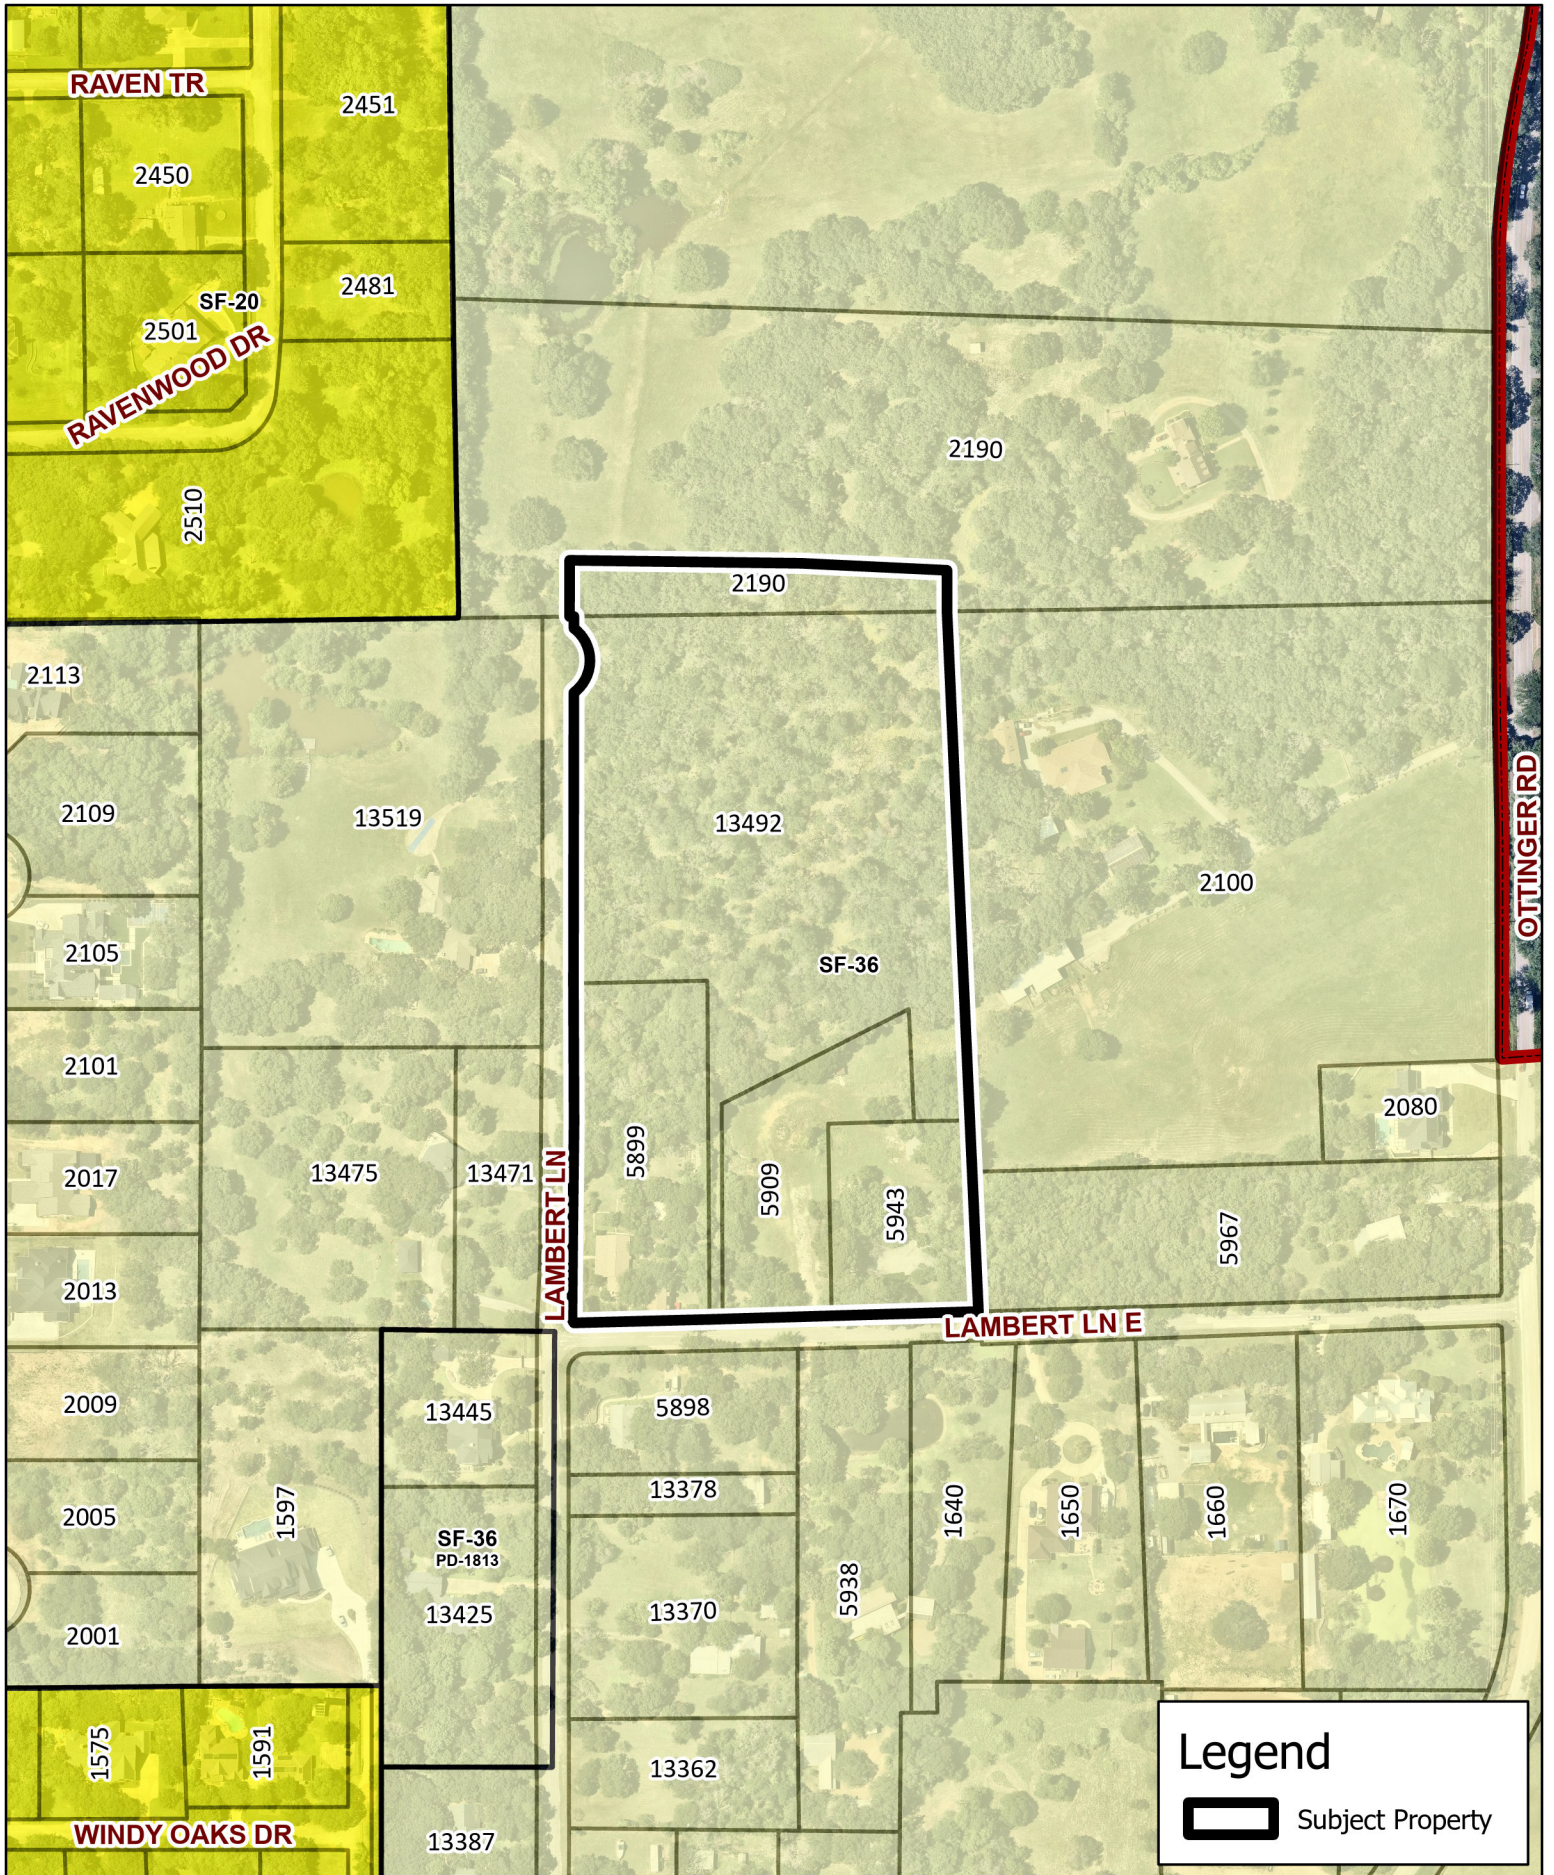

**Legend**

- Subject Property
- 200
- 300

**DISCLAIMER**  
 This data has been compiled for the City of Keller.  
 Various official and unofficial sources were used to gather this information.  
 Every effort was made to ensure the accuracy of this data.  
 However, no guarantee is given or implied to the accuracy of said data.

**ZONE-2409-0006**

Updated: 10/10/2024

DISCLAIMER  
 This data has been compiled for the City of Keller.  
 Various official and unofficial sources were used to gather this information.  
 Every effort was made to ensure the accuracy of this data.  
 However, no guarantee is given or implied to the accuracy of said data.

**ZONE-2409-0006**

Updated: 10/10/2024