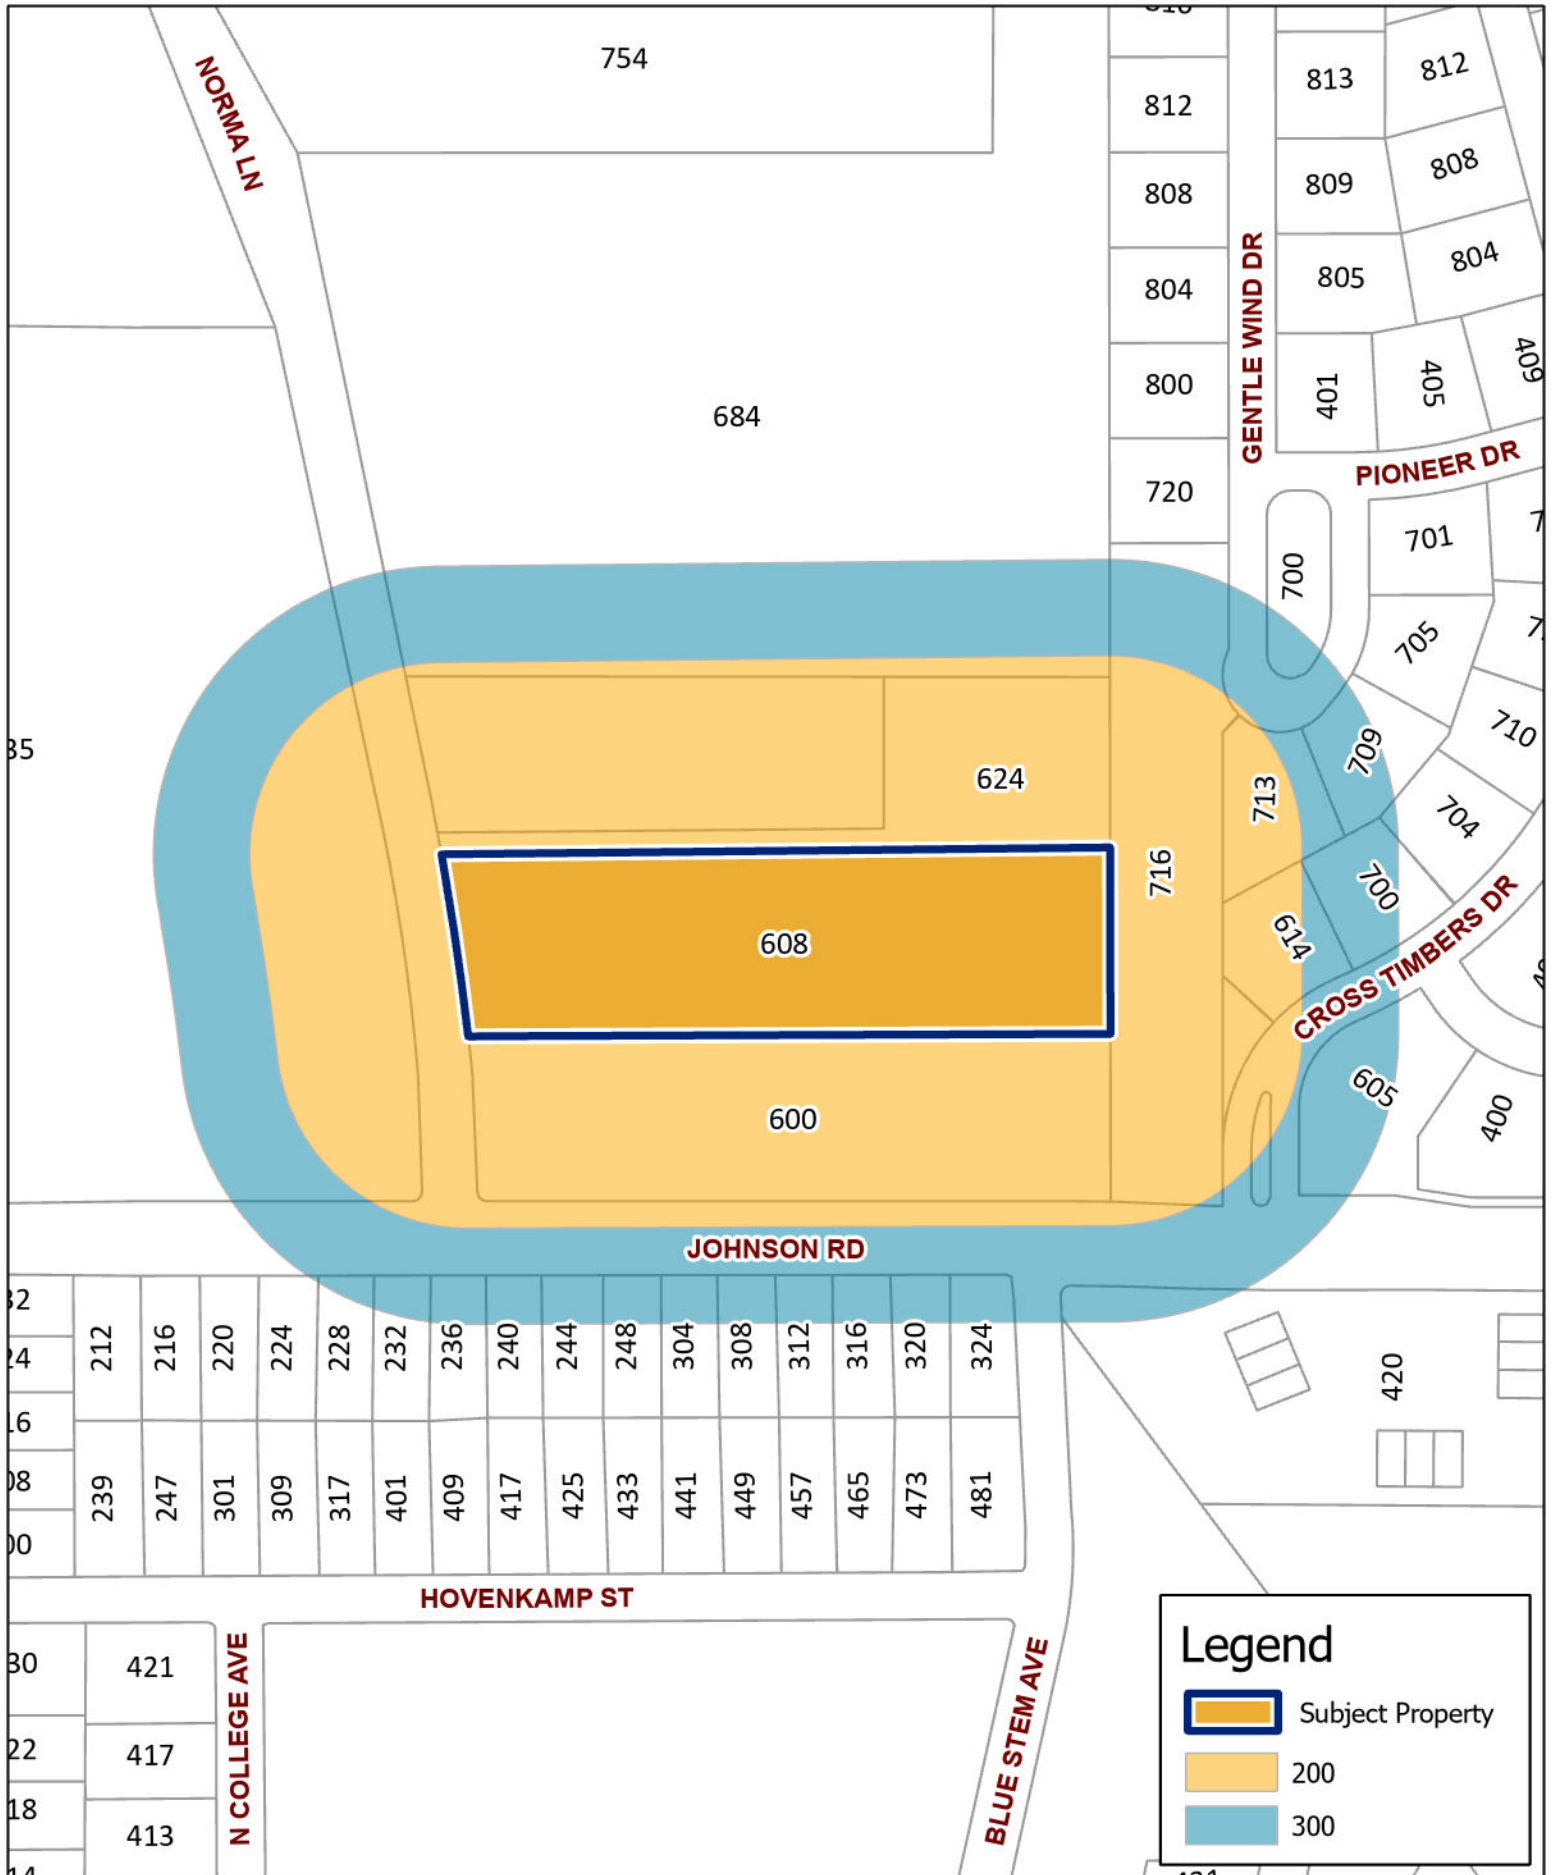

**SUP-2501-0006**  
**608 Norma Ln**

Updated: 2/11/2025

**Legend**

- Subject Property
- 200
- 300

**DISCLAIMER**  
 This data has been compiled for the City of Keller.  
 Various official and unofficial sources were used to gather this information.  
 Every effort was made to ensure the accuracy of this data.  
 However, no guarantee is given or implied to the accuracy of said data.

**SUP-2501-0006**  
**608 Norma Ln**

↑

Updated: 2/11/2025

**Legend**

 Subject Property

**DISCLAIMER**  
 This data has been compiled for the City of Keller.  
 Various official and unofficial sources were used to gather this information.  
 Every effort was made to ensure the accuracy of this data.  
 However, no guarantee is given or implied to the accuracy of said data.

**SUP-2501-0006**  
**608 Norma Ln**

  
 Updated: 2/11/2025