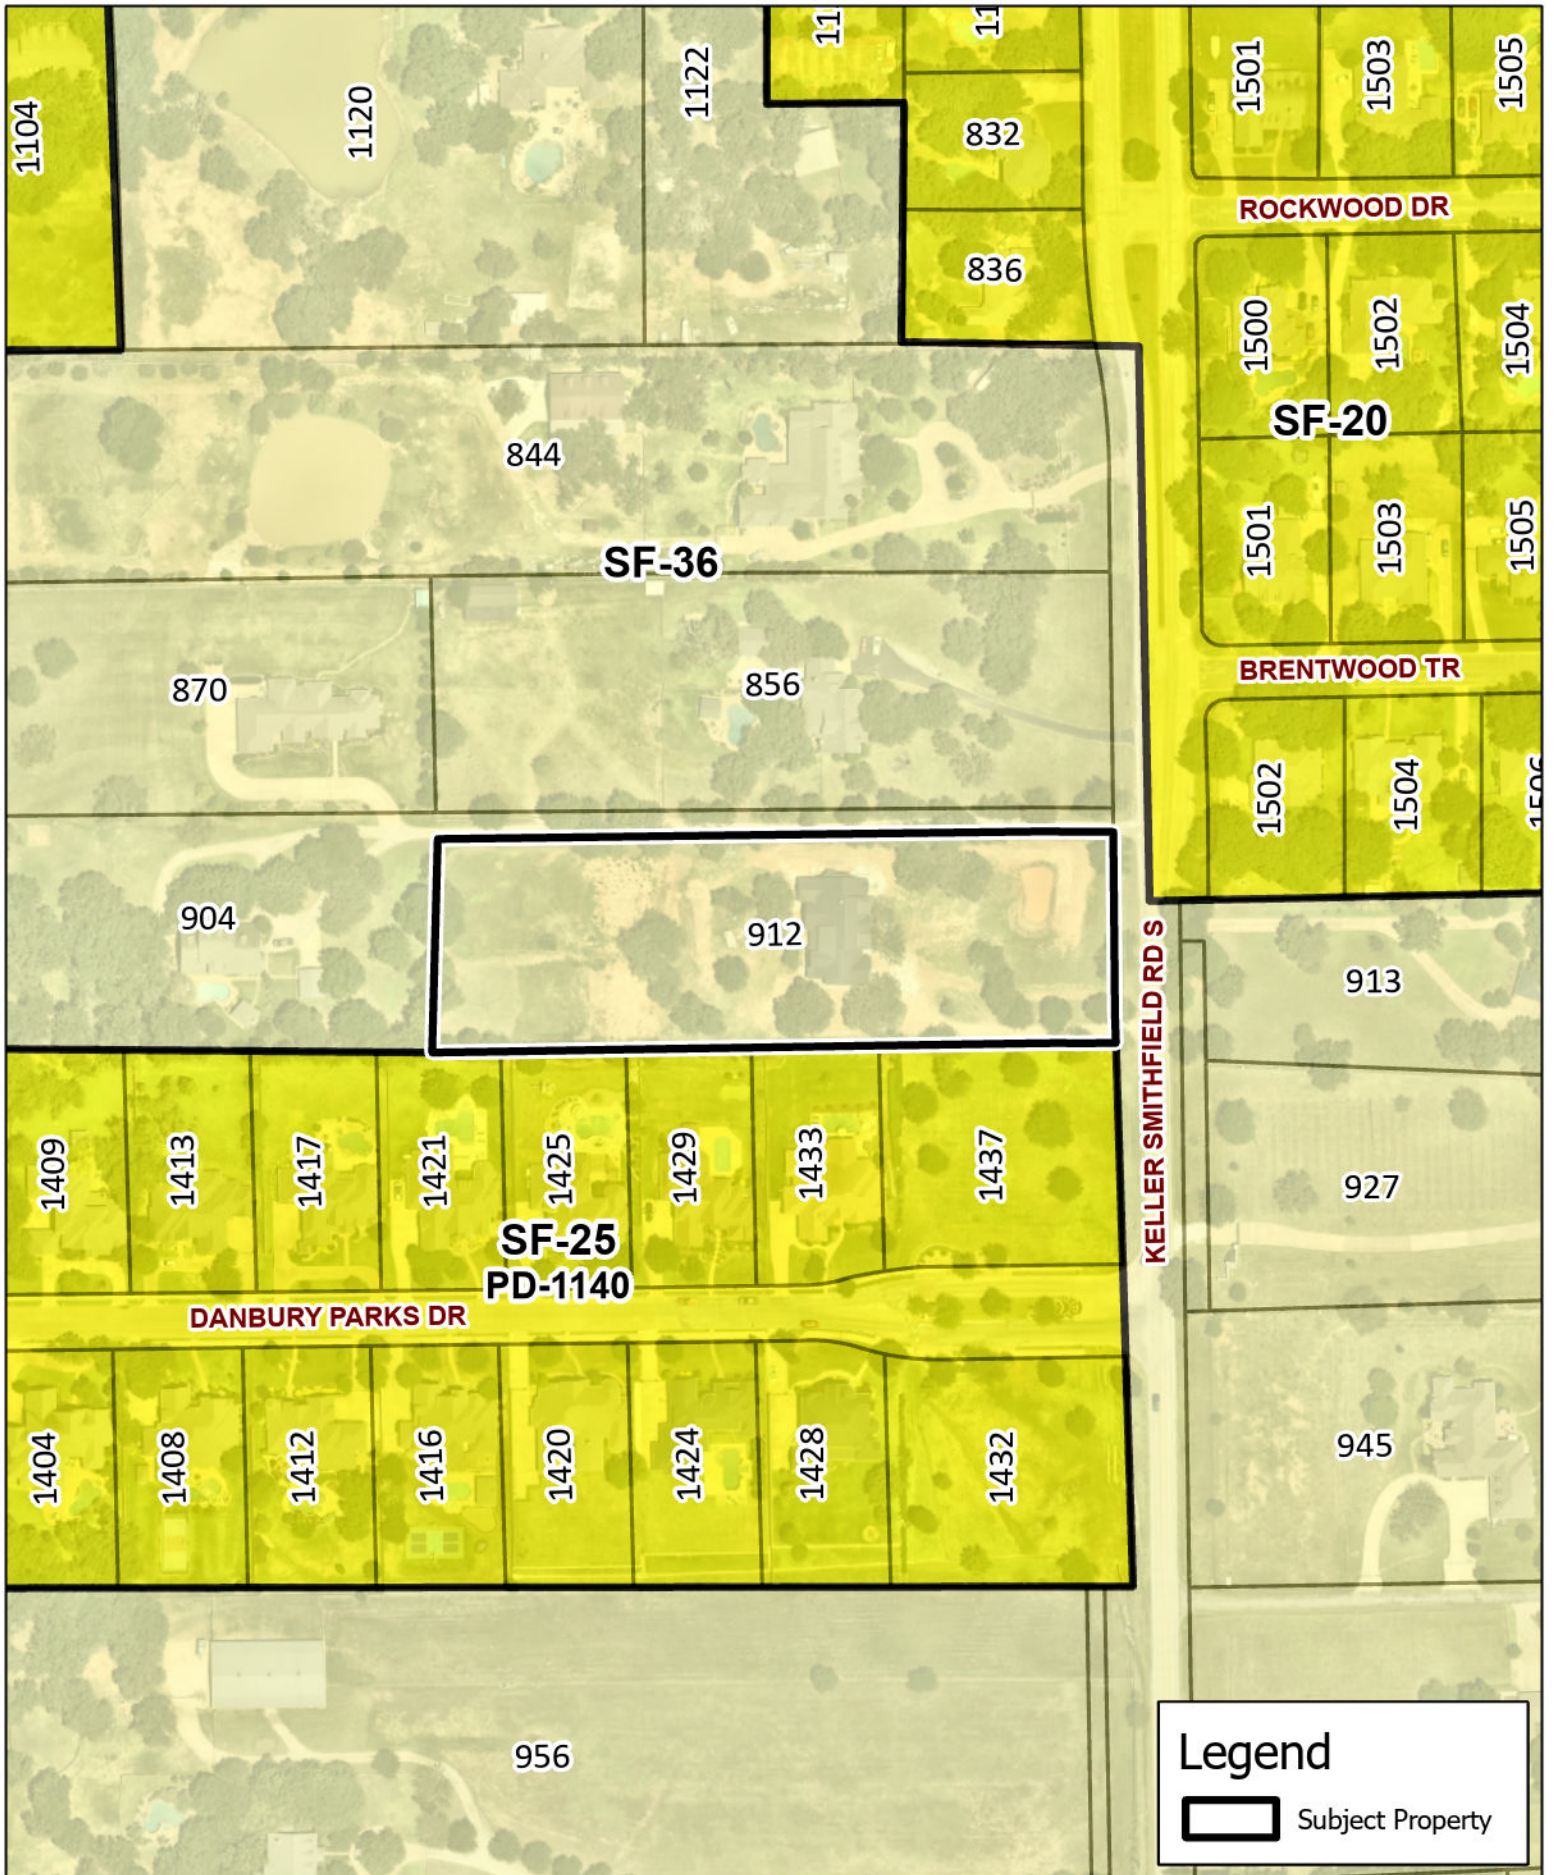

Legend

Subject Property

DISCLAIMER
This data has been compiled for the City of Keller. Various official and unofficial sources were used to gather this information. Every effort was made to ensure the accuracy of this data. However, no guarantee is given or implied to the accuracy of said data.

912 Keller Smithfield Rd S