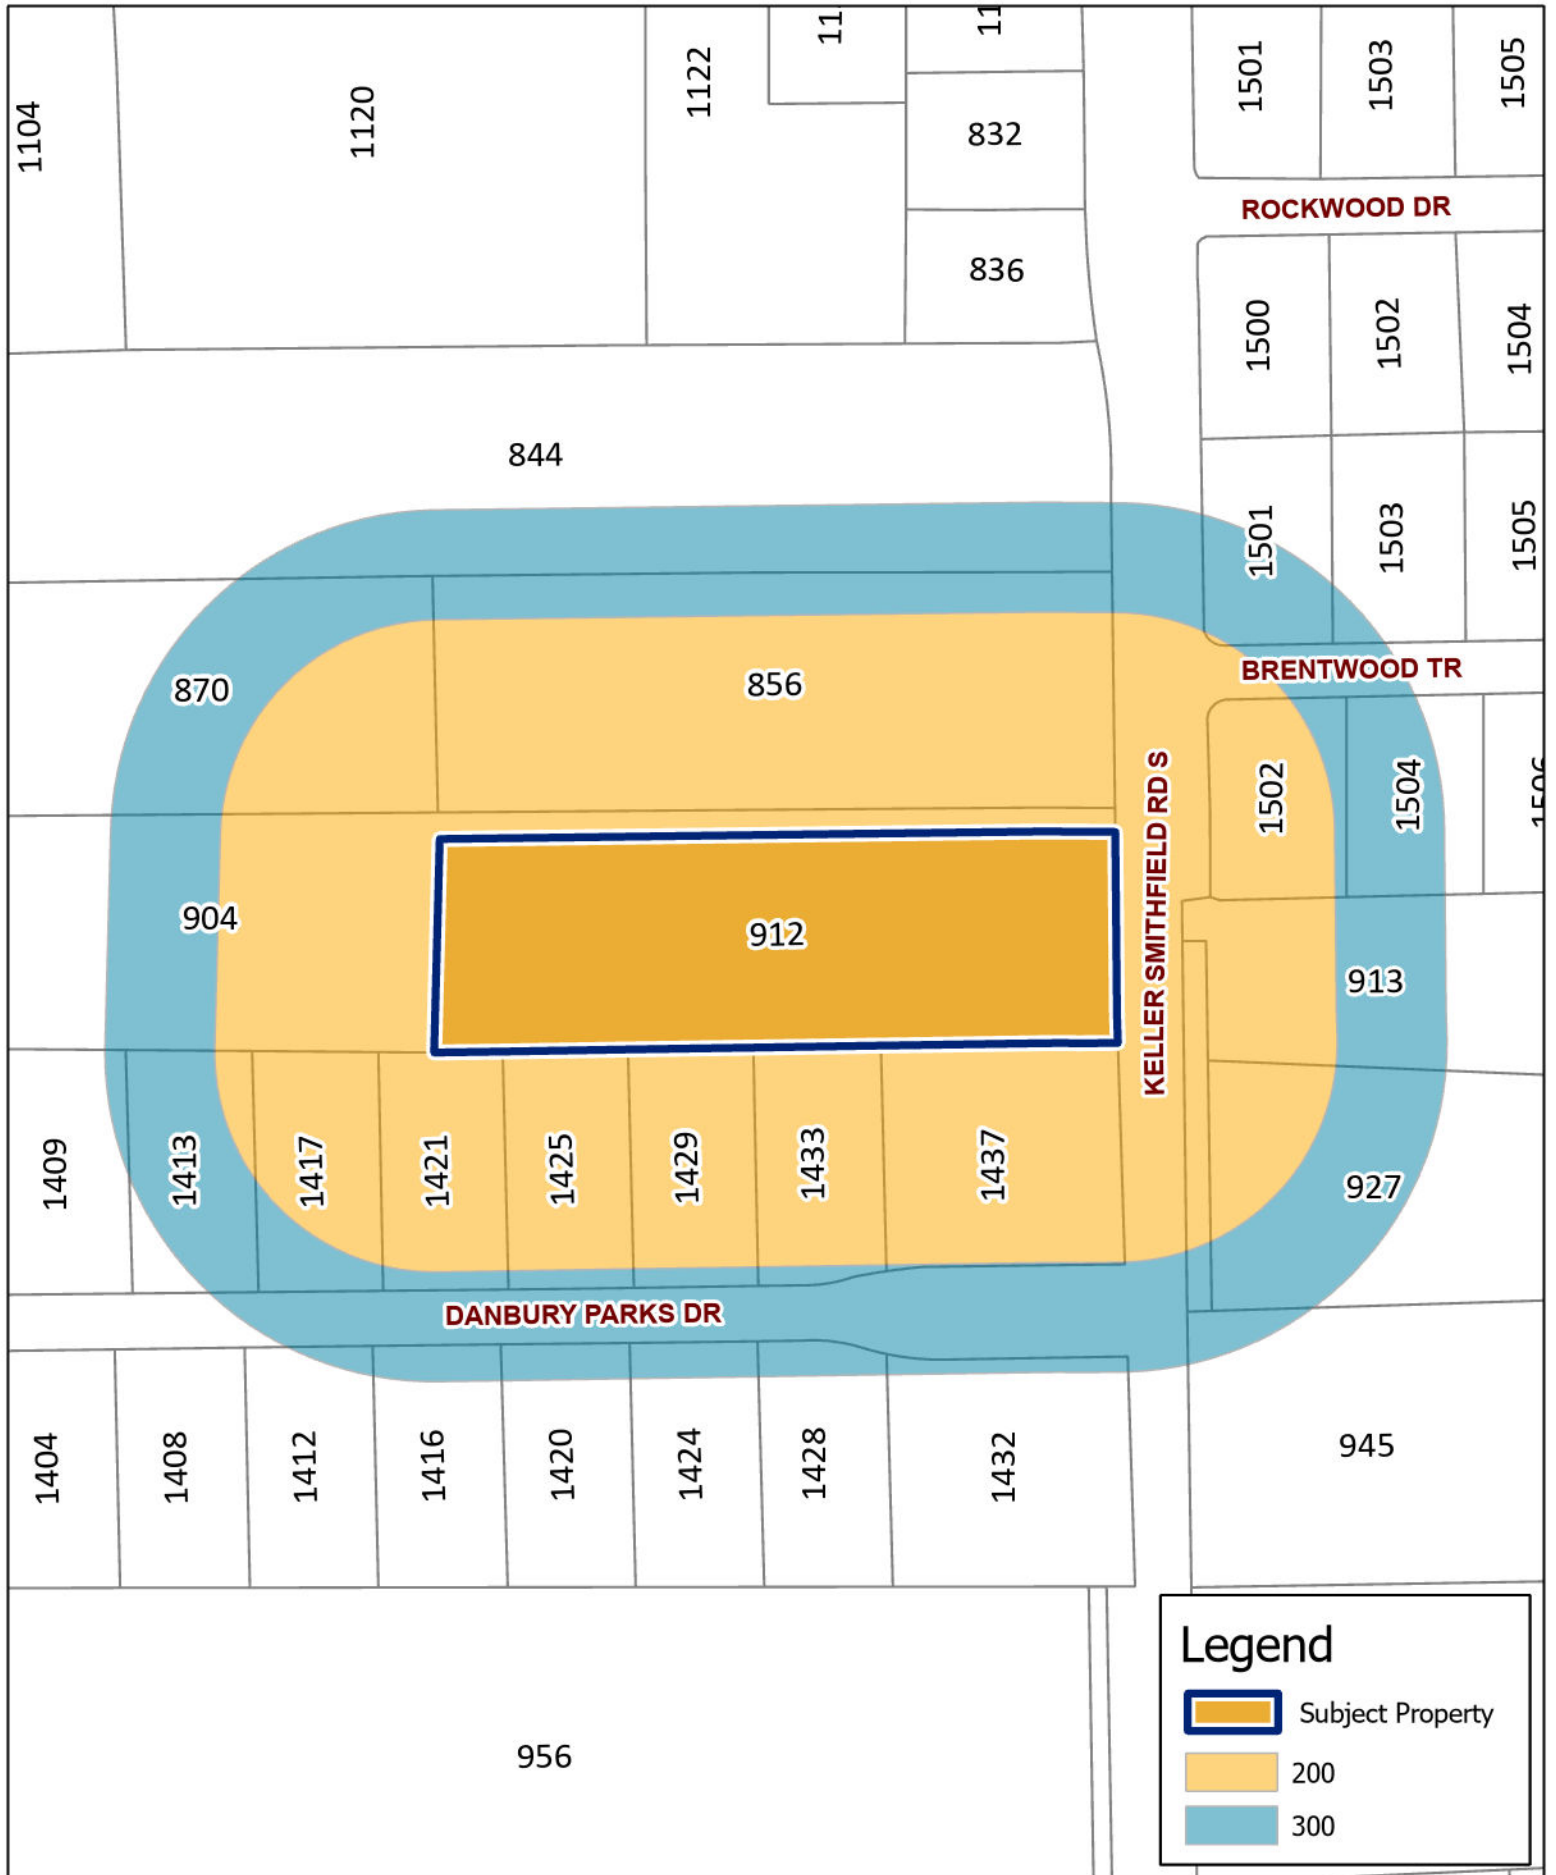

912 Keller Smithfield Rd S

Legend

- Subject Property
- 200
- 300

DISCLAIMER
 This data has been compiled for the City of Keller.
 Various official and unofficial sources were used to gather this information.
 Every effort was made to ensure the accuracy of this data.
 However, no guarantee is given or implied to the accuracy of said data.