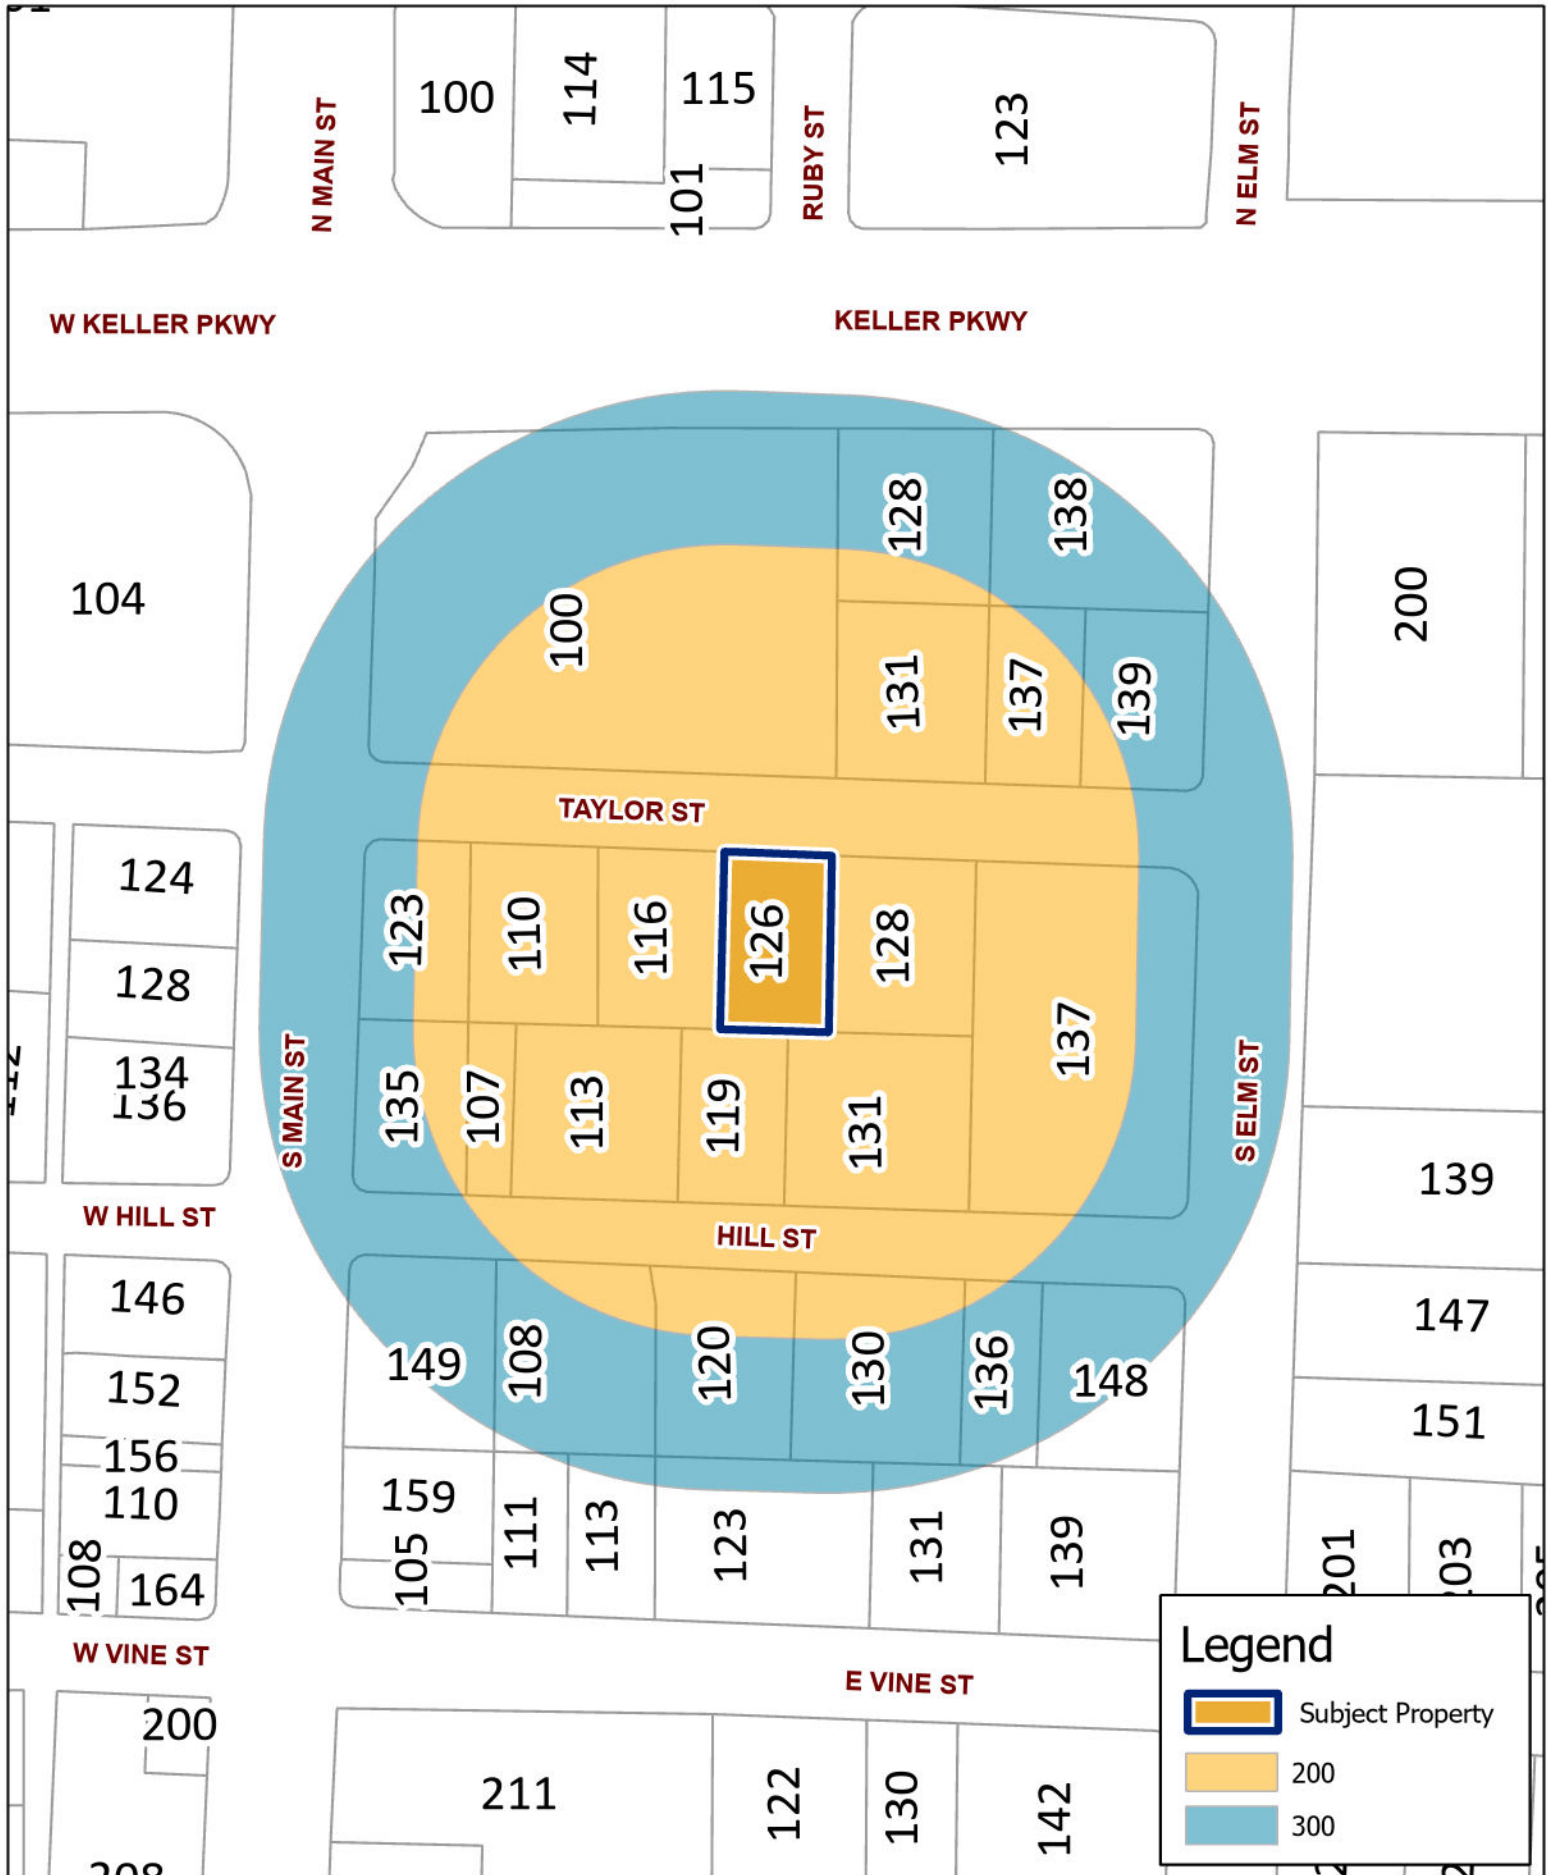

**SUP-2502-0009**  
**126 Taylor St**

↑  
 Updated: 3/12/2025

**Legend**

- Subject Property
- 200
- 300

**DISCLAIMER**  
 This data has been compiled for the City of Keller.  
 Various official and unofficial sources were used to gather this information.  
 Every effort was made to ensure the accuracy of this data.  
 However, no guarantee is given or implied to the accuracy of said data.

**SUP-2502-0009**  
**126 Taylor St**

  
 Updated: 3/12/2025

DISCLAIMER  
 This data has been compiled for the City of Keller.  
 Various official and unofficial sources were used to gather this information.  
 Every effort was made to ensure the accuracy of this data.  
 However, no guarantee is given or implied to the accuracy of said data.

**SUP-2502-0009**  
**126 Taylor St**

**Legend**  
 Subject Property