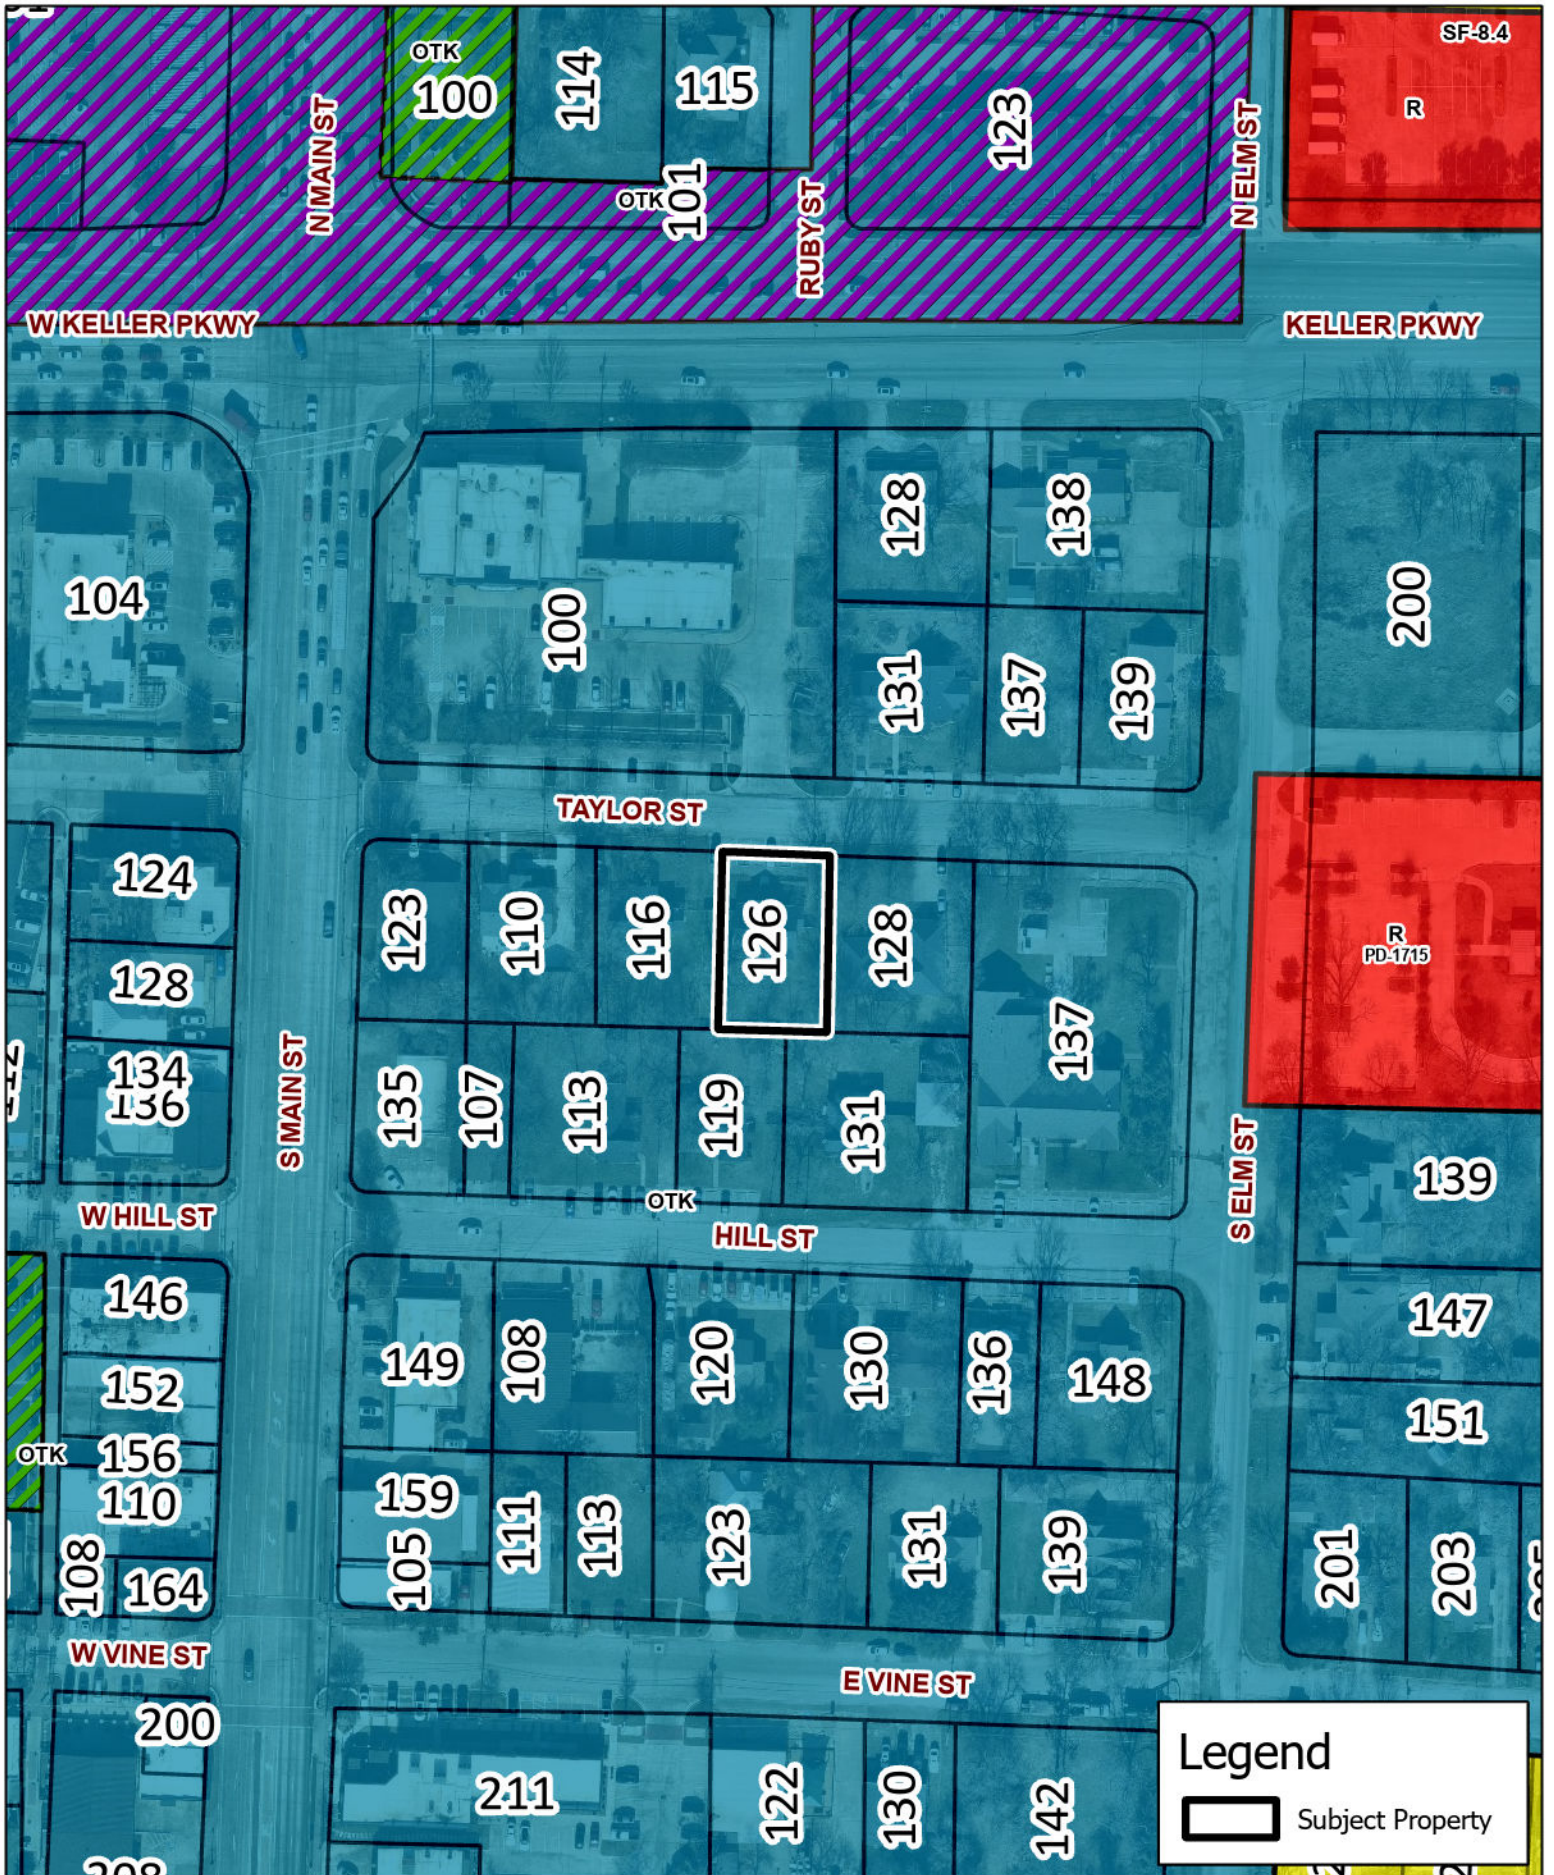

DISCLAIMER
This data has been compiled for the City of Keller.
Various official and unofficial sources were used to gather this information.
Every effort was made to ensure the accuracy of this data.
However, no guarantee is given or implied to the accuracy of said data.

SUP-2502-0009
126 Taylor St

Legend
Subject Property