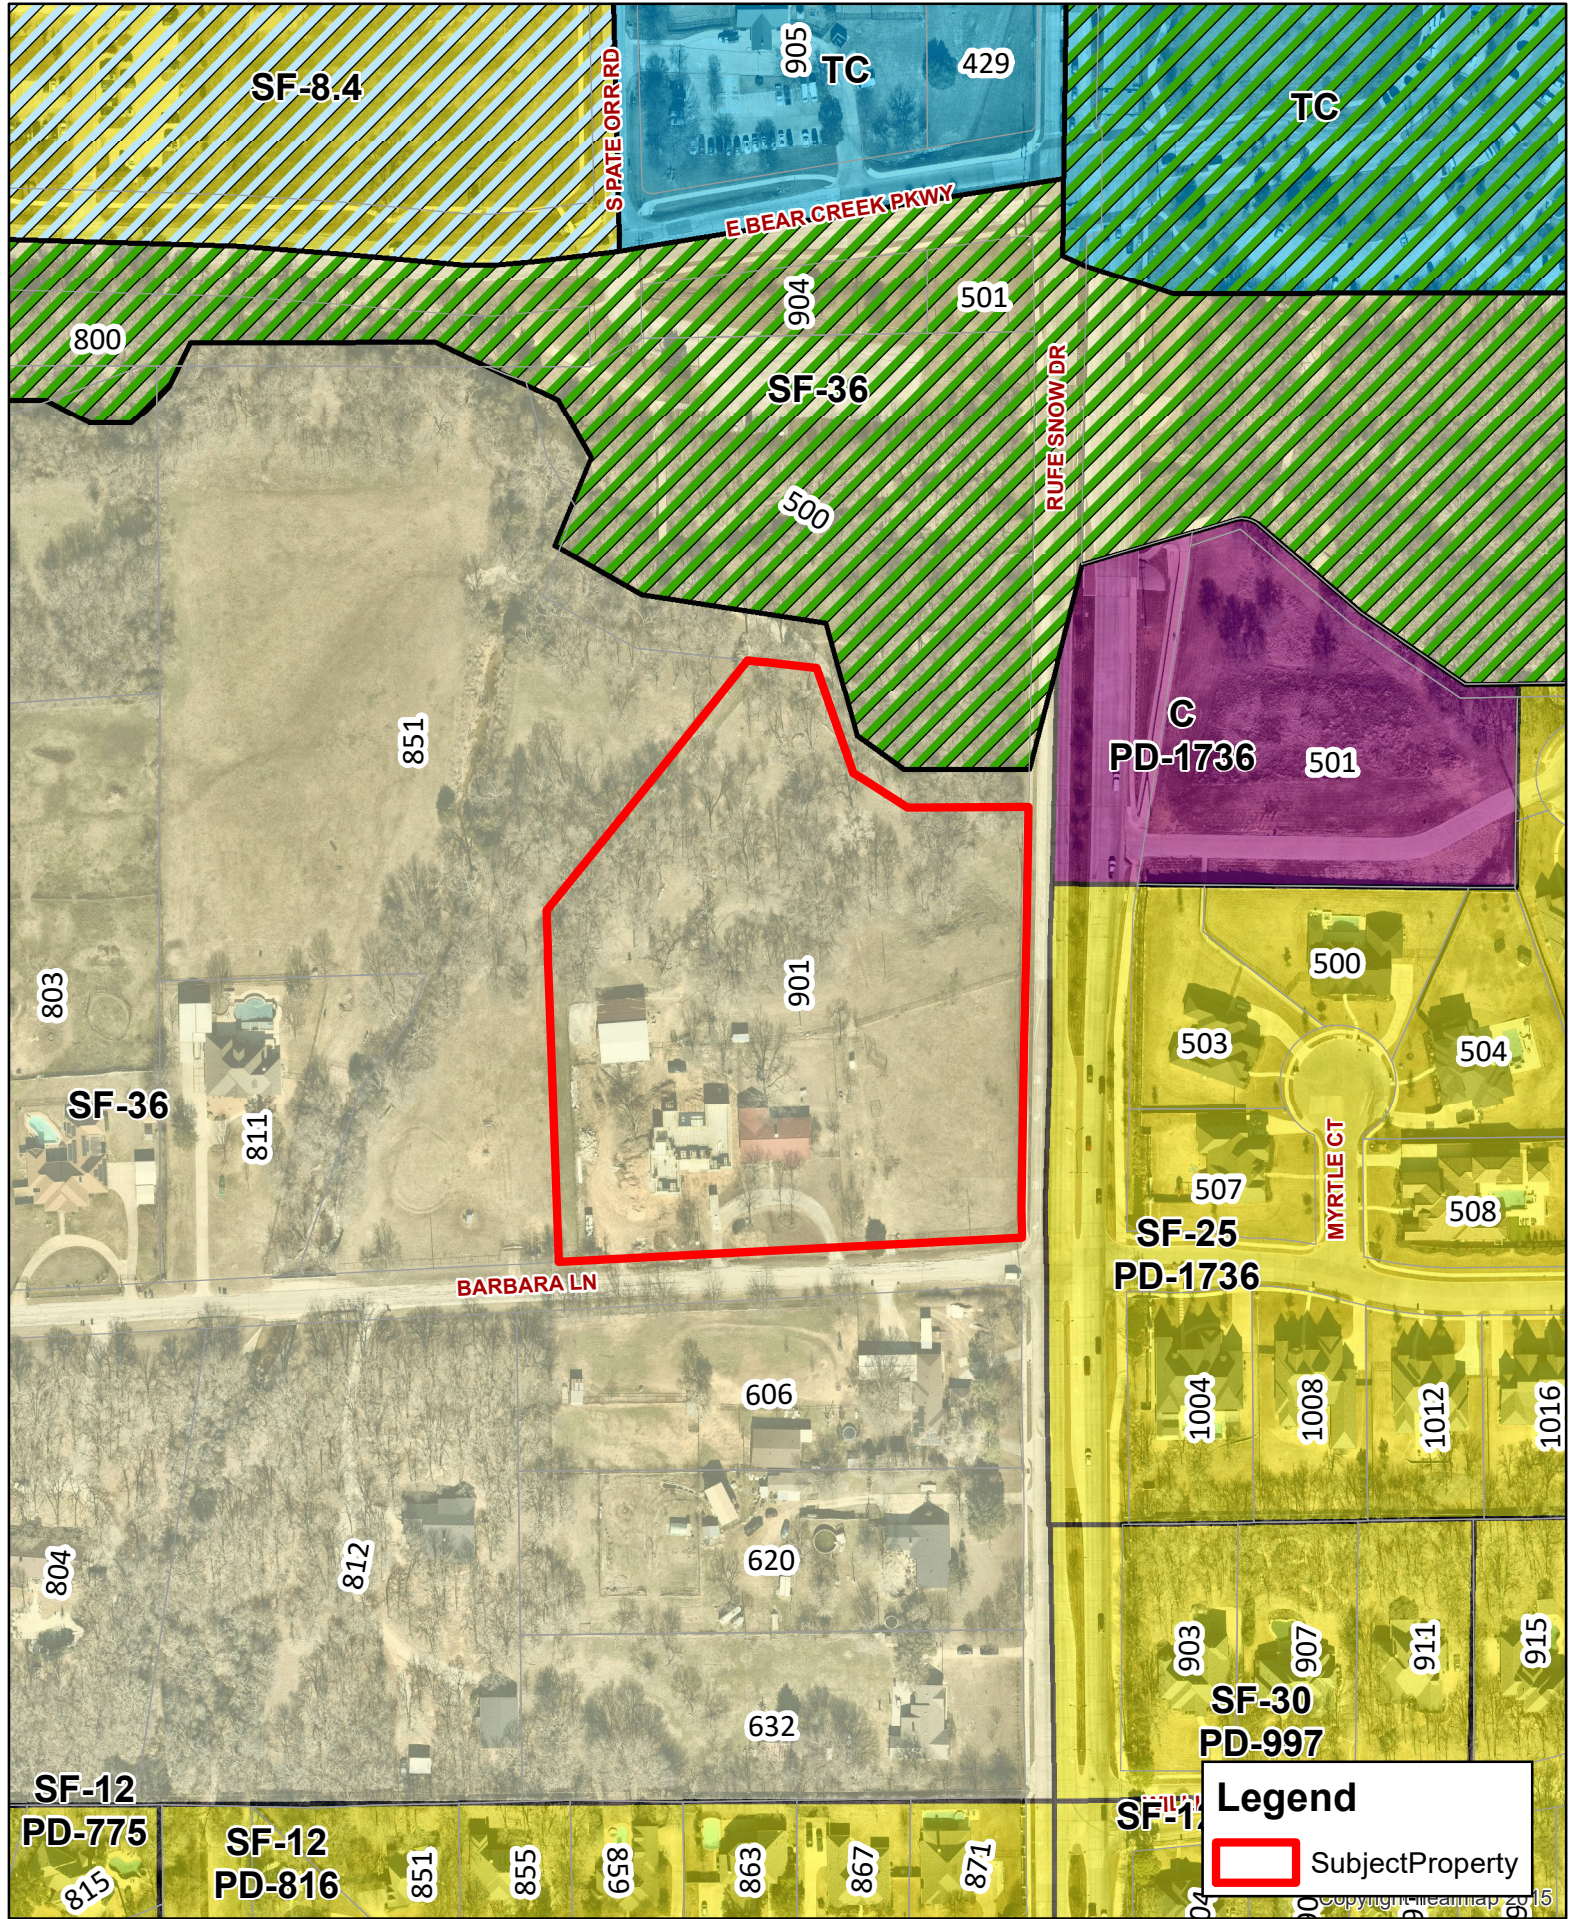

Legend

Subject Property

Updated: 4/13/2023

901 Barbara Ln
SUP-23-0013

DISCLAIMER
This data has been compiled for the City of Keller. Various official and unofficial sources were used to gather this information. Every effort was made to ensure the accuracy of this data. However, no guarantee is given or implied to the accuracy of said data.

Legend

Subject Property

901 Barbara Ln
SUP-23-0013

Updated: 4/13/2023

DISCLAIMER
 This data has been compiled for the City of Keller. Various official and unofficial sources were used to gather this information. Every effort was made to ensure the accuracy of this data. However, no guarantee is given or implied to the accuracy of said data.