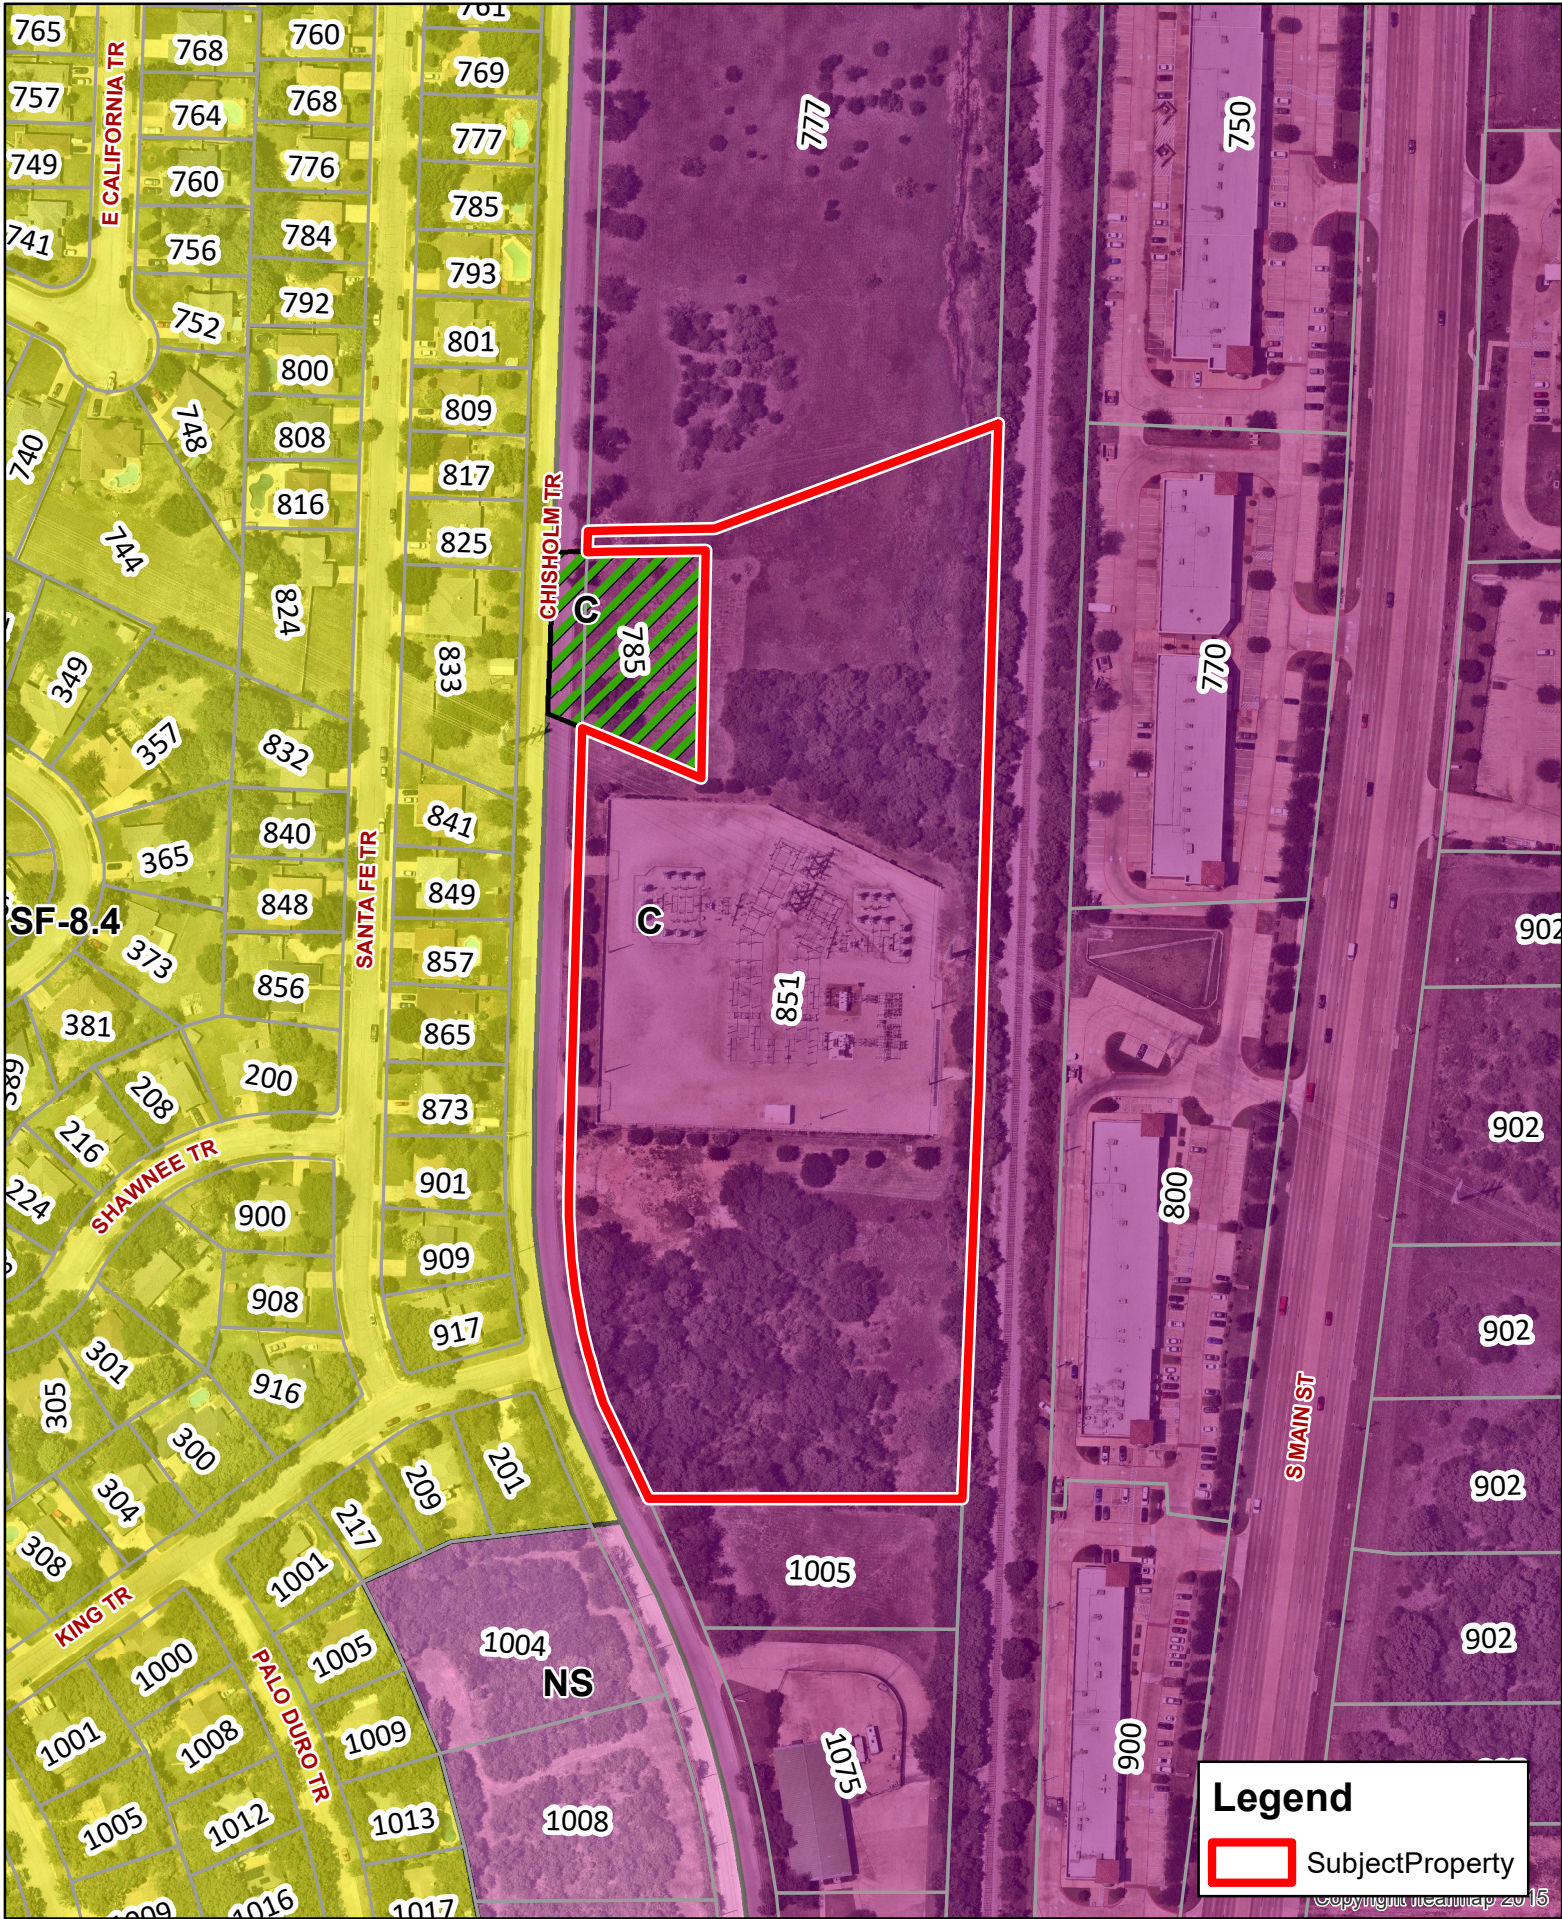

CHISHOLM TR

785

851

770

800

906

S MAIN ST

**Legend**

SubjectProperty

Updated: 7/26/2023

**SUP-23-0023**  
**851 Chisholm Tr**

**DISCLAIMER**  
This data has been compiled for the City of Keller. Various official and unofficial sources were used to gather this information. Every effort was made to ensure the accuracy of this data. However, no guarantee is given or implied to the accuracy of said data.

**SUP-23-0023**  
**851 Chisholm Tr**

Updated: 7/26/2023

**DISCLAIMER**  
 This data has been compiled for the City of Keller.  
 Various official and unofficial sources were used to gather this information.  
 Every effort was made to ensure the accuracy of this data.  
 However, no guarantee is given or implied to the accuracy of said data.