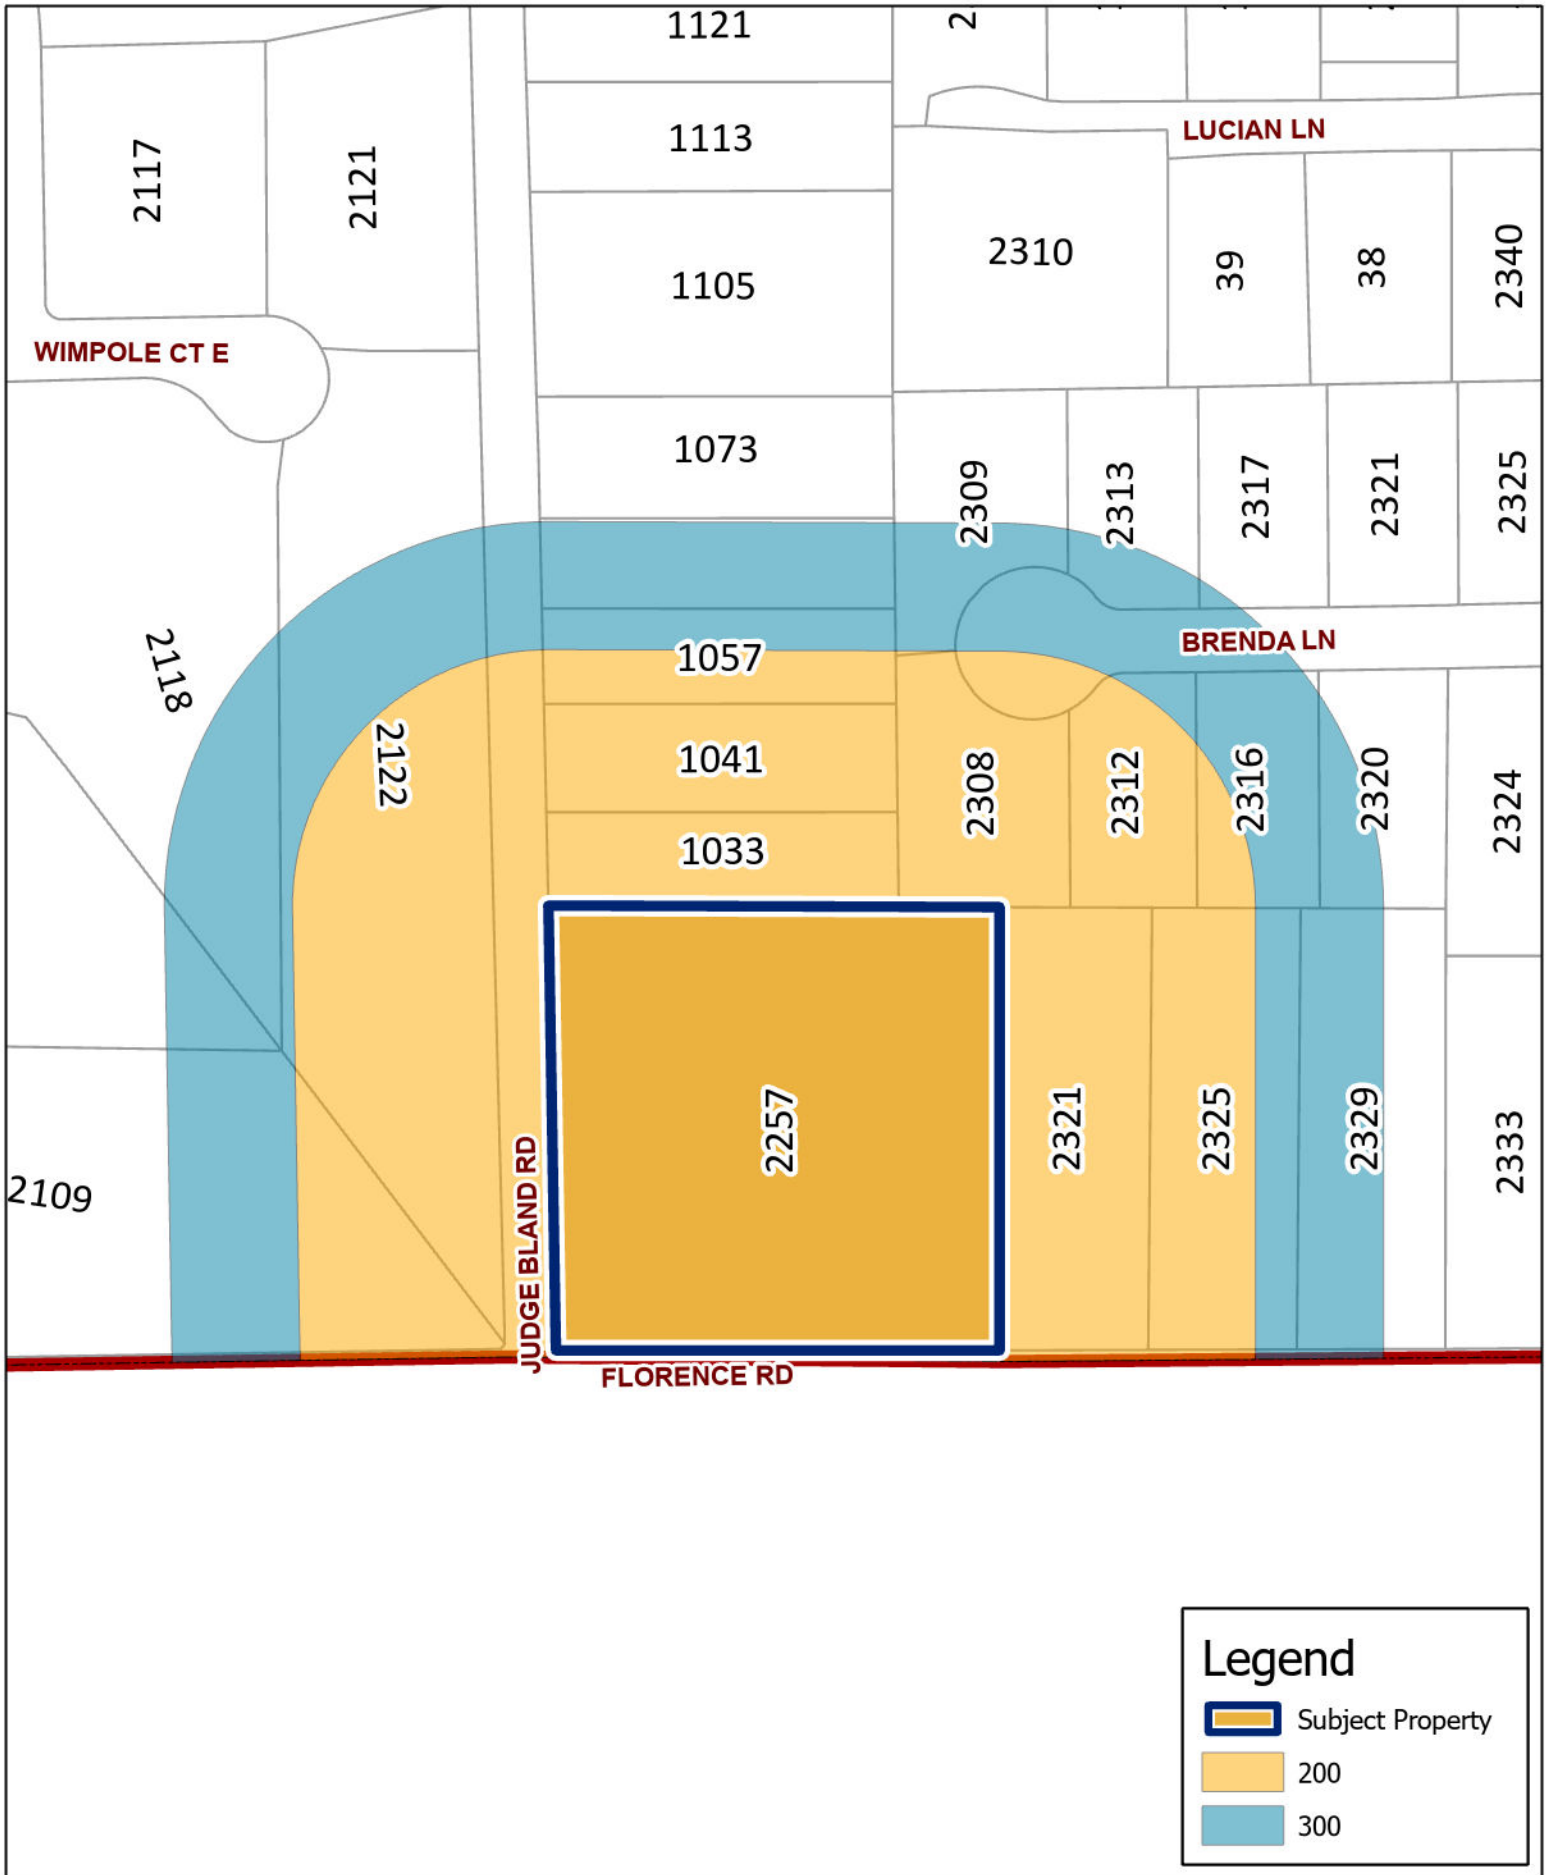

**ZONE-2407-0001**  
**2257 Florence Rd**

  
 Updated: 7/10/2024

**Legend**

- Subject Property
- 200
- 300

**DISCLAIMER**  
 This data has been compiled for the City of Keller.  
 Various official and unofficial sources were used to gather this information.  
 Every effort was made to ensure the accuracy of this data.  
 However, no guarantee is given or implied to the accuracy of said data.