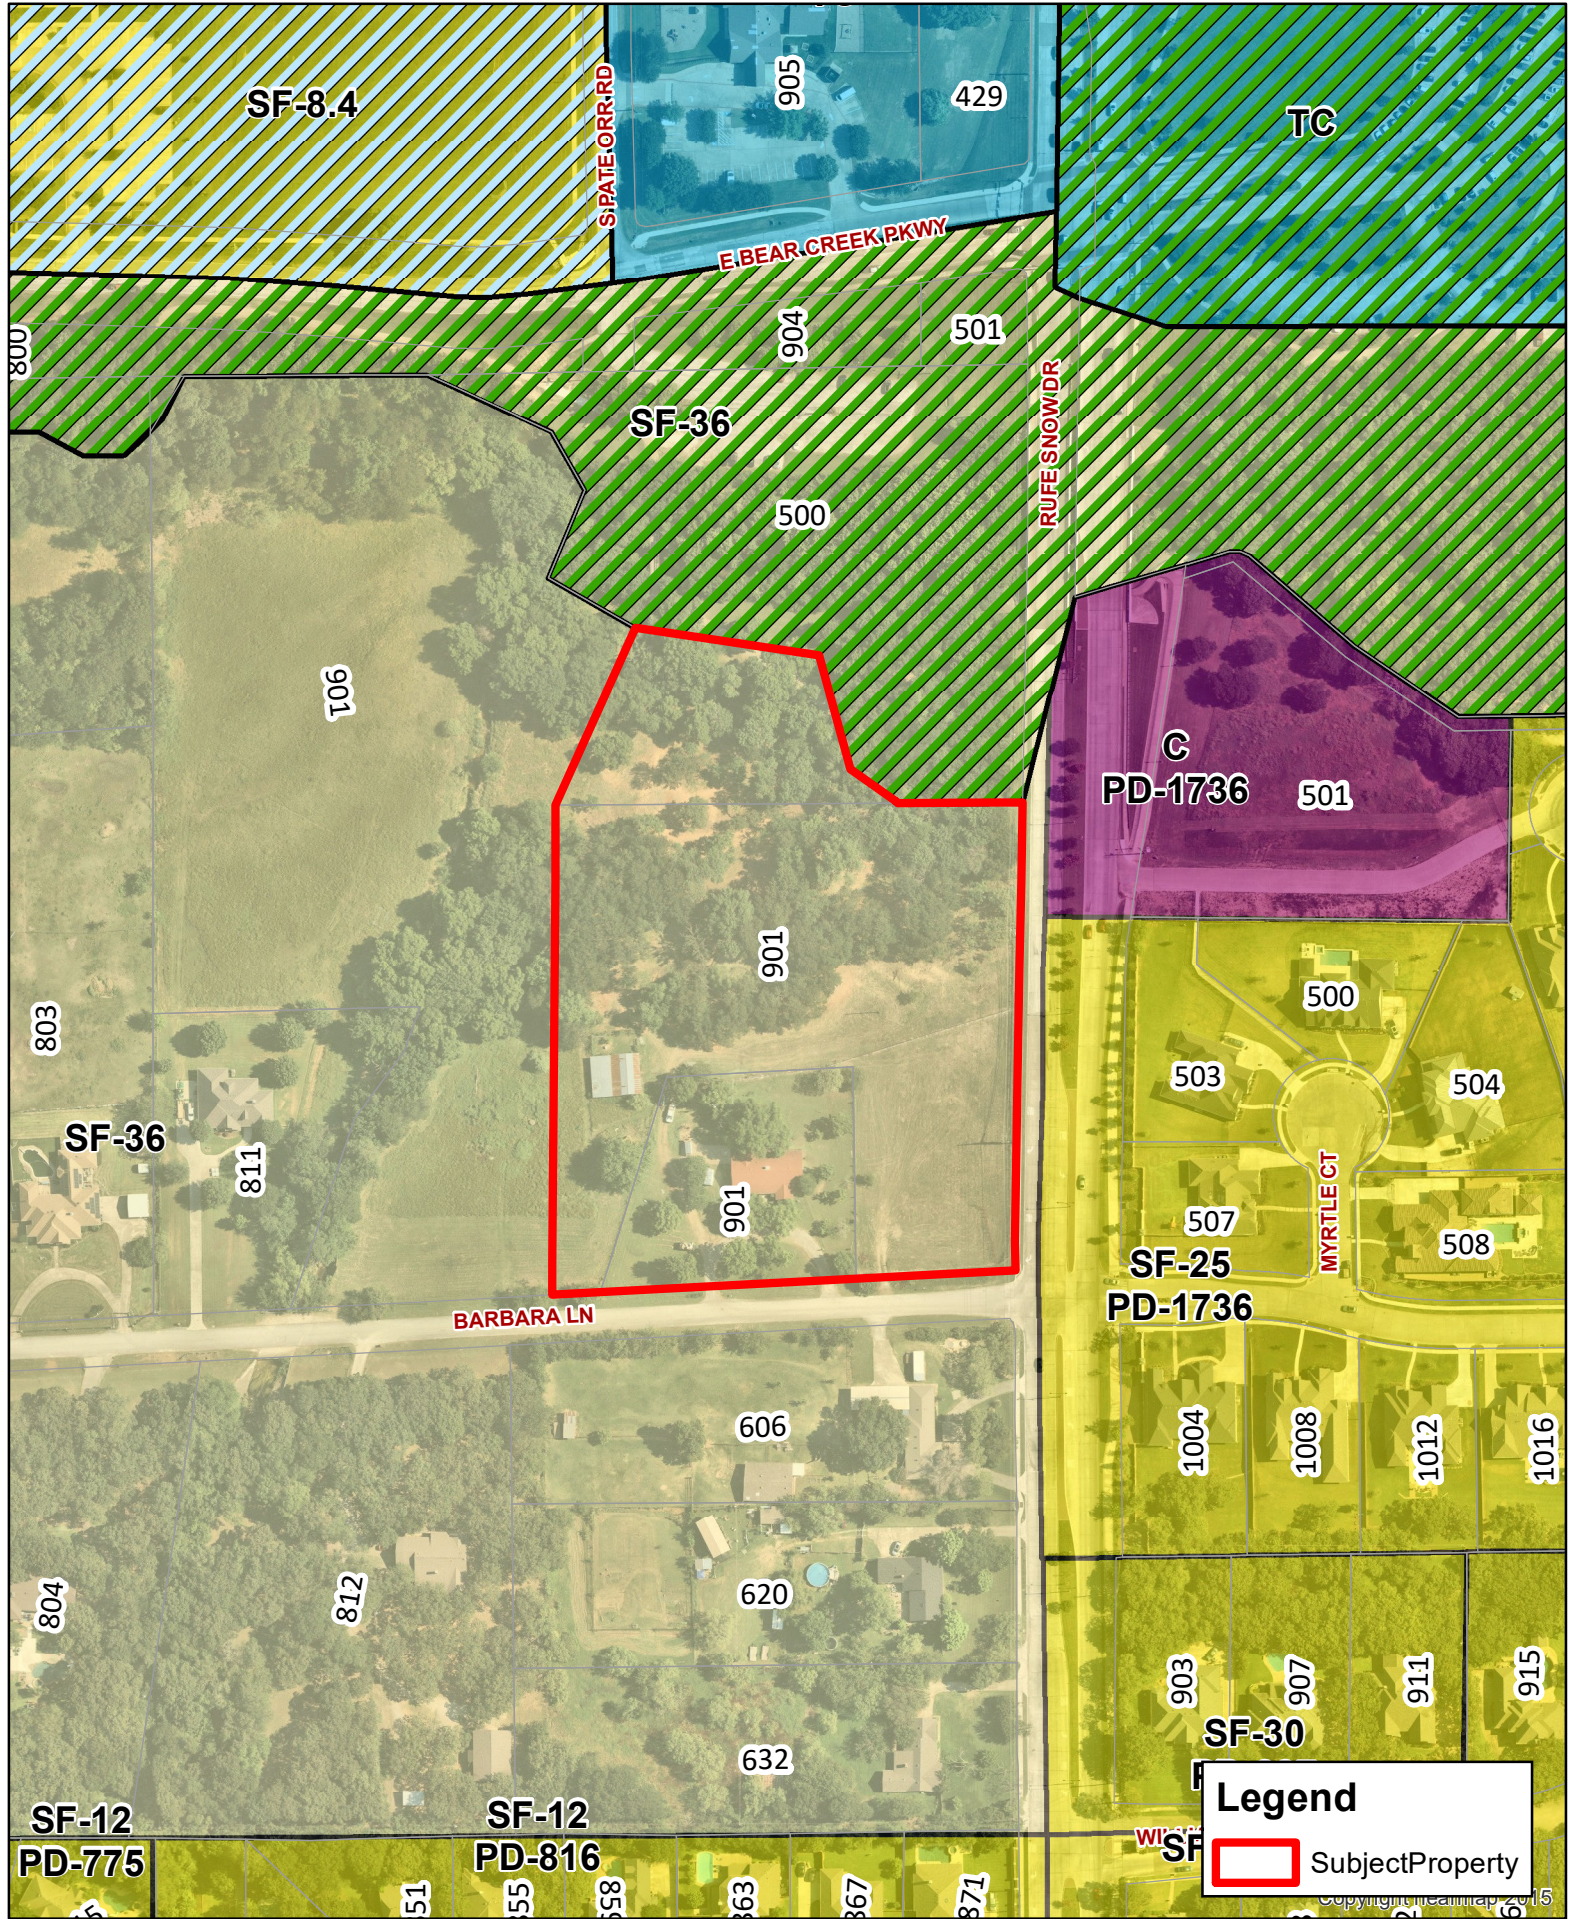

Legend

 SubjectProperty

Updated: 9/16/2021

901 Barbara Ln

DISCLAIMER
 This data has been compiled for the City of Keller. Various official and unofficial sources were used to gather this information. Every effort was made to ensure the accuracy of this data. However, no guarantee is given or implied to the accuracy of said data.

Legend

SubjectProperty

901 Barbara Ln

Updated: 9/16/2021

DISCLAIMER
 This data has been compiled for the City of Keller. Various official and unofficial sources were used to gather this information. Every effort was made to ensure the accuracy of this data. However, no guarantee is given or implied to the accuracy of said data.