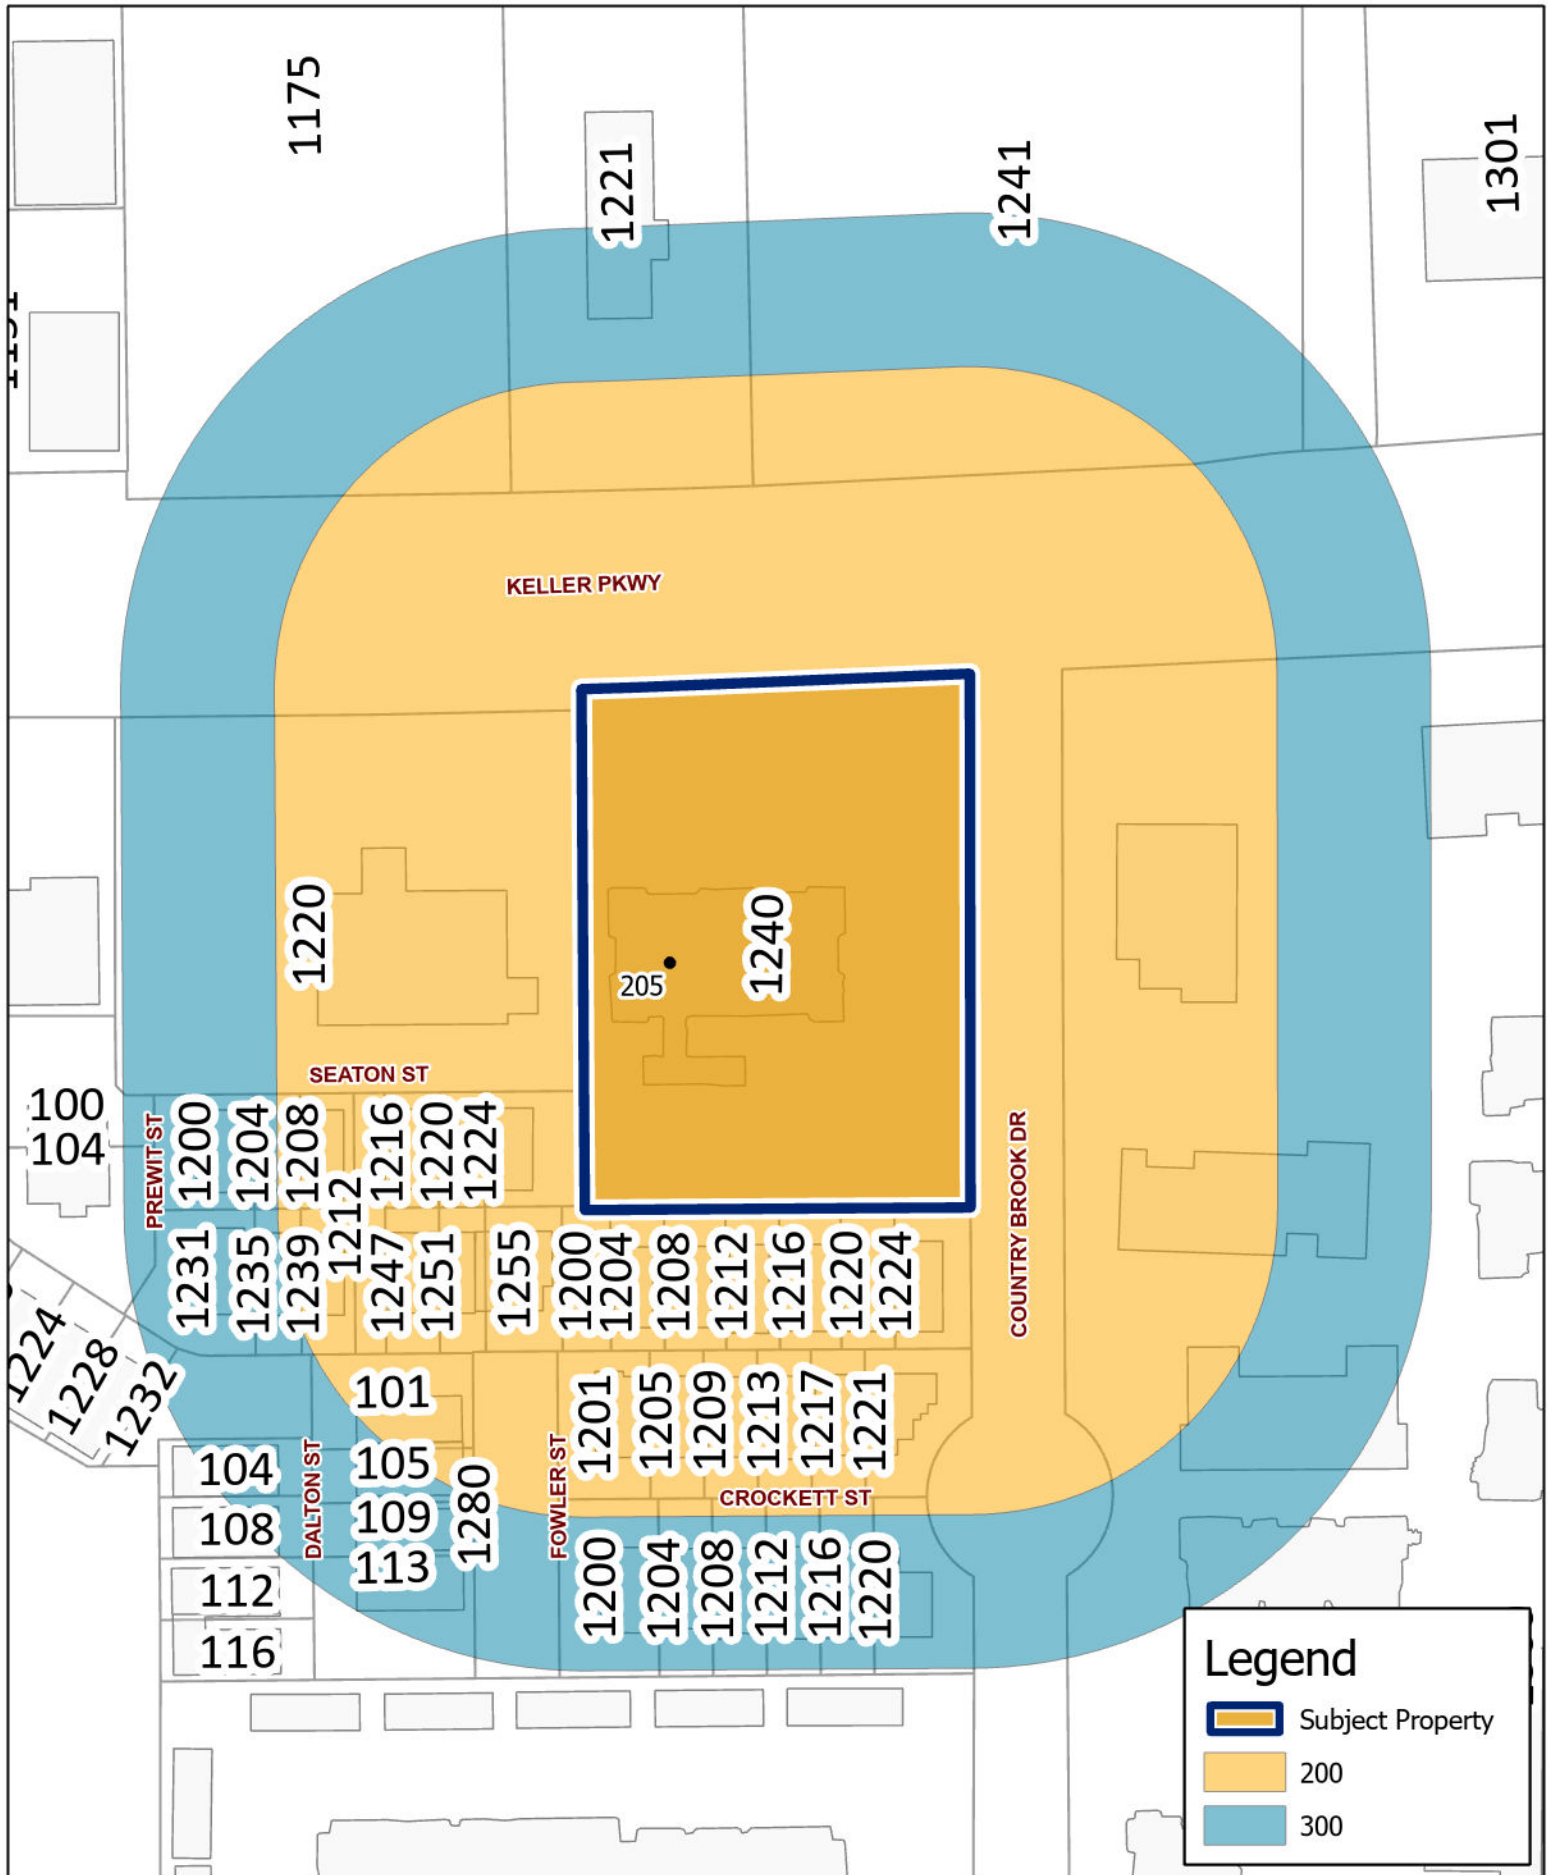

SUP-24-0012
1240 Keller Pkwy Ste 205

Updated: 5/14/2024

DISCLAIMER
 This data has been compiled for the City of Keller.
 Various official and unofficial sources were used to gather this information.
 Every effort was made to ensure the accuracy of this data.
 However, no guarantee is given or implied to the accuracy of said data.

SUP-24-0012
1240 Keller Pkwy Ste 205

Updated: 5/14/2024