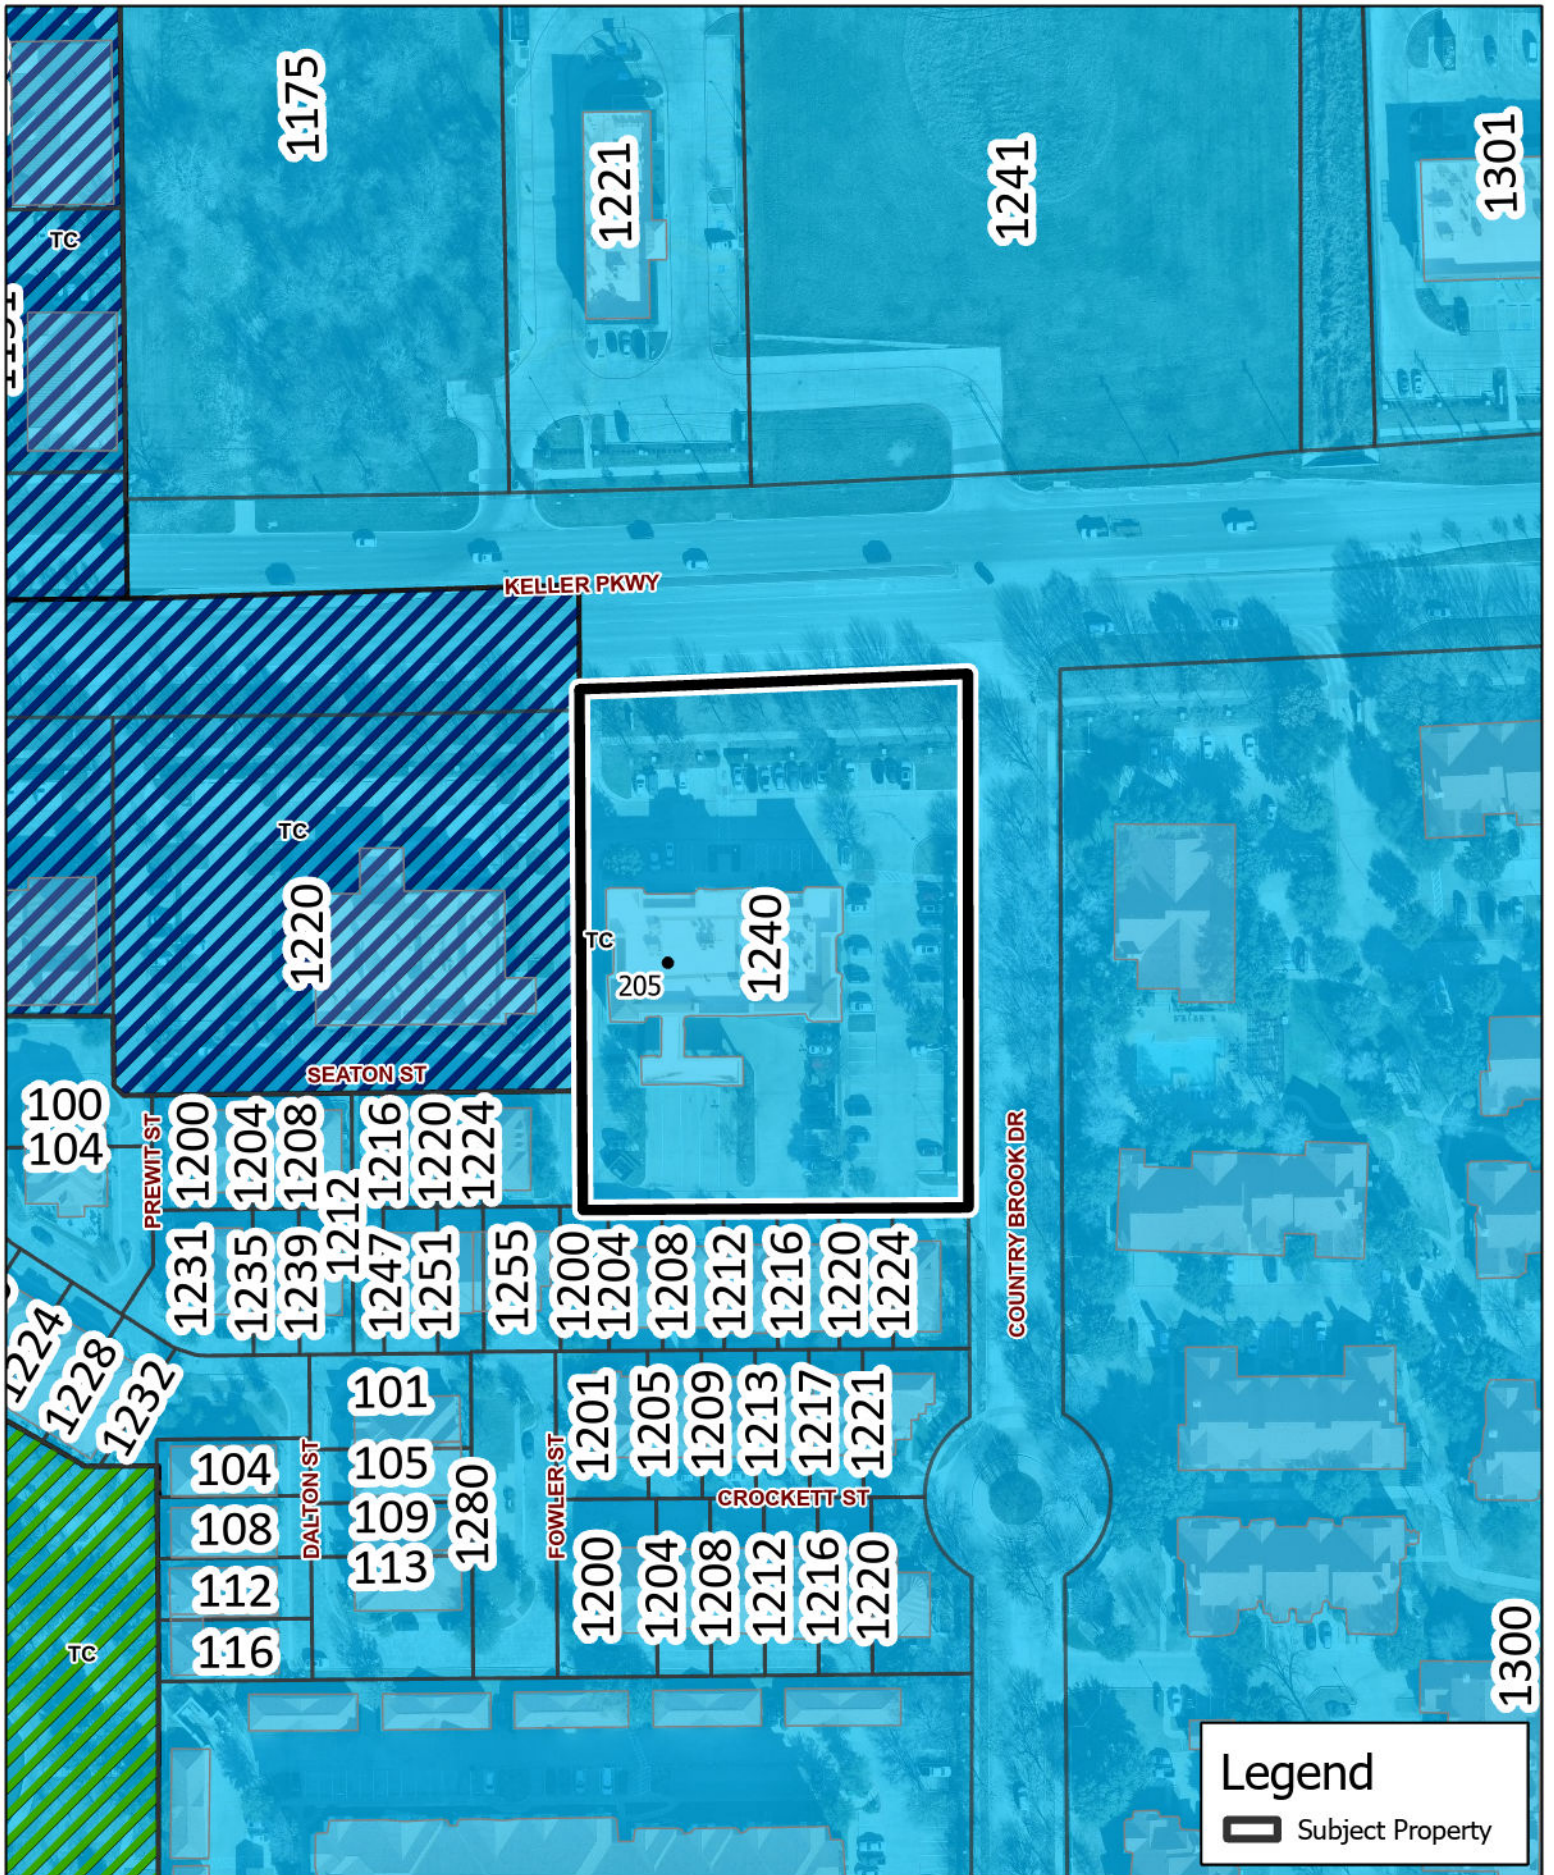

DISCLAIMER
This data has been compiled for the City of Keller.
Various official and unofficial sources were used to gather this information.
Every effort was made to ensure the accuracy of this data.
However, no guarantee is given or implied to the accuracy of said data.

SUP-24-0012
1240 Keller Pkwy Ste 205

Updated: 5/14/2024