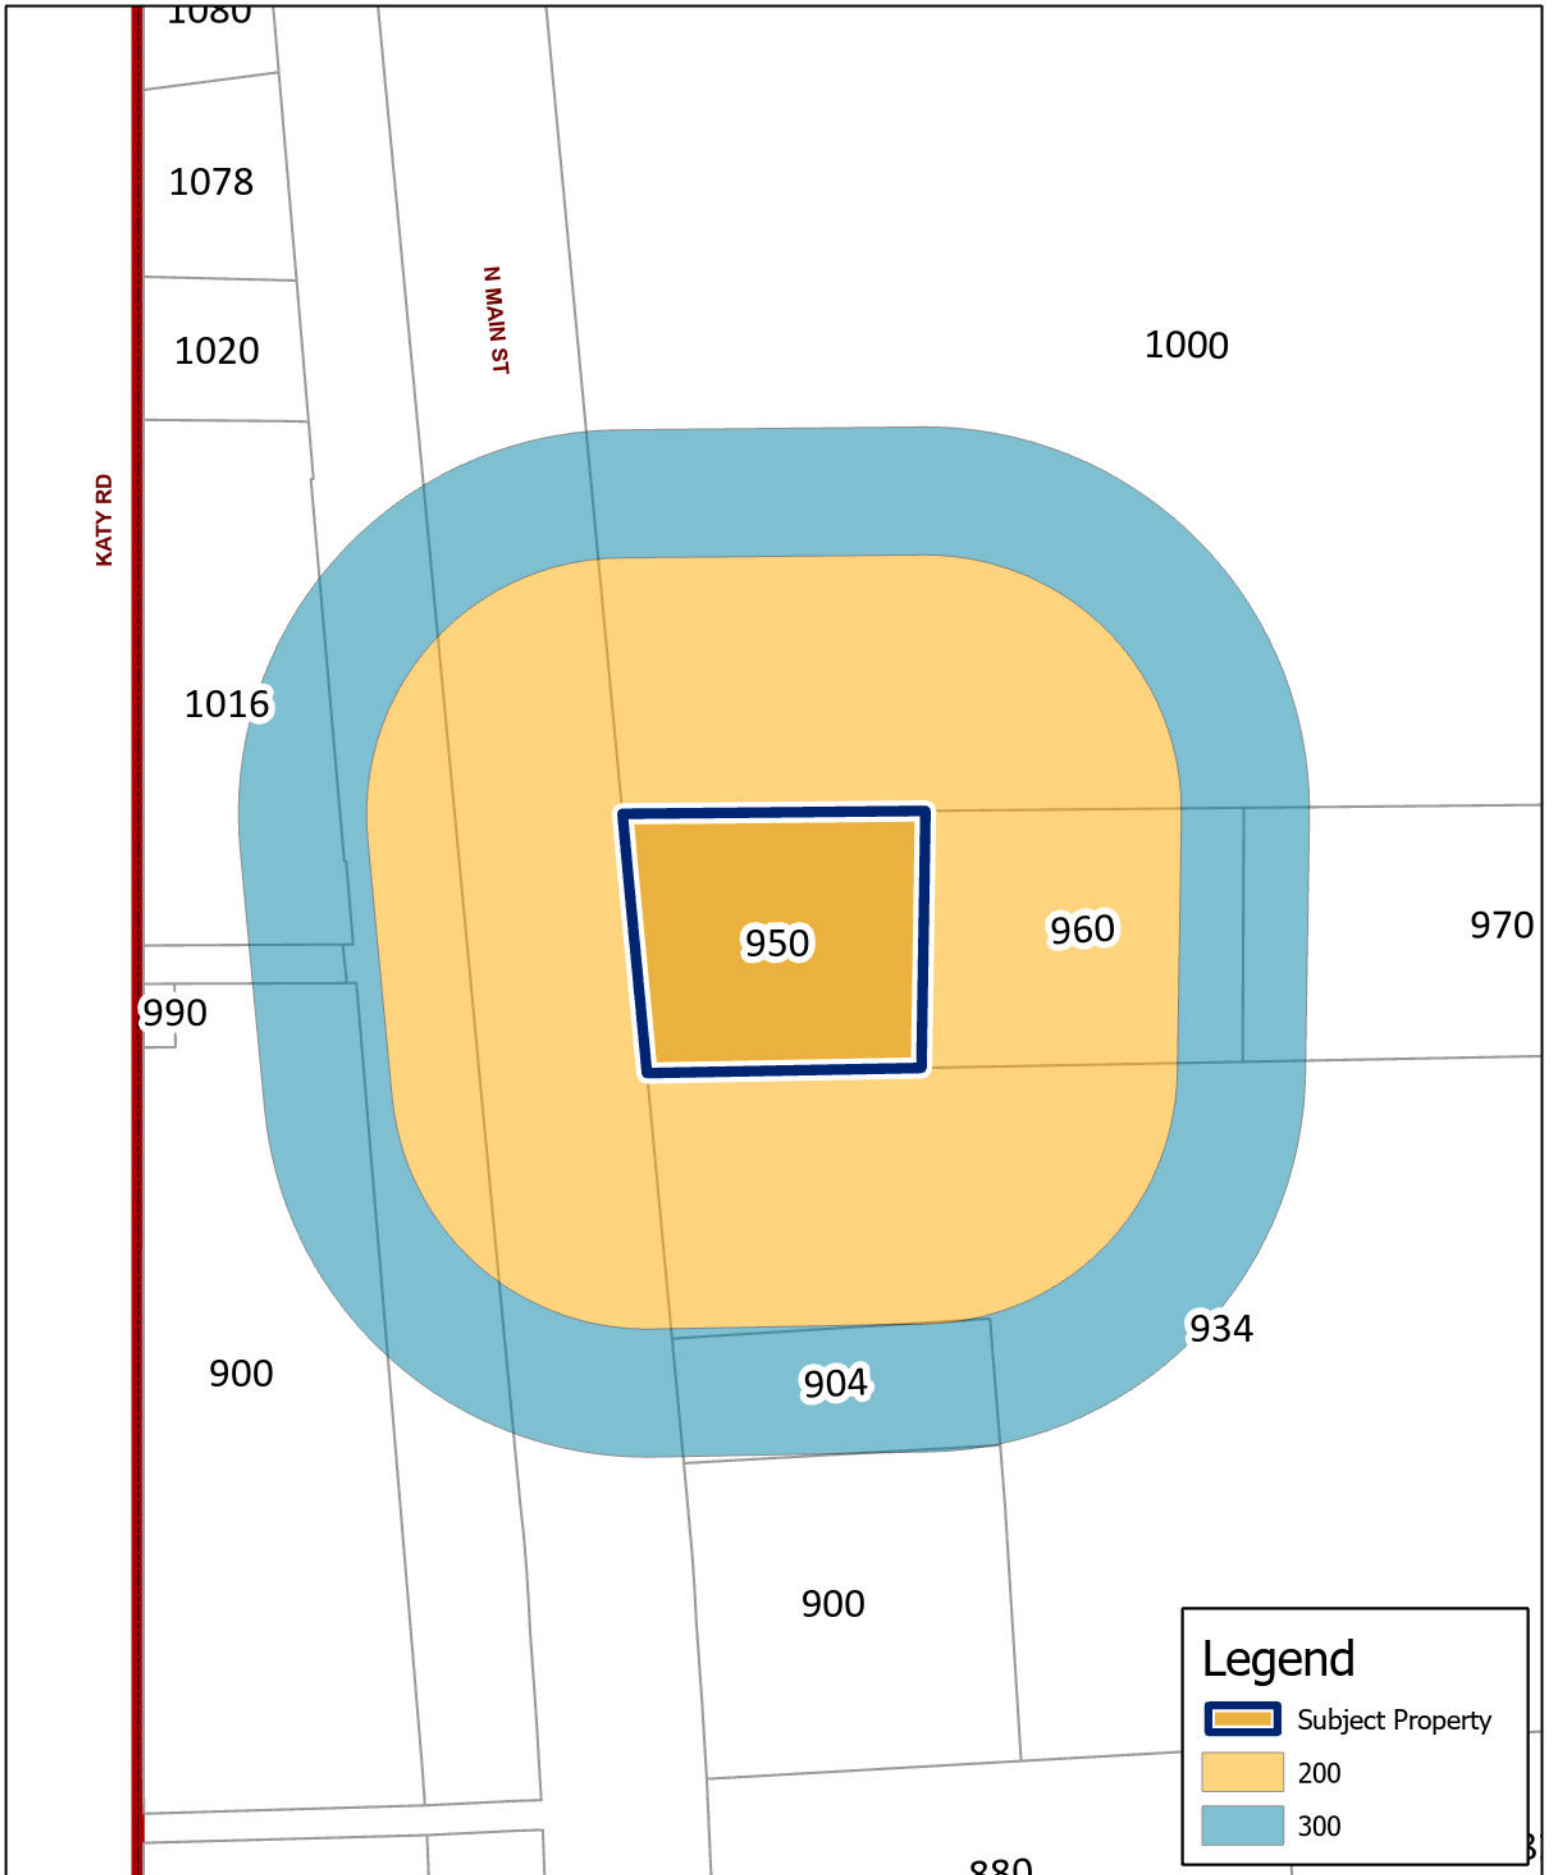

Legend
[Red Box] Subject Property

DISCLAIMER
This data has been compiled for the City of Keller. Various official and unofficial sources were used to gather this information. Every effort was made to ensure the accuracy of this data. However, no guarantee is given or implied to the accuracy of said data.

SUP-24-0013
950 N Main St

Updated: 5/14/2024

Legend

- Subject Property
- 200
- 300

DISCLAIMER
 This data has been compiled for the City of Keller.
 Various official and unofficial sources were used to gather this information.
 Every effort was made to ensure the accuracy of this data.
 However, no guarantee is given or implied to the accuracy of said data.

SUP-24-0013
950 N Main St

↑
↓

Updated: 5/14/2024

Legend
 Subject Property

DISCLAIMER
 This data has been compiled for the City of Keller.
 Various official and unofficial sources were used to gather this information.
 Every effort was made to ensure the accuracy of this data.
 However, no guarantee is given or implied to the accuracy of said data.

SUP-24-0013
950 N Main St

 Updated: 5/14/2024