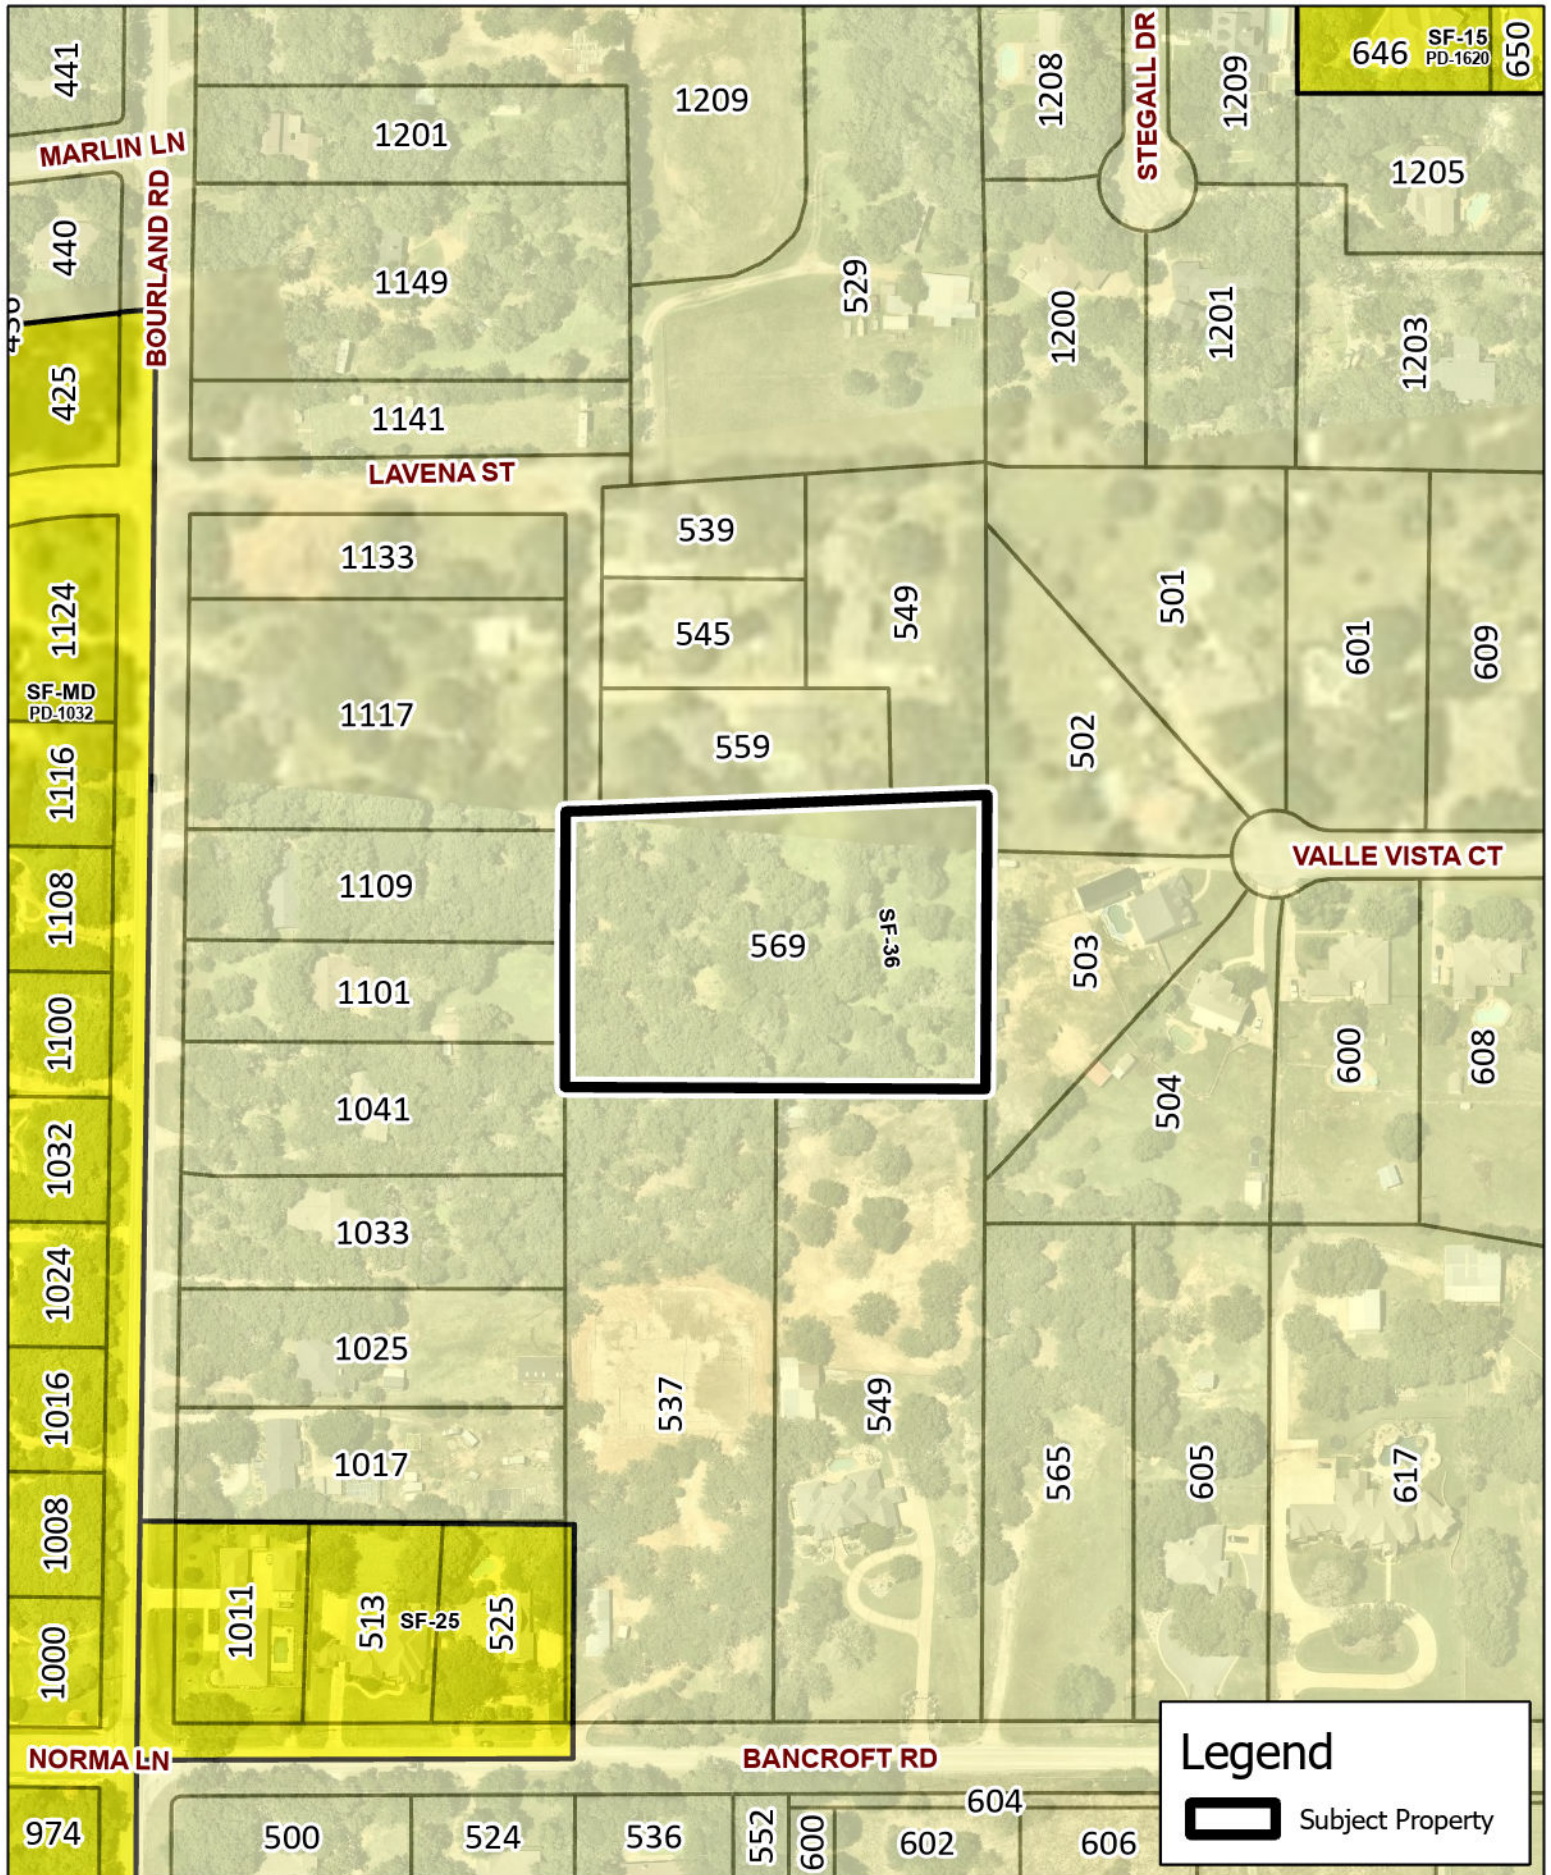

Legend

 Subject Property

DISCLAIMER
 This data has been compiled for the City of Keller.
 Various official and unofficial sources were used to gather this information.
 Every effort was made to ensure the accuracy of this data.
 However, no guarantee is given or implied to the accuracy of said data.

569 Lavena St

 Updated: 8/21/2024

DISCLAIMER
 This data has been compiled for the City of Keller.
 Various official and unofficial sources were used to gather this information.
 Every effort was made to ensure the accuracy of this data.
 However, no guarantee is given or implied to the accuracy of said data.

569 Lavena St

↑
↓

Updated: 8/21/2024