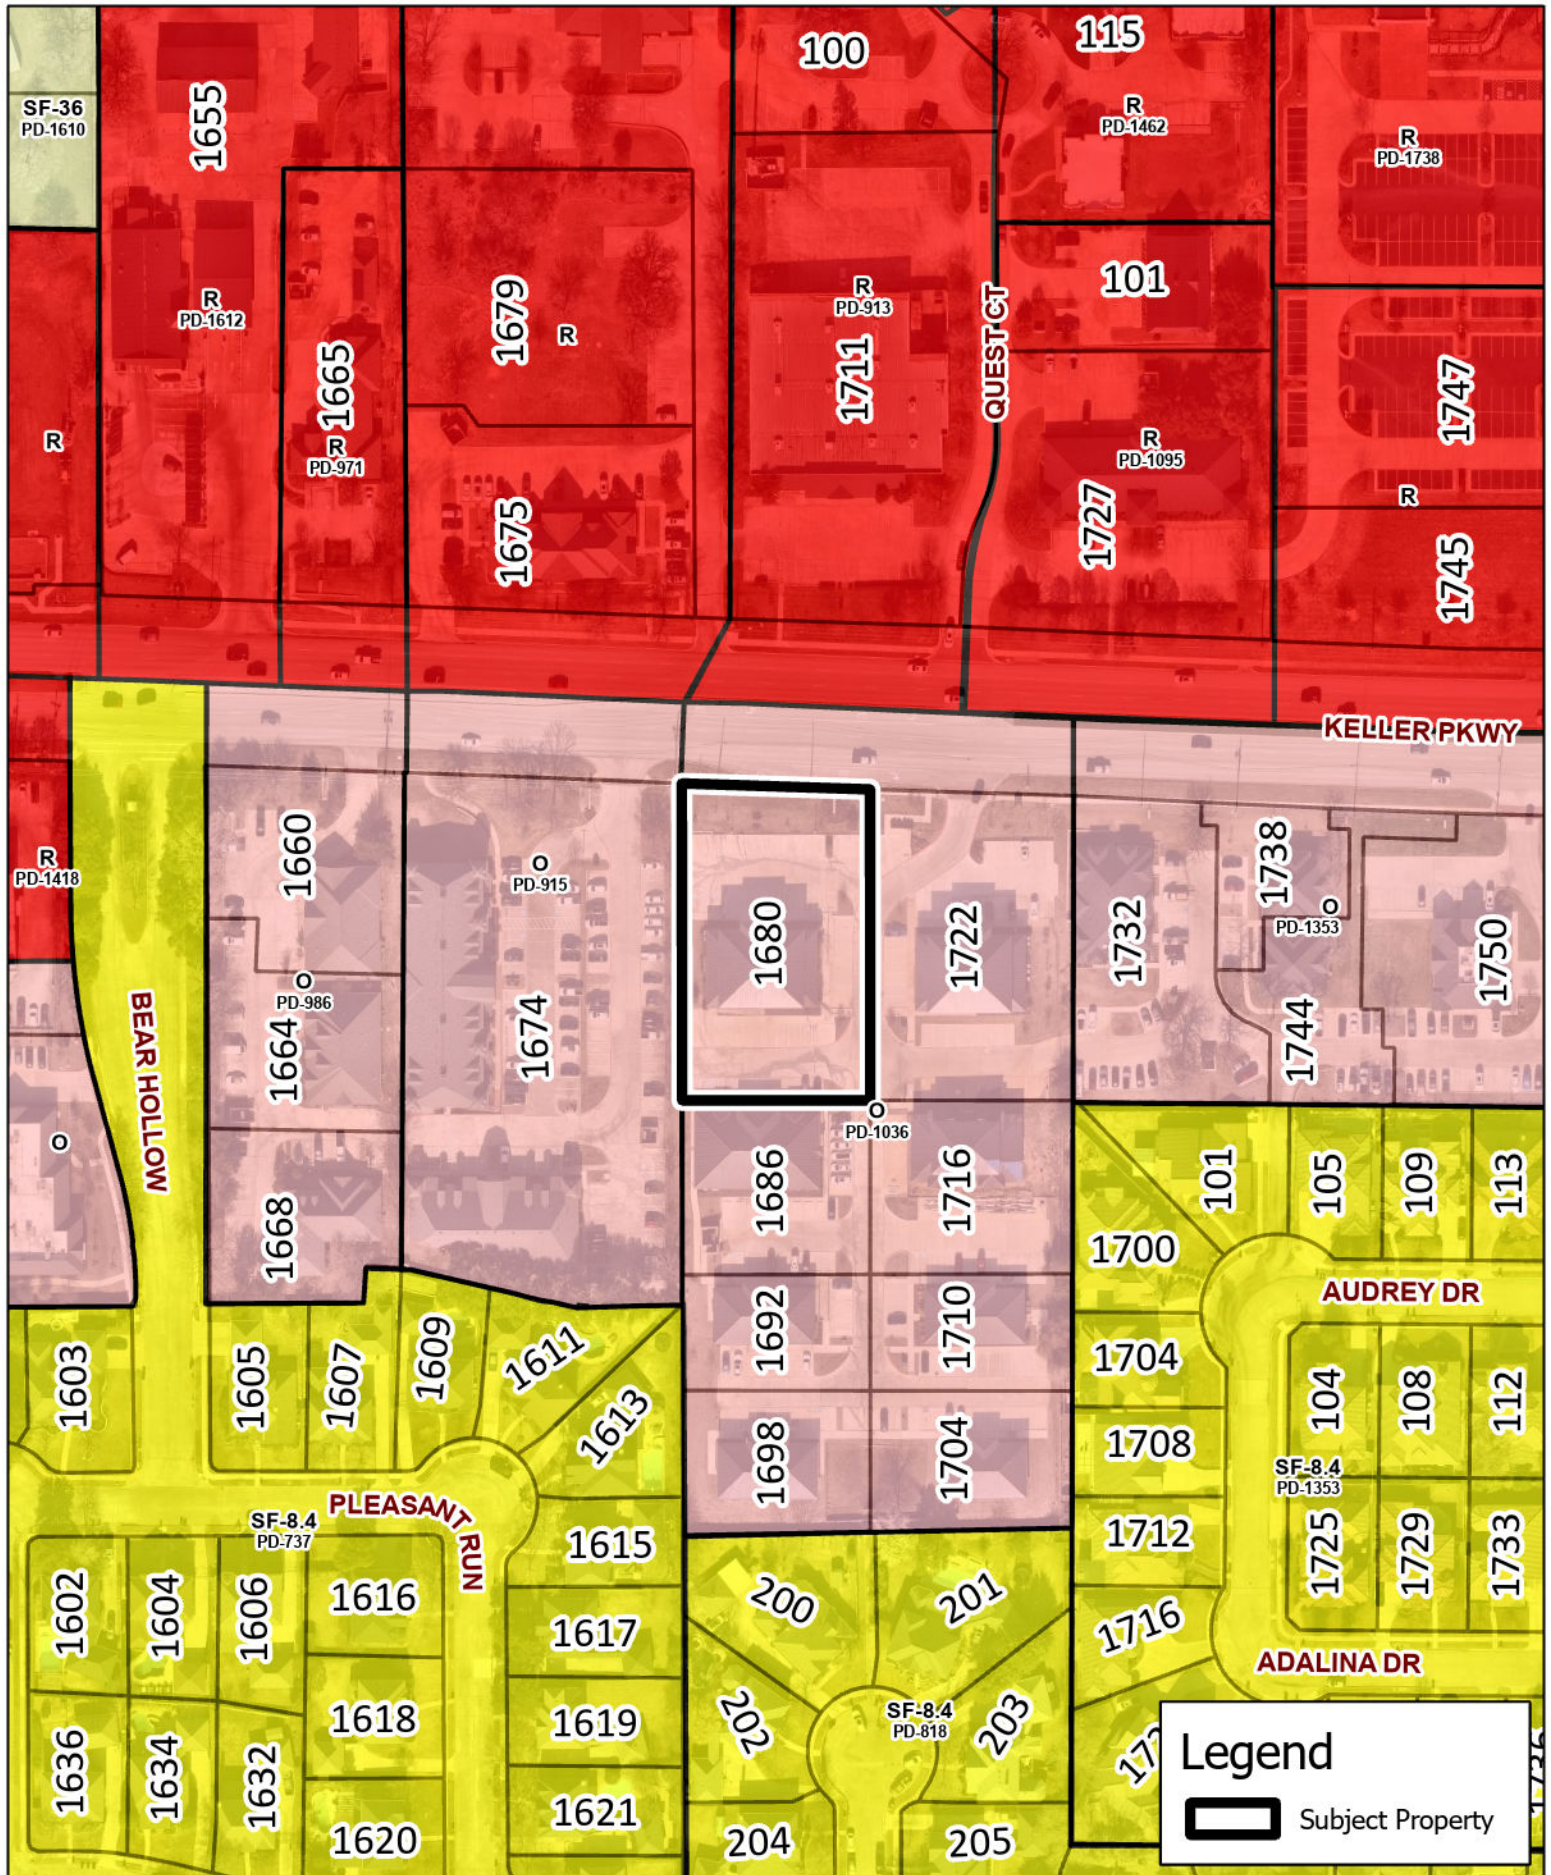

DISCLAIMER
This data has been compiled for the City of Keller.
Various official and unofficial sources were used to gather this information.
Every effort was made to ensure the accuracy of this data.
However, no guarantee is given or implied to the accuracy of said data.

1680 Keller Pkwy
SUP-2503-0014

Updated: 3/26/2025