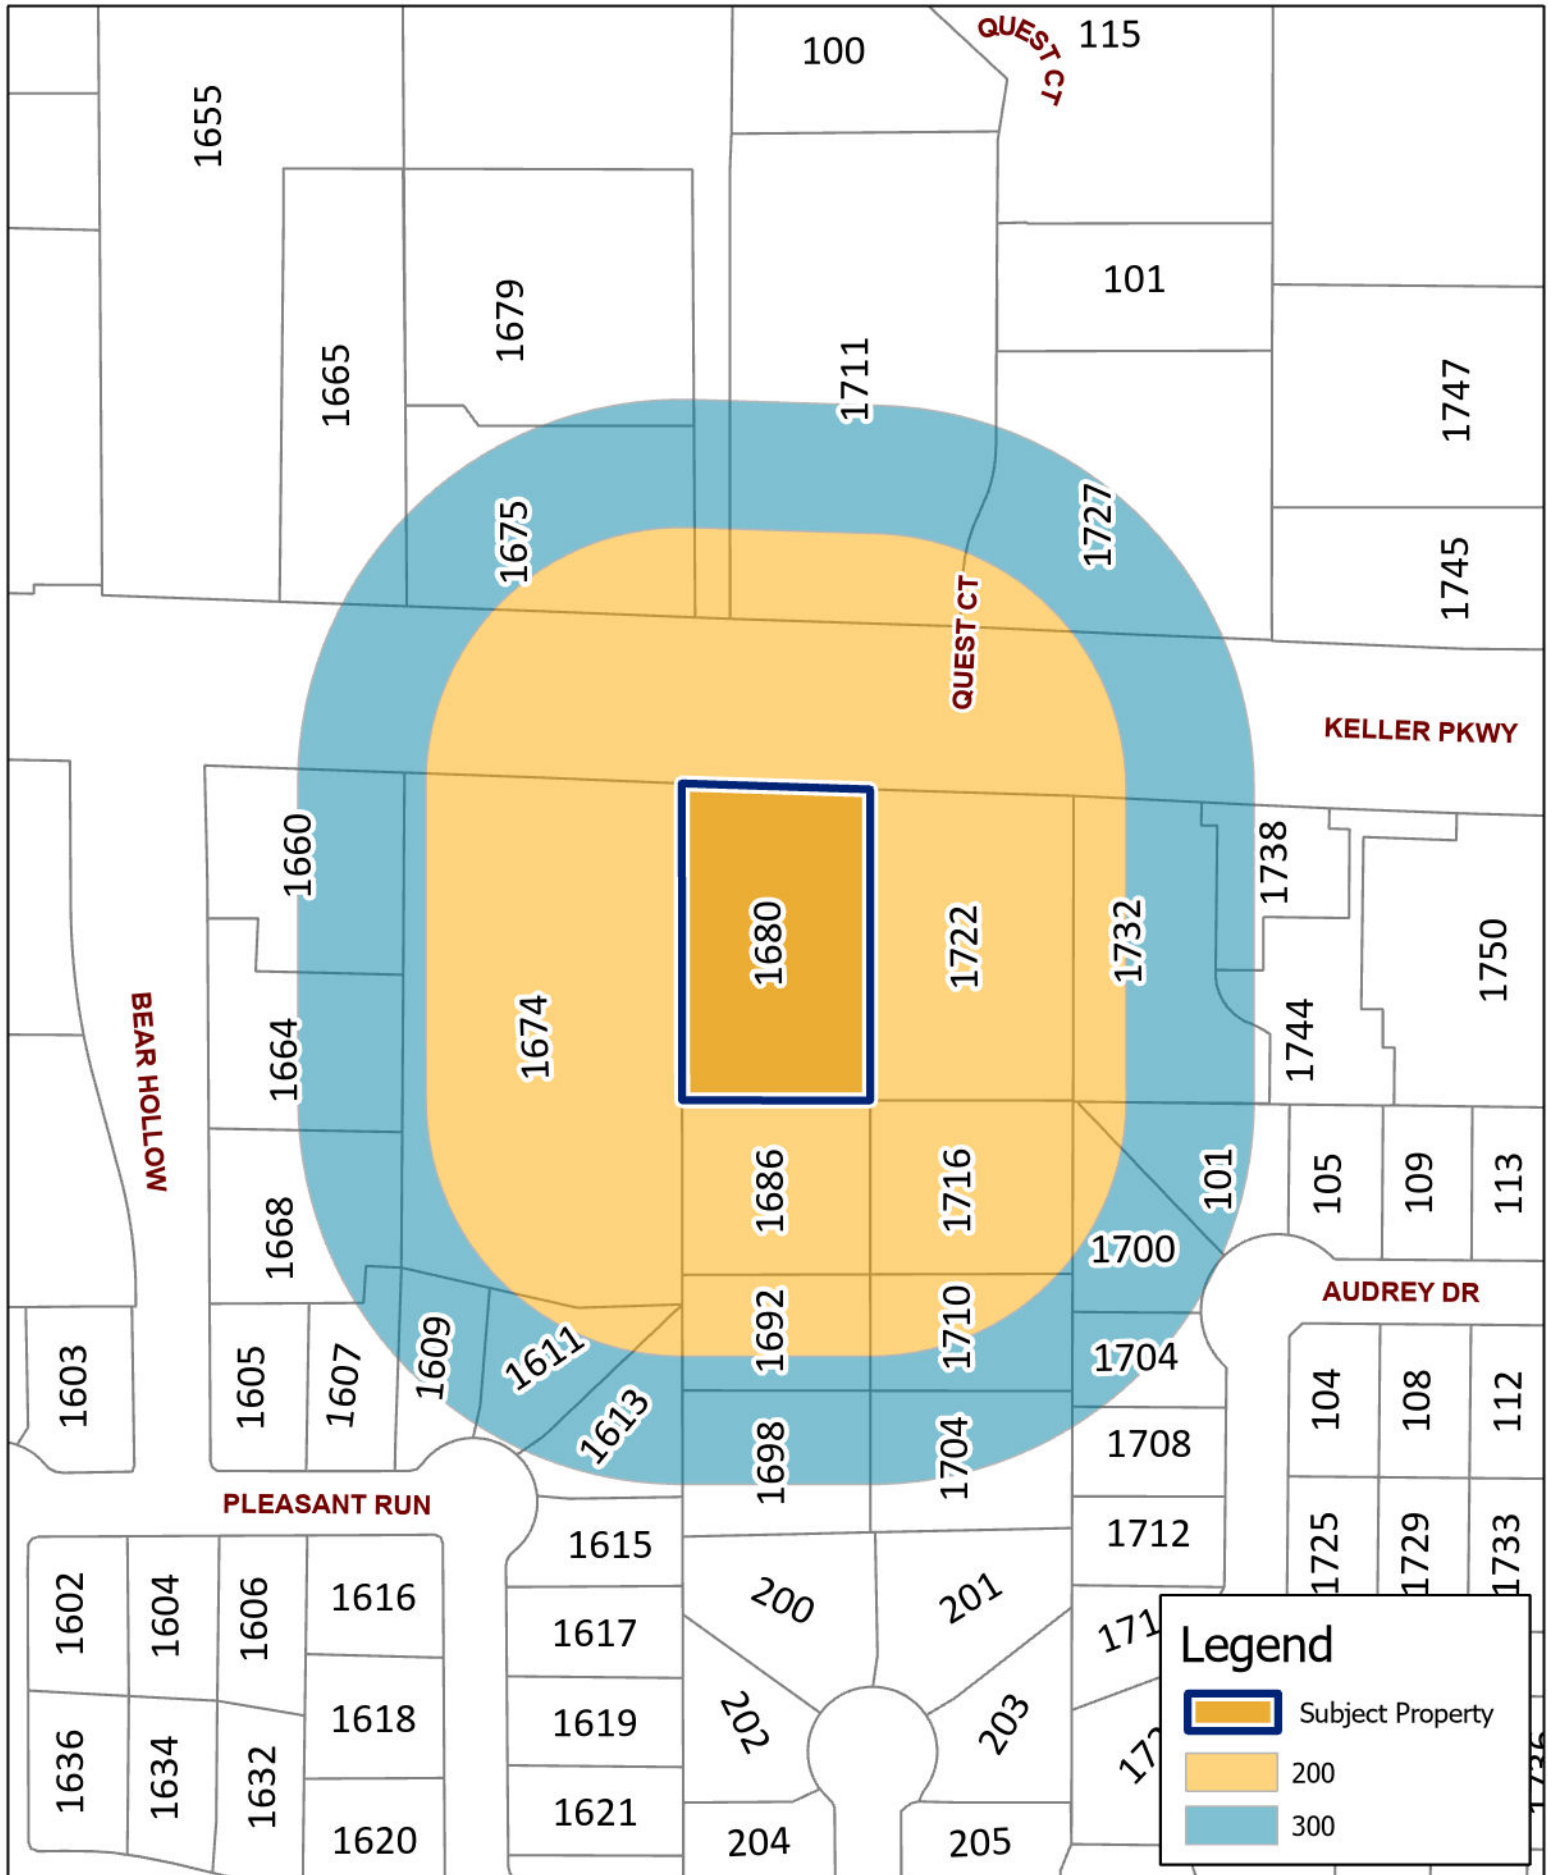

1680 Keller Pkwy
SUP-2503-0014

 Updated: 3/26/2025

DISCLAIMER
 This data has been compiled for the City of Keller.
 Various official and unofficial sources were used to gather this information.
 Every effort was made to ensure the accuracy of this data.
 However, no guarantee is given or implied to the accuracy of said data.

1680 Keller Pkwy
SUP-2503-0014

Updated: 3/26/2025