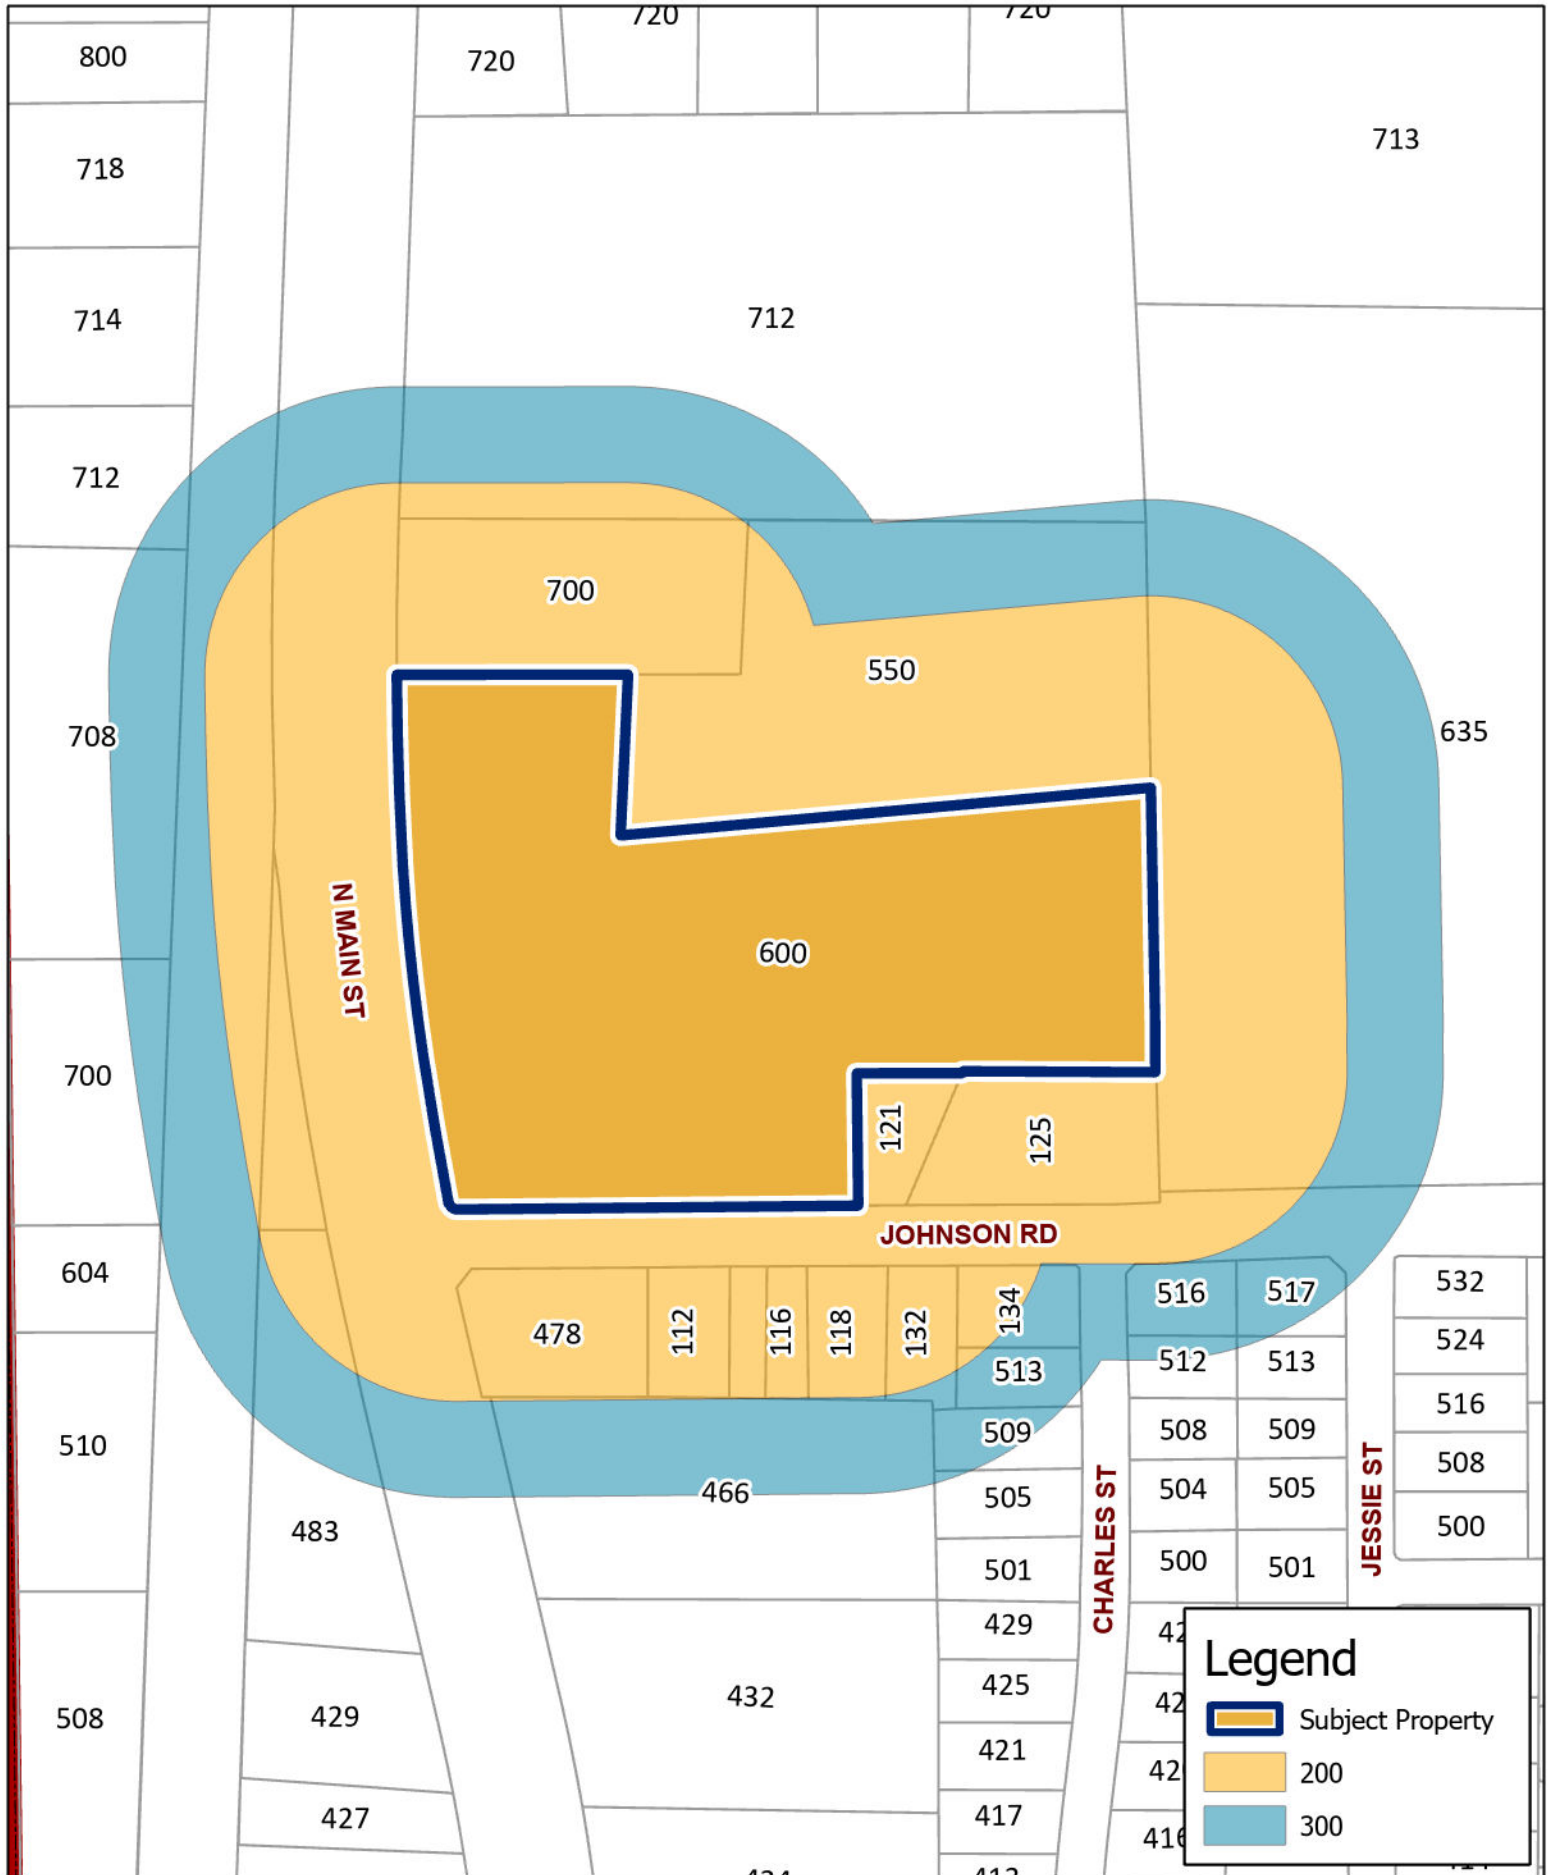

SUP-2407-0002
600 N Main St

Updated: 7/8/2024

DISCLAIMER
 This data has been compiled for the City of Keller.
 Various official and unofficial sources were used to gather this information.
 Every effort was made to ensure the accuracy of this data.
 However, no guarantee is given or implied to the accuracy of said data.

SUP-2407-0002
600 N Main St

Legend

 Subject Property

DISCLAIMER
 This data has been compiled for the City of Keller.
 Various official and unofficial sources were used to gather this information.
 Every effort was made to ensure the accuracy of this data.
 However, no guarantee is given or implied to the accuracy of said data.

SUP-2407-0002
600 N Main St