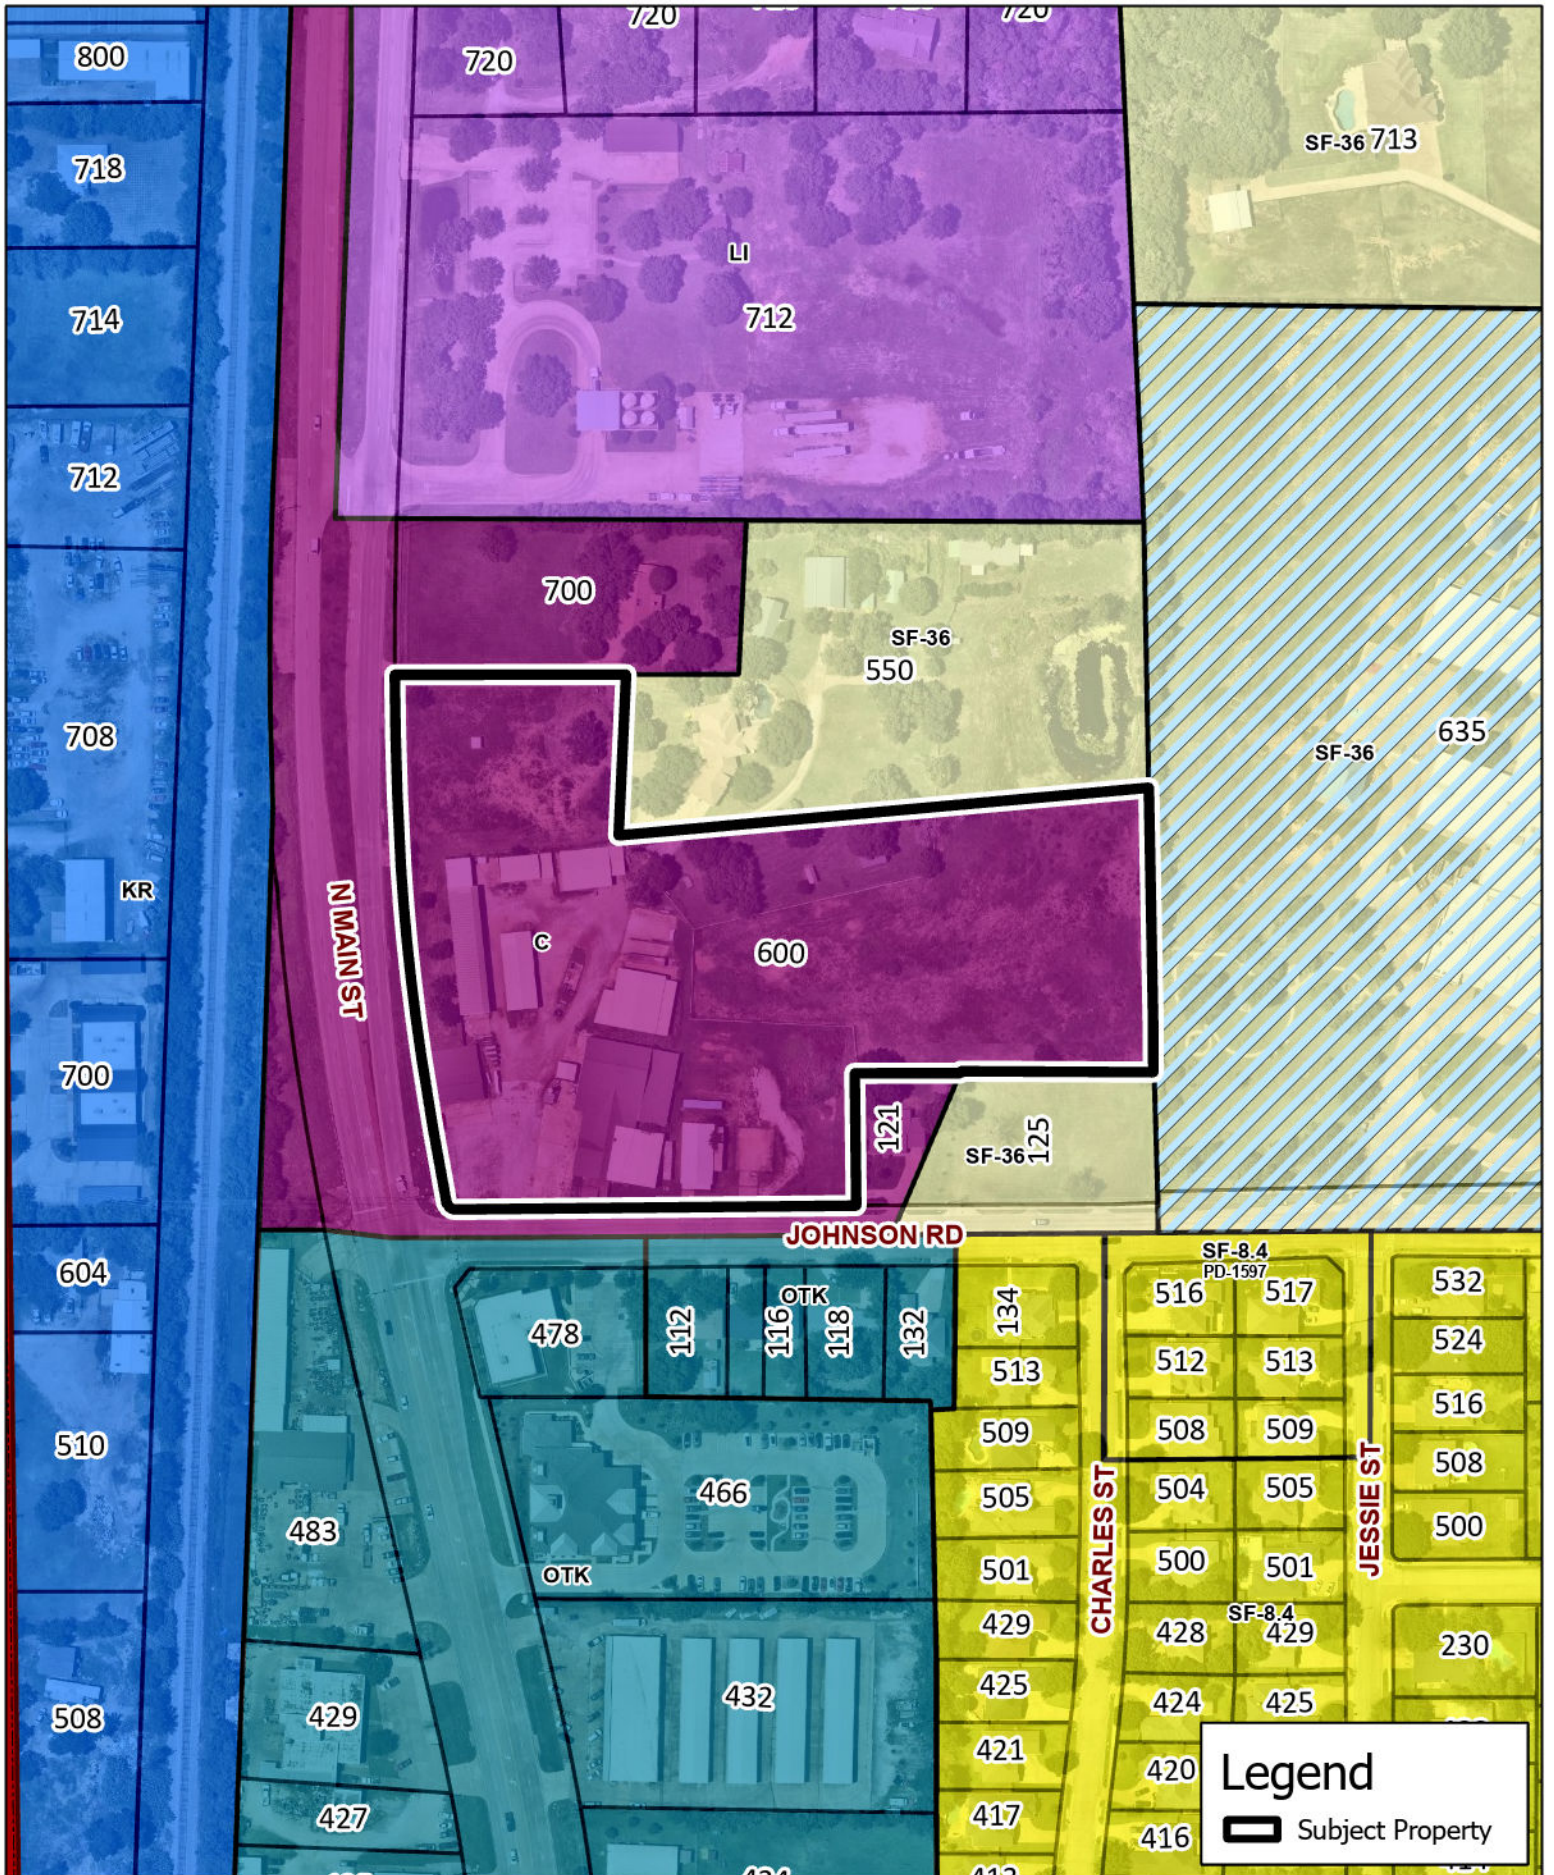

SUP-2407-0002
600 N Main St

Updated: 7/8/2024

DISCLAIMER
 This data has been compiled for the City of Keller.
 Various official and unofficial sources were used to gather this information.
 Every effort was made to ensure the accuracy of this data.
 However, no guarantee is given or implied to the accuracy of said data.

SUP-2407-0002
600 N Main St

Legend

 Subject Property

DISCLAIMER
 This data has been compiled for the City of Keller.
 Various official and unofficial sources were used to gather this information.
 Every effort was made to ensure the accuracy of this data.
 However, no guarantee is given or implied to the accuracy of said data.

SUP-2407-0002
600 N Main St