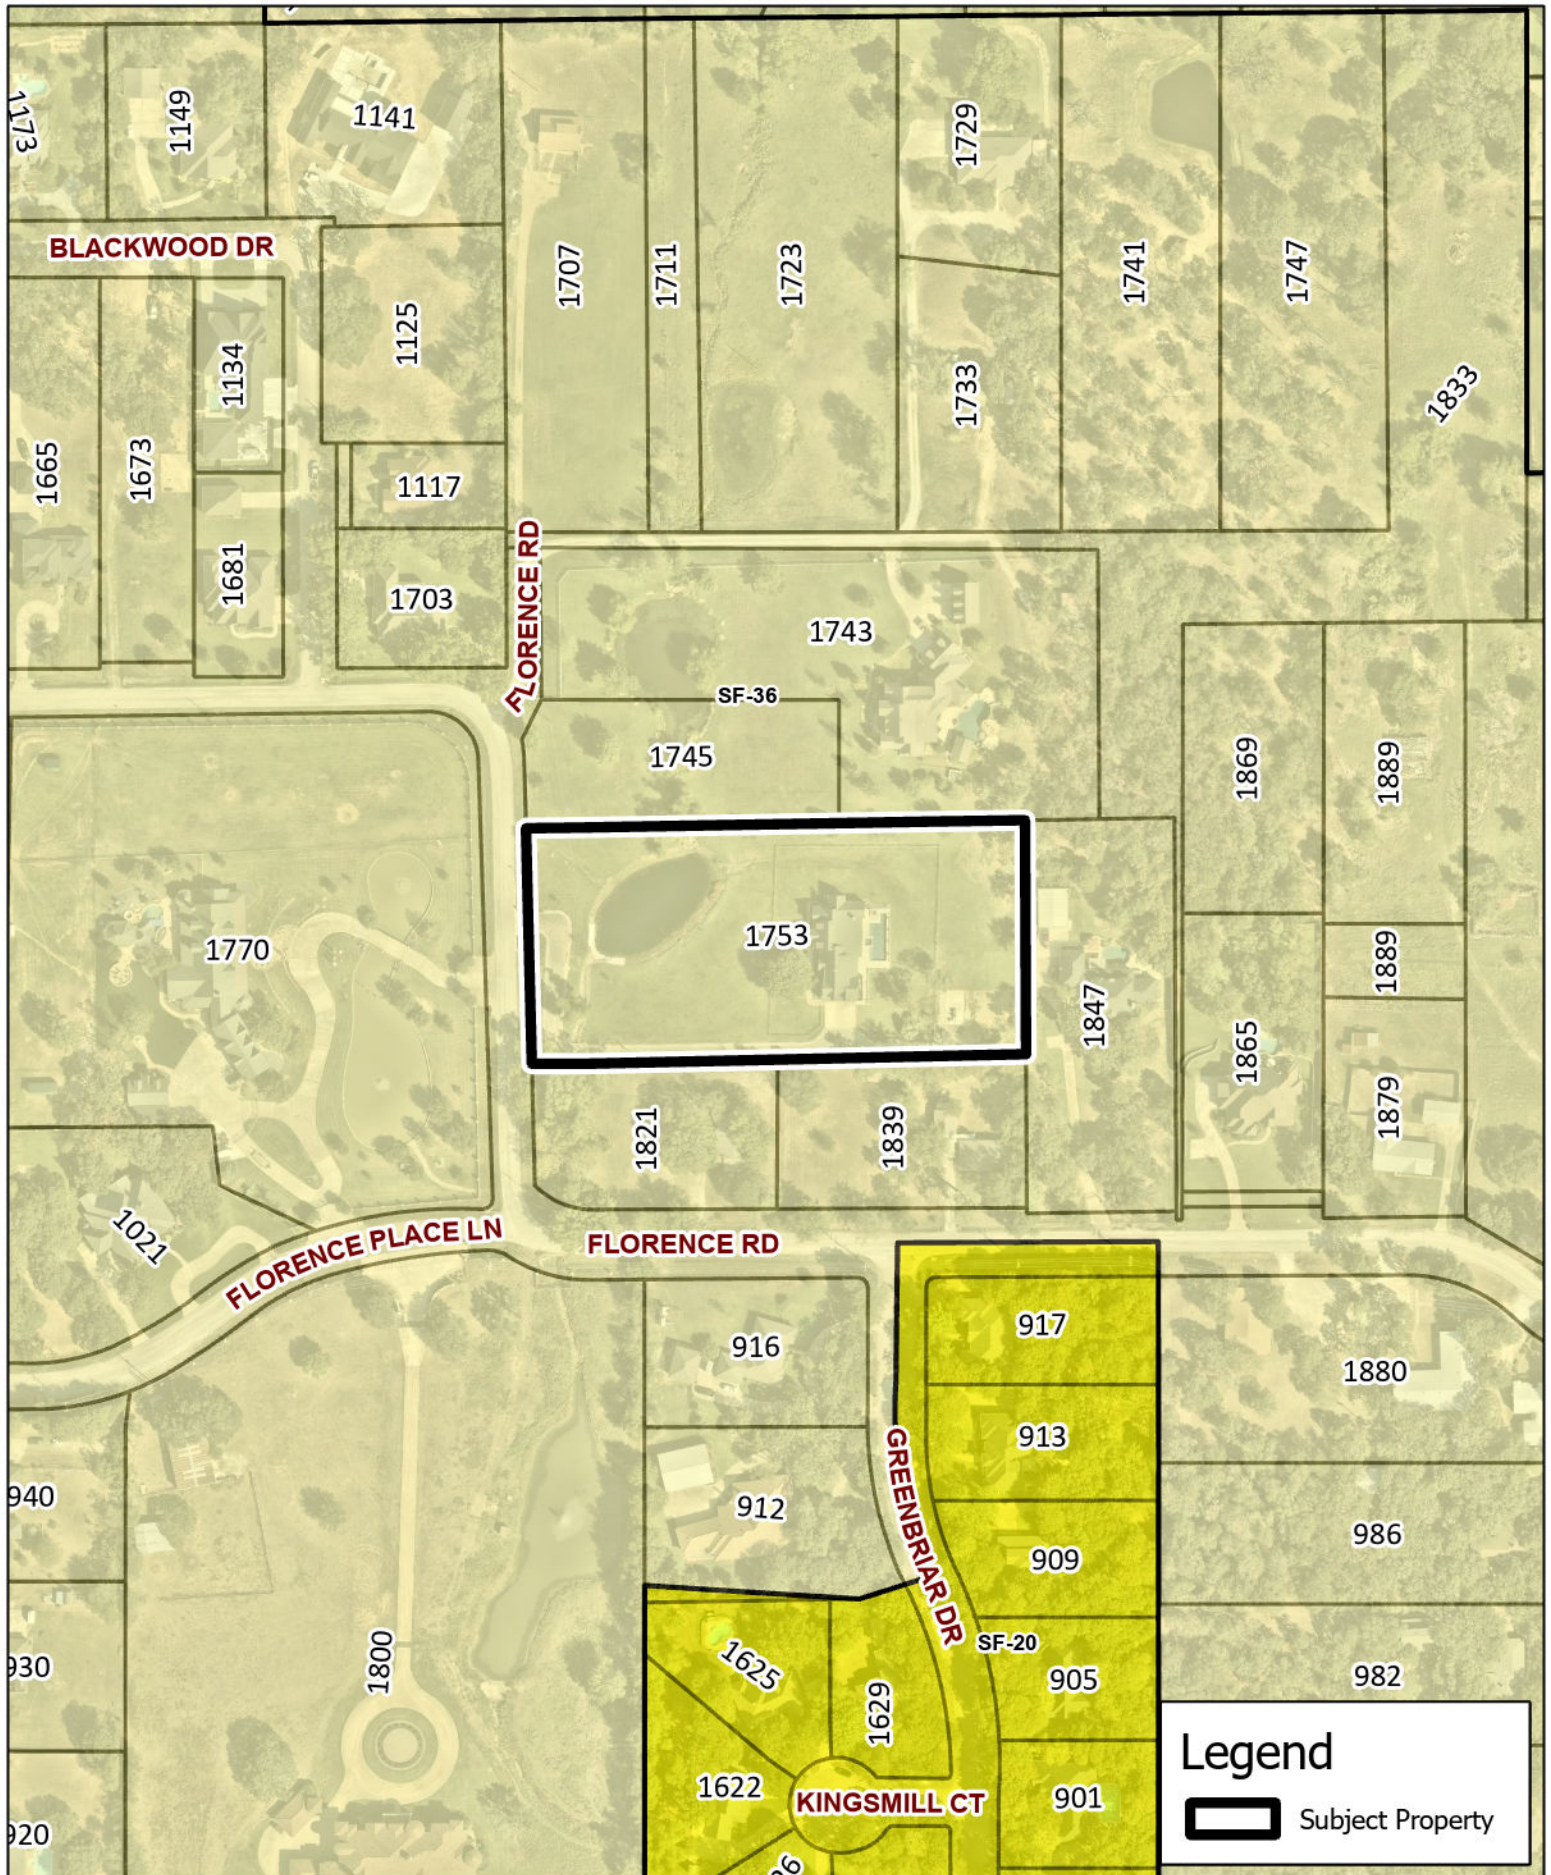

SUP-2412-0019
1753 Florence Rd

Updated: 1/6/2025

Legend

- Subject Property
- 200
- 300

DISCLAIMER
 This data has been compiled for the City of Keller.
 Various official and unofficial sources were used to gather this information.
 Every effort was made to ensure the accuracy of this data.
 However, no guarantee is given or implied to the accuracy of said data.

SUP-2412-0019
1753 Florence Rd

Legend

 Subject Property

DISCLAIMER
 This data has been compiled for the City of Keller.
 Various official and unofficial sources were used to gather this information.
 Every effort was made to ensure the accuracy of this data.
 However, no guarantee is given or implied to the accuracy of said data.