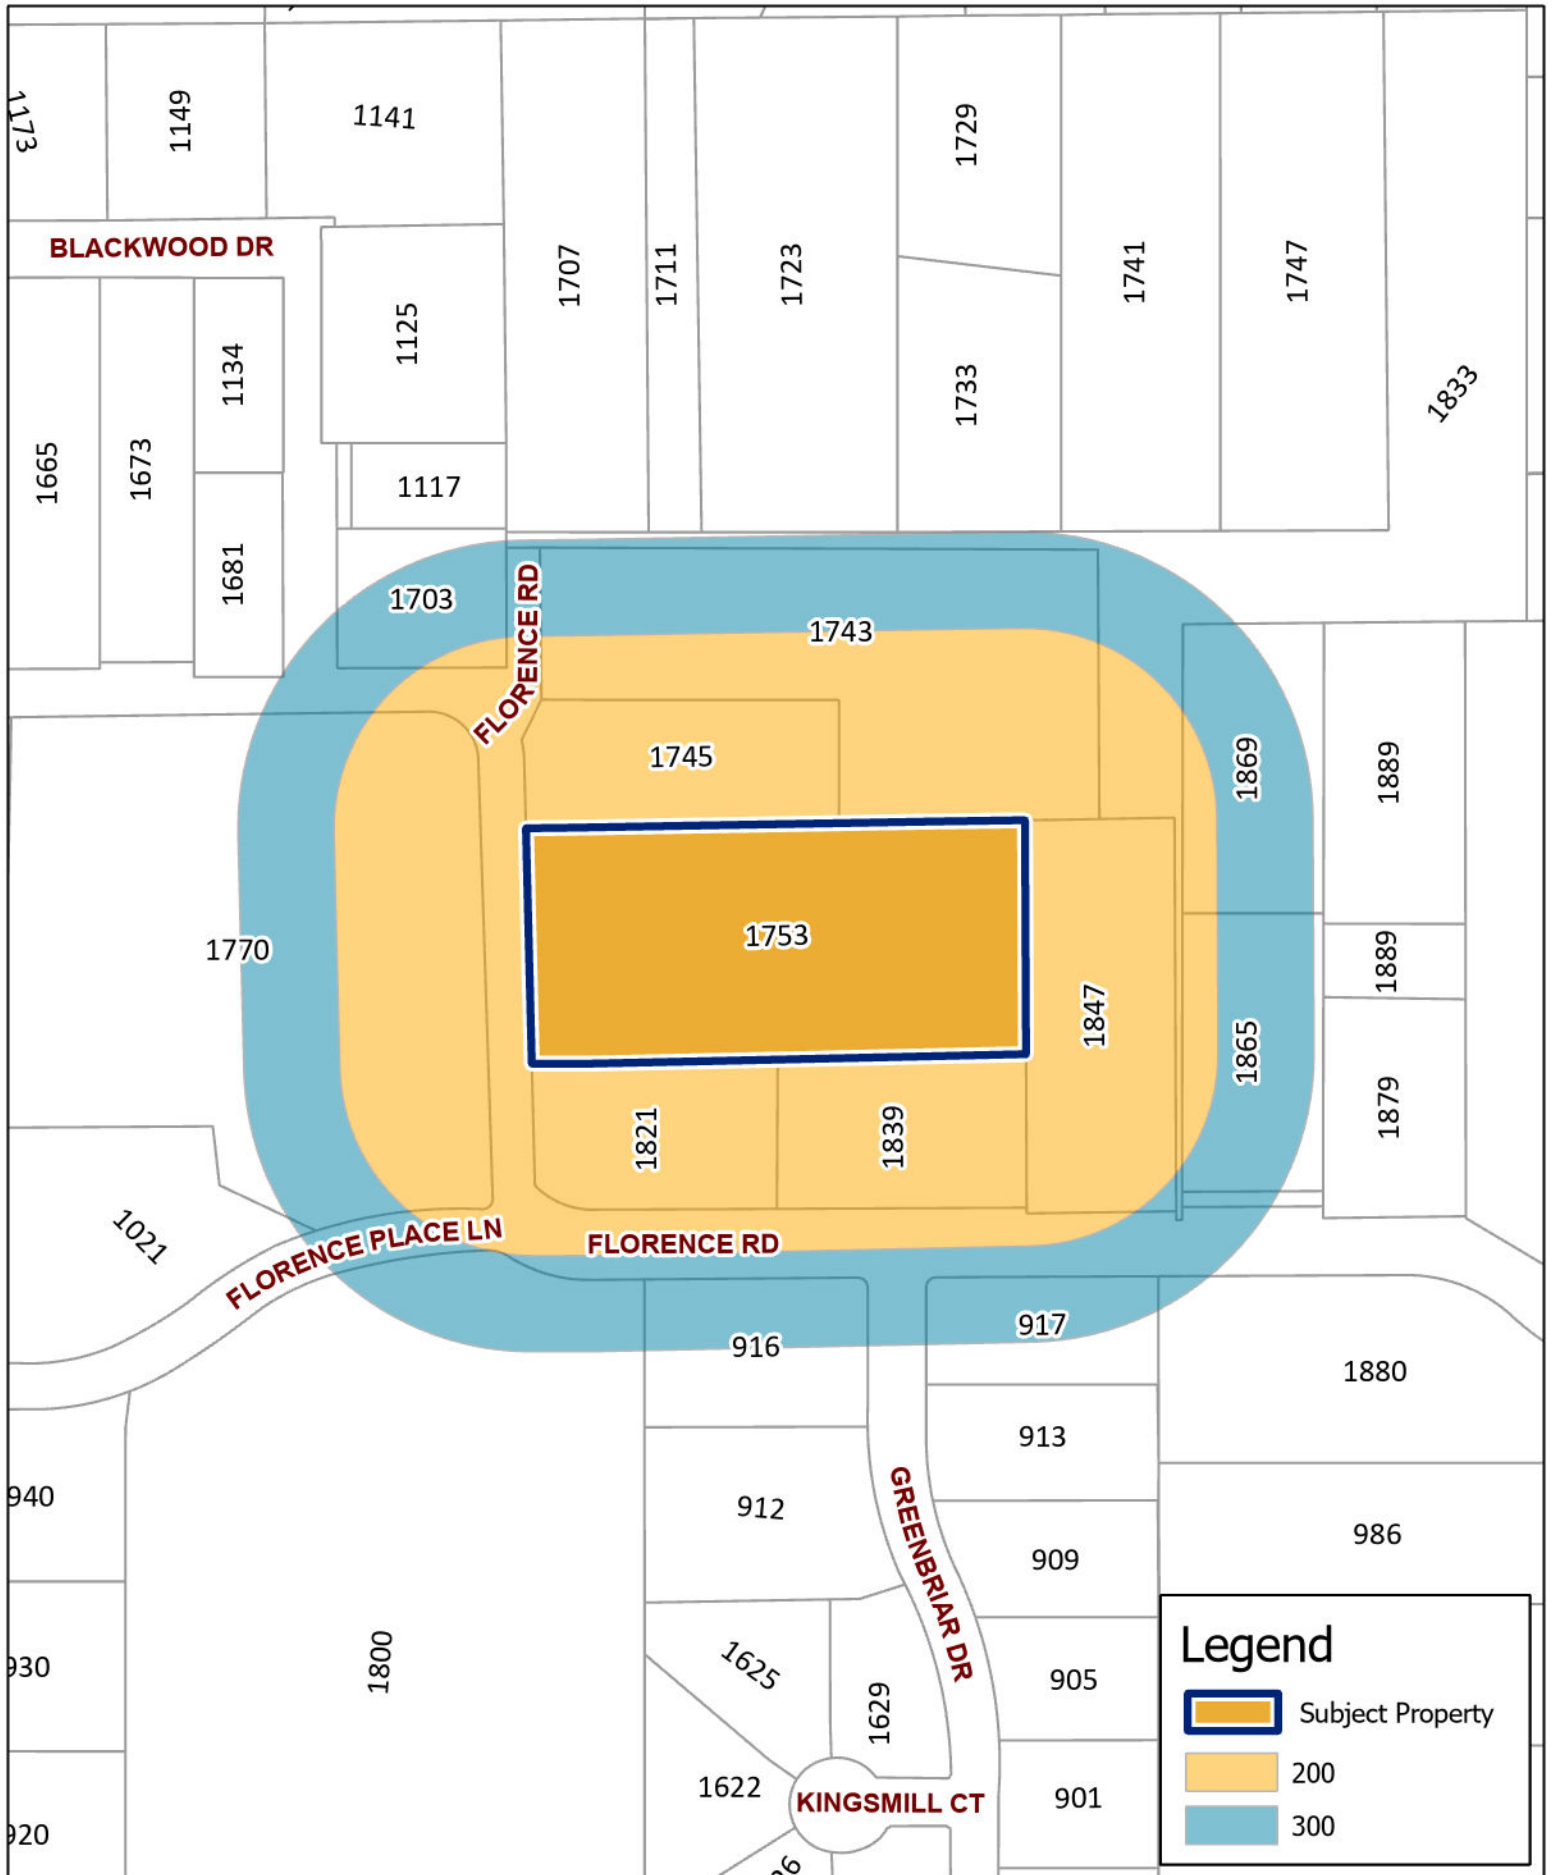

SUP-2412-0019
1753 Florence Rd

Updated: 1/6/2025

Legend

- Subject Property
- 200
- 300

DISCLAIMER
 This data has been compiled for the City of Keller.
 Various official and unofficial sources were used to gather this information.
 Every effort was made to ensure the accuracy of this data.
 However, no guarantee is given or implied to the accuracy of said data.

SUP-2412-0019
1753 Florence Rd

Legend

 Subject Property

DISCLAIMER
 This data has been compiled for the City of Keller.
 Various official and unofficial sources were used to gather this information.
 Every effort was made to ensure the accuracy of this data.
 However, no guarantee is given or implied to the accuracy of said data.

SUP-2412-0019
1753 Florence Rd

 Updated: 1/6/2025