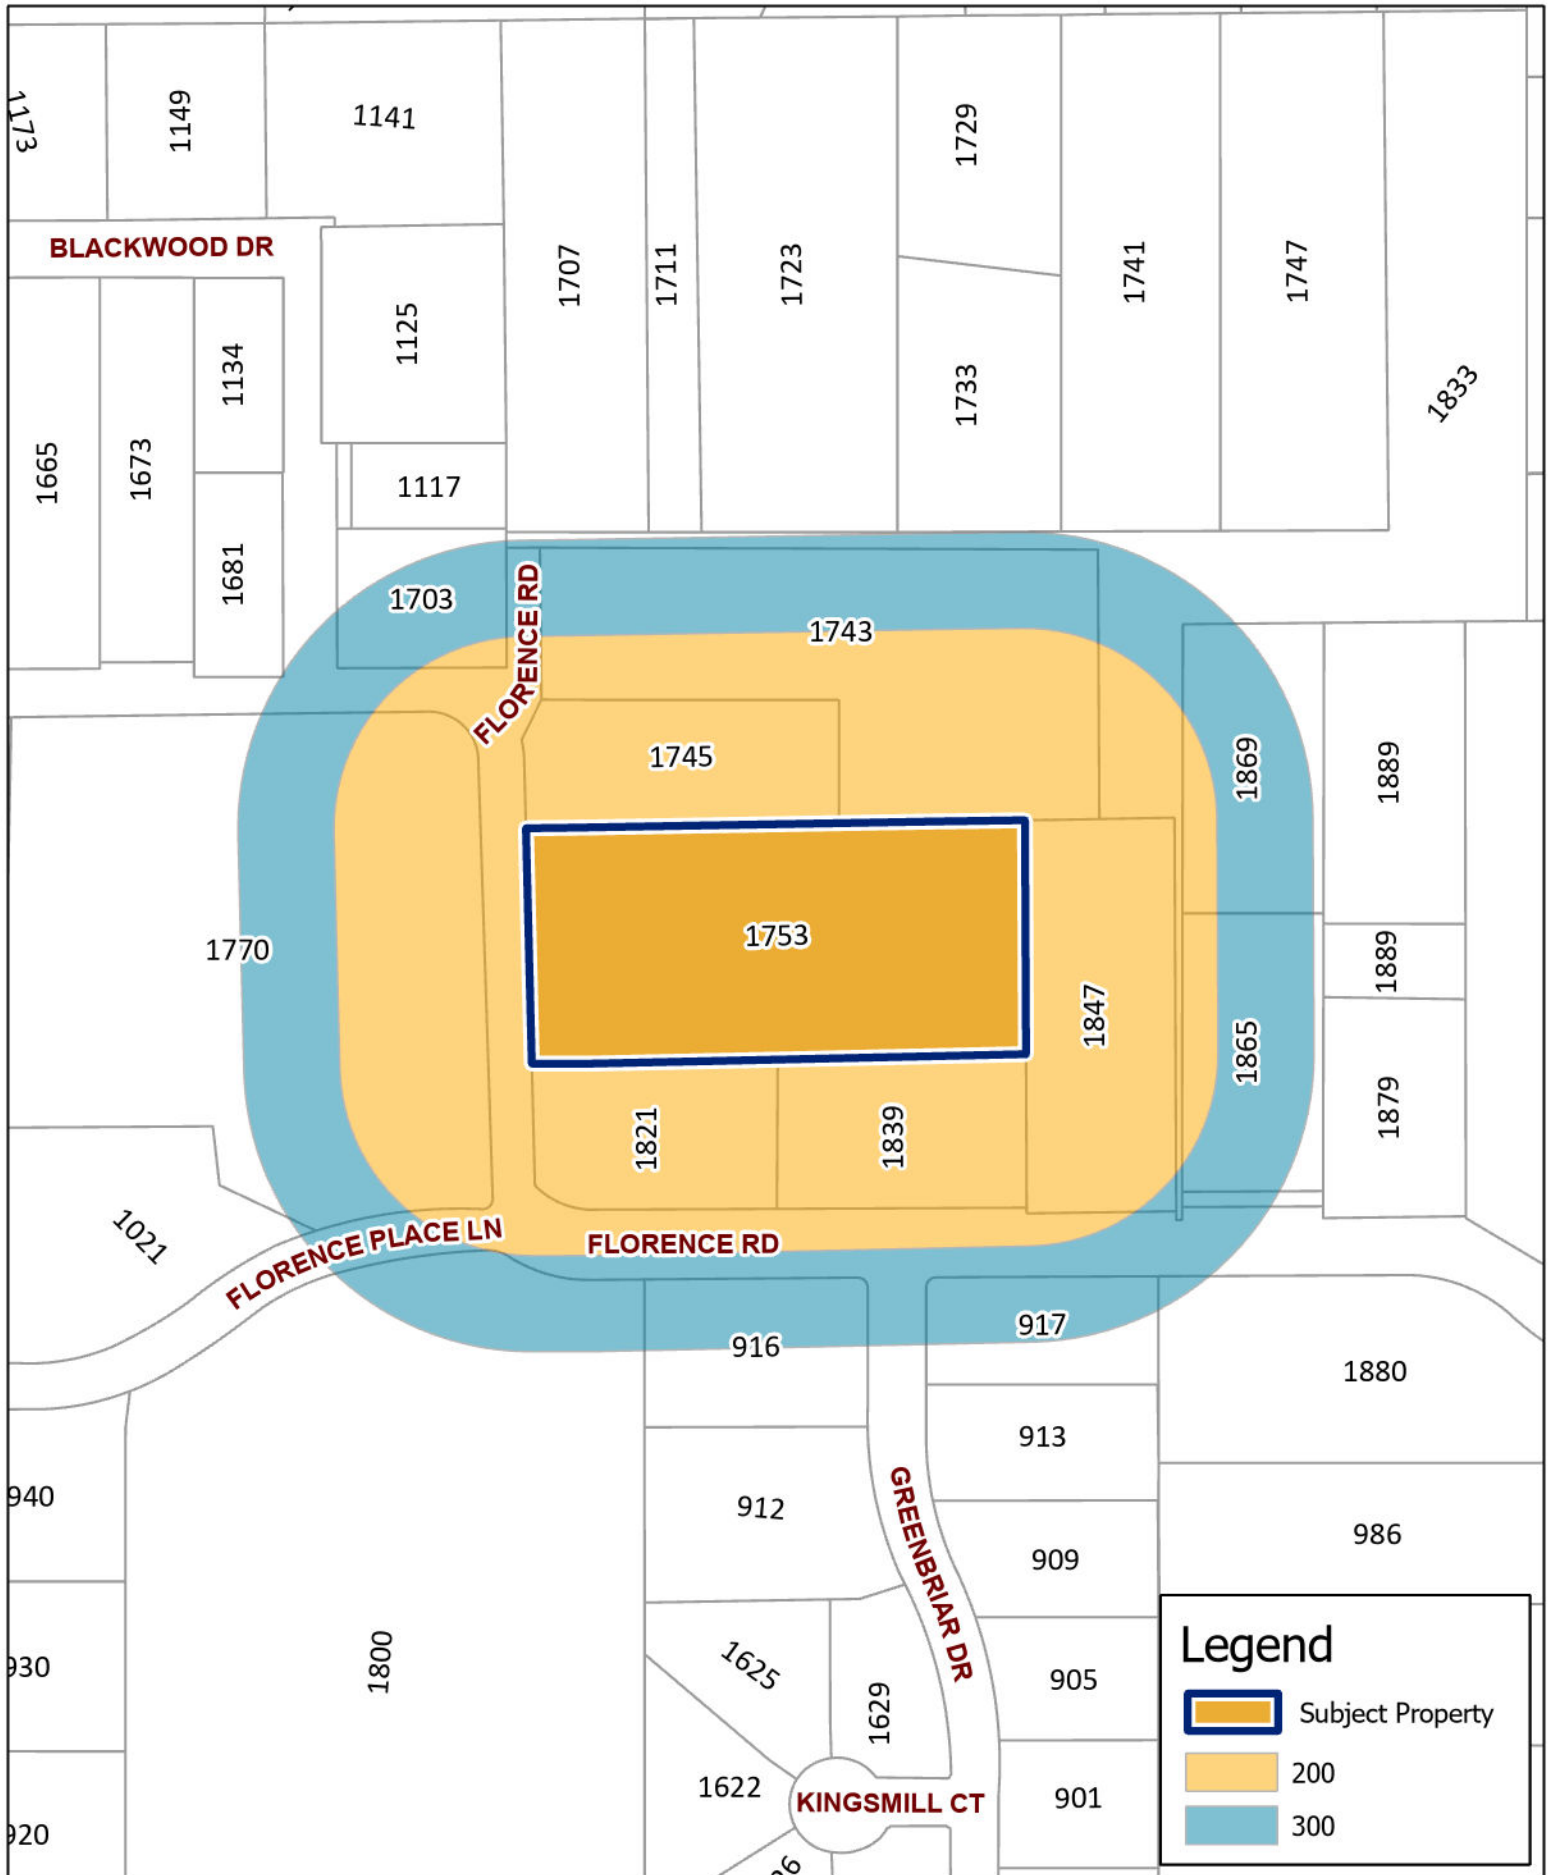

SUP-2412-0019
1753 Florence Rd

Updated: 1/6/2025

Legend

- Subject Property
- 200
- 300

DISCLAIMER
 This data has been compiled for the City of Keller.
 Various official and unofficial sources were used to gather this information.
 Every effort was made to ensure the accuracy of this data.
 However, no guarantee is given or implied to the accuracy of said data.

SUP-2412-0019
1753 Florence Rd

Legend

 Subject Property

DISCLAIMER
 This data has been compiled for the City of Keller.
 Various official and unofficial sources were used to gather this information.
 Every effort was made to ensure the accuracy of this data.
 However, no guarantee is given or implied to the accuracy of said data.

SUP-2412-0019
1753 Florence Rd

 Updated: 1/6/2025