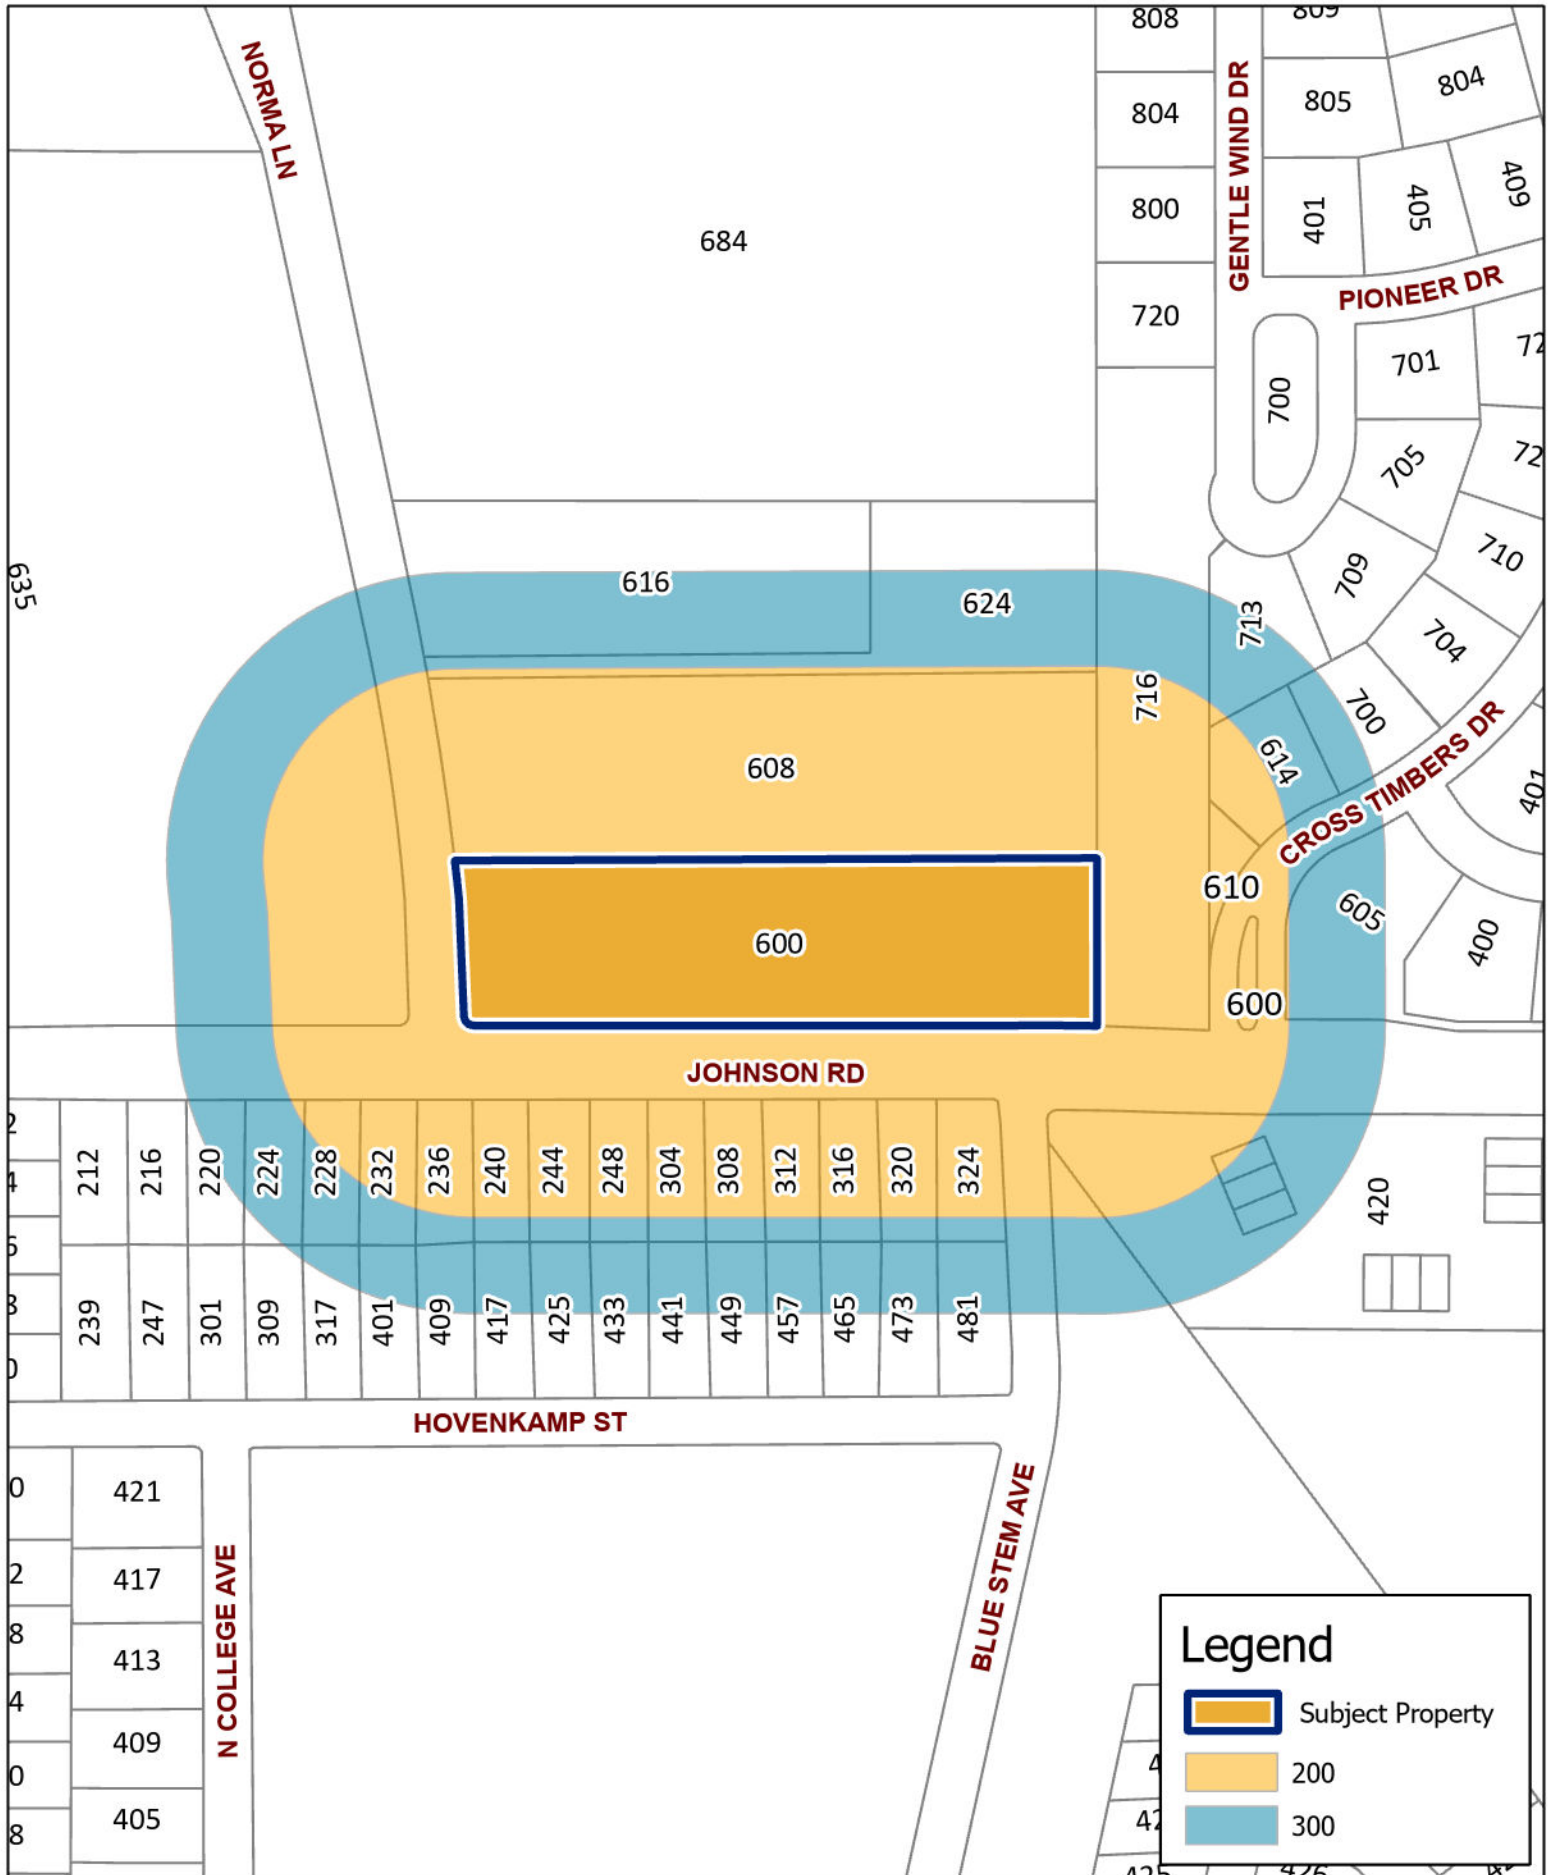

PLAT-2604-0005
600 Norma Ln

Updated: 5/27/2026

DISCLAIMER
 This data has been compiled for the City of Keller.
 Various official and unofficial sources were used to gather this information.
 Every effort was made to ensure the accuracy of this data.
 However, no guarantee is given or implied to the accuracy of said data.

PLAT-2604-0005
600 Norma Ln

Legend

- Subject Property
- 200
- 300

Updated: 5/27/2026

DISCLAIMER
 This data has been compiled for the City of Keller. Various official and unofficial sources were used to gather this information. Every effort was made to ensure the accuracy of this data. However, no guarantee is given or implied to the accuracy of said data.

PLAT-2604-0005
600 Norma Ln

↑

Updated: 5/27/2026