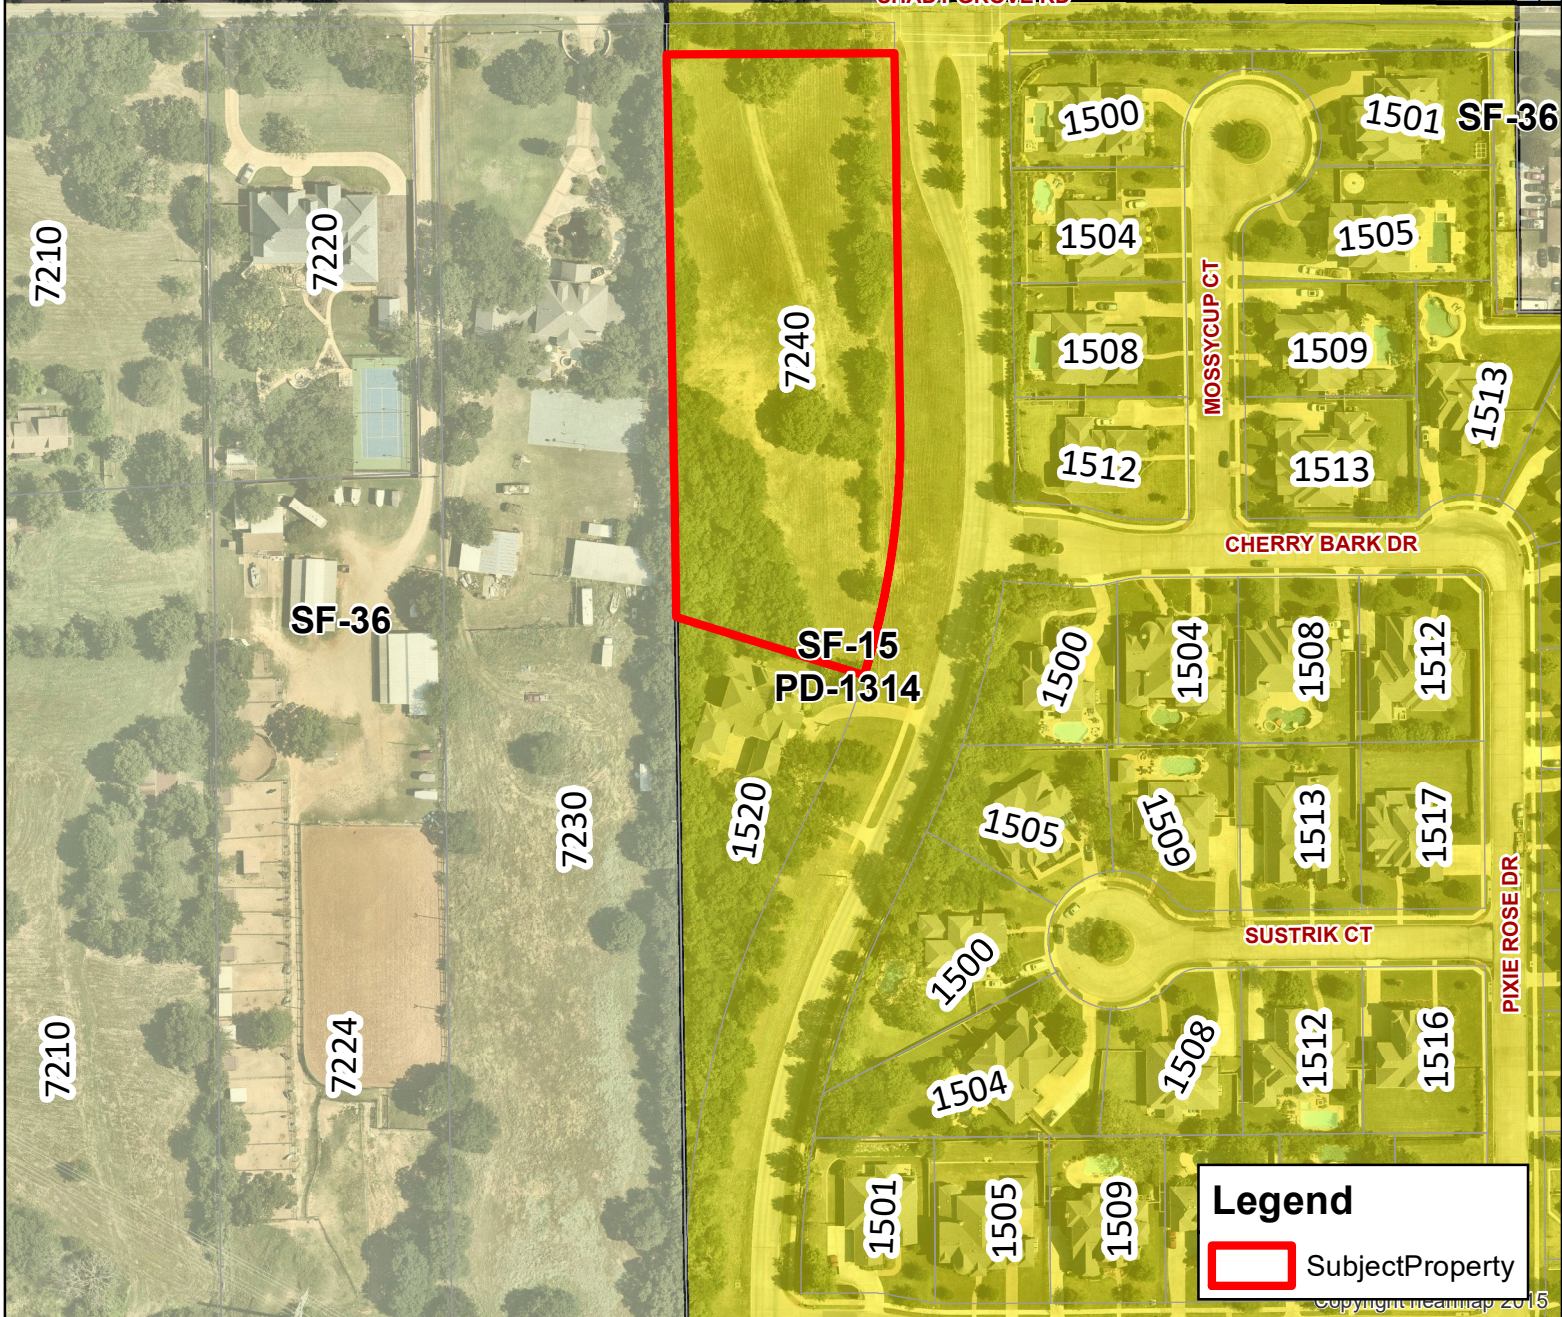

Legend

SubjectProperty

Updated: 10/15/2020

7240 Shady Grove Rd

DISCLAIMER
 This data has been compiled for the City of Keller. Various official and unofficial sources were used to gather this information. Every effort was made to ensure the accuracy of this data. However, no guarantee is given or implied to the accuracy of said data.

Legend

SubjectProperty

7240 Shady Grove Rd

Updated: 10/15/2020

DISCLAIMER
 This data has been compiled for the City of Keller. Various official and unofficial sources were used to gather this information. Every effort was made to ensure the accuracy of this data. However, no guarantee is given or implied to the accuracy of said data.