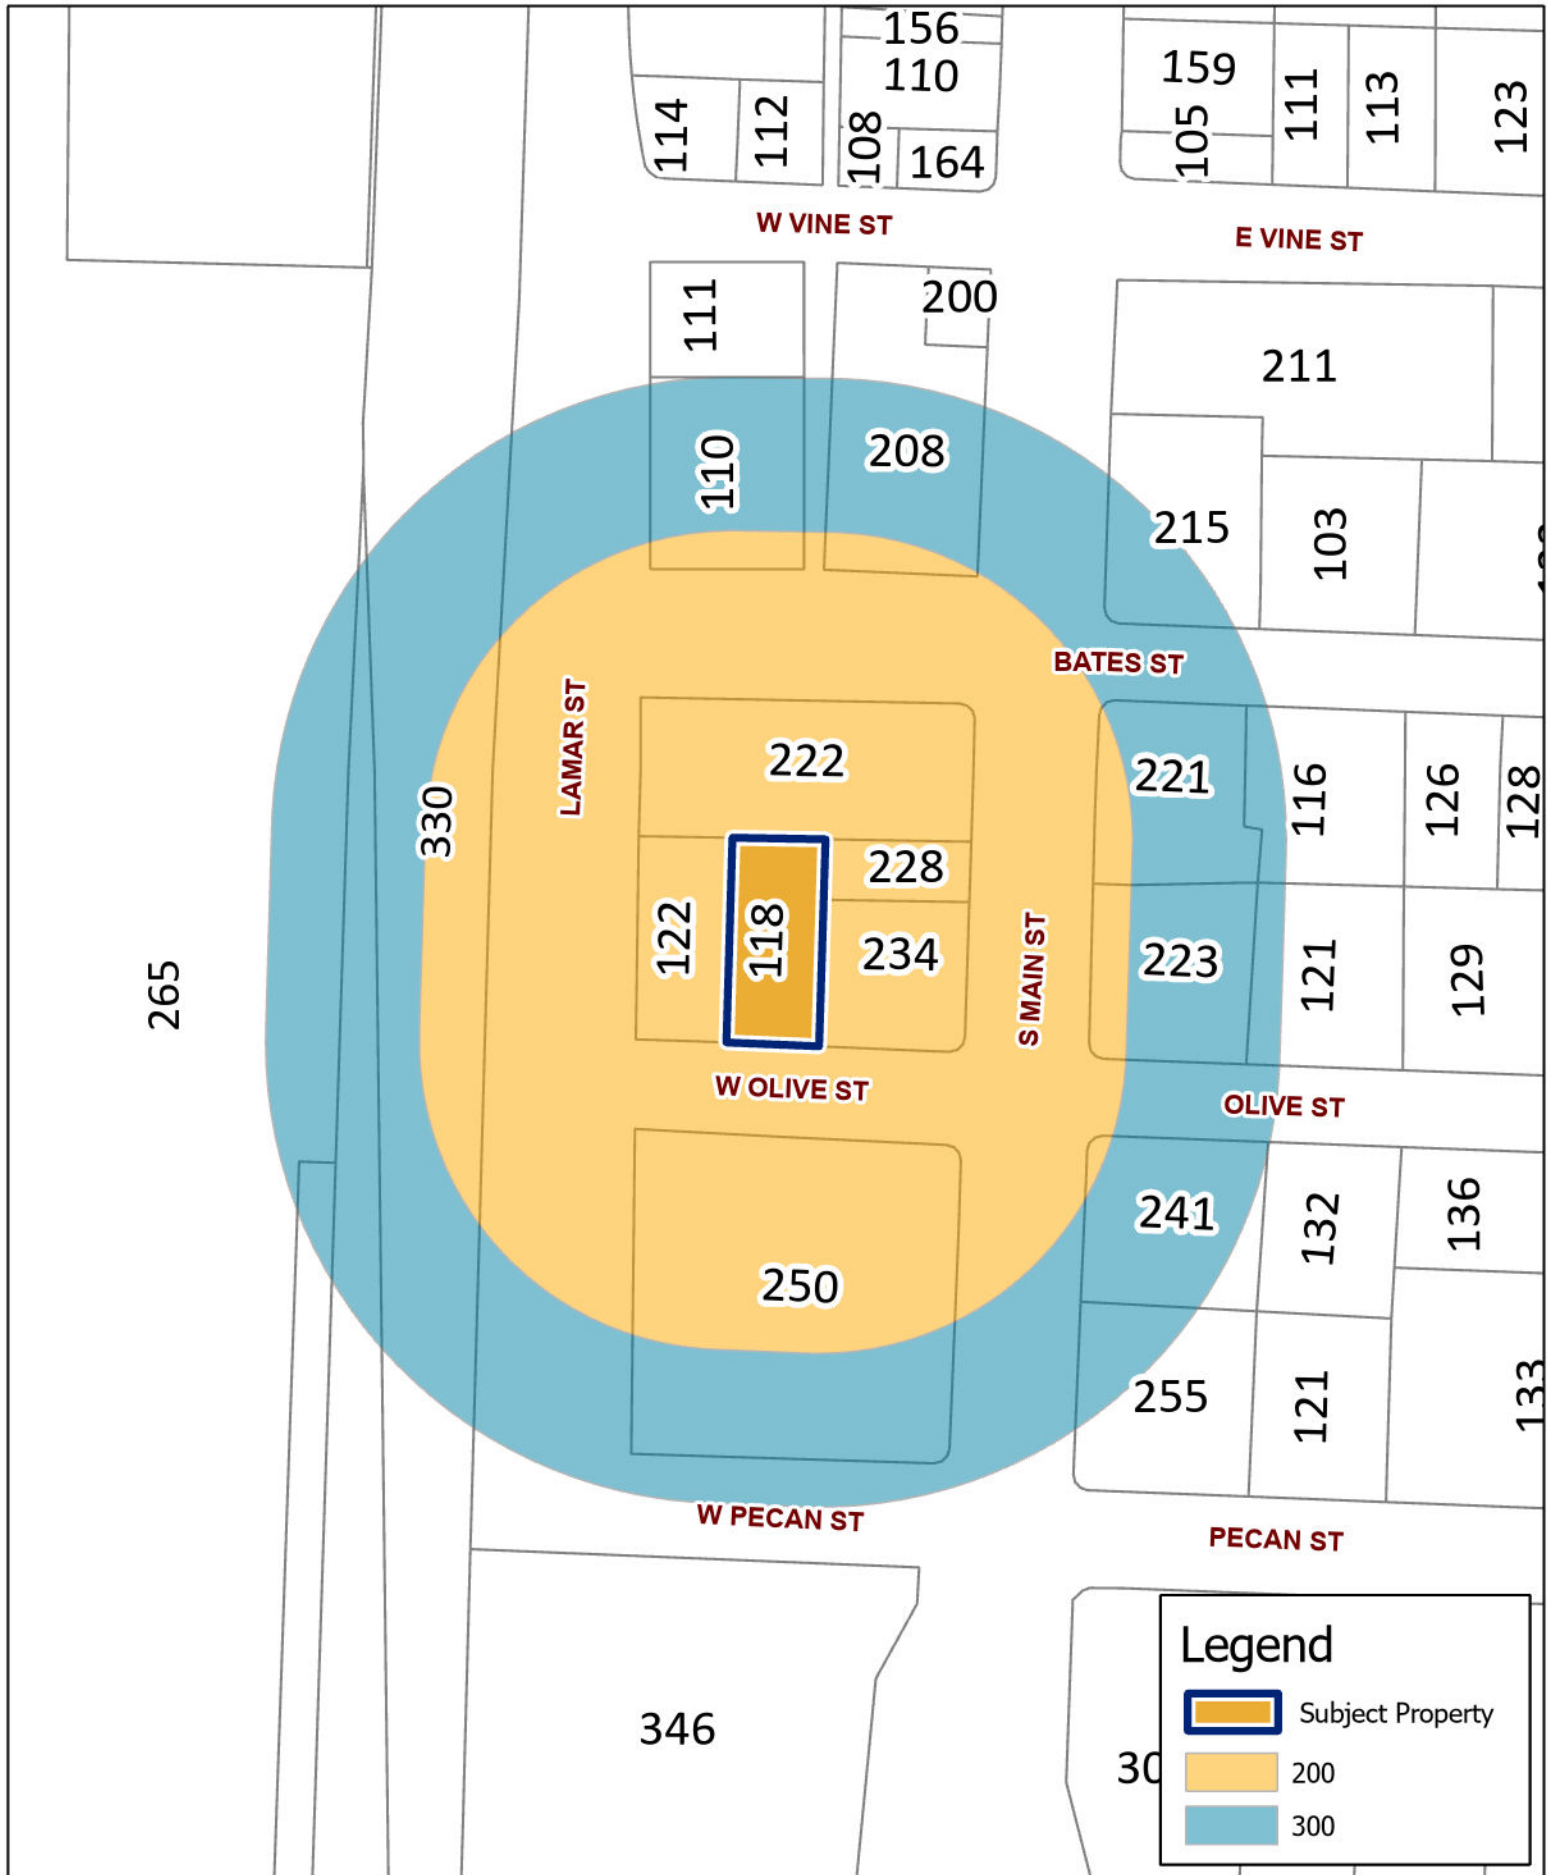

SUP-2605-0015
118 W Olive St

 Updated: 5/27/2026

DISCLAIMER
 This data has been compiled for the City of Keller.
 Various official and unofficial sources were used to gather this information.
 Every effort was made to ensure the accuracy of this data.
 However, no guarantee is given or implied to the accuracy of said data.

SUP-2605-0015
118 W Olive St

Updated: 5/27/2026