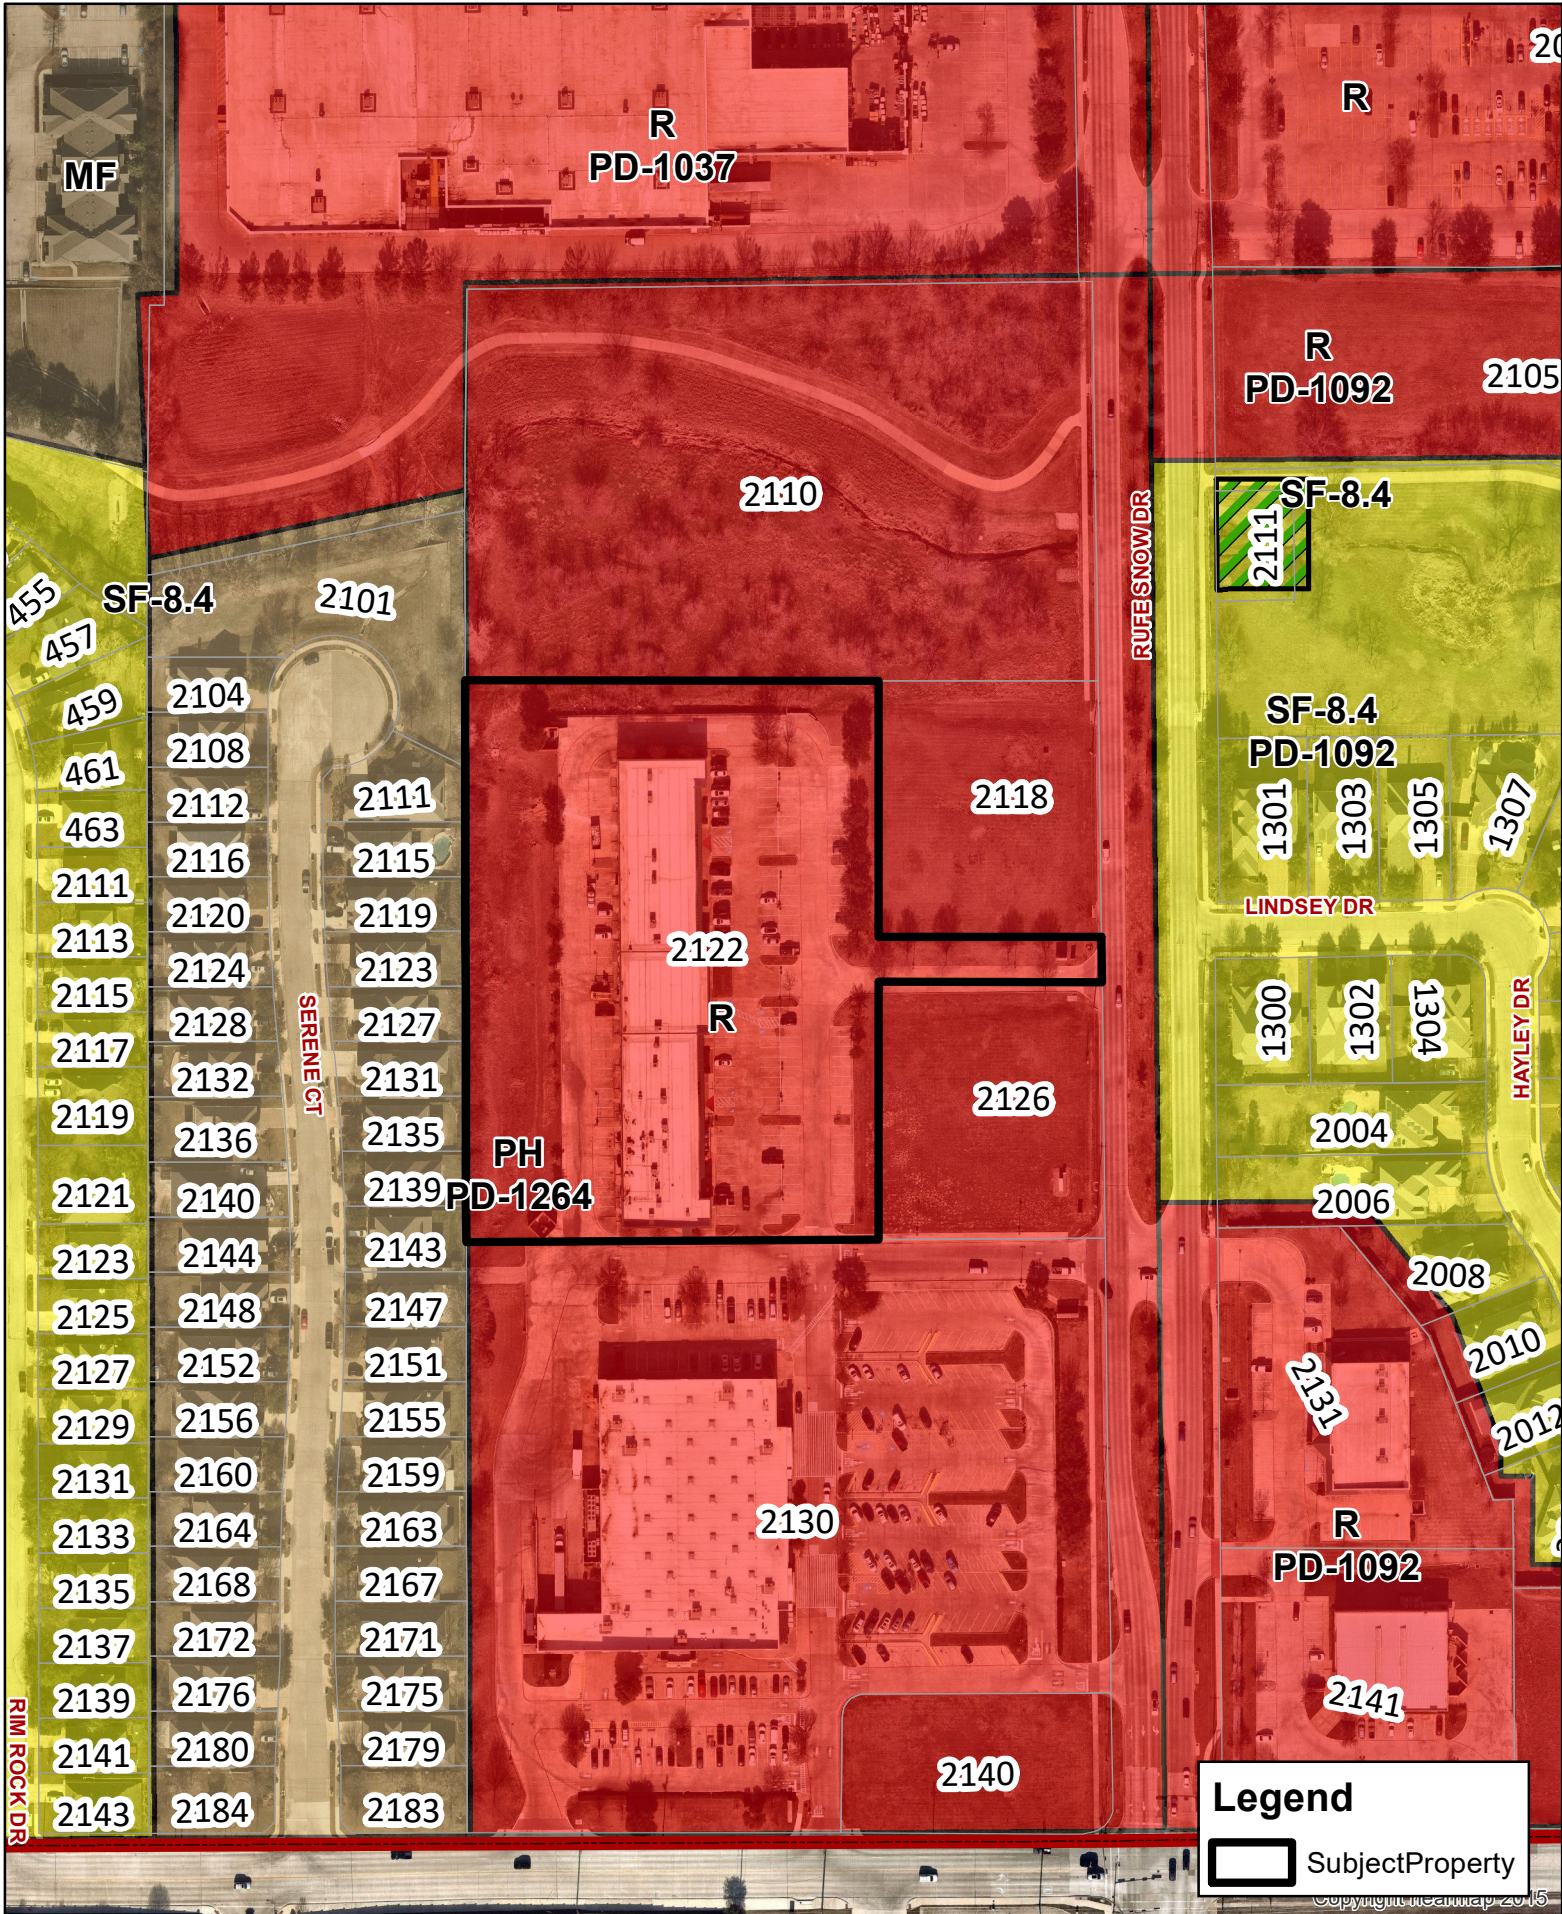

Legend

SubjectProperty

Copyright Yearway 2015

Updated: 6/8/2022

2122 Rufe Snow Dr

DISCLAIMER
 This data has been compiled for the City of Keller. Various official and unofficial sources were used to gather this information. Every effort was made to ensure the accuracy of this data. However, no guarantee is given or implied to the accuracy of said data.

Legend

SubjectProperty

Updated: 6/8/2022

2122 Rufe Snow Dr

DISCLAIMER
 This data has been compiled for the City of Keller. Various official and unofficial sources were used to gather this information. Every effort was made to ensure the accuracy of this data. However, no guarantee is given or implied to the accuracy of said data.