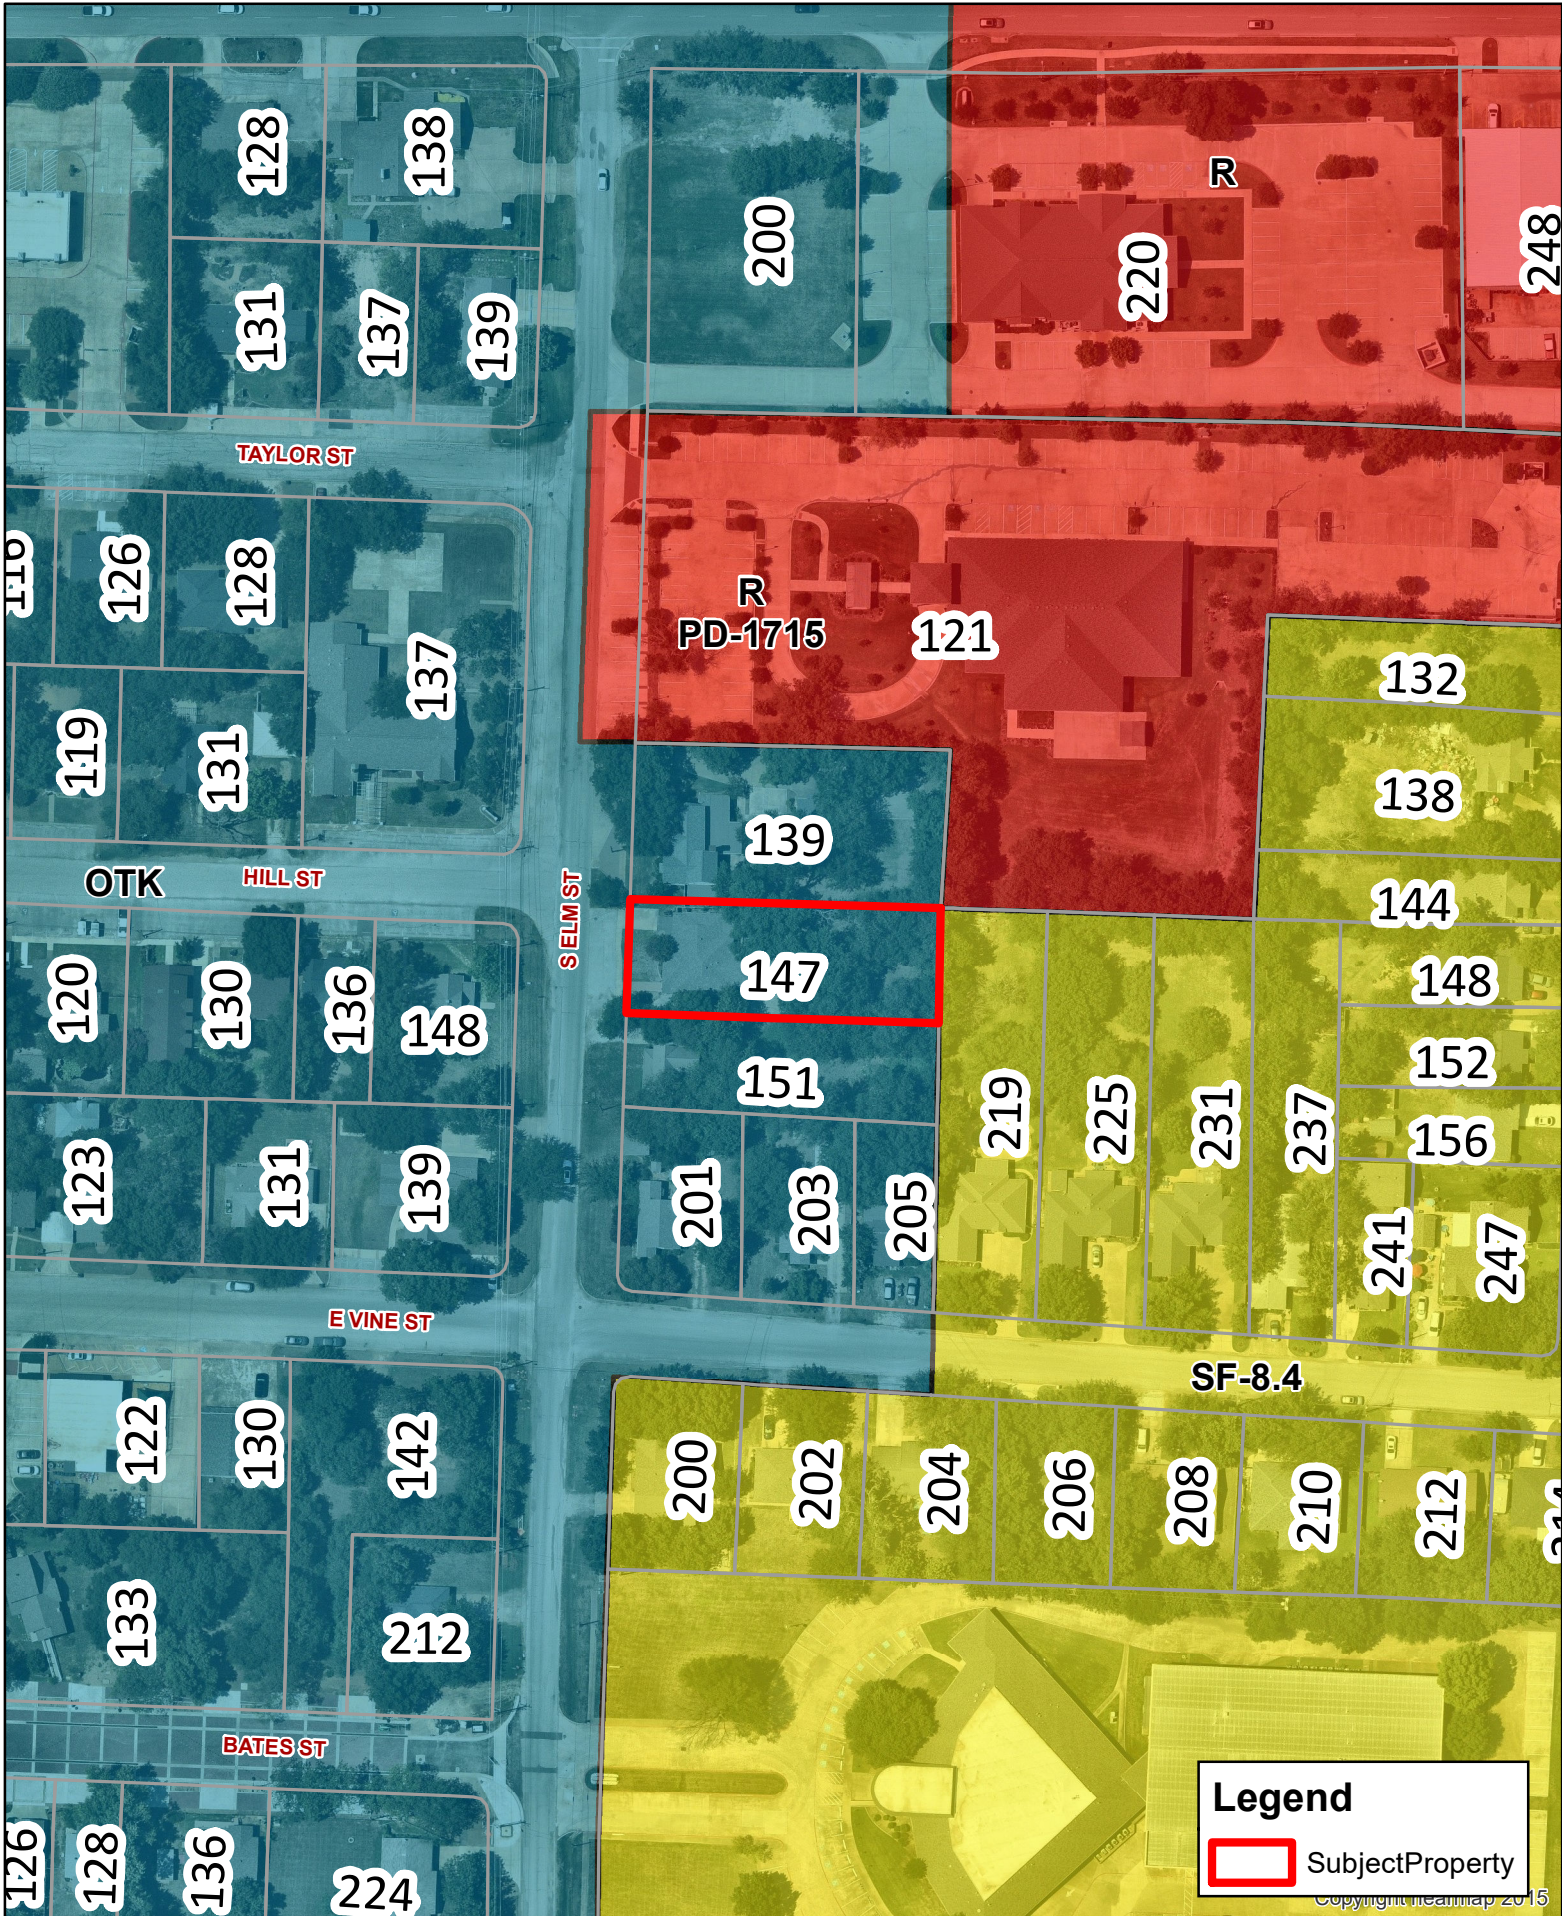

**Legend**  
 SubjectProperty

Copyright iRealmap 2015

Updated: 9/27/2023

**SUP-23-0029**  
**147 S Elm St**

**DISCLAIMER**  
 This data has been compiled for the City of Keller. Various official and unofficial sources were used to gather this information. Every effort was made to ensure the accuracy of this data. However, no guarantee is given or implied to the accuracy of said data.

**SUP-23-0029**  
**147 S Elm St**

Updated: 9/27/2023

**DISCLAIMER**  
 This data has been compiled for the City of Keller.  
 Various official and unofficial sources were used to gather this information.  
 Every effort was made to ensure the accuracy of this data.  
 However, no guarantee is given or implied to the accuracy of said data.