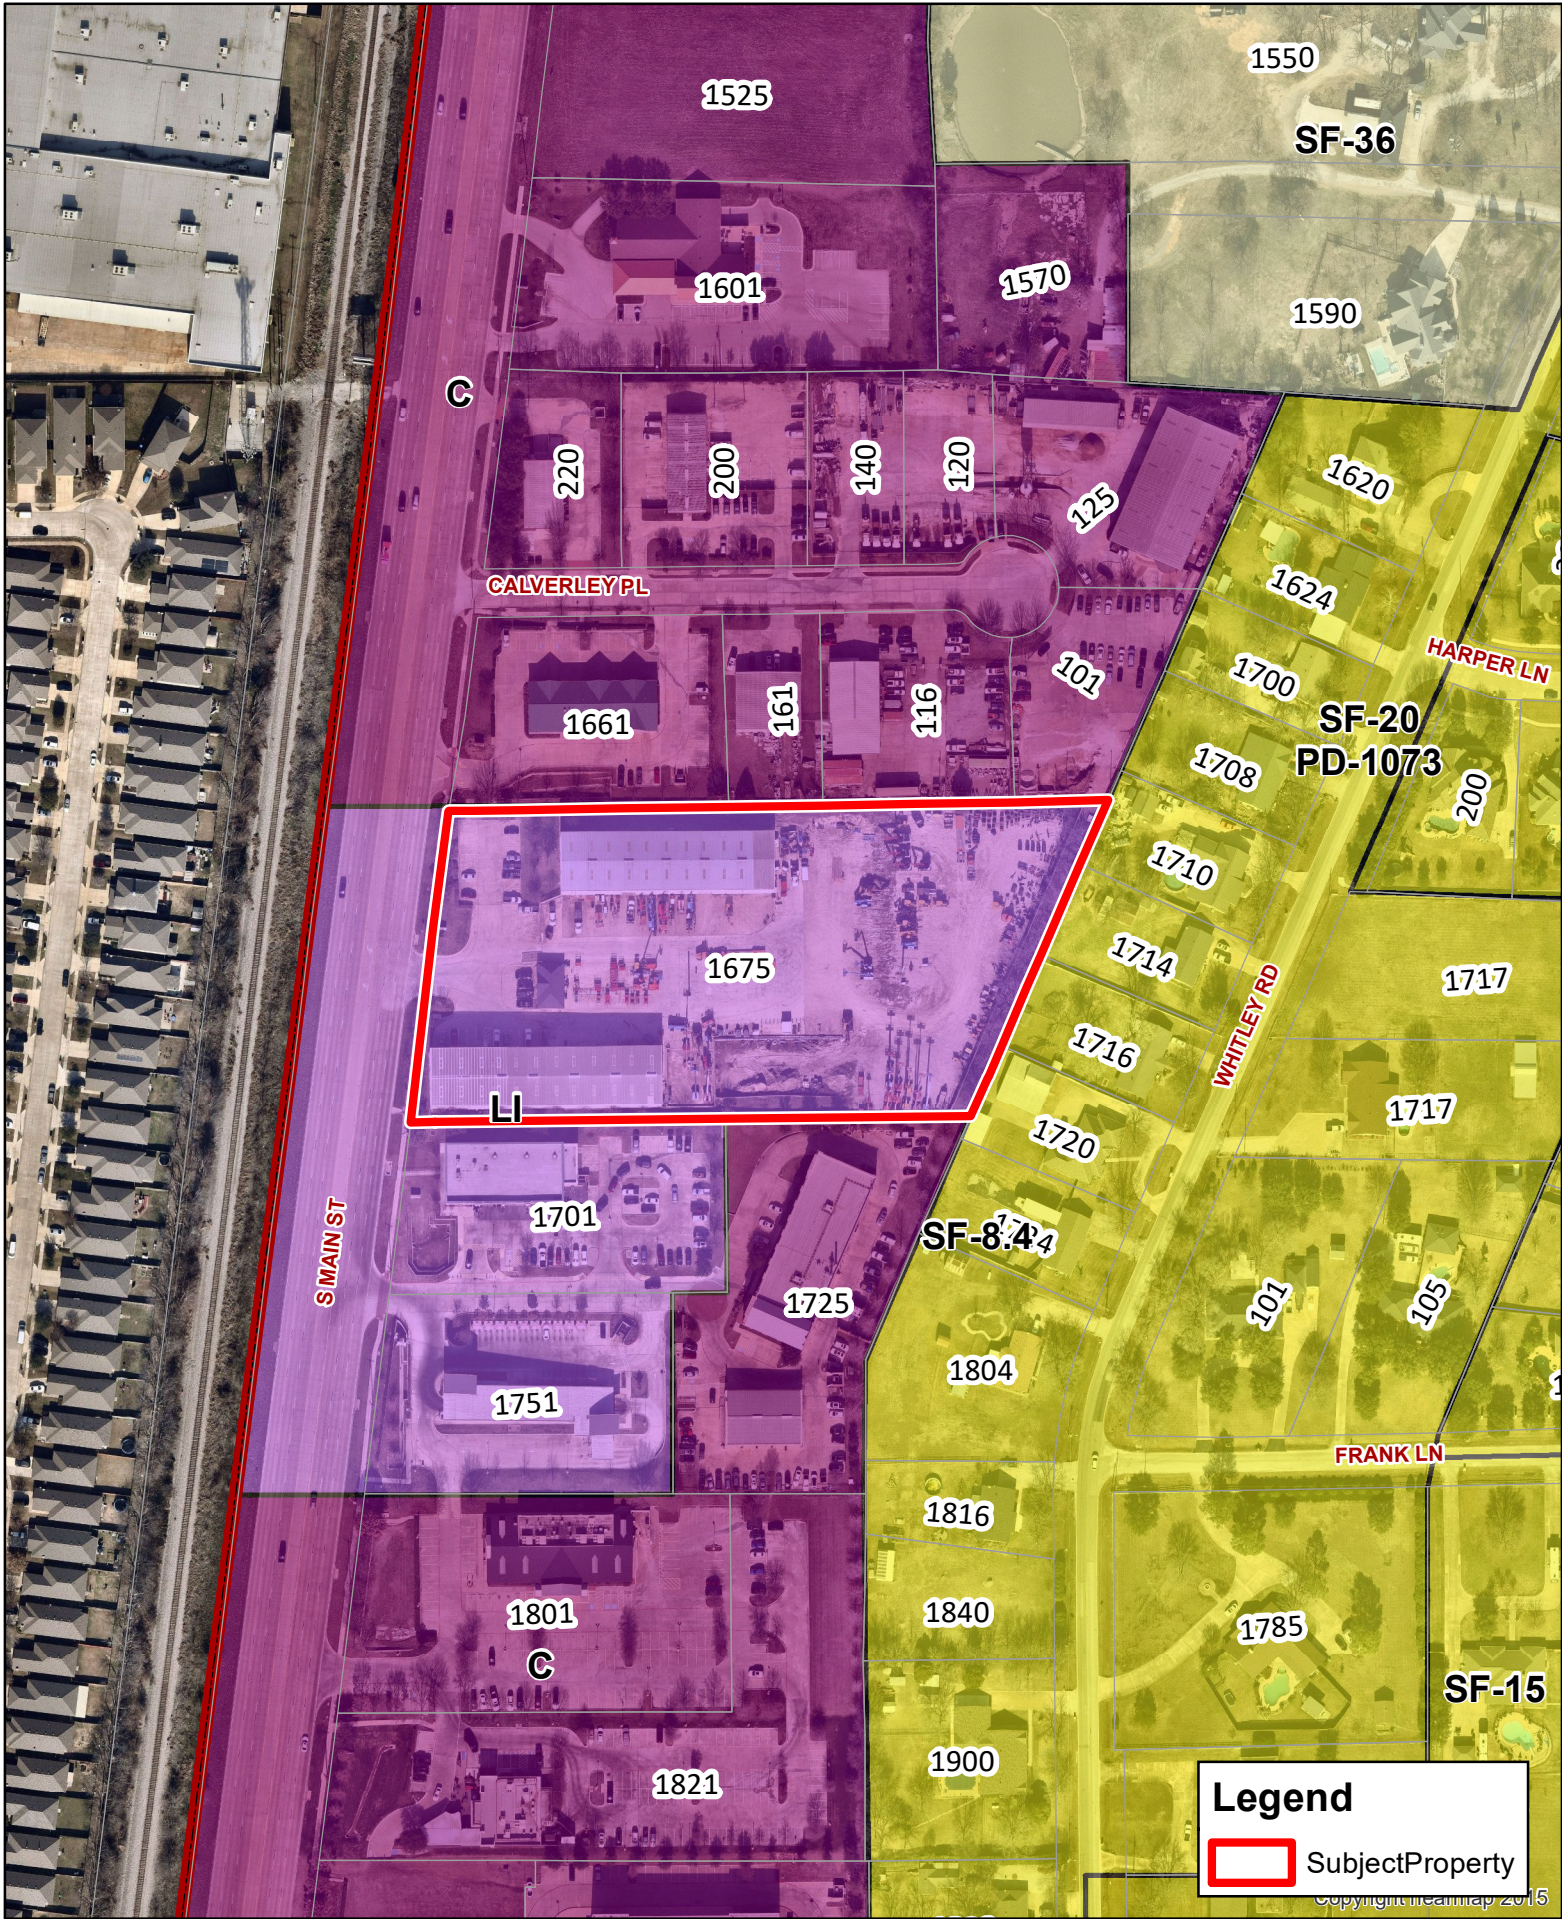

**Equipment Share  
1675 S Main St**

Updated: 4/12/2022

**DISCLAIMER**  
 This data has been compiled for the City of Keller.  
 Various official and unofficial sources were used to gather this information.  
 Every effort was made to ensure the accuracy of this data.  
 However, no guarantee is given or implied to the accuracy of said data.

S MAIN ST

CALVERLEY PL

HARPER LN

WHITLEY RD

FRANK LN

**Legend**  
 SubjectProperty

Copyright iearnmap 2015

Updated: 4/12/2022